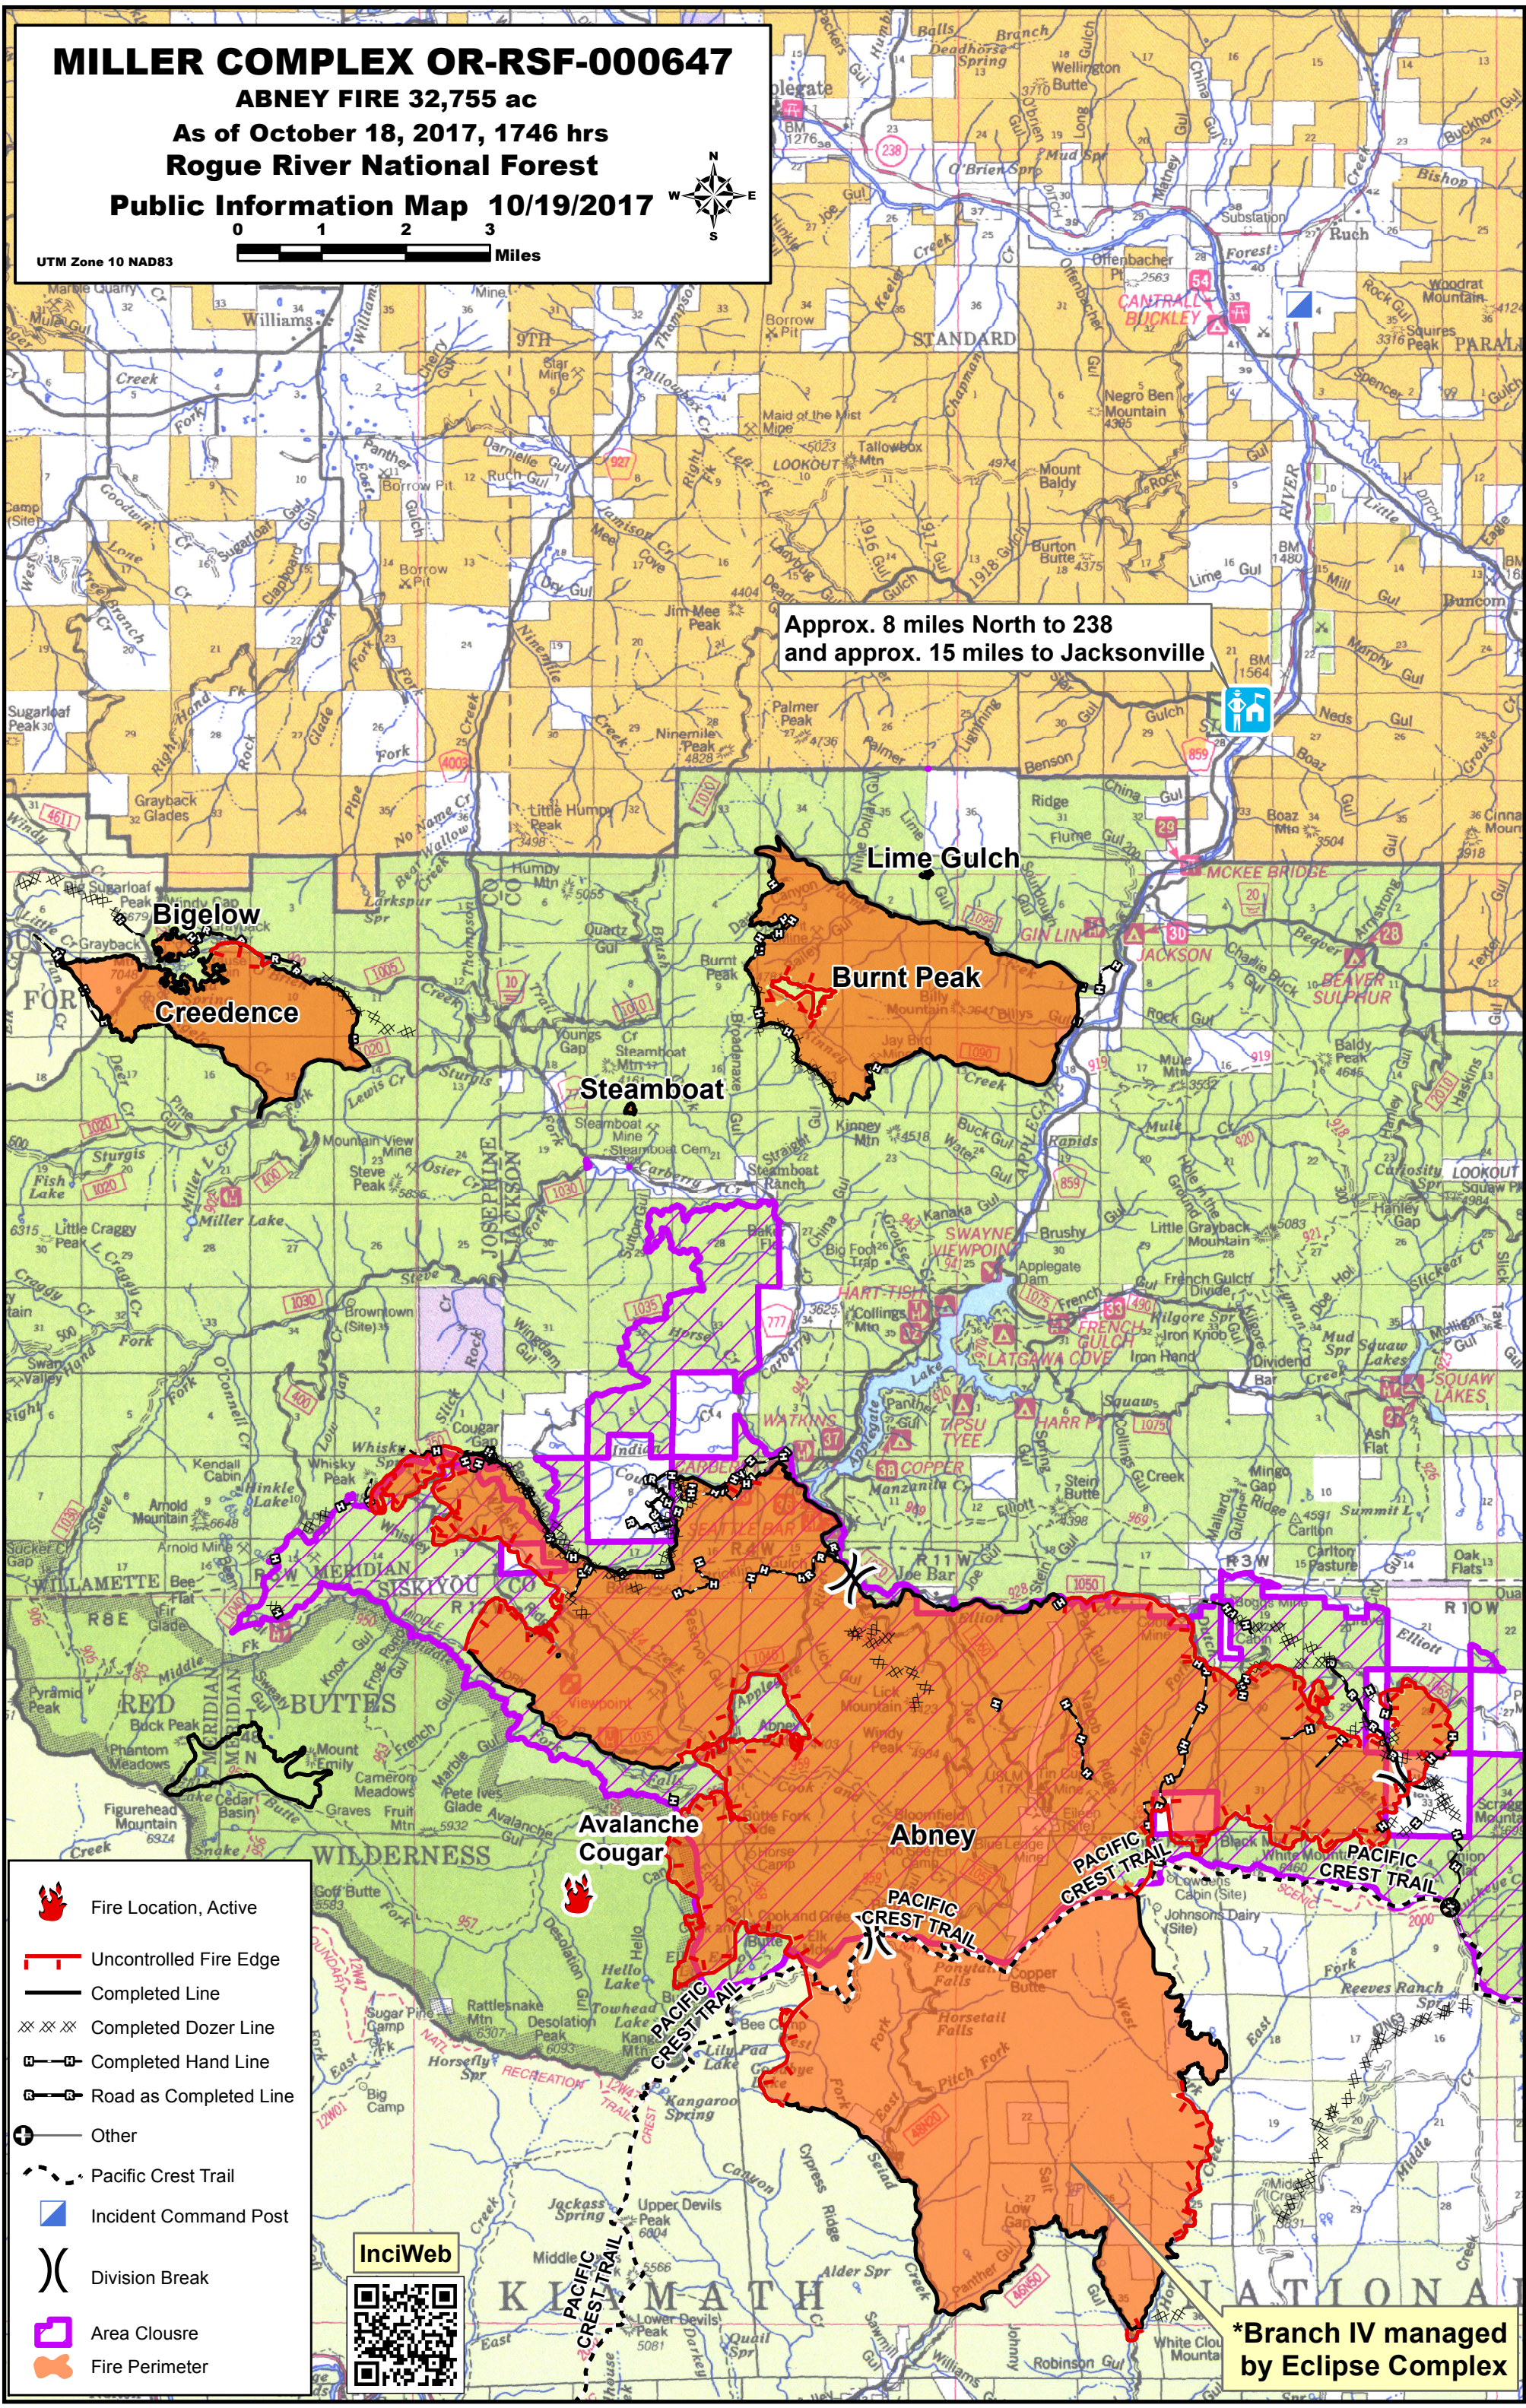

MILLER COMPLEX OR-RSF-000647

ABNEY FIRE 32,755 ac

As of October 18, 2017, 1746 hrs

Rogue River National Forest

Public Information Map 10/19/2017

UTM Zone 10 NAD83

Approx. 8 miles North to 238
and approx. 15 miles to Jacksonville

Bigelow

Creedence

Lime Gulch

Burnt Peak

Steamboat

Avalanche Cougar

Abney

PACIFIC CREST TRAIL

PACIFIC CREST TRAIL

- Fire Location, Active
- Uncontrolled Fire Edge
- Completed Line
- Completed Dozer Line
- Completed Hand Line
- Road as Completed Line
- Other
- Pacific Crest Trail
- Incident Command Post
- Division Break
- Area Closure
- Fire Perimeter

InciWeb

*Branch IV managed by Eclipse Complex