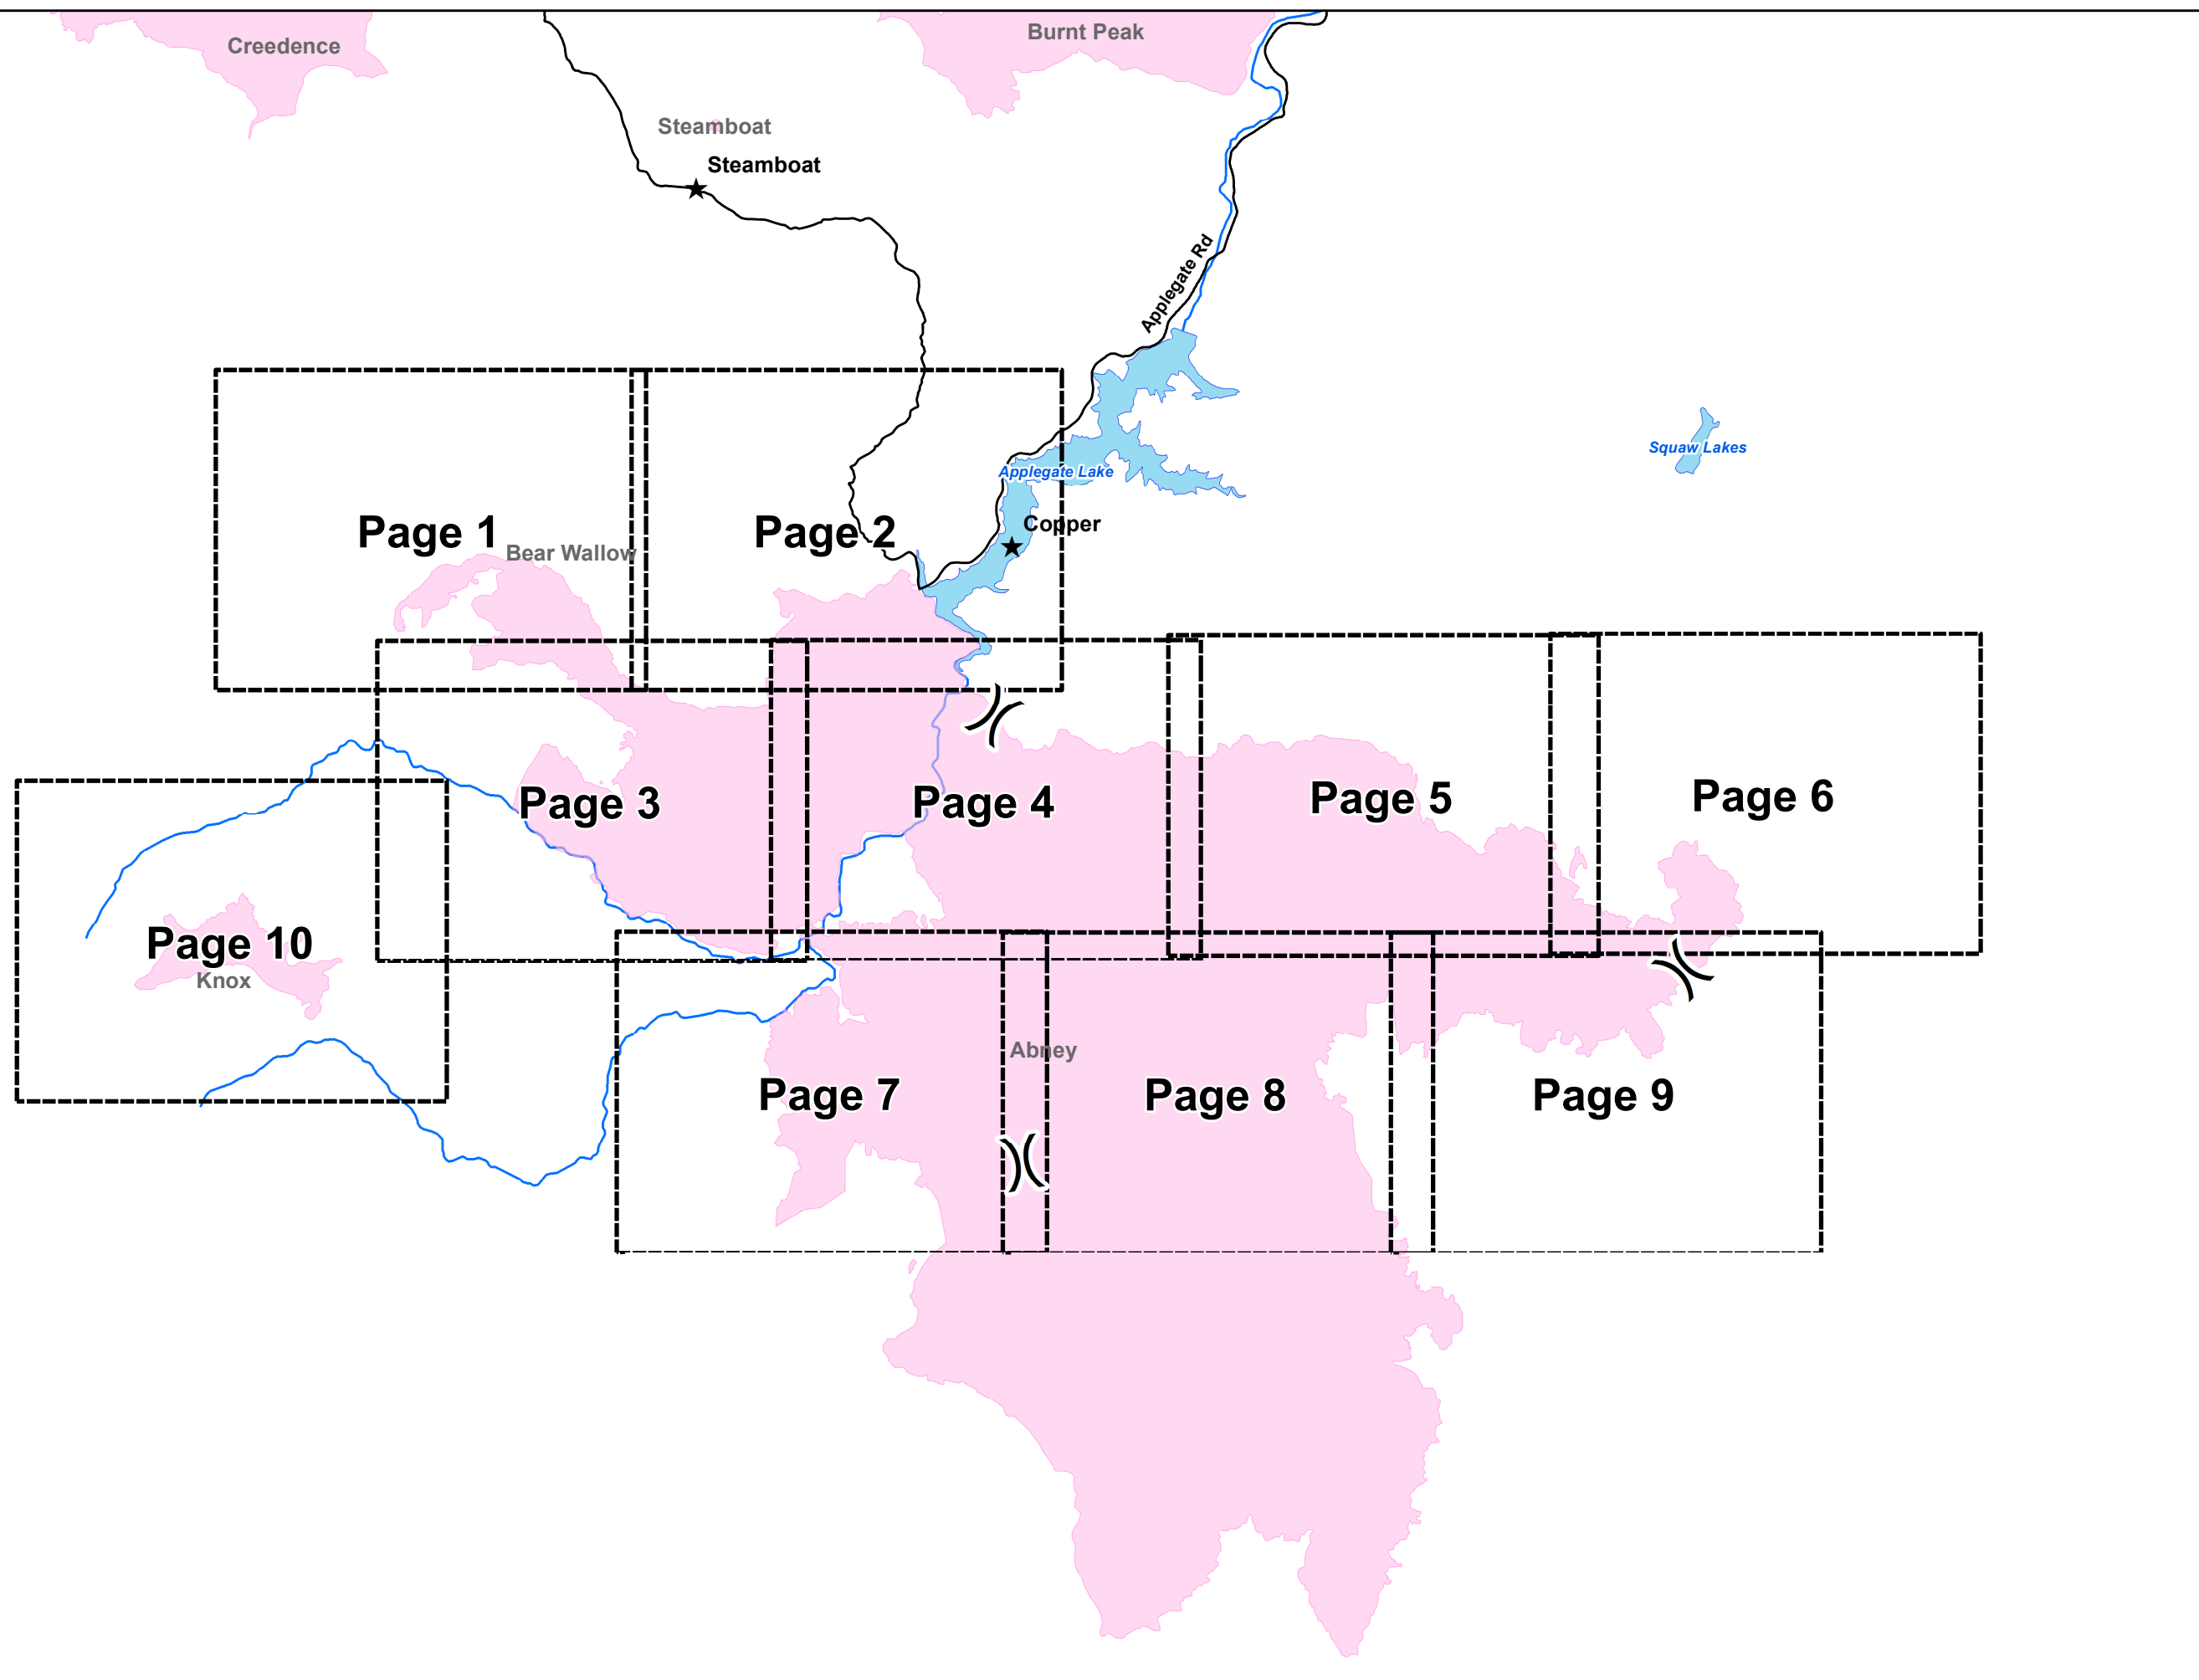

**Miller Complex
OR-RSF-000647
Rogue River Siskiyou
National Forest
October 20, 2017**

- ★ Towns
- ☐ Map Index Pages
- Fire Area