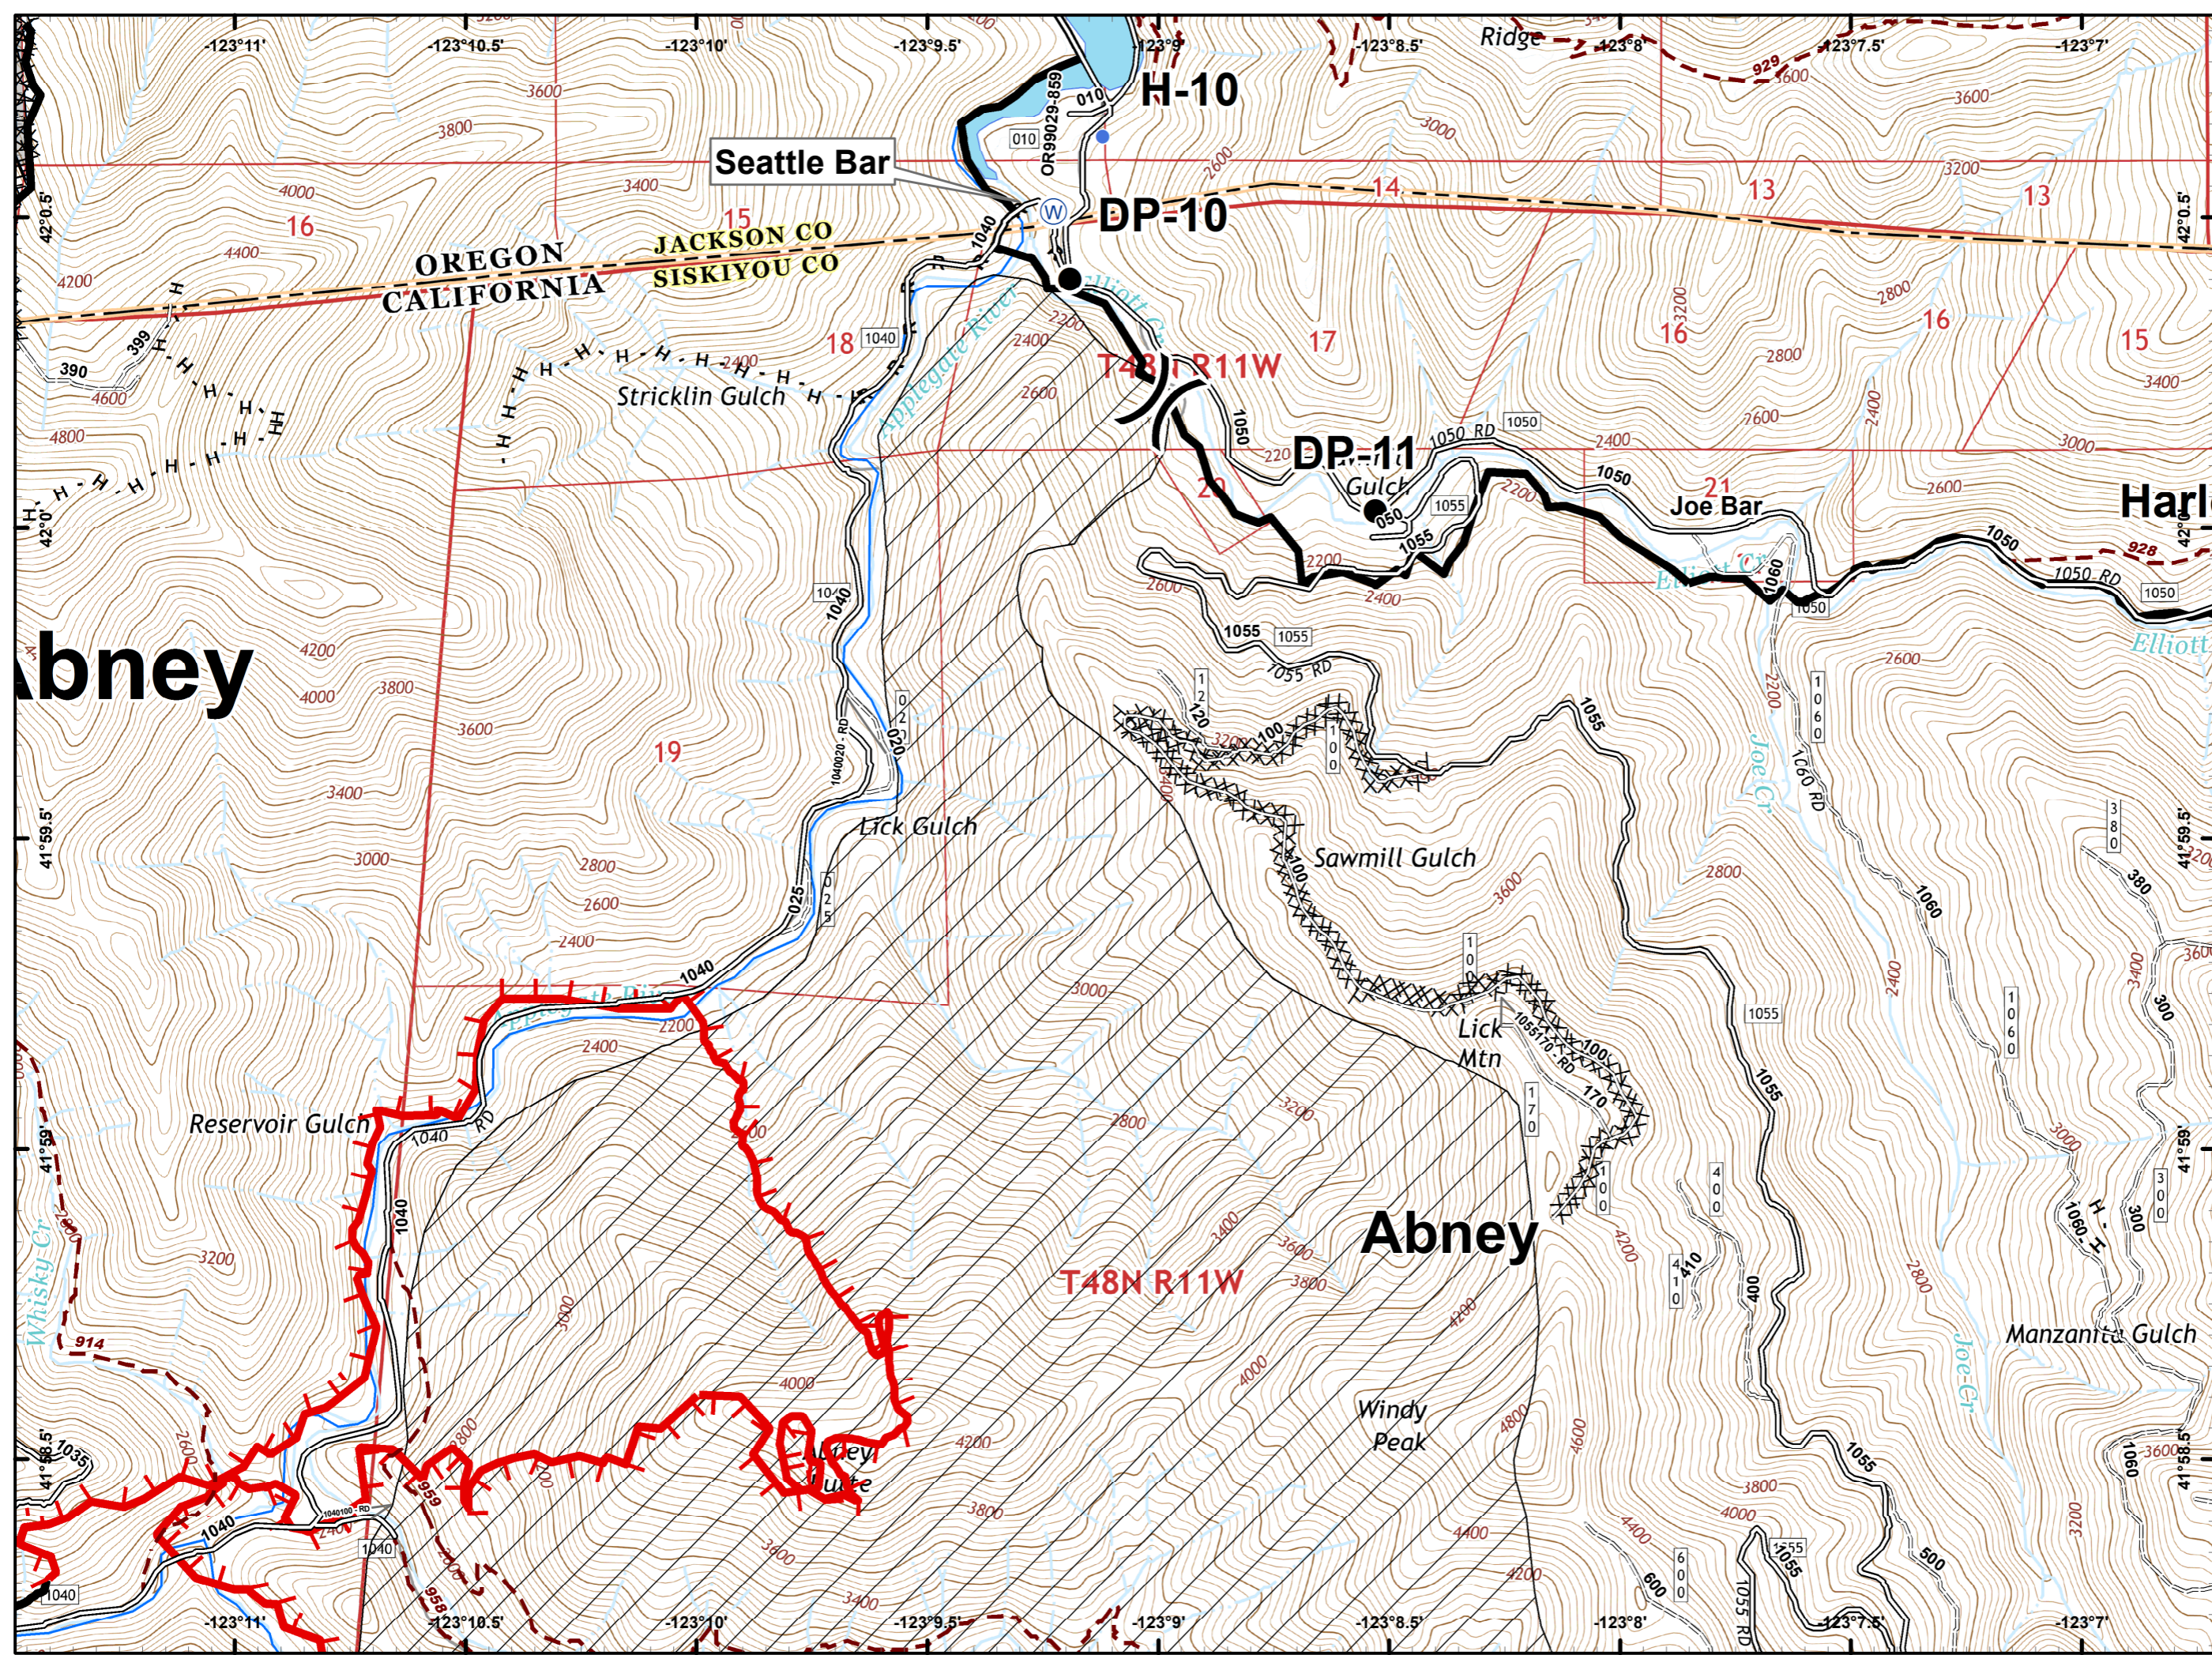

- Drop Point
- Helispot
- Ⓡ Repeater
- 🔴 Uncontrolled Fire Edge
- ⚫ Completed Line
- ⚫ Completed Dozer Line
- H-H-H Completed Hand Line
- 🌿 Botanical Areas
- Private and State
- IRA

- Ⓒ Camp
- Drop Point
- Helispot
- ⒱ Water Source
- ⚠ Value at Risk
- 🔴 Uncontrolled Fire Edge
- ⚫ Completed Line
- ⚡ Completed Dozer Line
- ⋈ Completed Hand Line
- ⋈ Completed Hand Line
- ⋈ Road as Completed Line
- 🌊 RIVERS
- ⬜ Private and State
- ⬜ IRA

- Drop Point
- Ⓢ Staging Area
- Ⓜ Water Source
- 🔴 Uncontrolled Fire Edge
- ⚫ Completed Line
- ⚫ Completed Dozer Line
- ⚫ Completed Hand Line
- ⚫ Road as Completed Line
- 🟡 Unknown
- 🌊 RIVERS
- 🌿 Wilderness
- ⚫ Private and State

- Drop Point
- Helispot
- Ⓜ Water Source
- ⚠ Value at Risk
- ) Division Break
- 🔴 Uncontrolled Fire Edge
- ⚫ Completed Line
- ⚫ Completed Dozer Line
- ⋯ Completed Hand Line
- ⋯ Road as Completed Line
- 🌊 RIVERS
- ⬜ Private and State
- ⚡ IRA

-  Dip Site
-  Completed Line
-  RIVERS
-  Wilderness
-  IRA