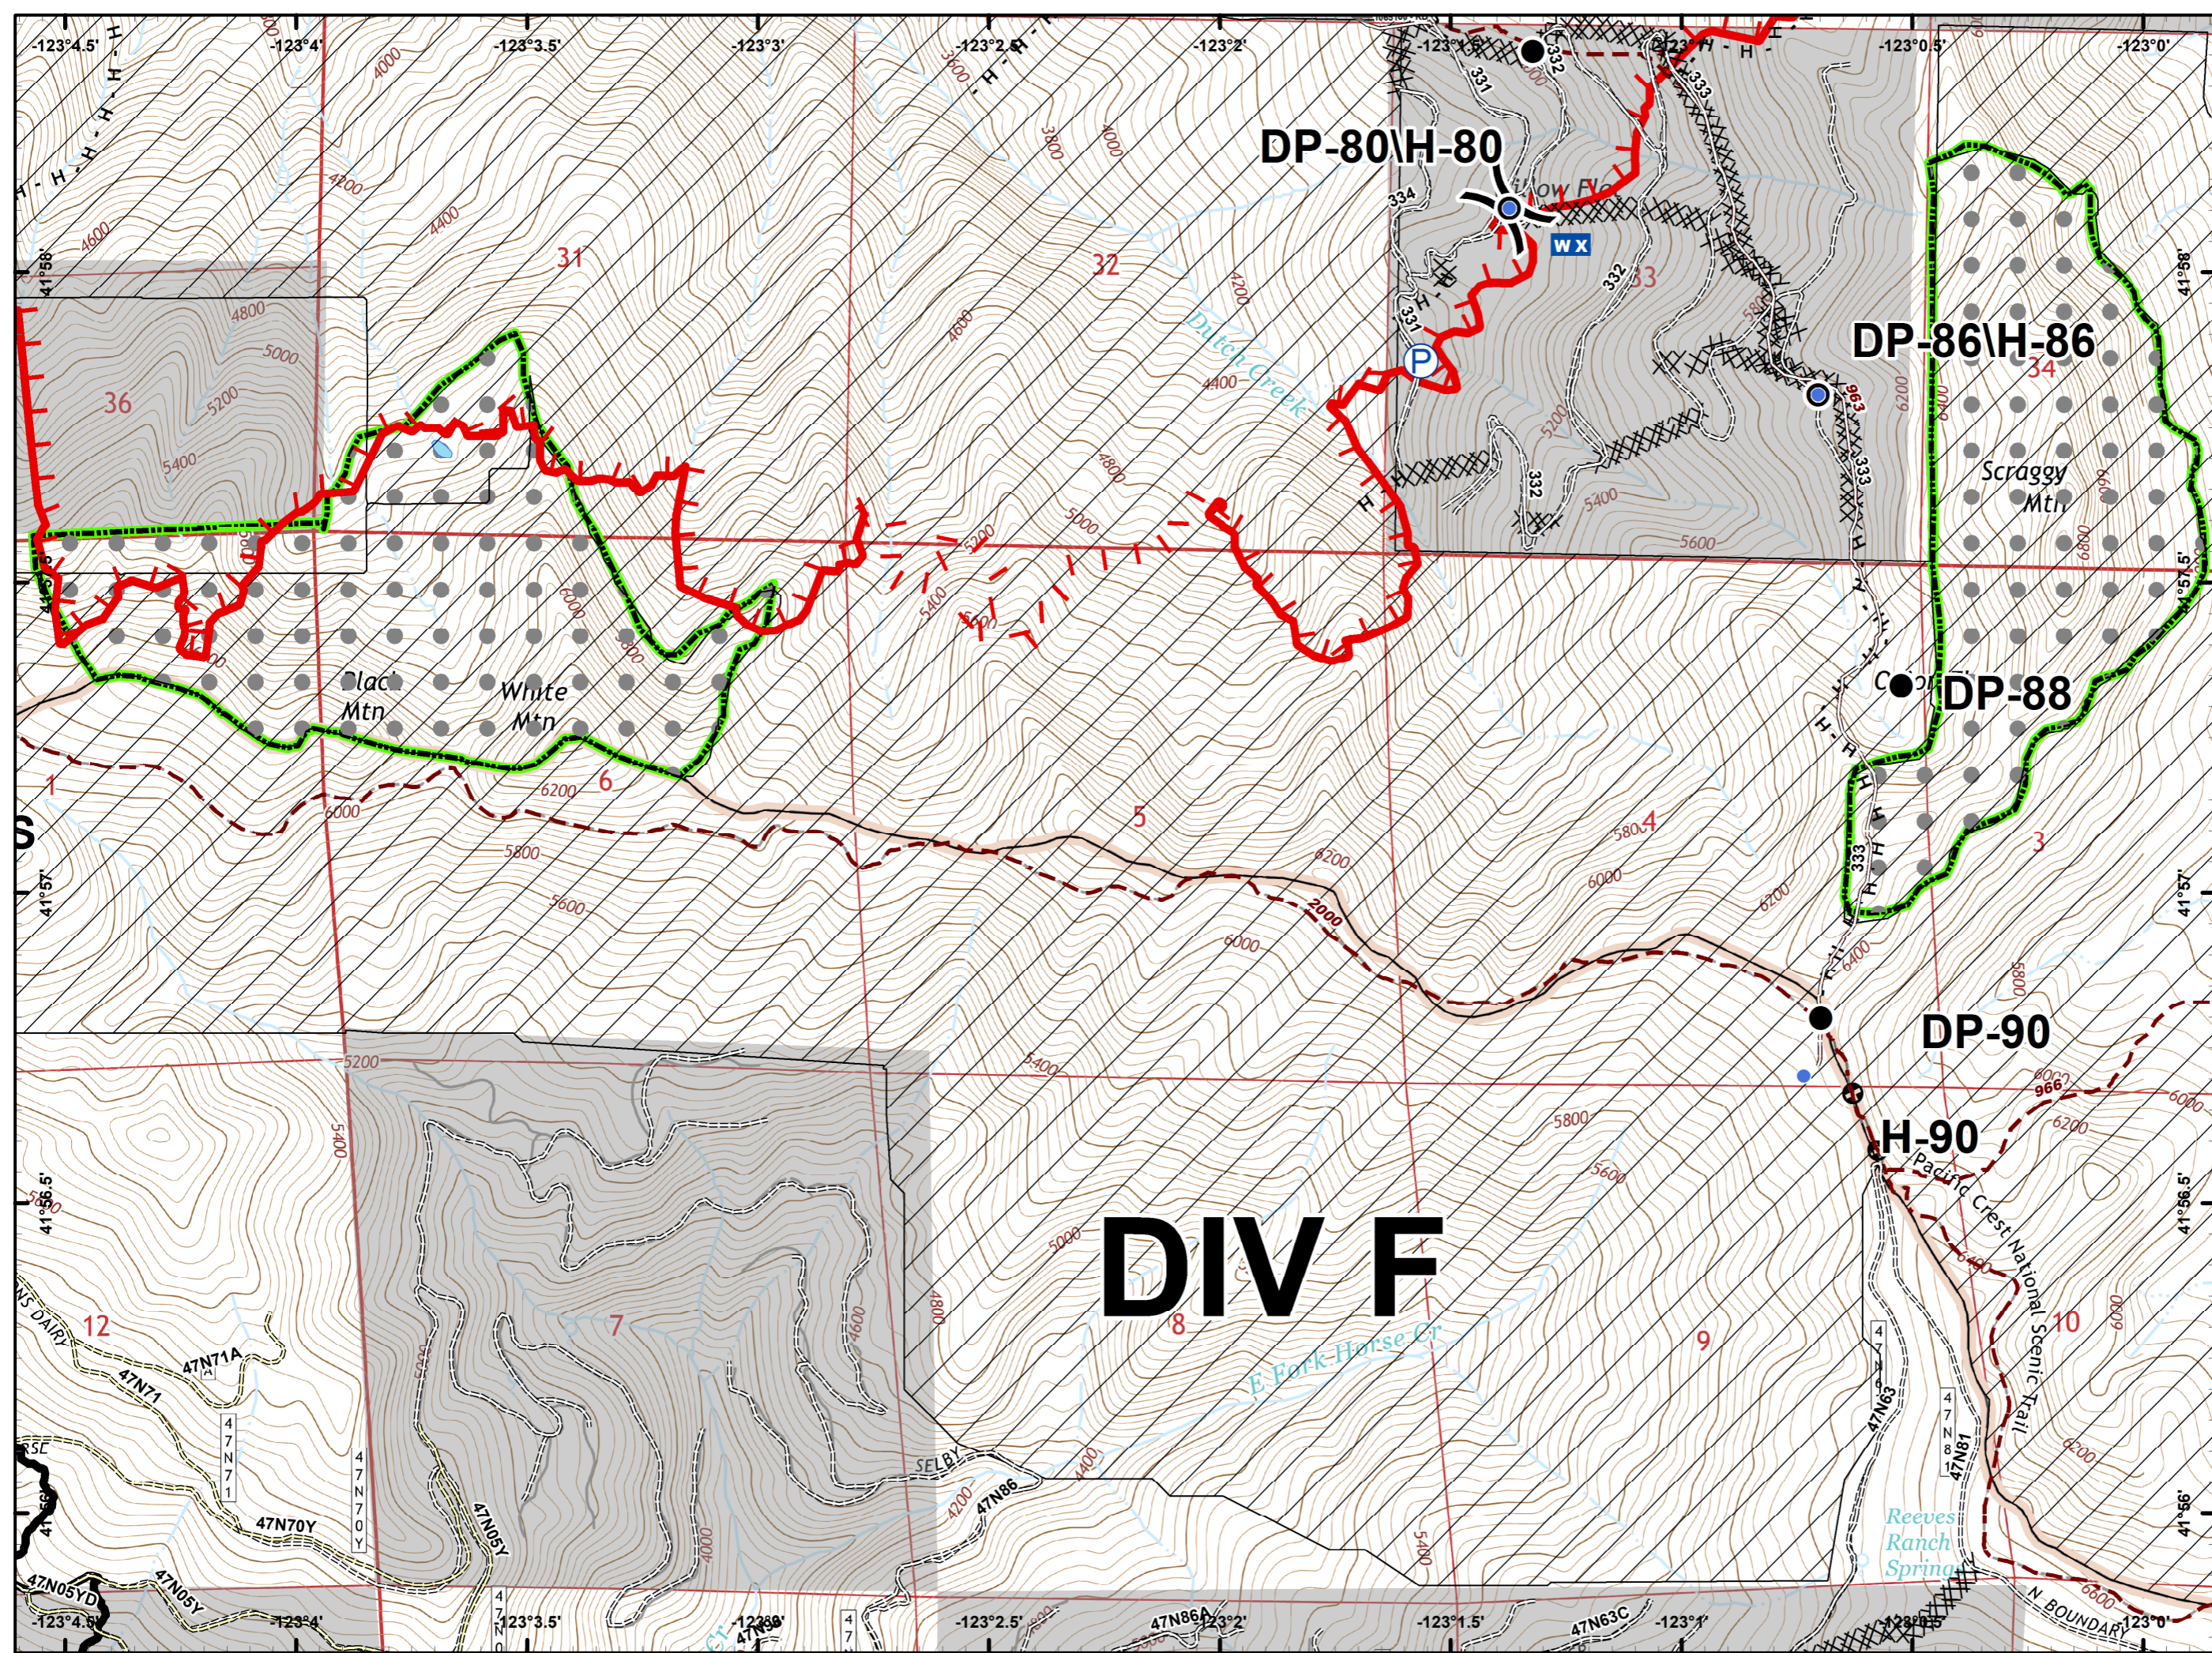

- Drop Point
- Ⓢ Staging Area
- Ⓜ Water Source
- 🔴 Uncontrolled Fire Edge
- ⚫ Completed Line
- ⚫ Completed Dozer Line
- ⚫ Completed Hand Line
- ⚫ Road as Completed Line
- 🟡 Unknown
- 🌊 RIVERS
- 🌿 Wilderness
- ⚫ Private and State

- Drop Point
- Landmark
- 🔴 Uncontrolled Fire Edge
- ⚫ Completed Line
- ⚫ Completed Dozer Line
- ⚫ Completed Hand Line
- ⚫ Road as Completed Line
- Private and State
- ⚫ IRA

- Drop Point
- Ⓟ Pump
- Ⓢ Staging Area
- Ⓜ Water Tank
- Other
- 🔴 Uncontrolled Fire Edge
- ⓧ Completed Dozer Line
- ⋈ Completed Hand Line
- Ⓜ Road as Completed Line
- Ⓜ Private and State
- Ⓜ IRA

-  Dip Site
-  Drop Point
-  Fire Location
-  Repeater
-  Division Break
-  Uncontrolled Fire Edge
-  Completed Line
-  Completed Hand Line
-  RIVERS
-  Wilderness
-  Botanical Areas
-  IRA

- Helispot
- ⎵ Division Break
- 🔴 Uncontrolled Fire Edge
- ⚫ Completed Line
- ⋯ Completed Hand Line
- 🟢 Botanical Areas
- ⊕ IRA

-  Dip Site
-  Completed Line
-  RIVERS
-  Wilderness
-  IRA