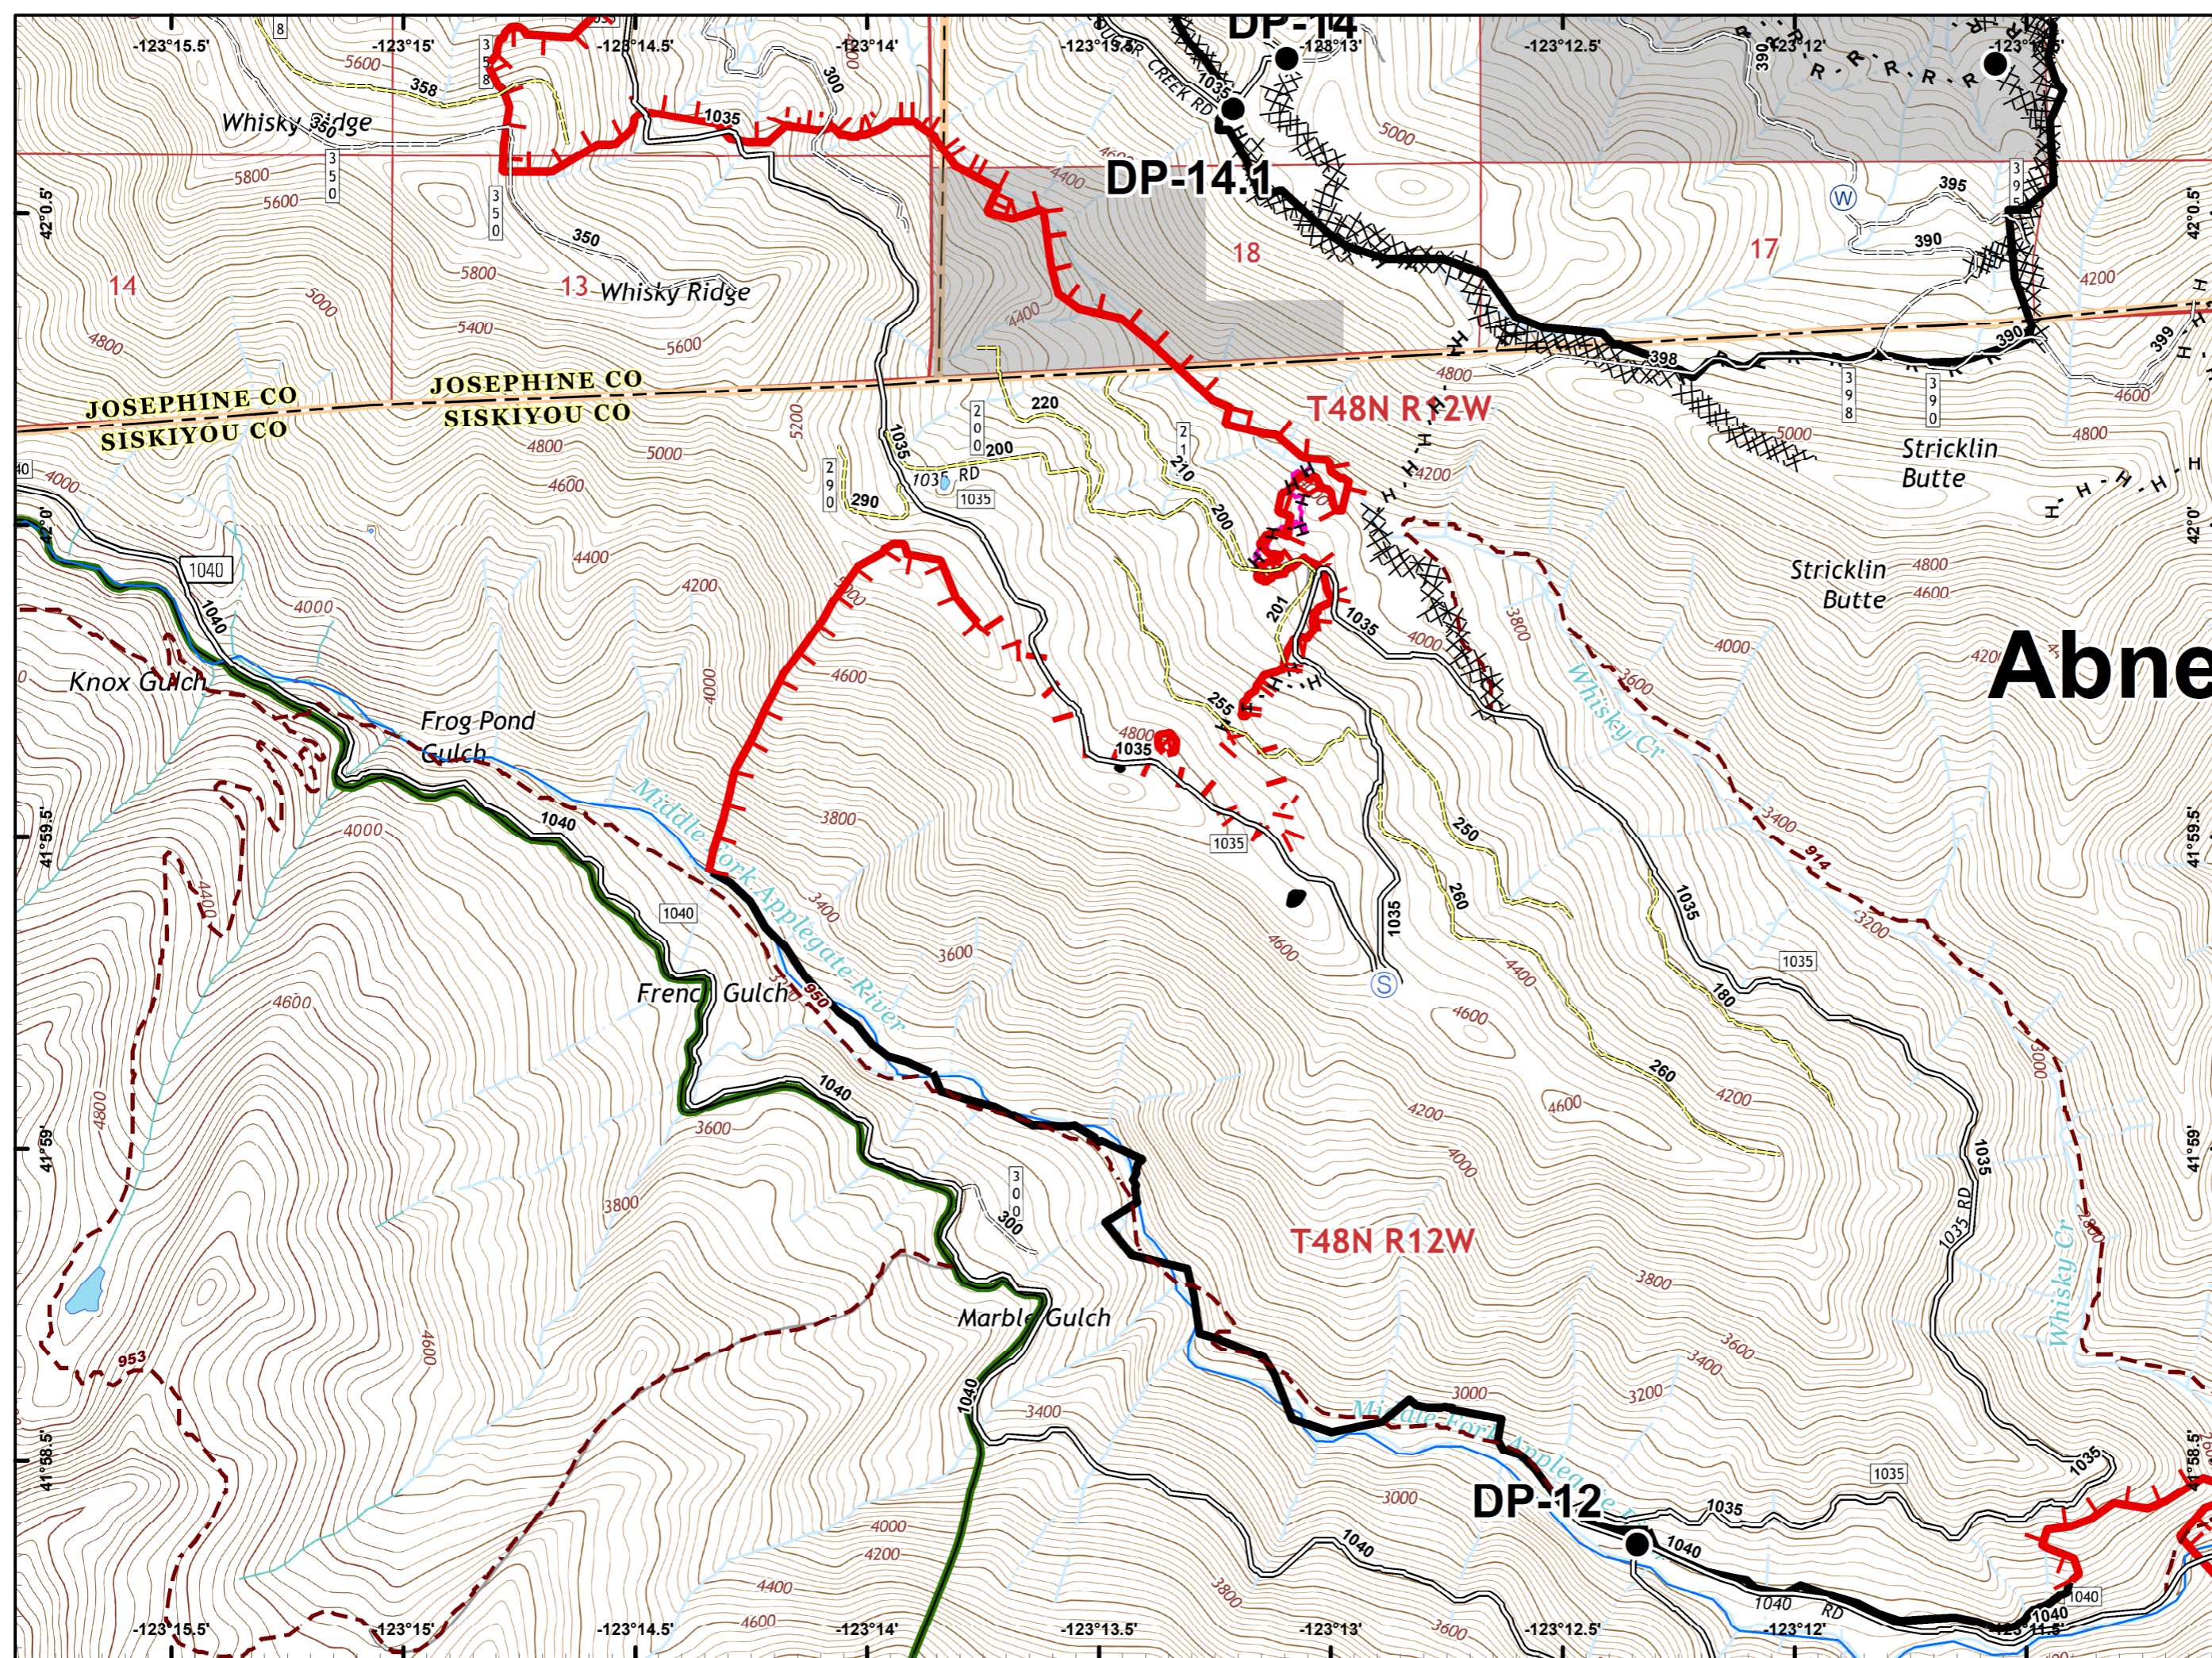

- Drop Point
- Helispot
- Ⓡ Repeater
- 🔴 Uncontrolled Fire Edge
- ⚫ Completed Line
- ⚫ Completed Dozer Line
- H-H-H Completed Hand Line
- 🌿 Botanical Areas
- Private and State
- IRA

- Ⓒ Camp
- Drop Point
- Helispot
- ⒱ Water Source
- ⚠ Value at Risk
- 🔴 Uncontrolled Fire Edge
- ⚫ Completed Line
- ⚡ Completed Dozer Line
- ⋈ Completed Hand Line
- ⋈ Completed Hand Line
- ⋈ Road as Completed Line
- 🌊 RIVERS
- ⬜ Private and State
- ⬜ IRA

- Drop Point
- Ⓢ Staging Area
- Ⓜ Water Source
- 🔴 Uncontrolled Fire Edge
- ⚫ Completed Line
- ⚫ Completed Dozer Line
- ⚫ Completed Hand Line
- ⚫ Road as Completed Line
- 🟡 Unknown
- 🌊 RIVERS
- 🌿 Wilderness
- ⚫ Private and State

- Drop Point
- Helispot
- Ⓜ Water Source
- ⚠ Value at Risk
- ) Division Break
- 🔴 Uncontrolled Fire Edge
- ⚫ Completed Line
- ⚫ Completed Dozer Line
- ⋯ Completed Hand Line
- ⋯ Road as Completed Line
- 🌊 RIVERS
- ⬜ Private and State
- ⚡ IRA

-  Dip Site
-  Completed Line
-  RIVERS
-  Wilderness
-  IRA