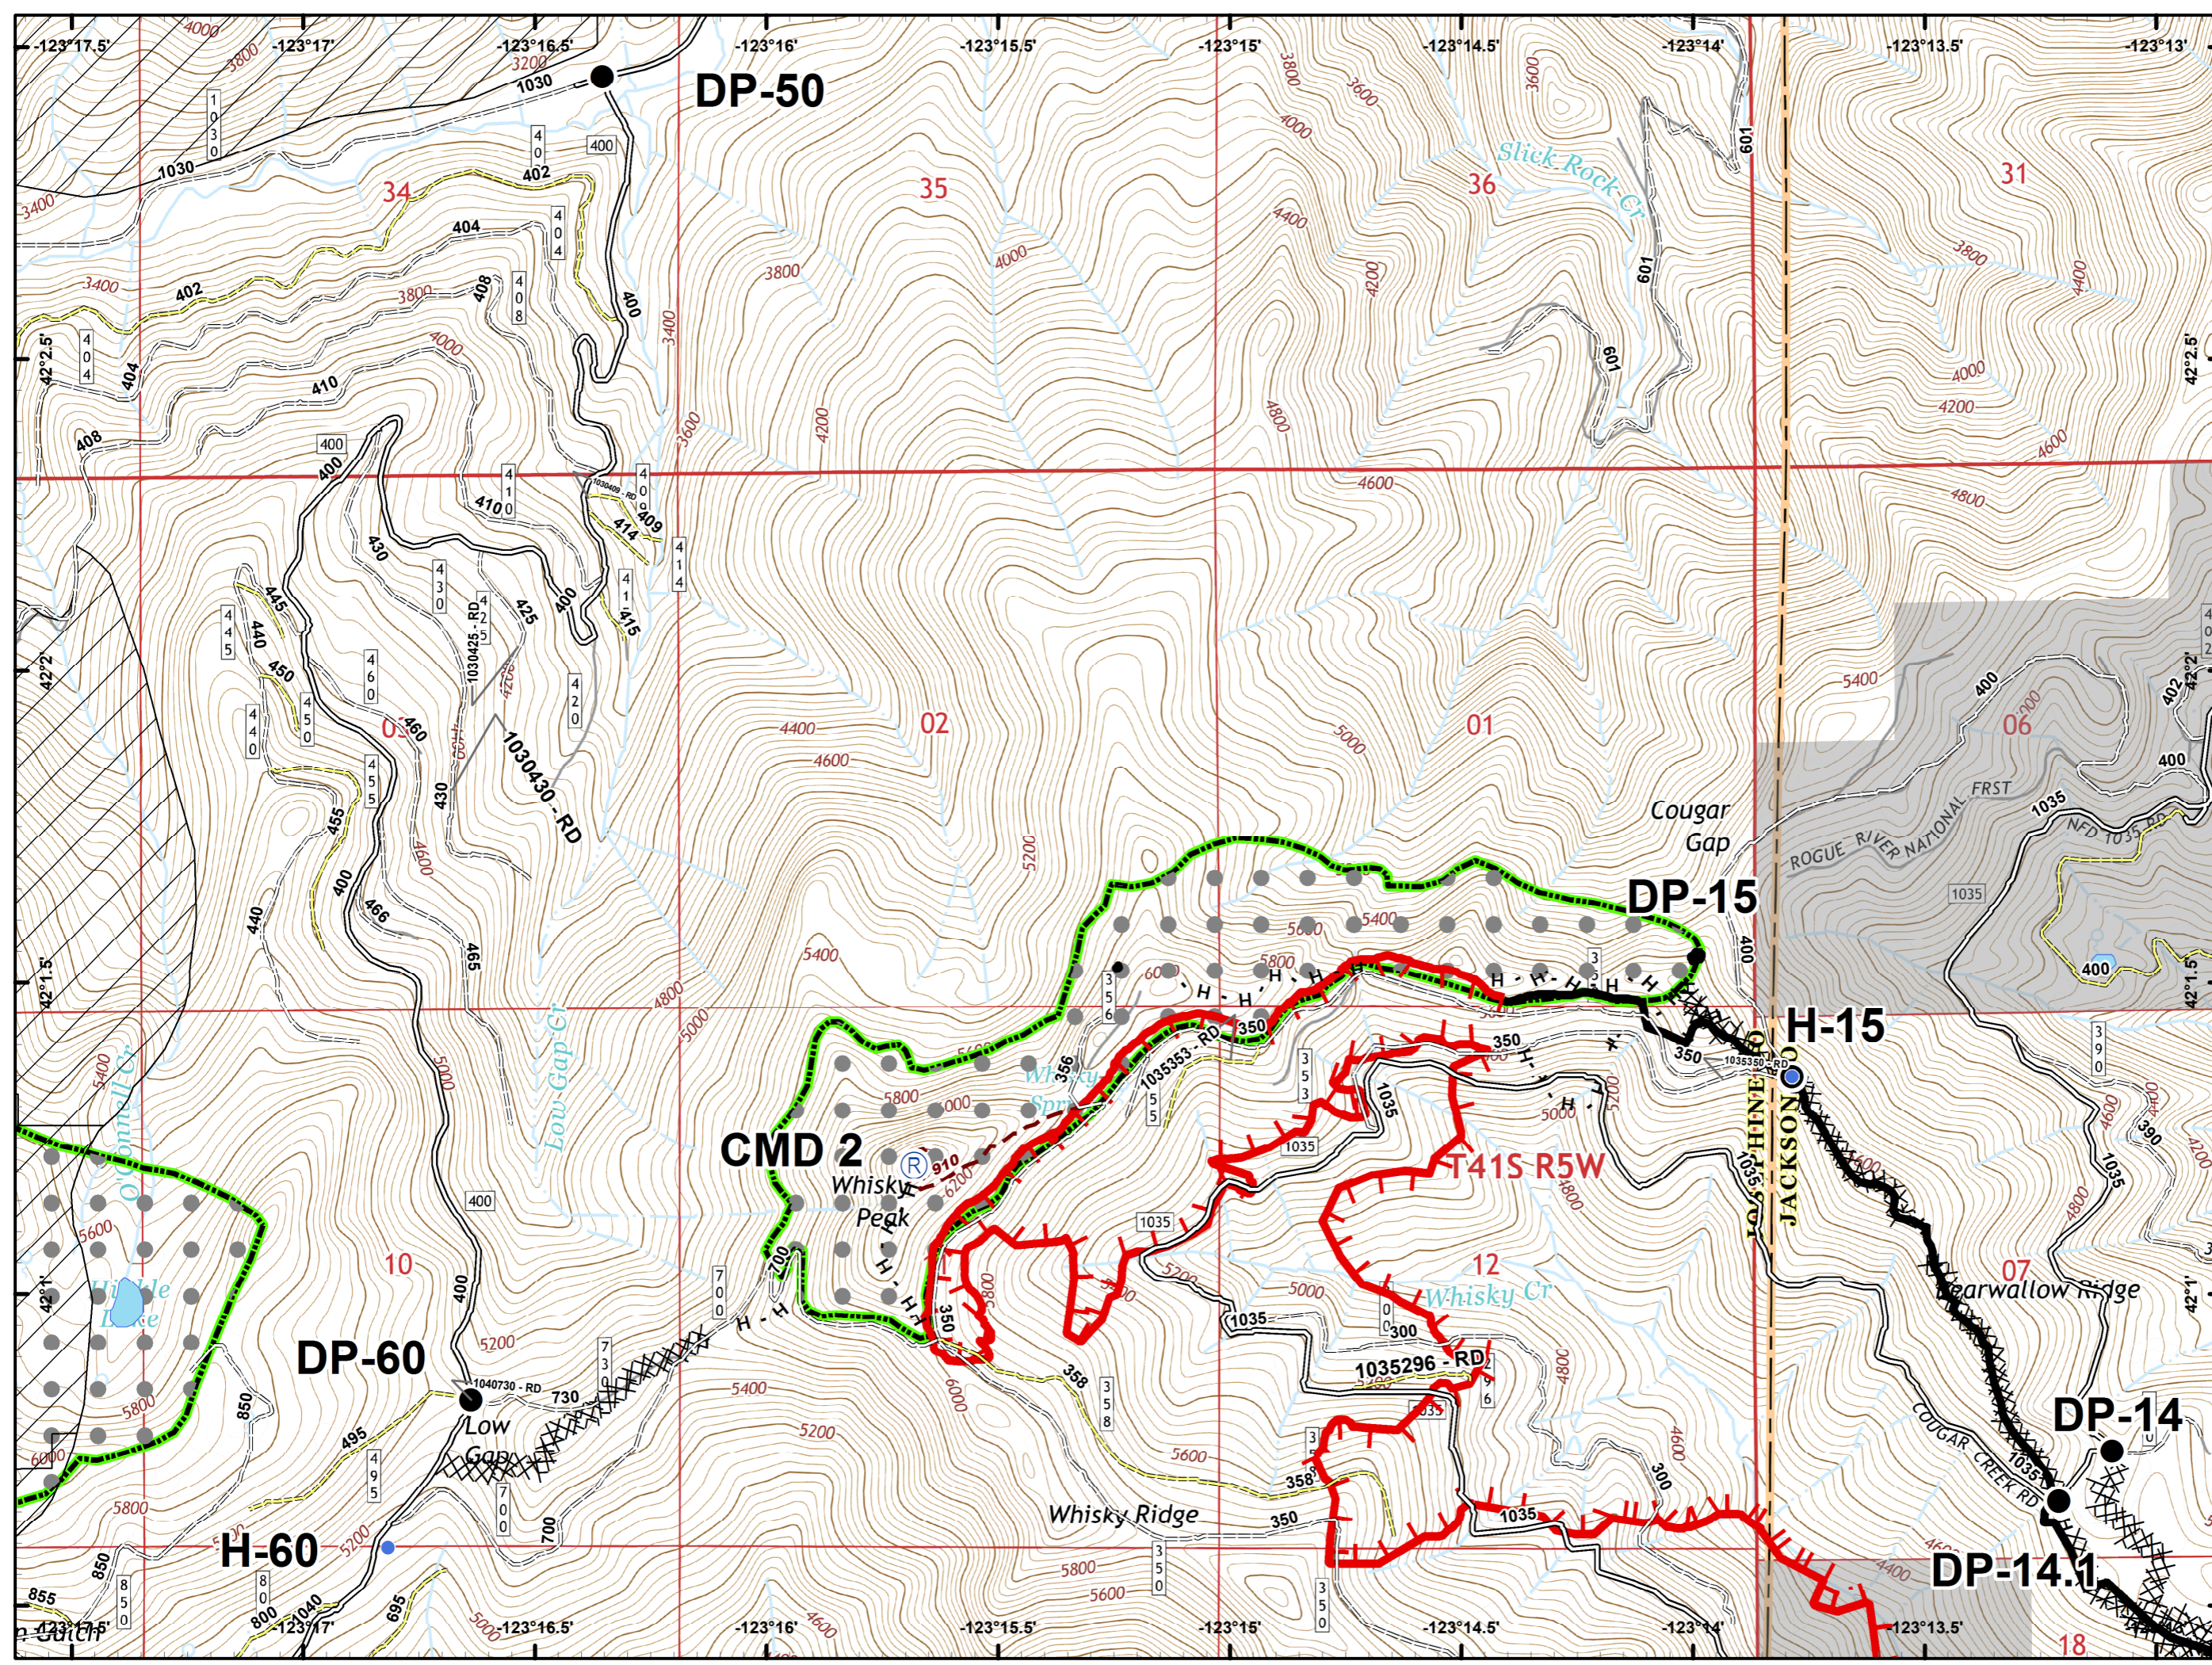

- Drop Point
- Helispot
- Ⓡ Repeater
- 🔴 Uncontrolled Fire Edge
- ⚫ Completed Line
- ⚫ Completed Dozer Line
- H-H-H Completed Hand Line
- 🌿 Botanical Areas
- Private and State
- IRA

- Ⓒ Camp
- Drop Point
- Helispot
- ⒱ Water Source
- ⚠ Value at Risk
- 🔴 Uncontrolled Fire Edge
- ⚫ Completed Line
- ⚡ Completed Dozer Line
- ⋈ Completed Hand Line
- ⋈ Completed Hand Line
- ⋈ Road as Completed Line
- 🌊 RIVERS
- ⬜ Private and State
- ⬜ IRA

- Drop Point
- Ⓢ Staging Area
- Ⓜ Water Source
- 🔴 Uncontrolled Fire Edge
- ⚫ Completed Line
- ⚫ Completed Dozer Line
- ⚫ Completed Hand Line
- ⚫ Road as Completed Line
- 🟡 Unknown
- 🌊 RIVERS
- 🌿 Wilderness
- ⚫ Private and State

- Drop Point
- Helispot
- Ⓜ Water Source
- ⚠ Value at Risk
- ) Division Break
- 🔴 Uncontrolled Fire Edge
- ⚫ Completed Line
- ⚫ Completed Dozer Line
- ⋯ Completed Hand Line
- ⋯ Road as Completed Line
- 🌊 RIVERS
- ⬜ Private and State
- ⚡ IRA

-  Dip Site
-  Completed Line
-  RIVERS
-  Wilderness
-  IRA