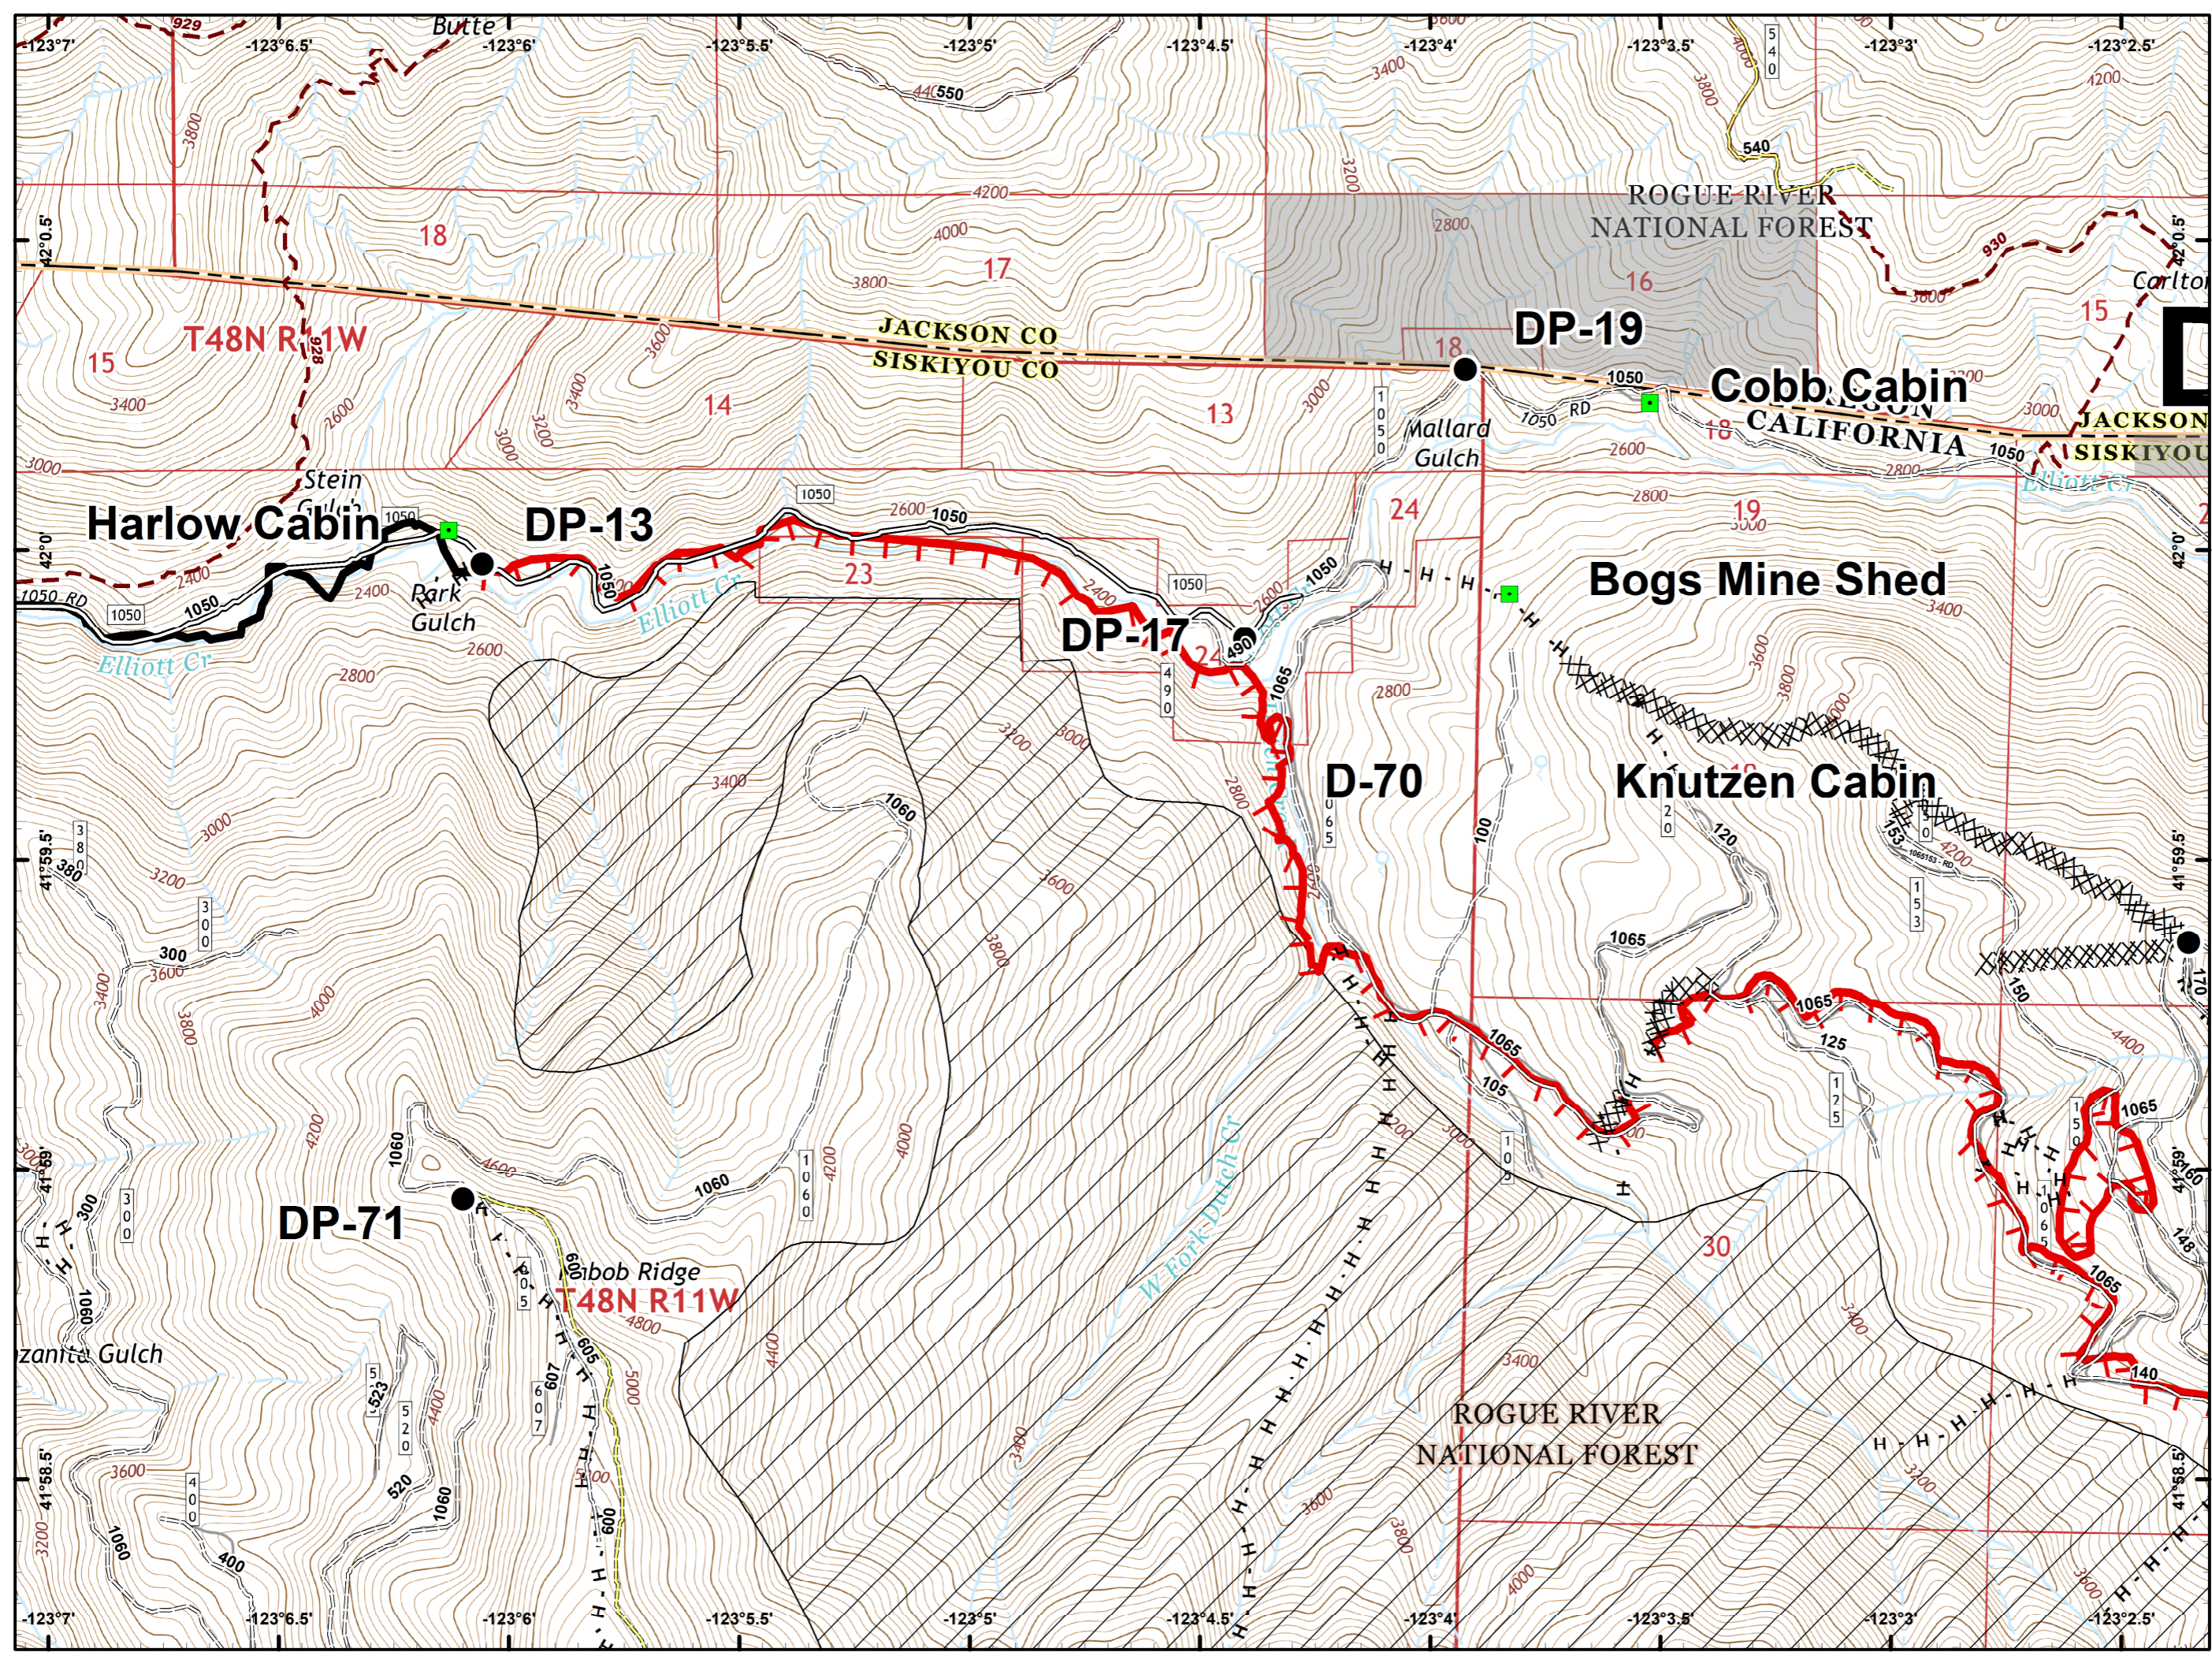

- Drop Point
- Ⓢ Staging Area
- Ⓜ Water Source
- 🔴 Uncontrolled Fire Edge
- ⚫ Completed Line
- ⚫ Completed Dozer Line
- ⚫ Completed Hand Line
- ⚫ Road as Completed Line
- 🟡 Unknown
- 🌊 RIVERS
- 🌿 Wilderness
- ⚫ Private and State

- Drop Point
- Helispot
- Ⓜ Water Source
- ⚠ Value at Risk
- ) Division Break
- 🔴 Uncontrolled Fire Edge
- ⚫ Completed Line
- ⚫ Completed Dozer Line
- ⋯ Completed Hand Line
- ⋯ Road as Completed Line
- 🌊 RIVERS
- ⬜ Private and State
- ⚡ IRA

- Drop Point
- Landmark
- 🔴 Uncontrolled Fire Edge
- ⚫ Completed Line
- ⚫ Completed Dozer Line
- ⚫ Completed Hand Line
- ⚫ Road as Completed Line
- Private and State
- ⚫ IRA

- Drop Point
- Ⓟ Pump
- Ⓢ Staging Area
- Ⓜ Water Tank
- Other
- 🔴 Uncontrolled Fire Edge
- ⓧ Completed Dozer Line
- ⋈ Completed Hand Line
- Ⓜ Road as Completed Line
- Ⓜ Private and State
- Ⓜ IRA

-  Dip Site
-  Completed Line
-  RIVERS
-  Wilderness
-  IRA