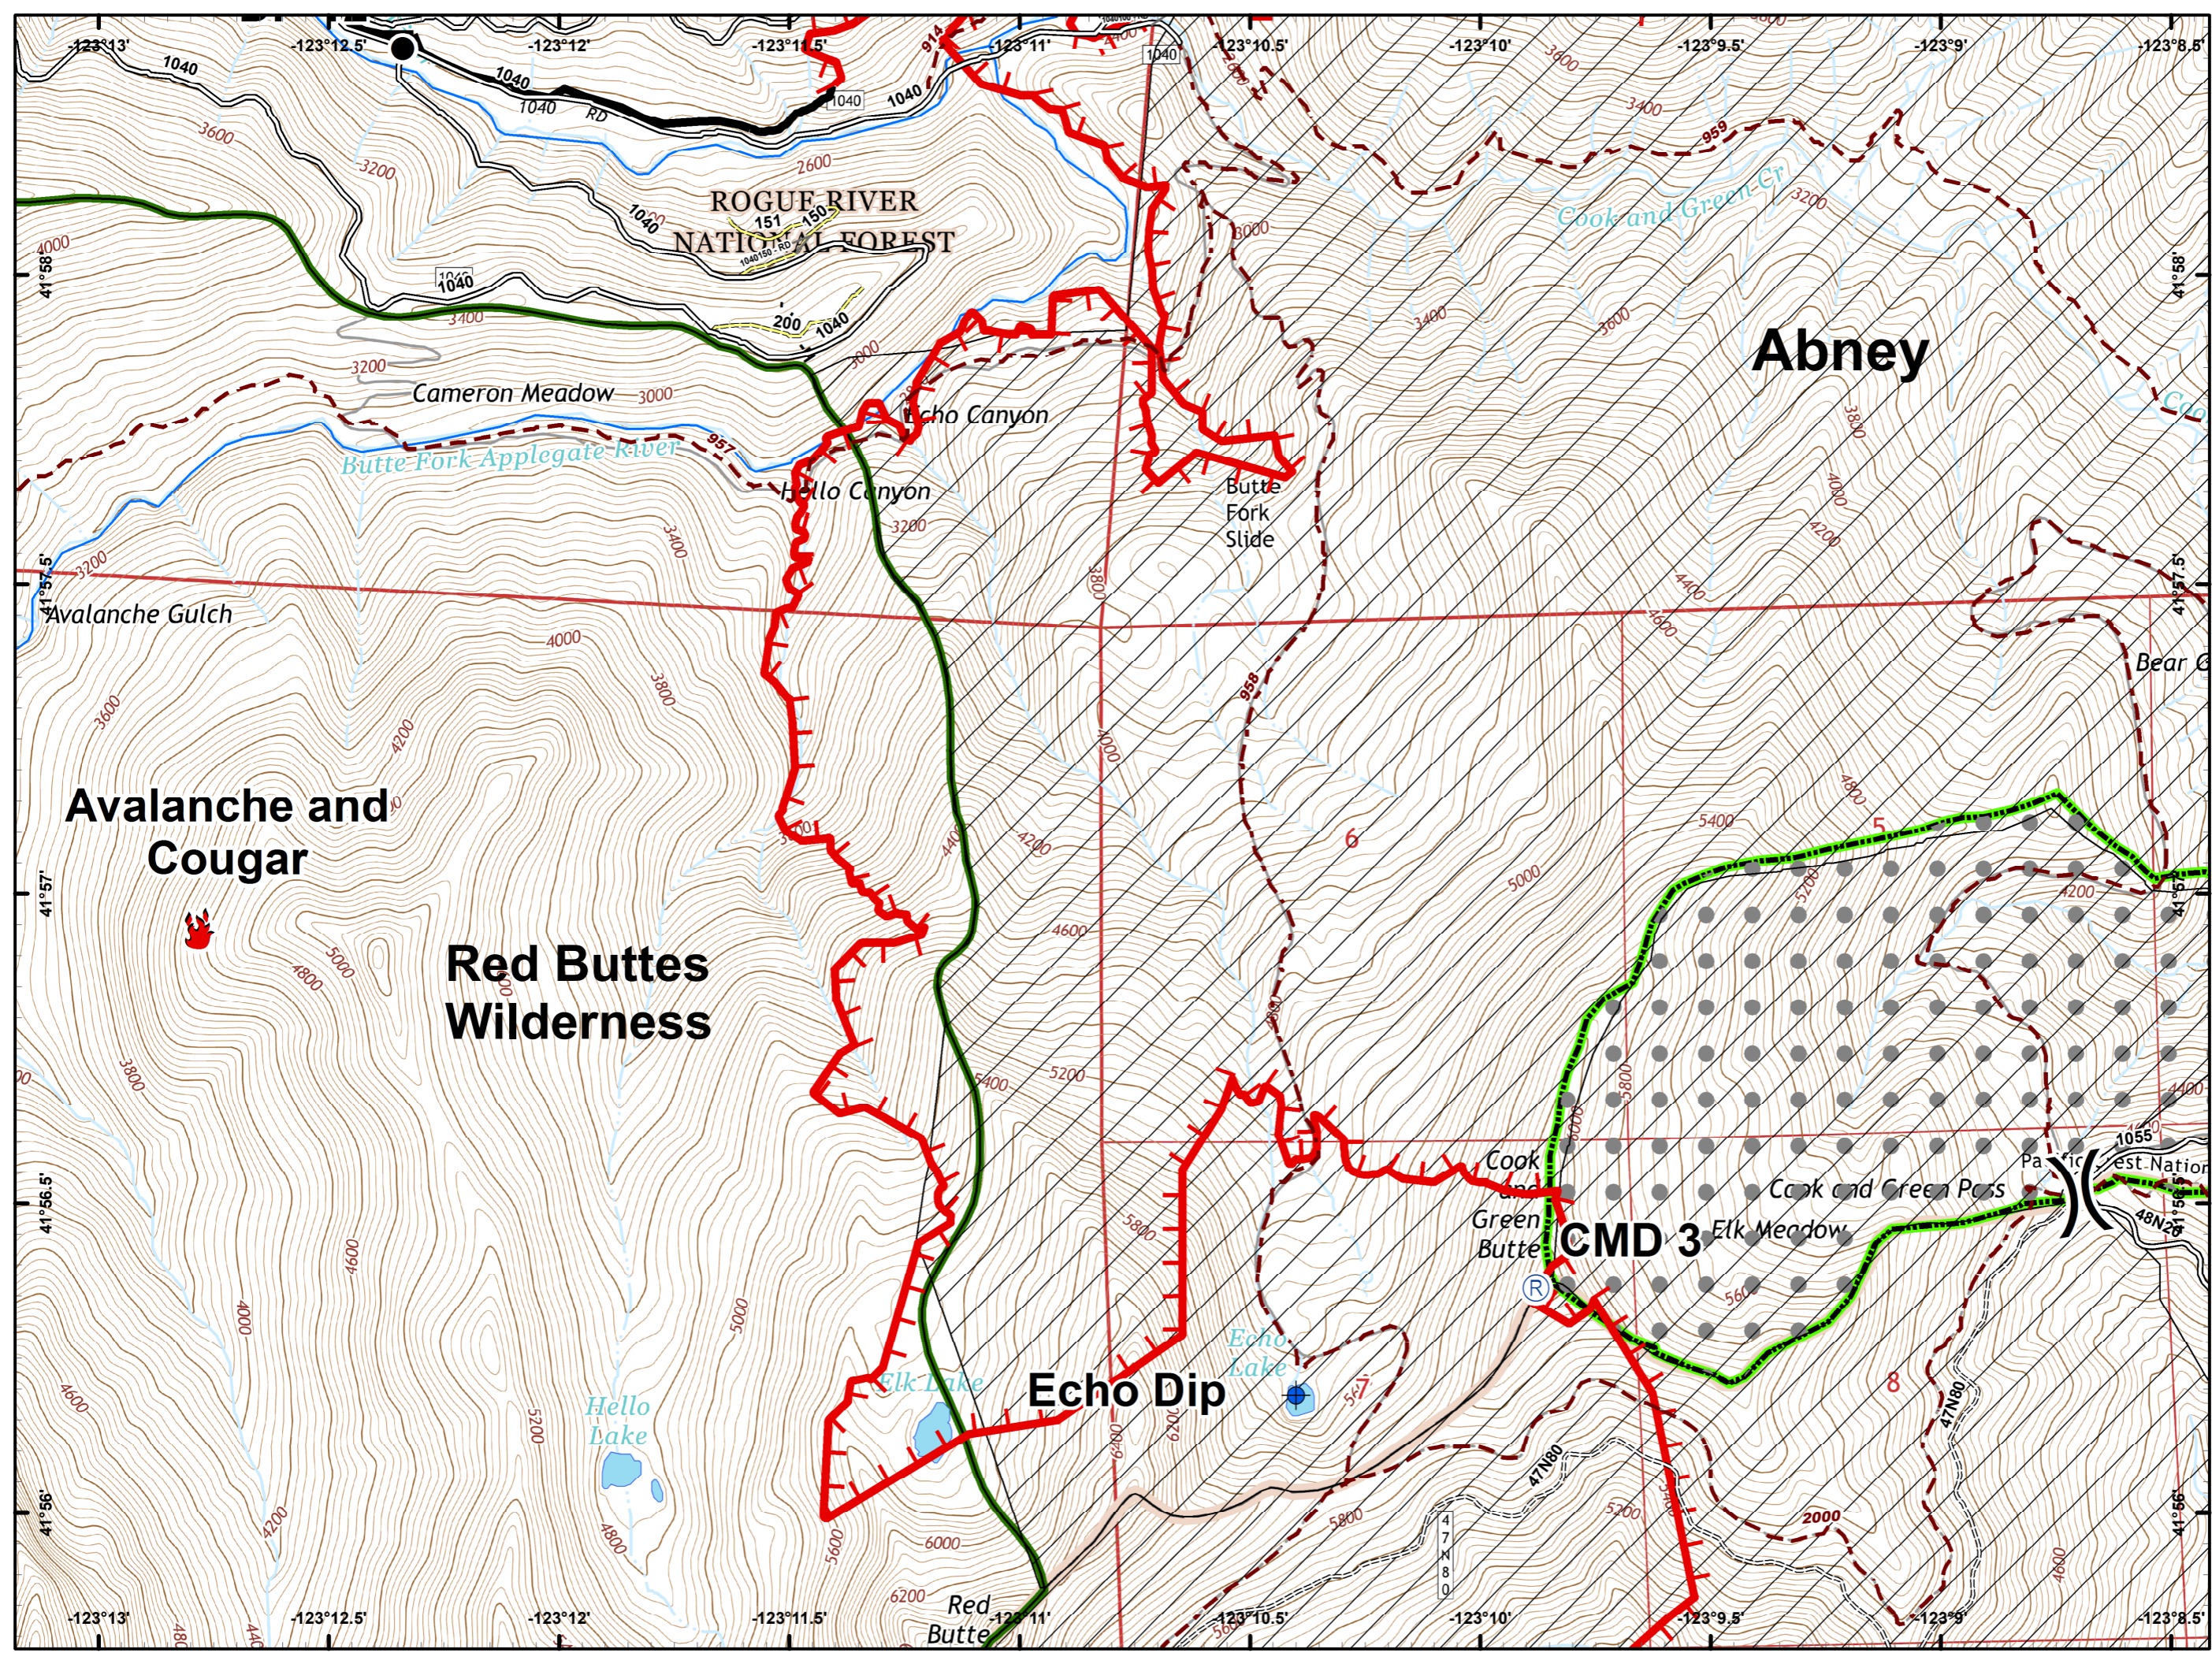

- Drop Point
- Ⓢ Staging Area
- Ⓜ Water Source
- 🔴 Uncontrolled Fire Edge
- ⚫ Completed Line
- ⚫ Completed Dozer Line
- ⚫ Completed Hand Line
- ⚫ Road as Completed Line
- 🟡 Unknown
- 🌊 RIVERS
- 🌿 Wilderness
- ⚫ Private and State

- Drop Point
- Landmark
- 🔴 Uncontrolled Fire Edge
- ⚫ Completed Line
- ⚫ Completed Dozer Line
- ⚫ Completed Hand Line
- ⚫ Road as Completed Line
- Private and State
- ⚫ IRA

- Drop Point
- Ⓟ Pump
- Ⓢ Staging Area
- Ⓜ Water Tank
- Other
- 🔴 Uncontrolled Fire Edge
- ⓧ Completed Dozer Line
- ⋈ Completed Hand Line
- Ⓜ Road as Completed Line
- Ⓜ Private and State
- Ⓜ IRA

-  Dip Site
-  Drop Point
-  Fire Location
-  Repeater
-  Division Break
-  Uncontrolled Fire Edge
-  Completed Line
-  Completed Hand Line
-  RIVERS
-  Wilderness
-  Botanical Areas
-  IRA

- Helispot
- ⎵ Division Break
- 🔴 Uncontrolled Fire Edge
- ⚫ Completed Line
- ⋯ Completed Hand Line
- 🟢 Botanical Areas
- ⊕ IRA

-  Dip Site
-  Completed Line
-  RIVERS
-  Wilderness
-  IRA