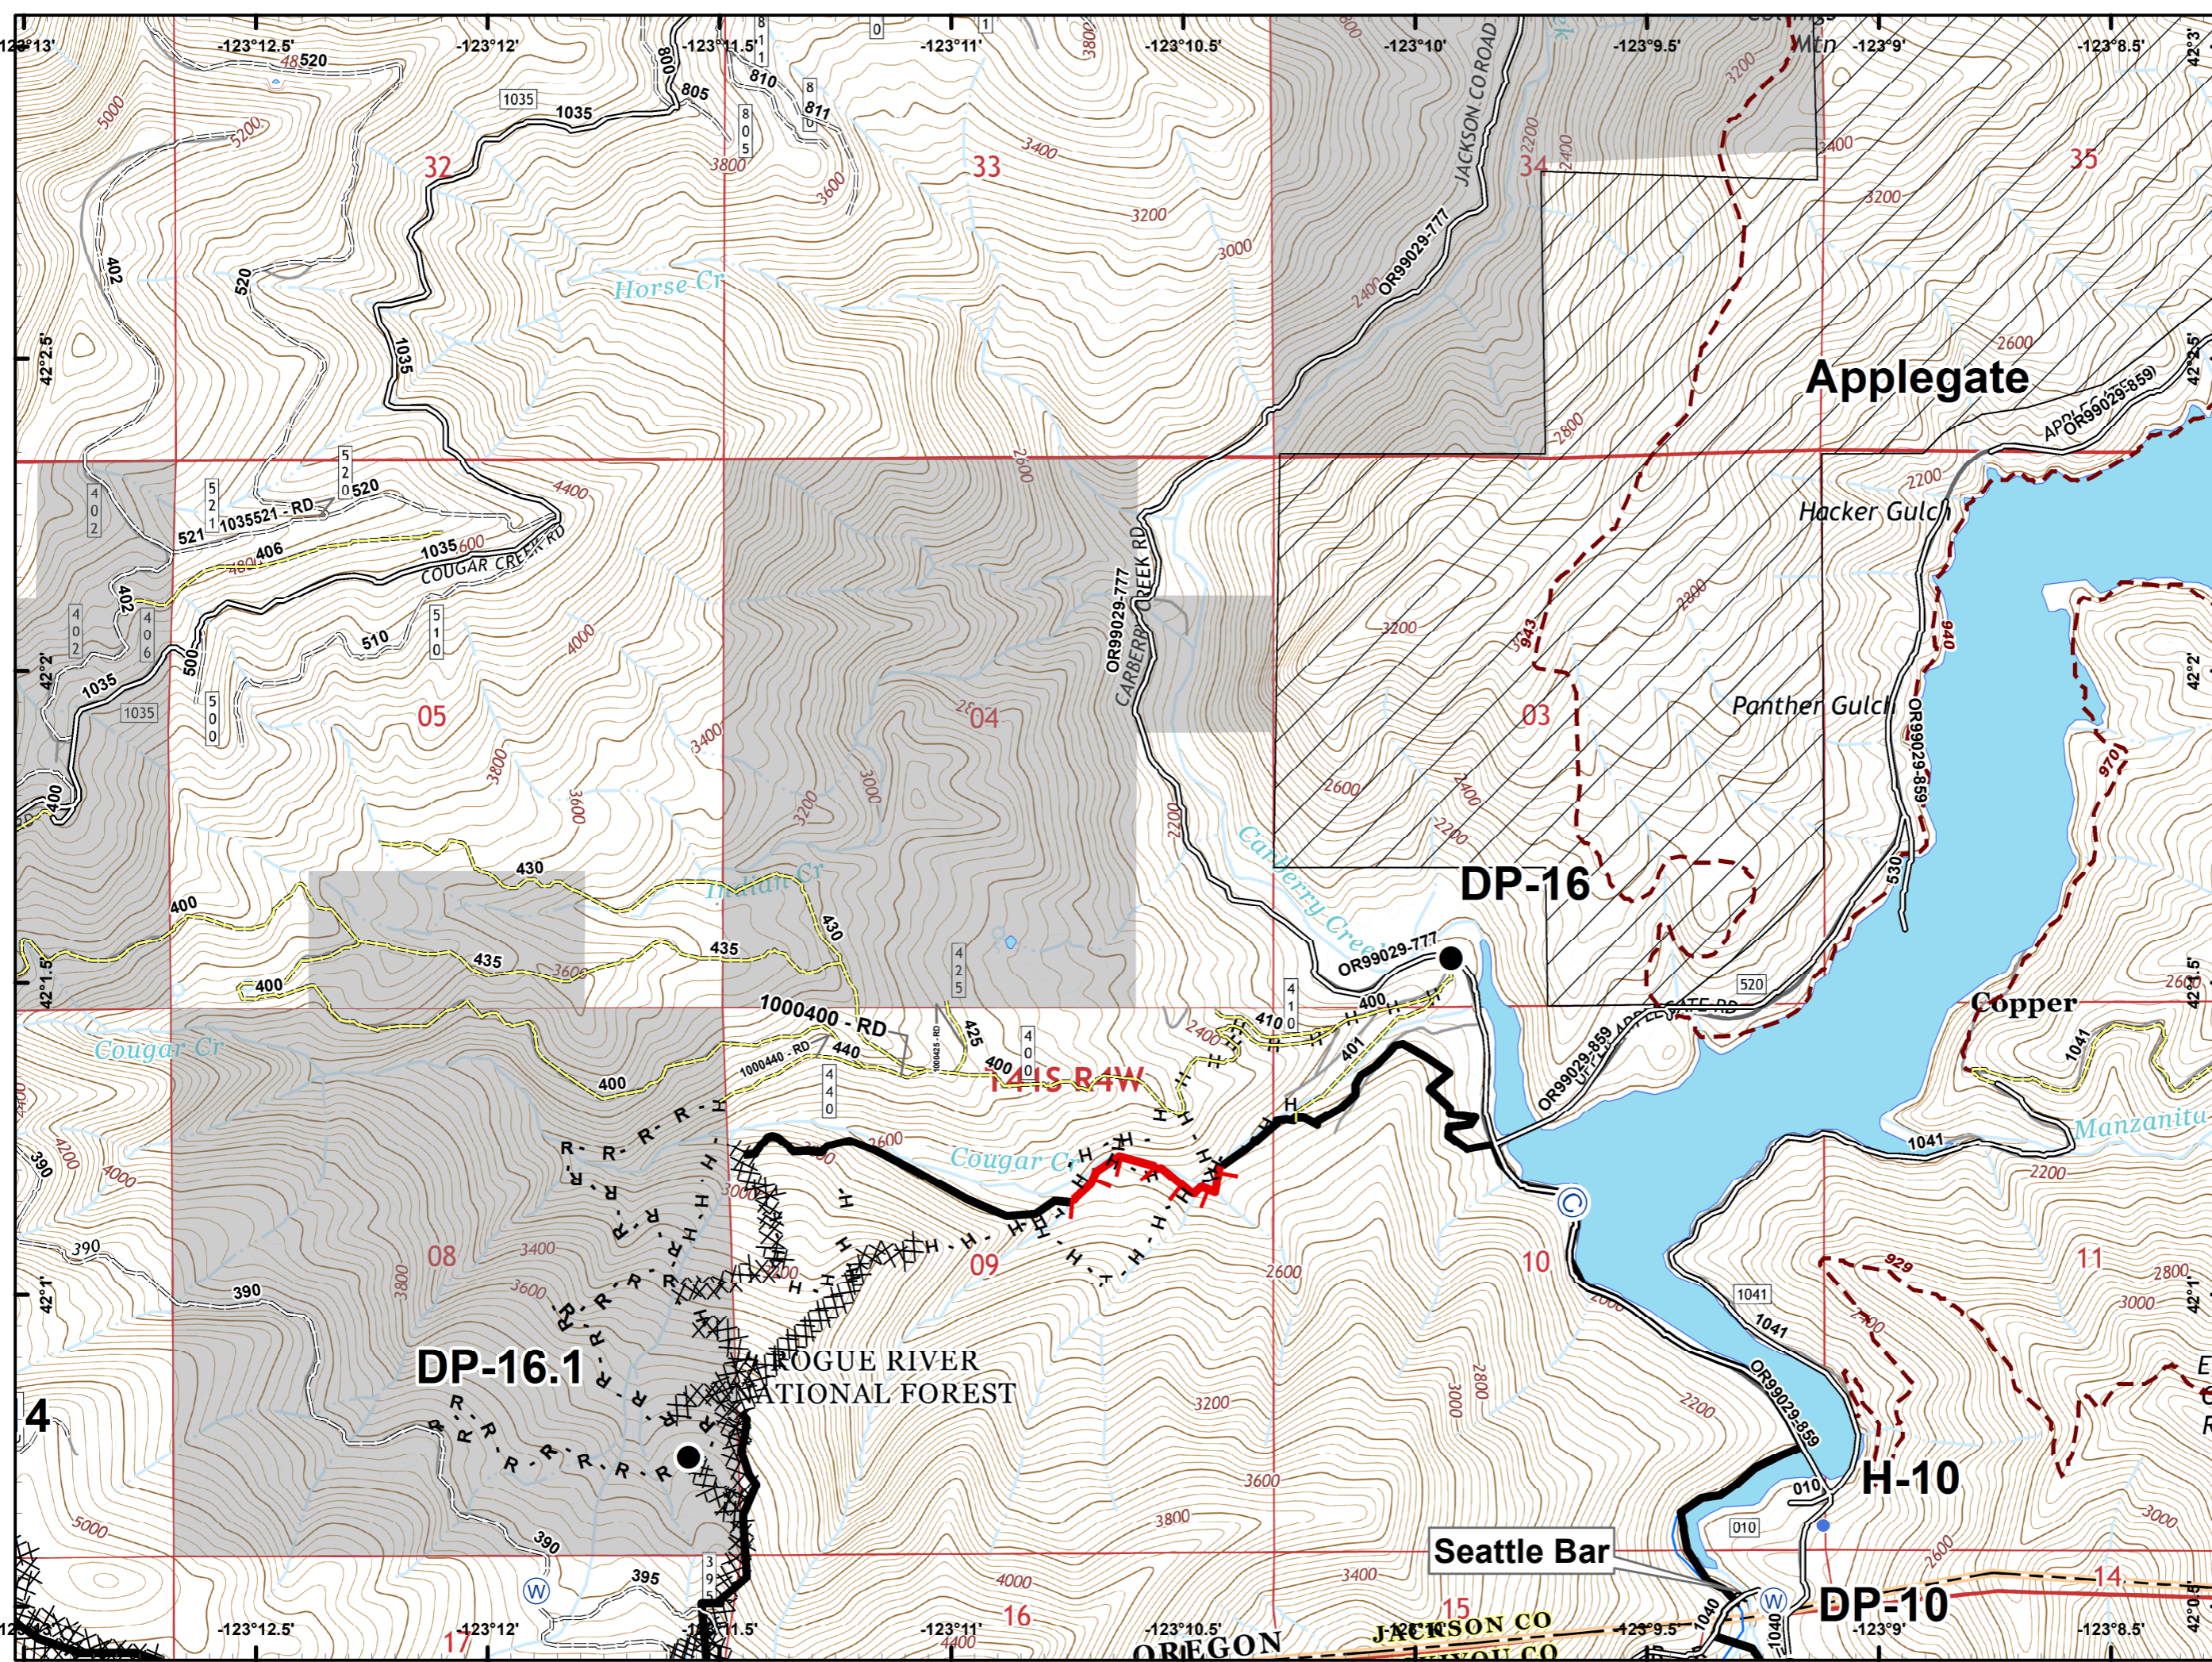

- Drop Point
- Helispot
- Ⓡ Repeater
- 🔴 Uncontrolled Fire Edge
- ⚫ Completed Line
- ⚫ Completed Dozer Line
- H-H-H Completed Hand Line
- 🌿 Botanical Areas
- Private and State
- IRA

- Ⓒ Camp
- Drop Point
- Helispot
- ⒱ Water Source
- ⚠ Value at Risk
- 🔴 Uncontrolled Fire Edge
- ⚫ Completed Line
- ⚡ Completed Dozer Line
- ⋈ Completed Hand Line
- ⋈ Completed Hand Line
- ⋈ Road as Completed Line
- 🌊 RIVERS
- ⬜ Private and State
- ⬜ IRA

- Drop Point
- Ⓢ Staging Area
- Ⓜ Water Source
- 🔴 Uncontrolled Fire Edge
- ⚫ Completed Line
- ⚫ Completed Dozer Line
- ⚫ Completed Hand Line
- ⚫ Road as Completed Line
- 🟡 Unknown
- 🌊 RIVERS
- 🌿 Wilderness
- ⚫ Private and State

- Drop Point
- Helispot
- Ⓜ Water Source
- ⚠ Value at Risk
- ) Division Break
- 🔴 Uncontrolled Fire Edge
- ⚫ Completed Line
- ⚫ Completed Dozer Line
- ⋯ Completed Hand Line
- ⋯ Road as Completed Line
- 🌊 RIVERS
- ⬜ Private and State
- ⚡ IRA

-  Dip Site
-  Completed Line
-  RIVERS
-  Wilderness
-  IRA