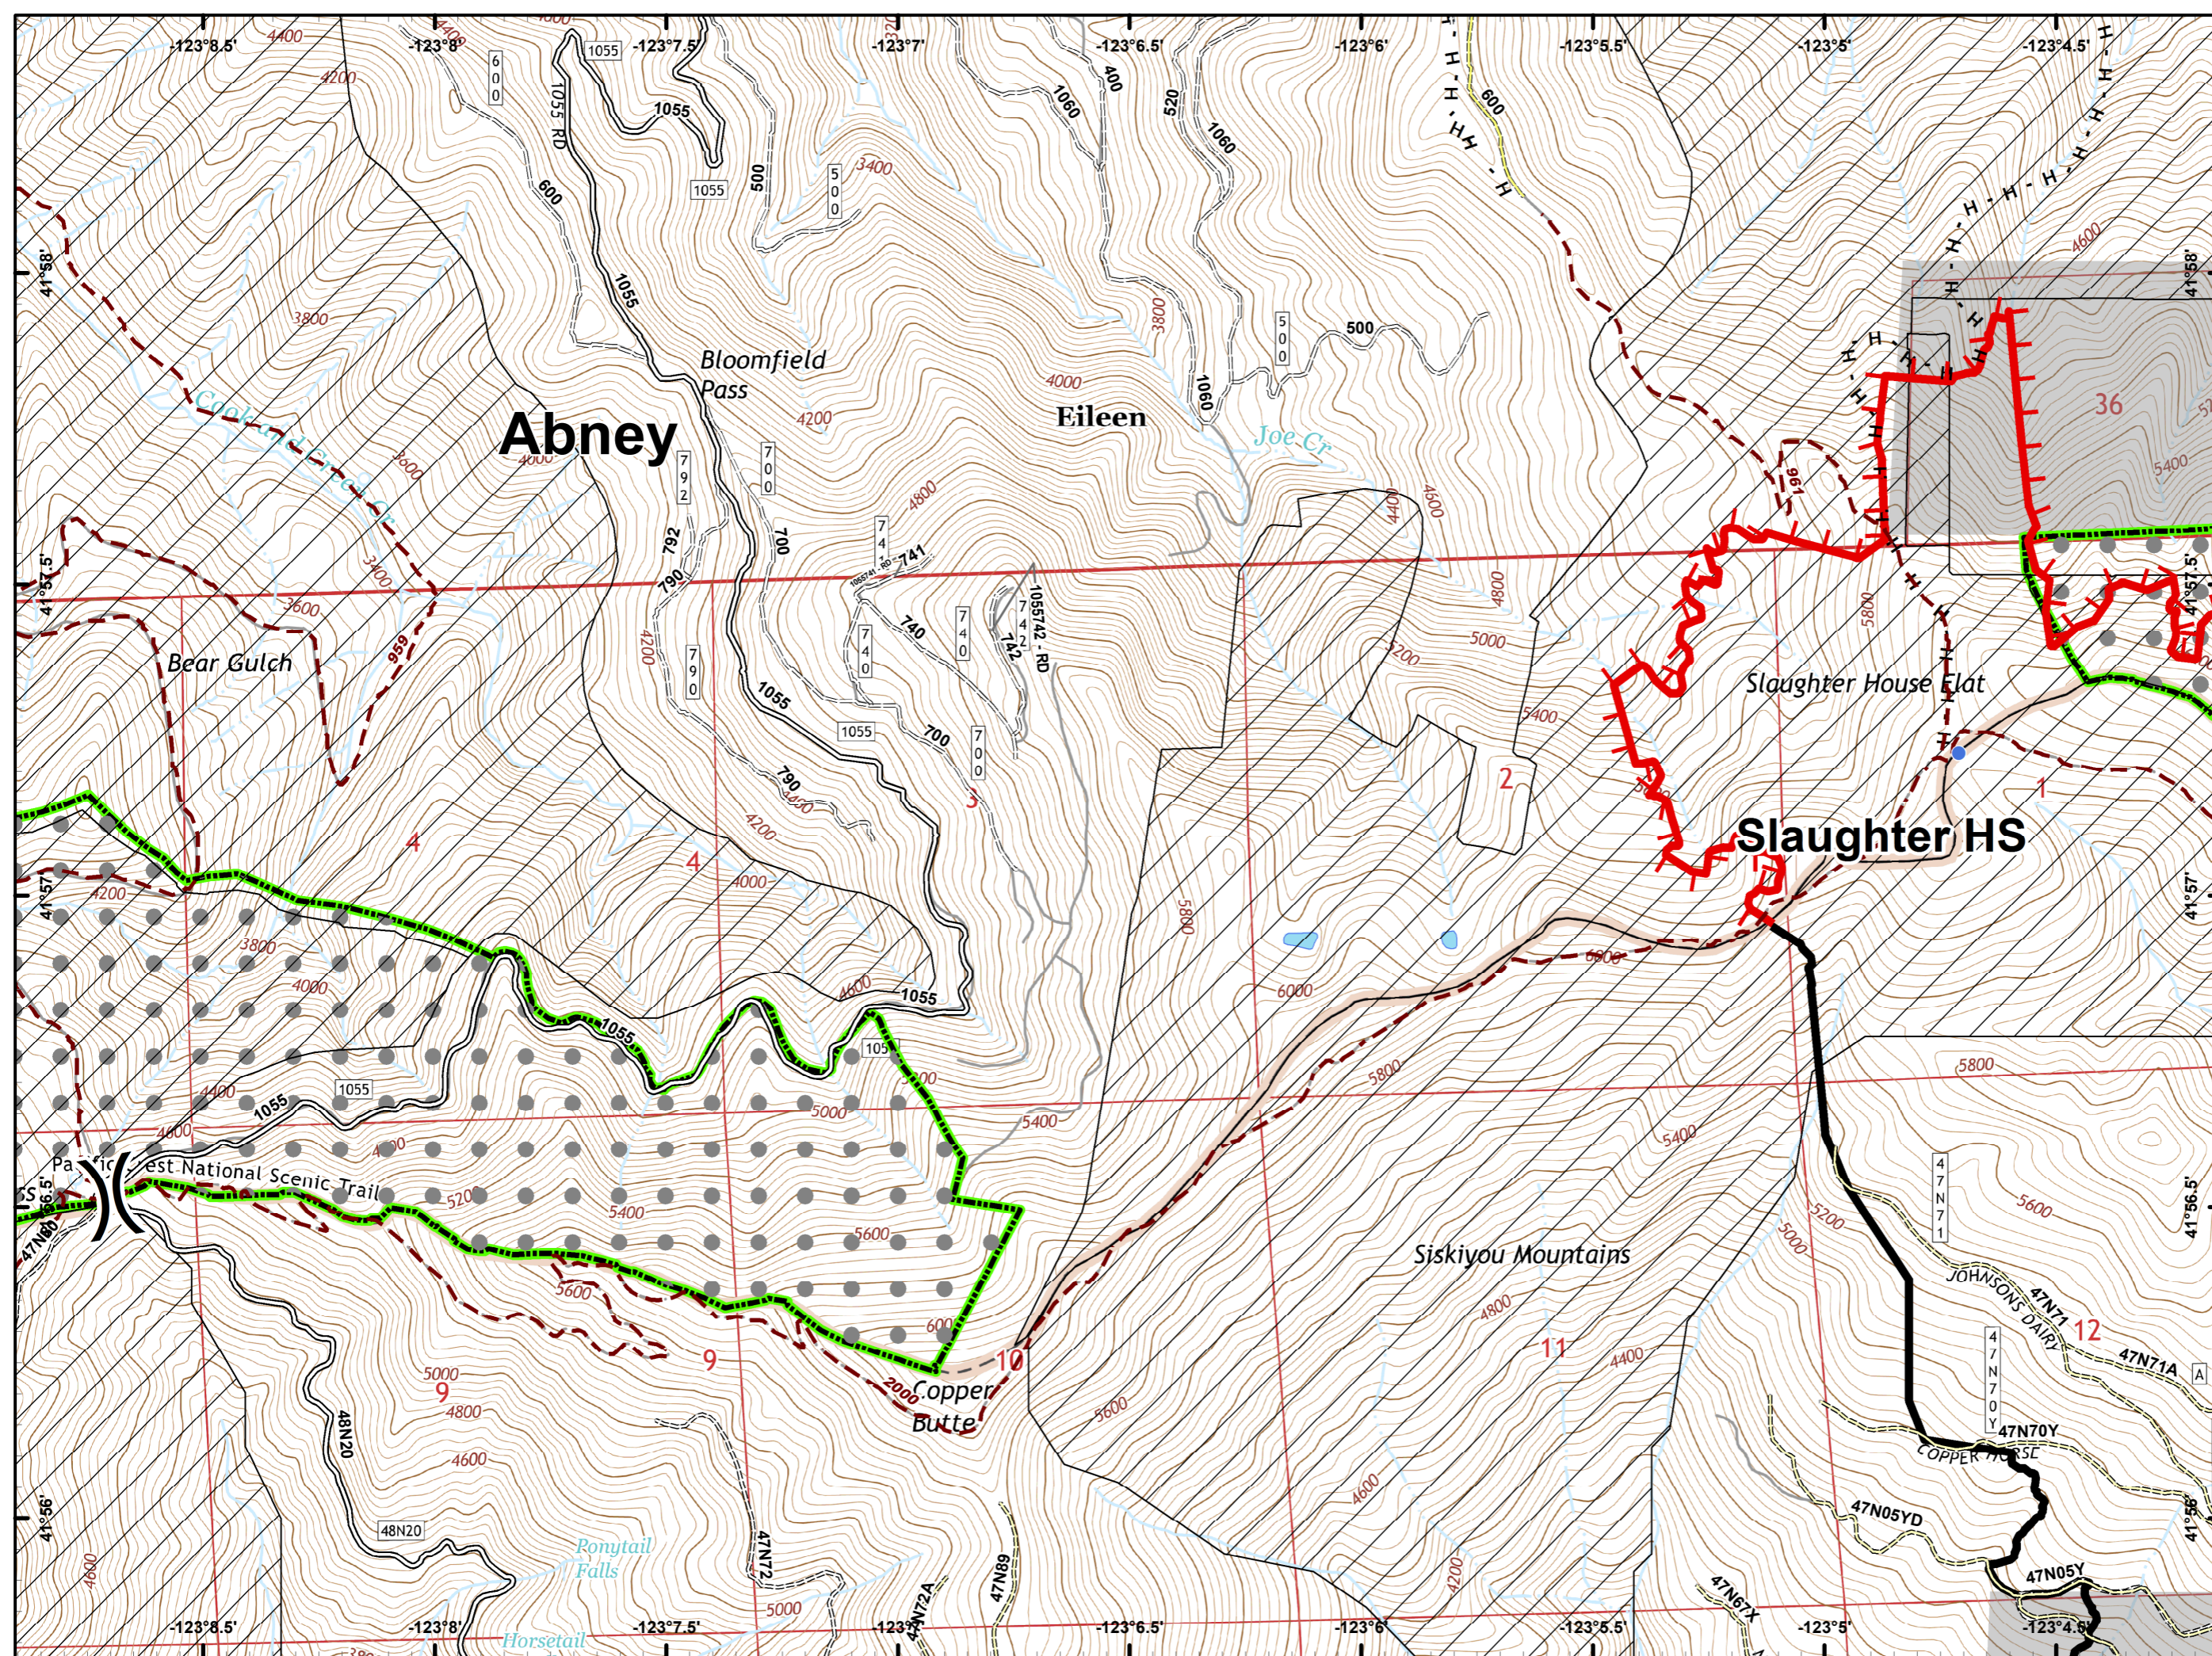

- Drop Point
- Helispot
- Ⓜ Water Source
- ⚠ Value at Risk
- ) Division Break
- 🔴 Uncontrolled Fire Edge
- ⚫ Completed Line
- ⚫ Completed Dozer Line
- ⋯ Completed Hand Line
- ⋯ Road as Completed Line
- 🌊 RIVERS
- ⬜ Private and State
- ⚡ IRA

- Drop Point
- Landmark
- 🔴 Uncontrolled Fire Edge
- ⚫ Completed Line
- ⚫ Completed Dozer Line
- ⚫ Completed Hand Line
- ⚫ Road as Completed Line
- Private and State
- ⚫ IRA

- Drop Point
- Ⓟ Pump
- Ⓢ Staging Area
- Ⓜ Water Tank
- Other
- 🔴 Uncontrolled Fire Edge
- ⓧ Completed Dozer Line
- ⋈ Completed Hand Line
- Ⓜ Road as Completed Line
- Ⓜ Private and State
- Ⓜ IRA

-  Dip Site
-  Drop Point
-  Fire Location
-  Repeater
-  Division Break
-  Uncontrolled Fire Edge
-  Completed Line
-  Completed Hand Line
-  RIVERS
-  Wilderness
-  Botanical Areas
-  IRA

- Helispot
- ⎵ Division Break
- 🔴 Uncontrolled Fire Edge
- ⚫ Completed Line
- ⋯ Completed Hand Line
- 🟢 Botanical Areas
- ⊕ IRA

-  Dip Site
-  Completed Line
-  RIVERS
-  Wilderness
-  IRA