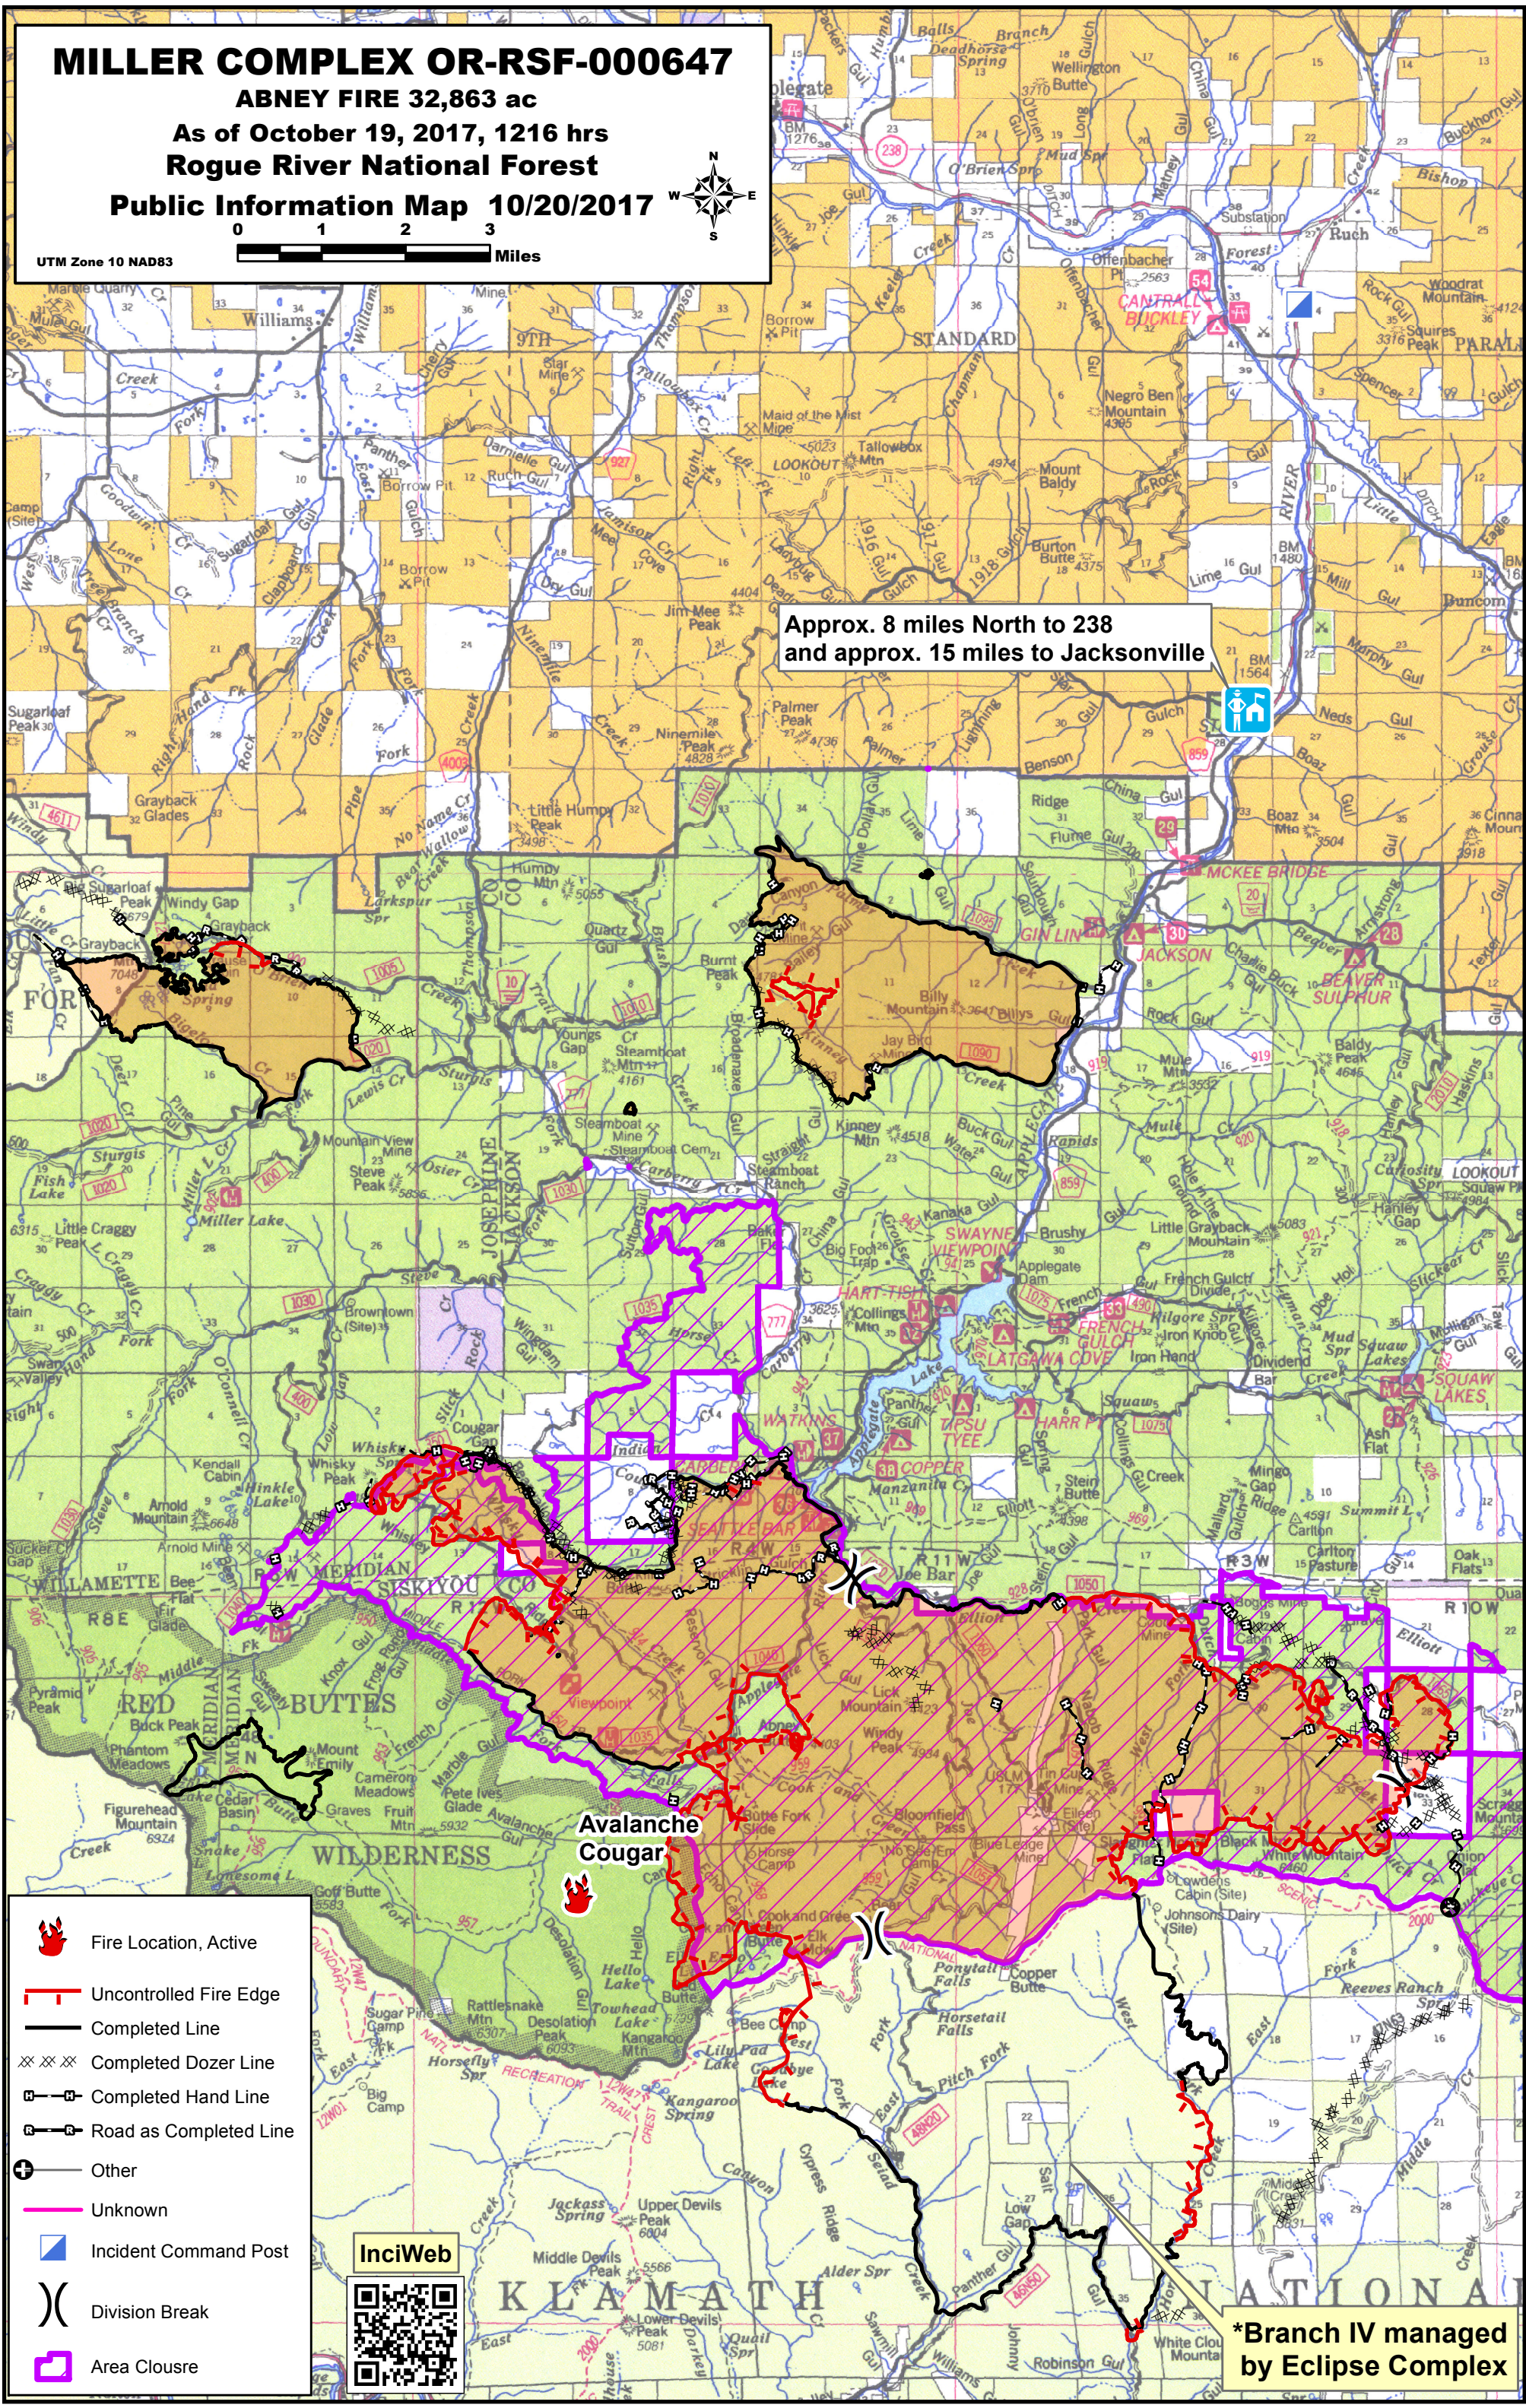

MILLER COMPLEX OR-RSF-000647

ABNEY FIRE 32,863 ac

As of October 19, 2017, 1216 hrs

Rogue River National Forest

Public Information Map 10/20/2017

0 1 2 3 Miles

UTM Zone 10 NAD83

Approx. 8 miles North to 238
and approx. 15 miles to Jacksonville

Avalanche
Cougar

- Fire Location, Active
- Uncontrolled Fire Edge
- Completed Line
- Completed Dozer Line
- Completed Hand Line
- Road as Completed Line
- Other
- Unknown
- Incident Command Post
- Division Break
- Area Closure

InciWeb

*Branch IV managed
by Eclipse Complex