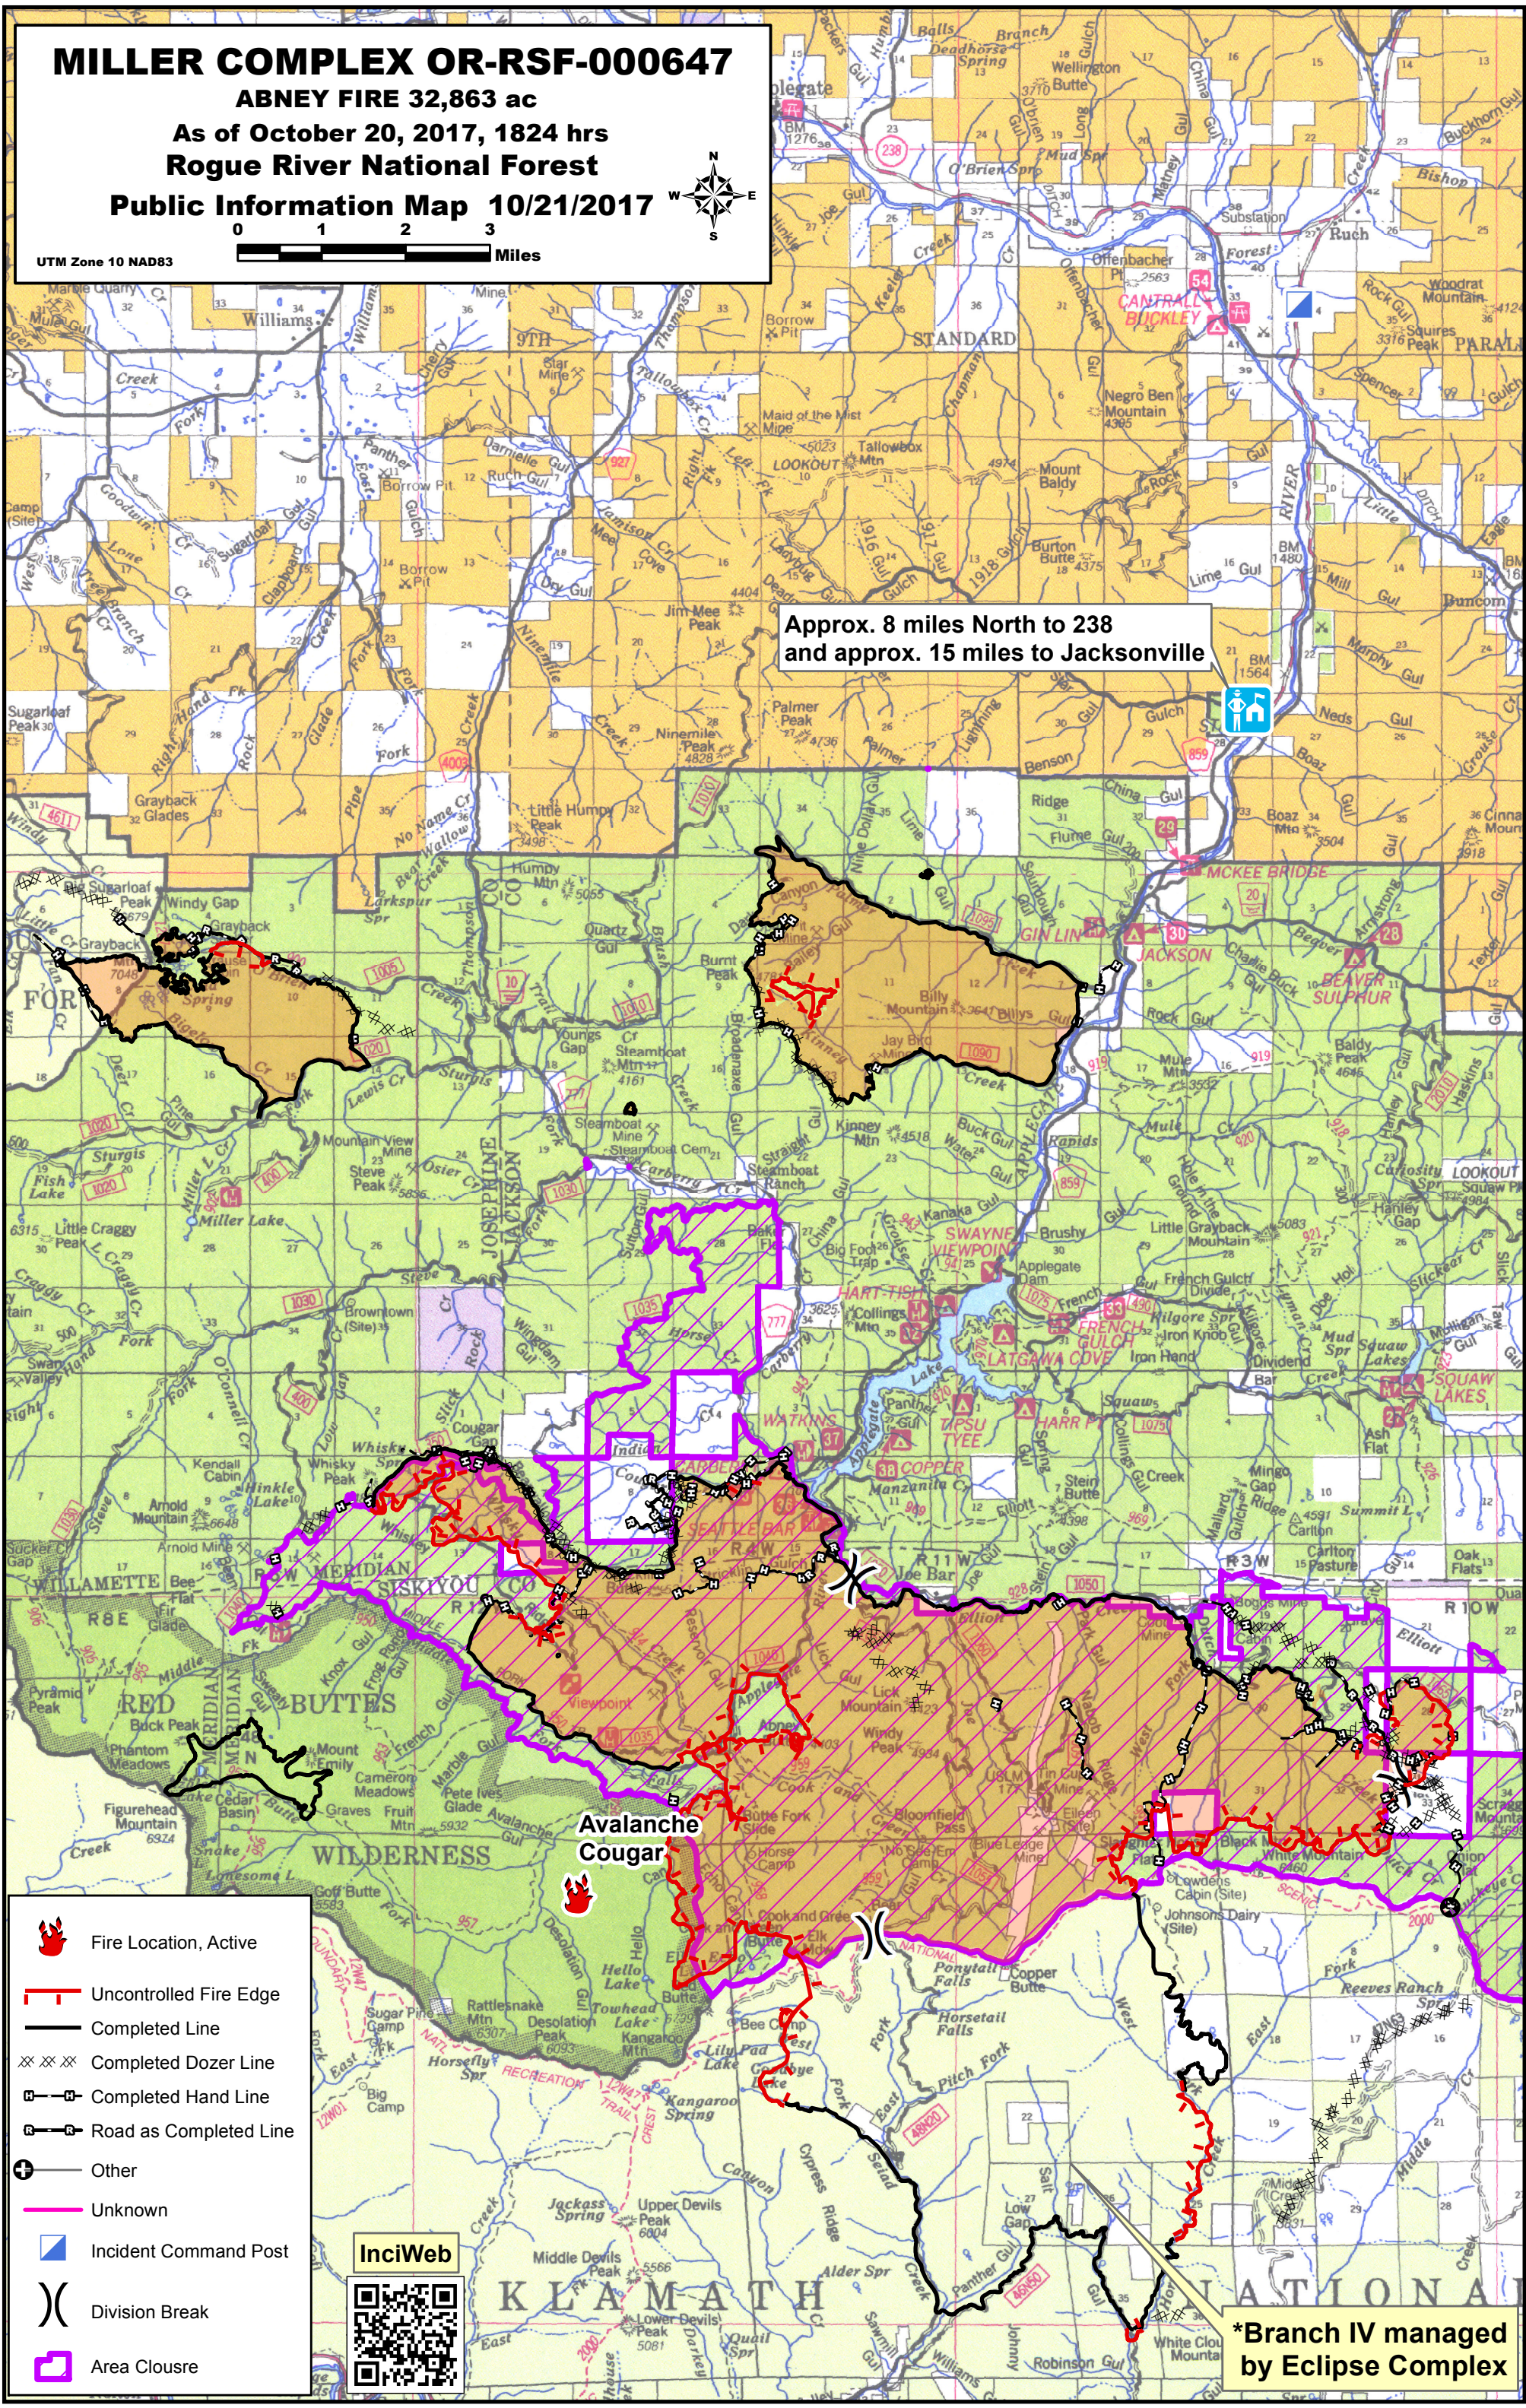

MILLER COMPLEX OR-RSF-000647

ABNEY FIRE 32,863 ac

As of October 20, 2017, 1824 hrs

Rogue River National Forest

Public Information Map 10/21/2017

0 1 2 3 Miles

UTM Zone 10 NAD83

Approx. 8 miles North to 238
and approx. 15 miles to Jacksonville

**Avalanche
Cougar**

-  Fire Location, Active
-  Uncontrolled Fire Edge
-  Completed Line
-  Completed Dozer Line
-  Completed Hand Line
-  Road as Completed Line
-  Other
-  Unknown
-  Incident Command Post
-  Division Break
-  Area Closure

InciWeb

*Branch IV managed by Eclipse Complex