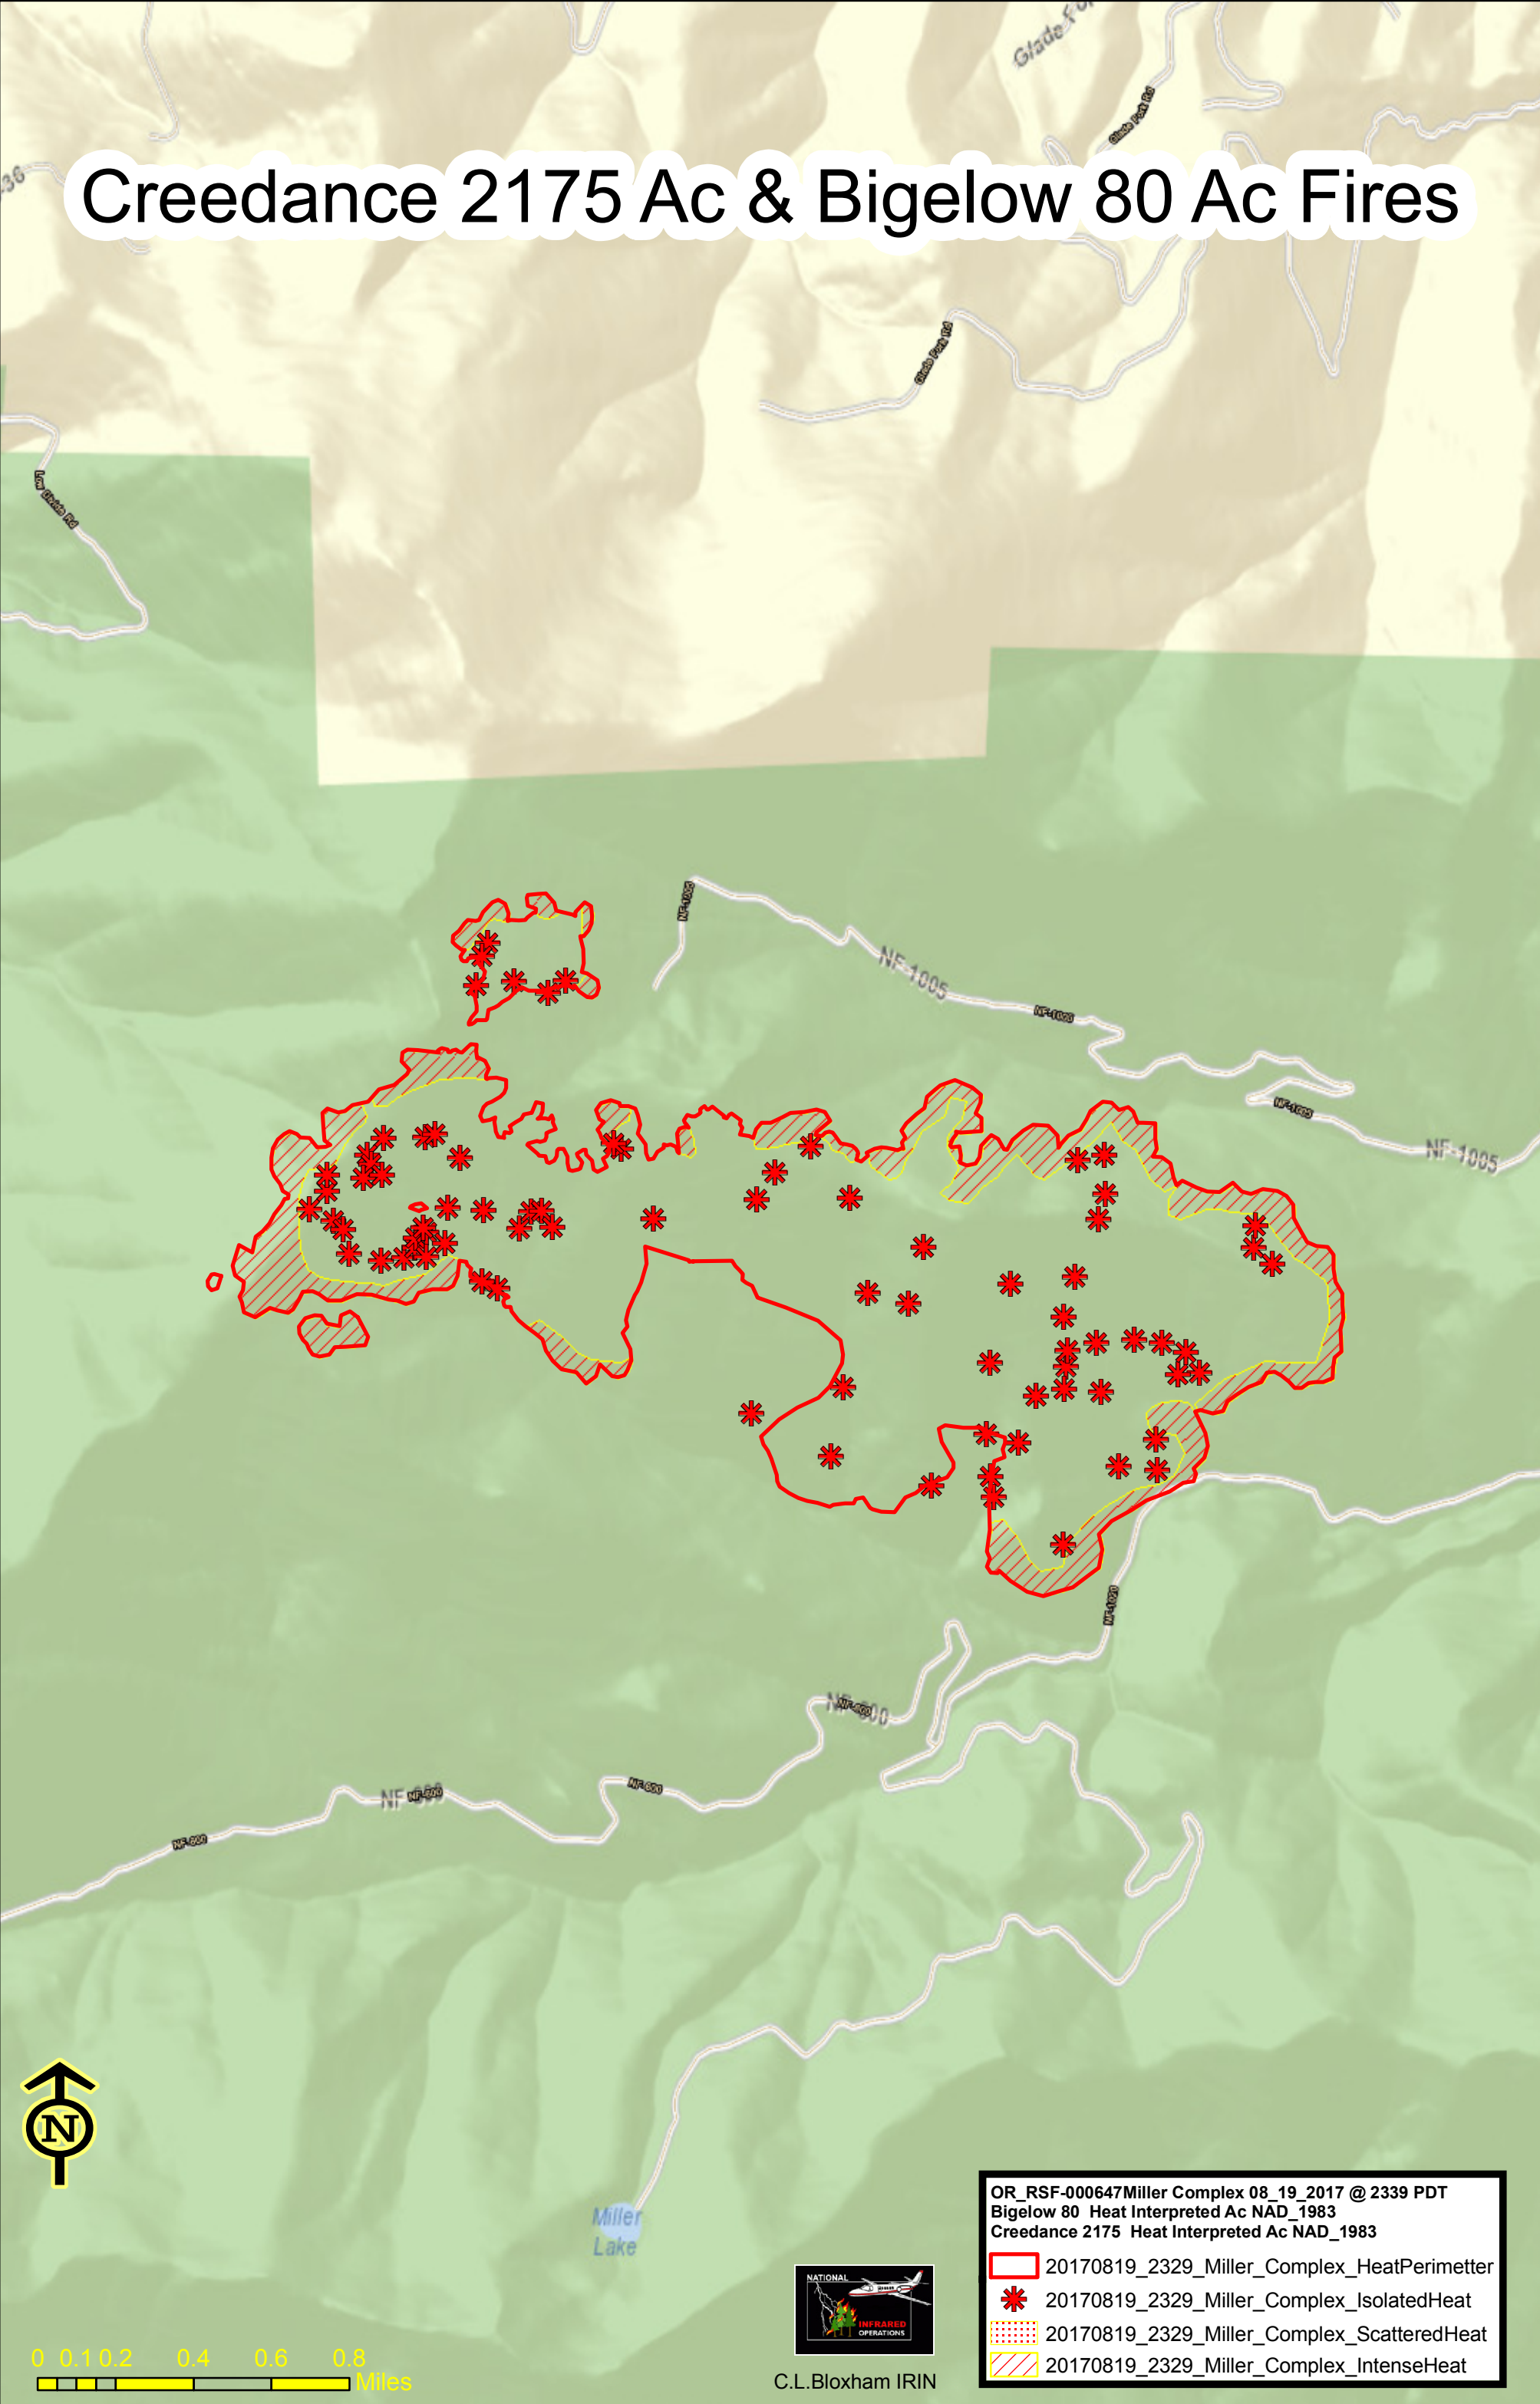

# Creedance 2175 Ac & Bigelow 80 Ac Fires

OR\_RSF-000647 Miller Complex 08\_19\_2017 @ 2339 PDT  
Bigelow 80 Heat Interpreted Ac NAD\_1983  
Creedance 2175 Heat Interpreted Ac NAD\_1983

-  20170819\_2329\_Miller\_Complex\_HeatPerimetter
-  20170819\_2329\_Miller\_Complex\_IsolatedHeat
-  20170819\_2329\_Miller\_Complex\_ScatteredHeat
-  20170819\_2329\_Miller\_Complex\_IntenseHeat