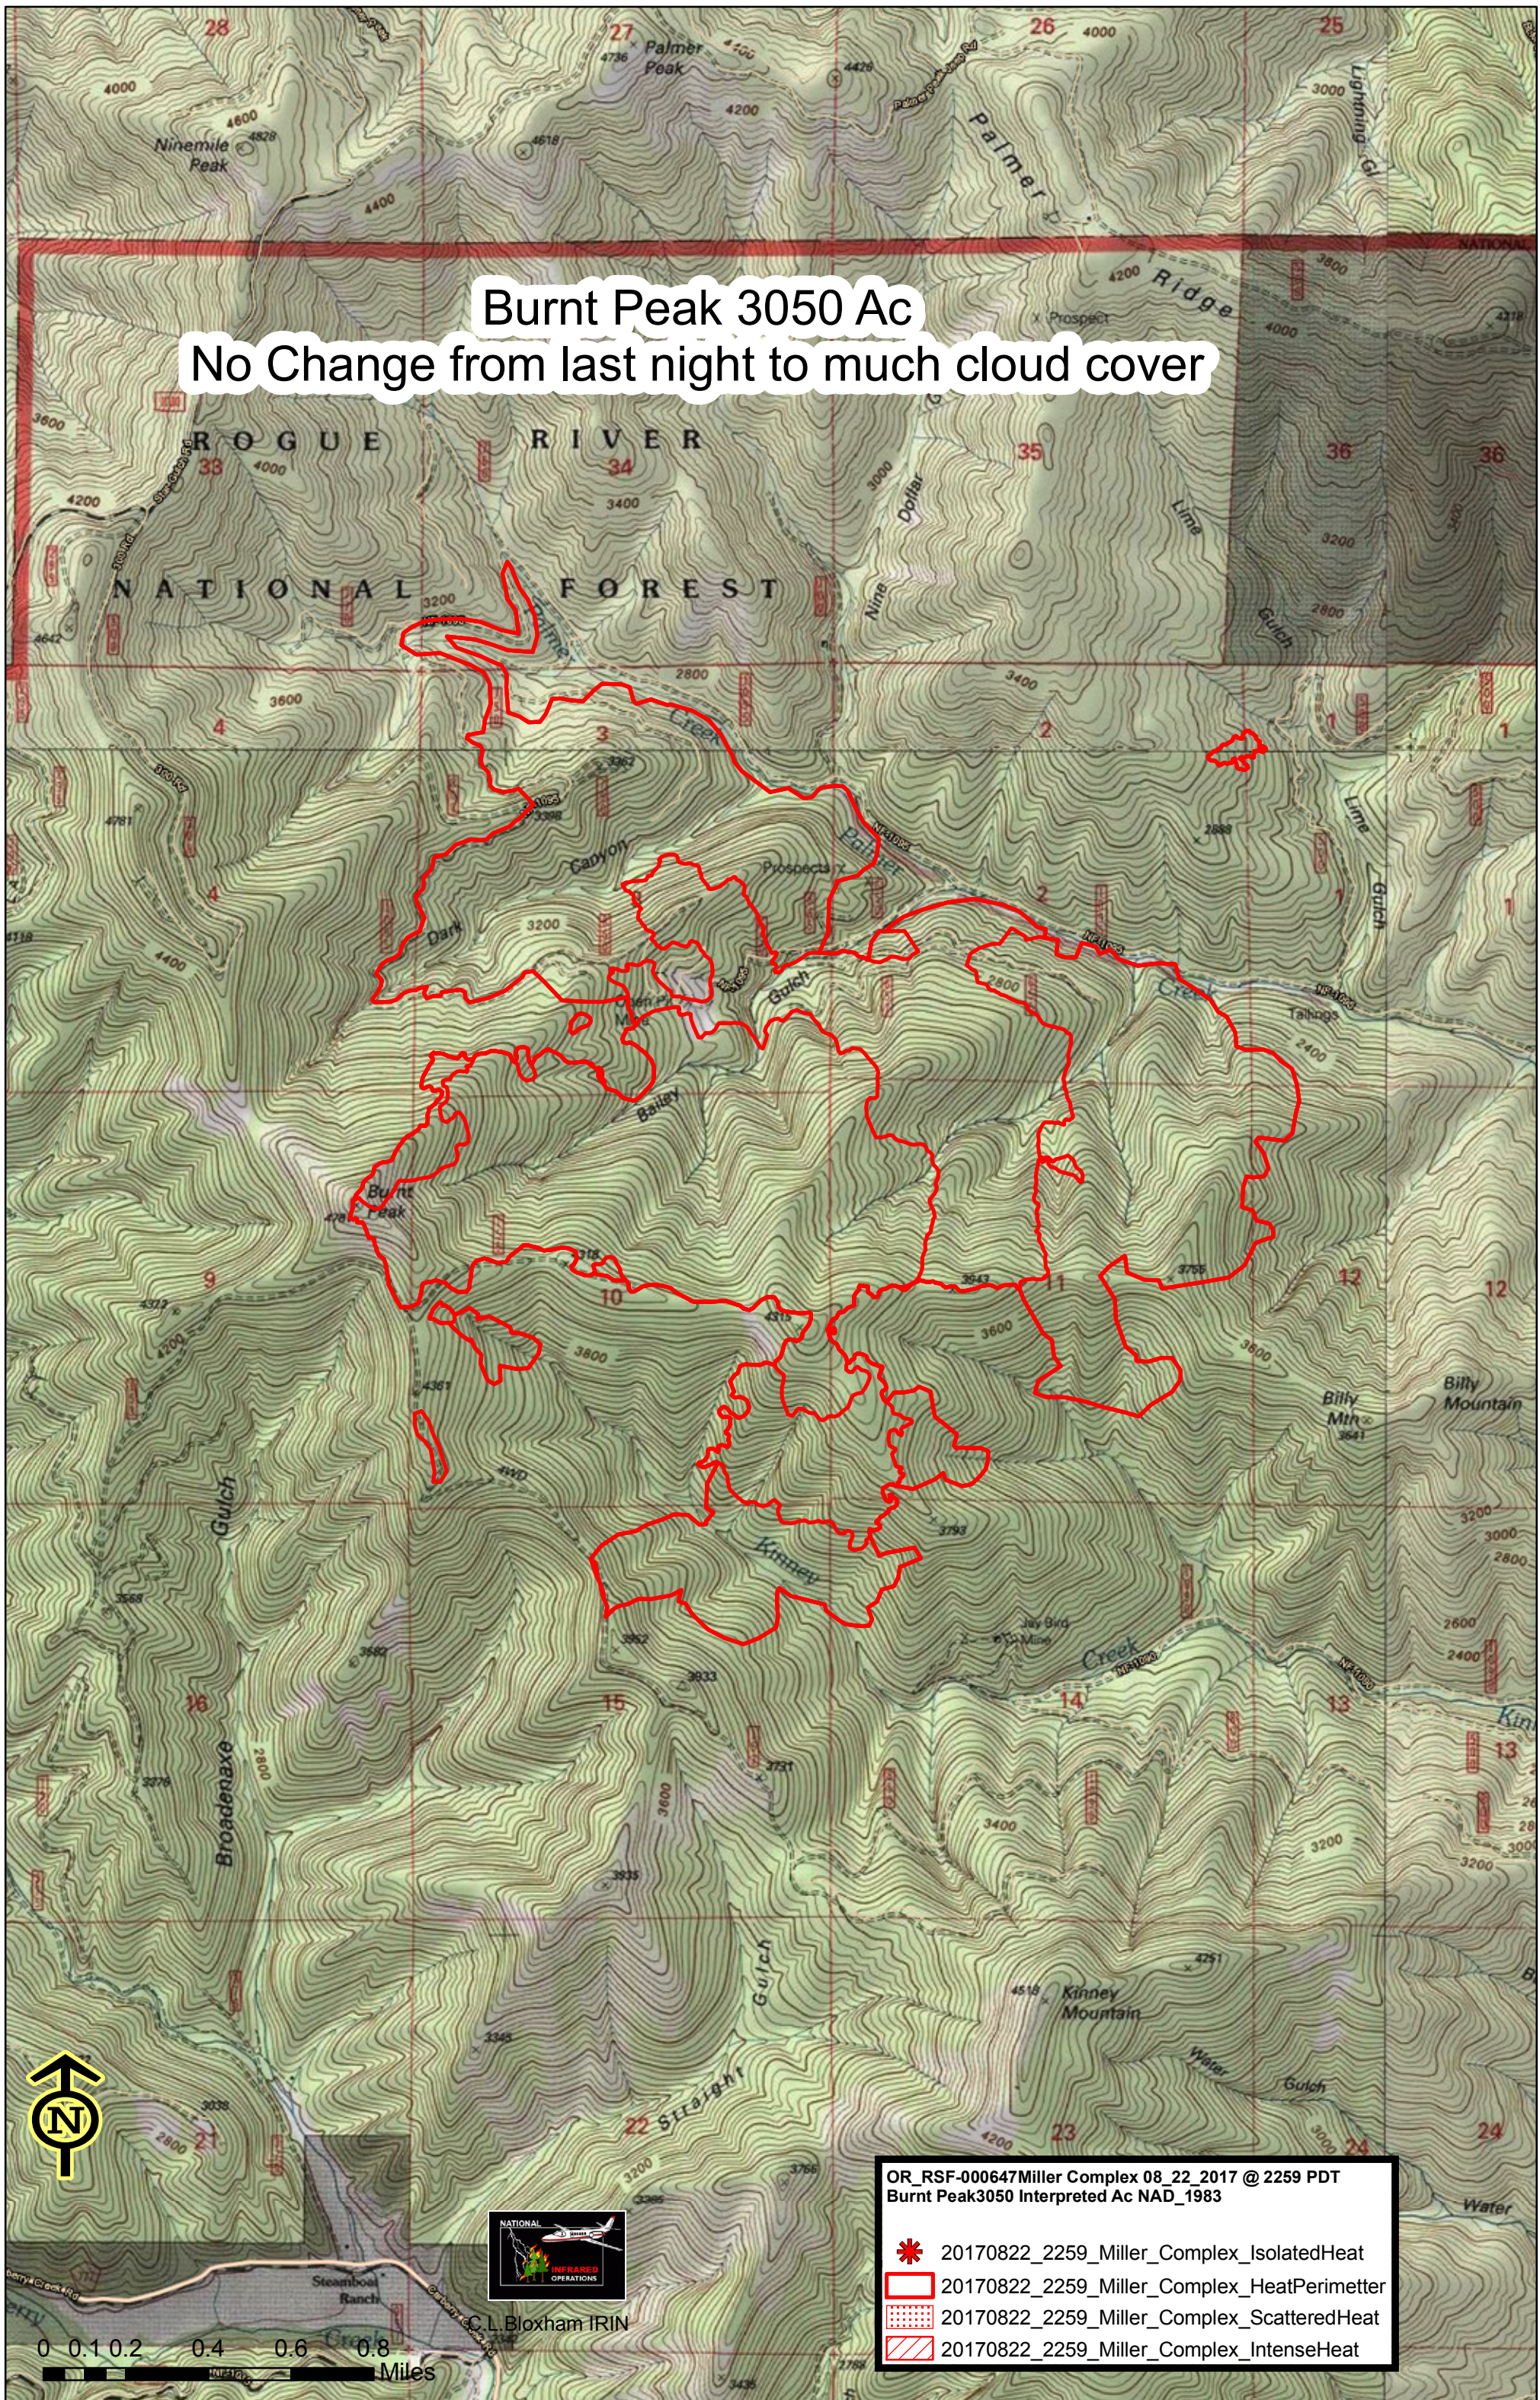

Burnt Peak 3050 Ac
No Change from last night to much cloud cover

OR_RSF-000647 Miller Complex 08_22_2017 @ 2259 PDT
Burnt Peak 3050 Interpreted Ac NAD_1983

- ✳ 20170822_2259_Miller_Complex_IsolatedHeat
- ▭ 20170822_2259_Miller_Complex_HeatPerimetter
- ▨ 20170822_2259_Miller_Complex_ScatteredHeat
- ▧ 20170822_2259_Miller_Complex_IntenseHeat

0 0.1 0.2 0.4 0.6 0.8 Miles