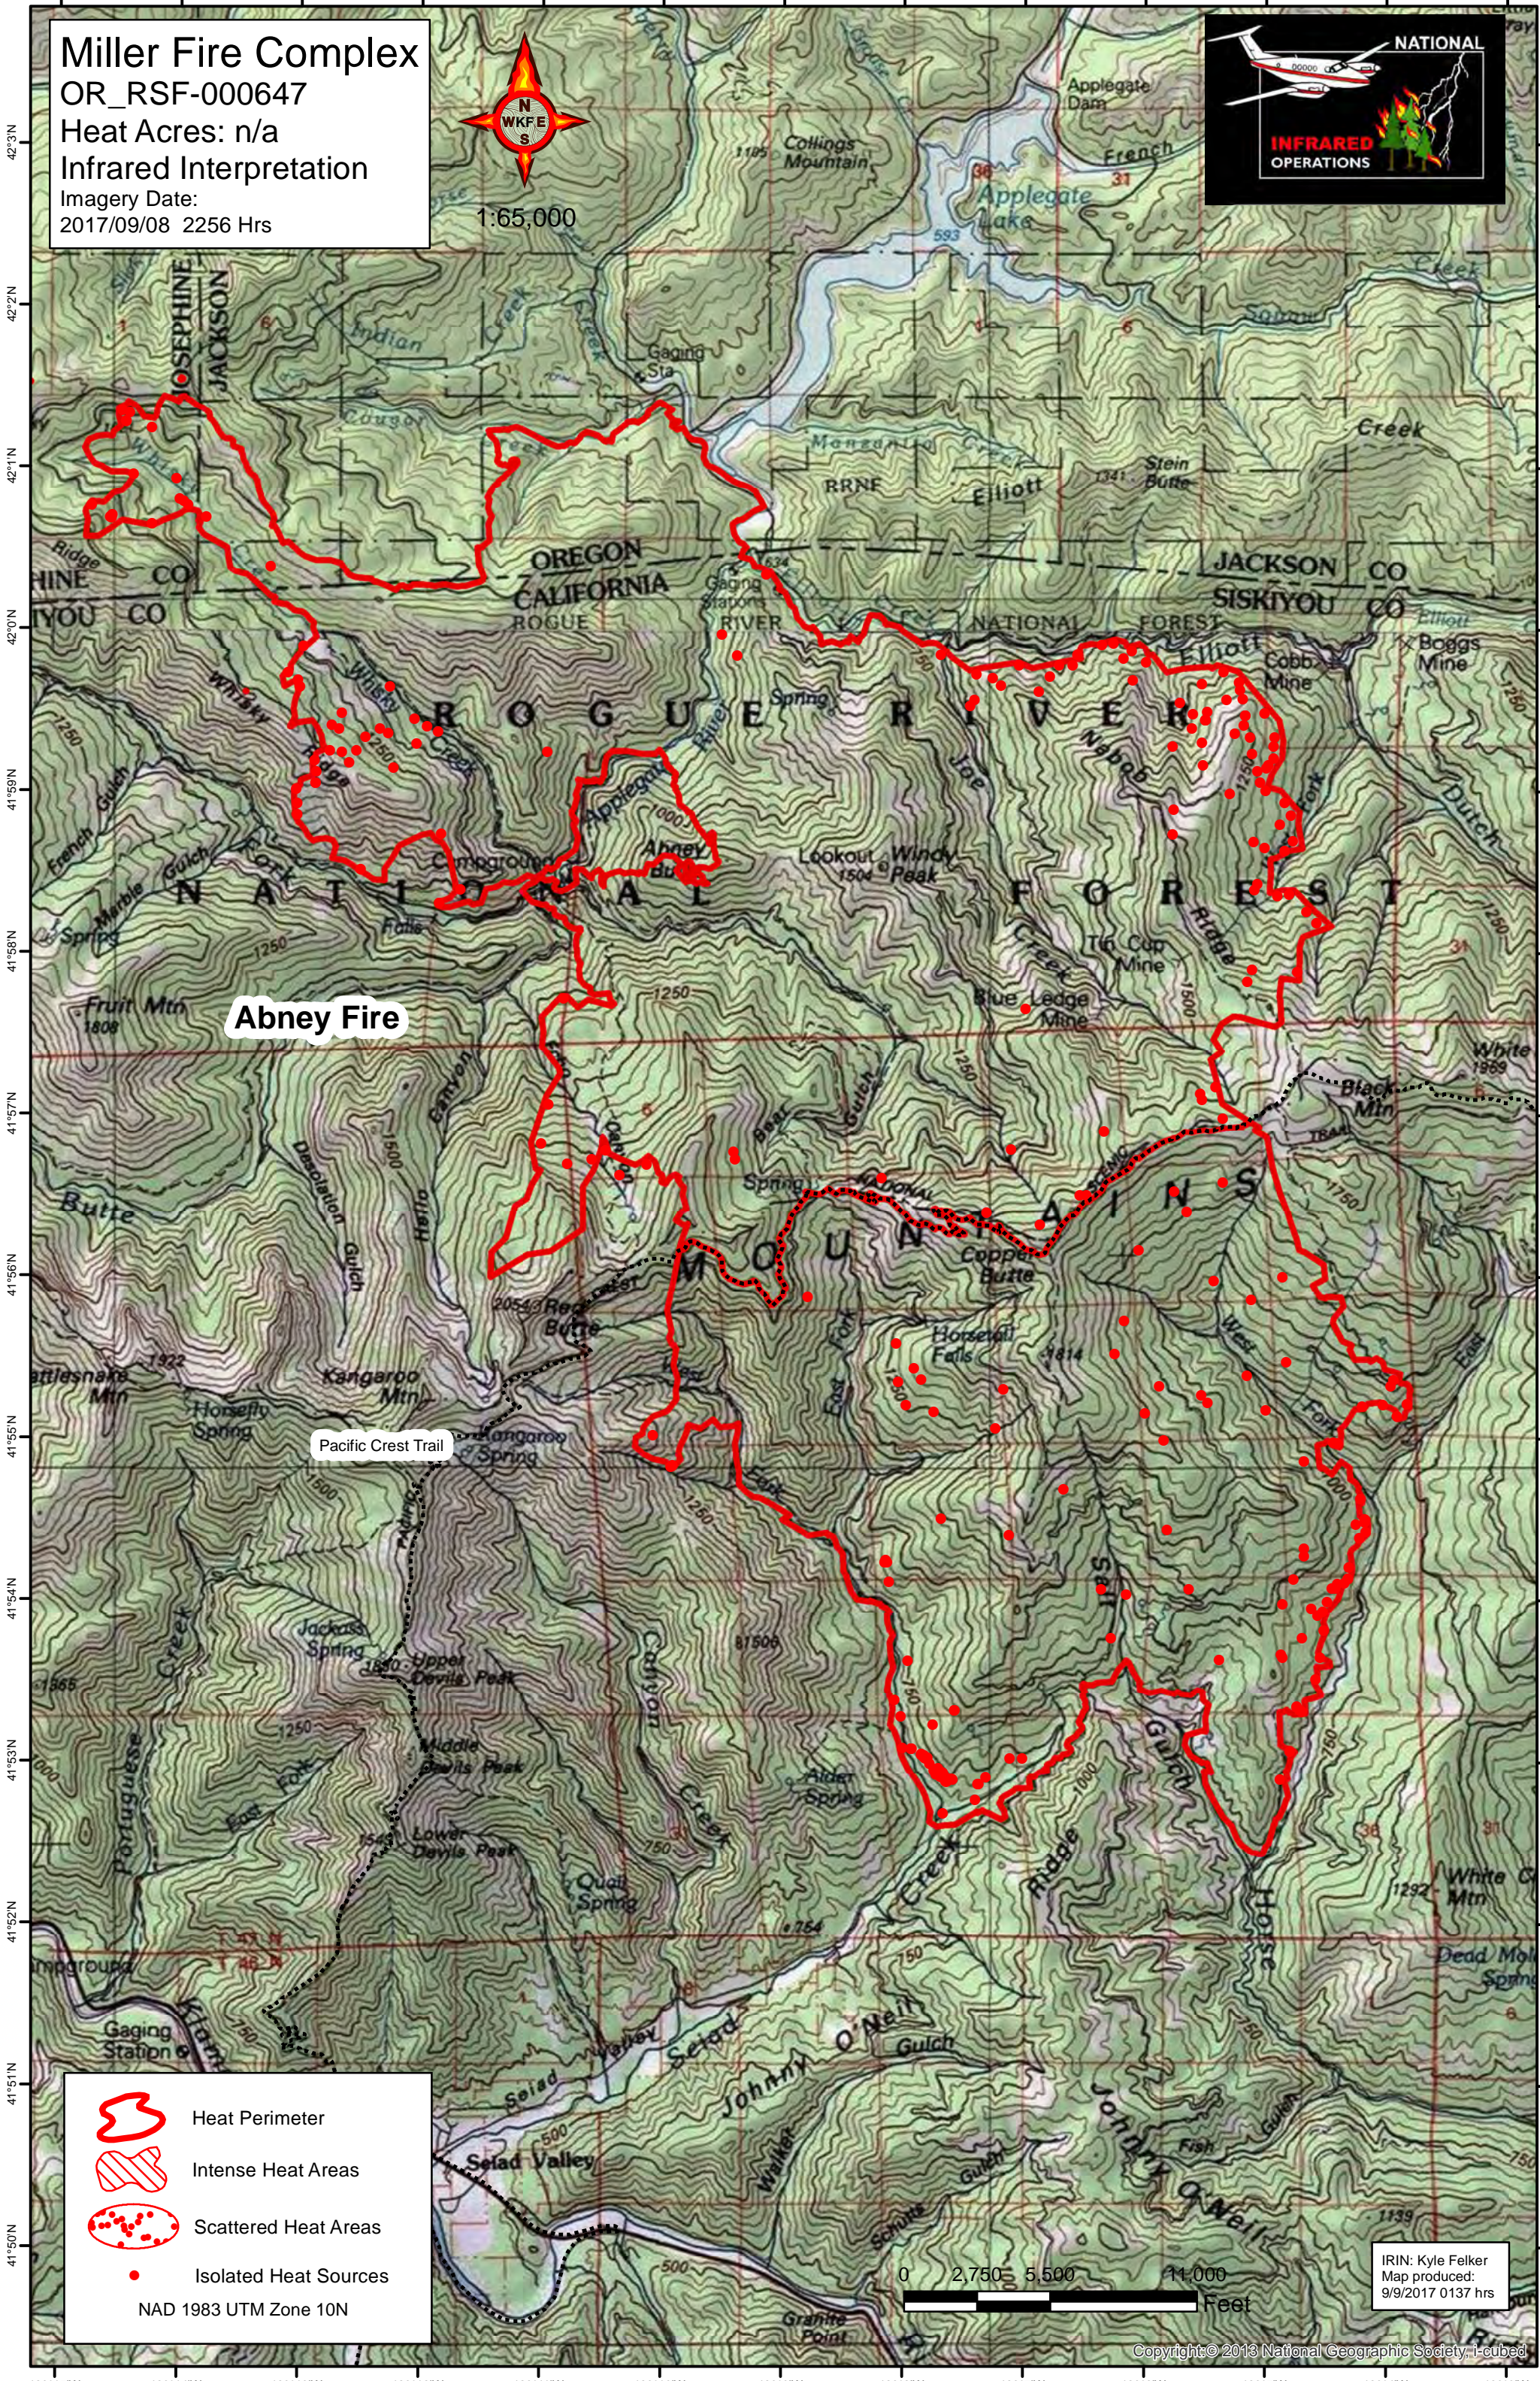

Miller Fire Complex
 OR_RSF-000647
 Heat Acres: n/a
 Infrared Interpretation
 Imagery Date:
 2017/09/08 2256 Hrs

Abney Fire

Pacific Crest Trail

- Heat Perimeter
- Intense Heat Areas
- Scattered Heat Areas
- Isolated Heat Sources

NAD 1983 UTM Zone 10N

IRIN: Kyle Felker
 Map produced:
 9/9/2017 0137 hrs