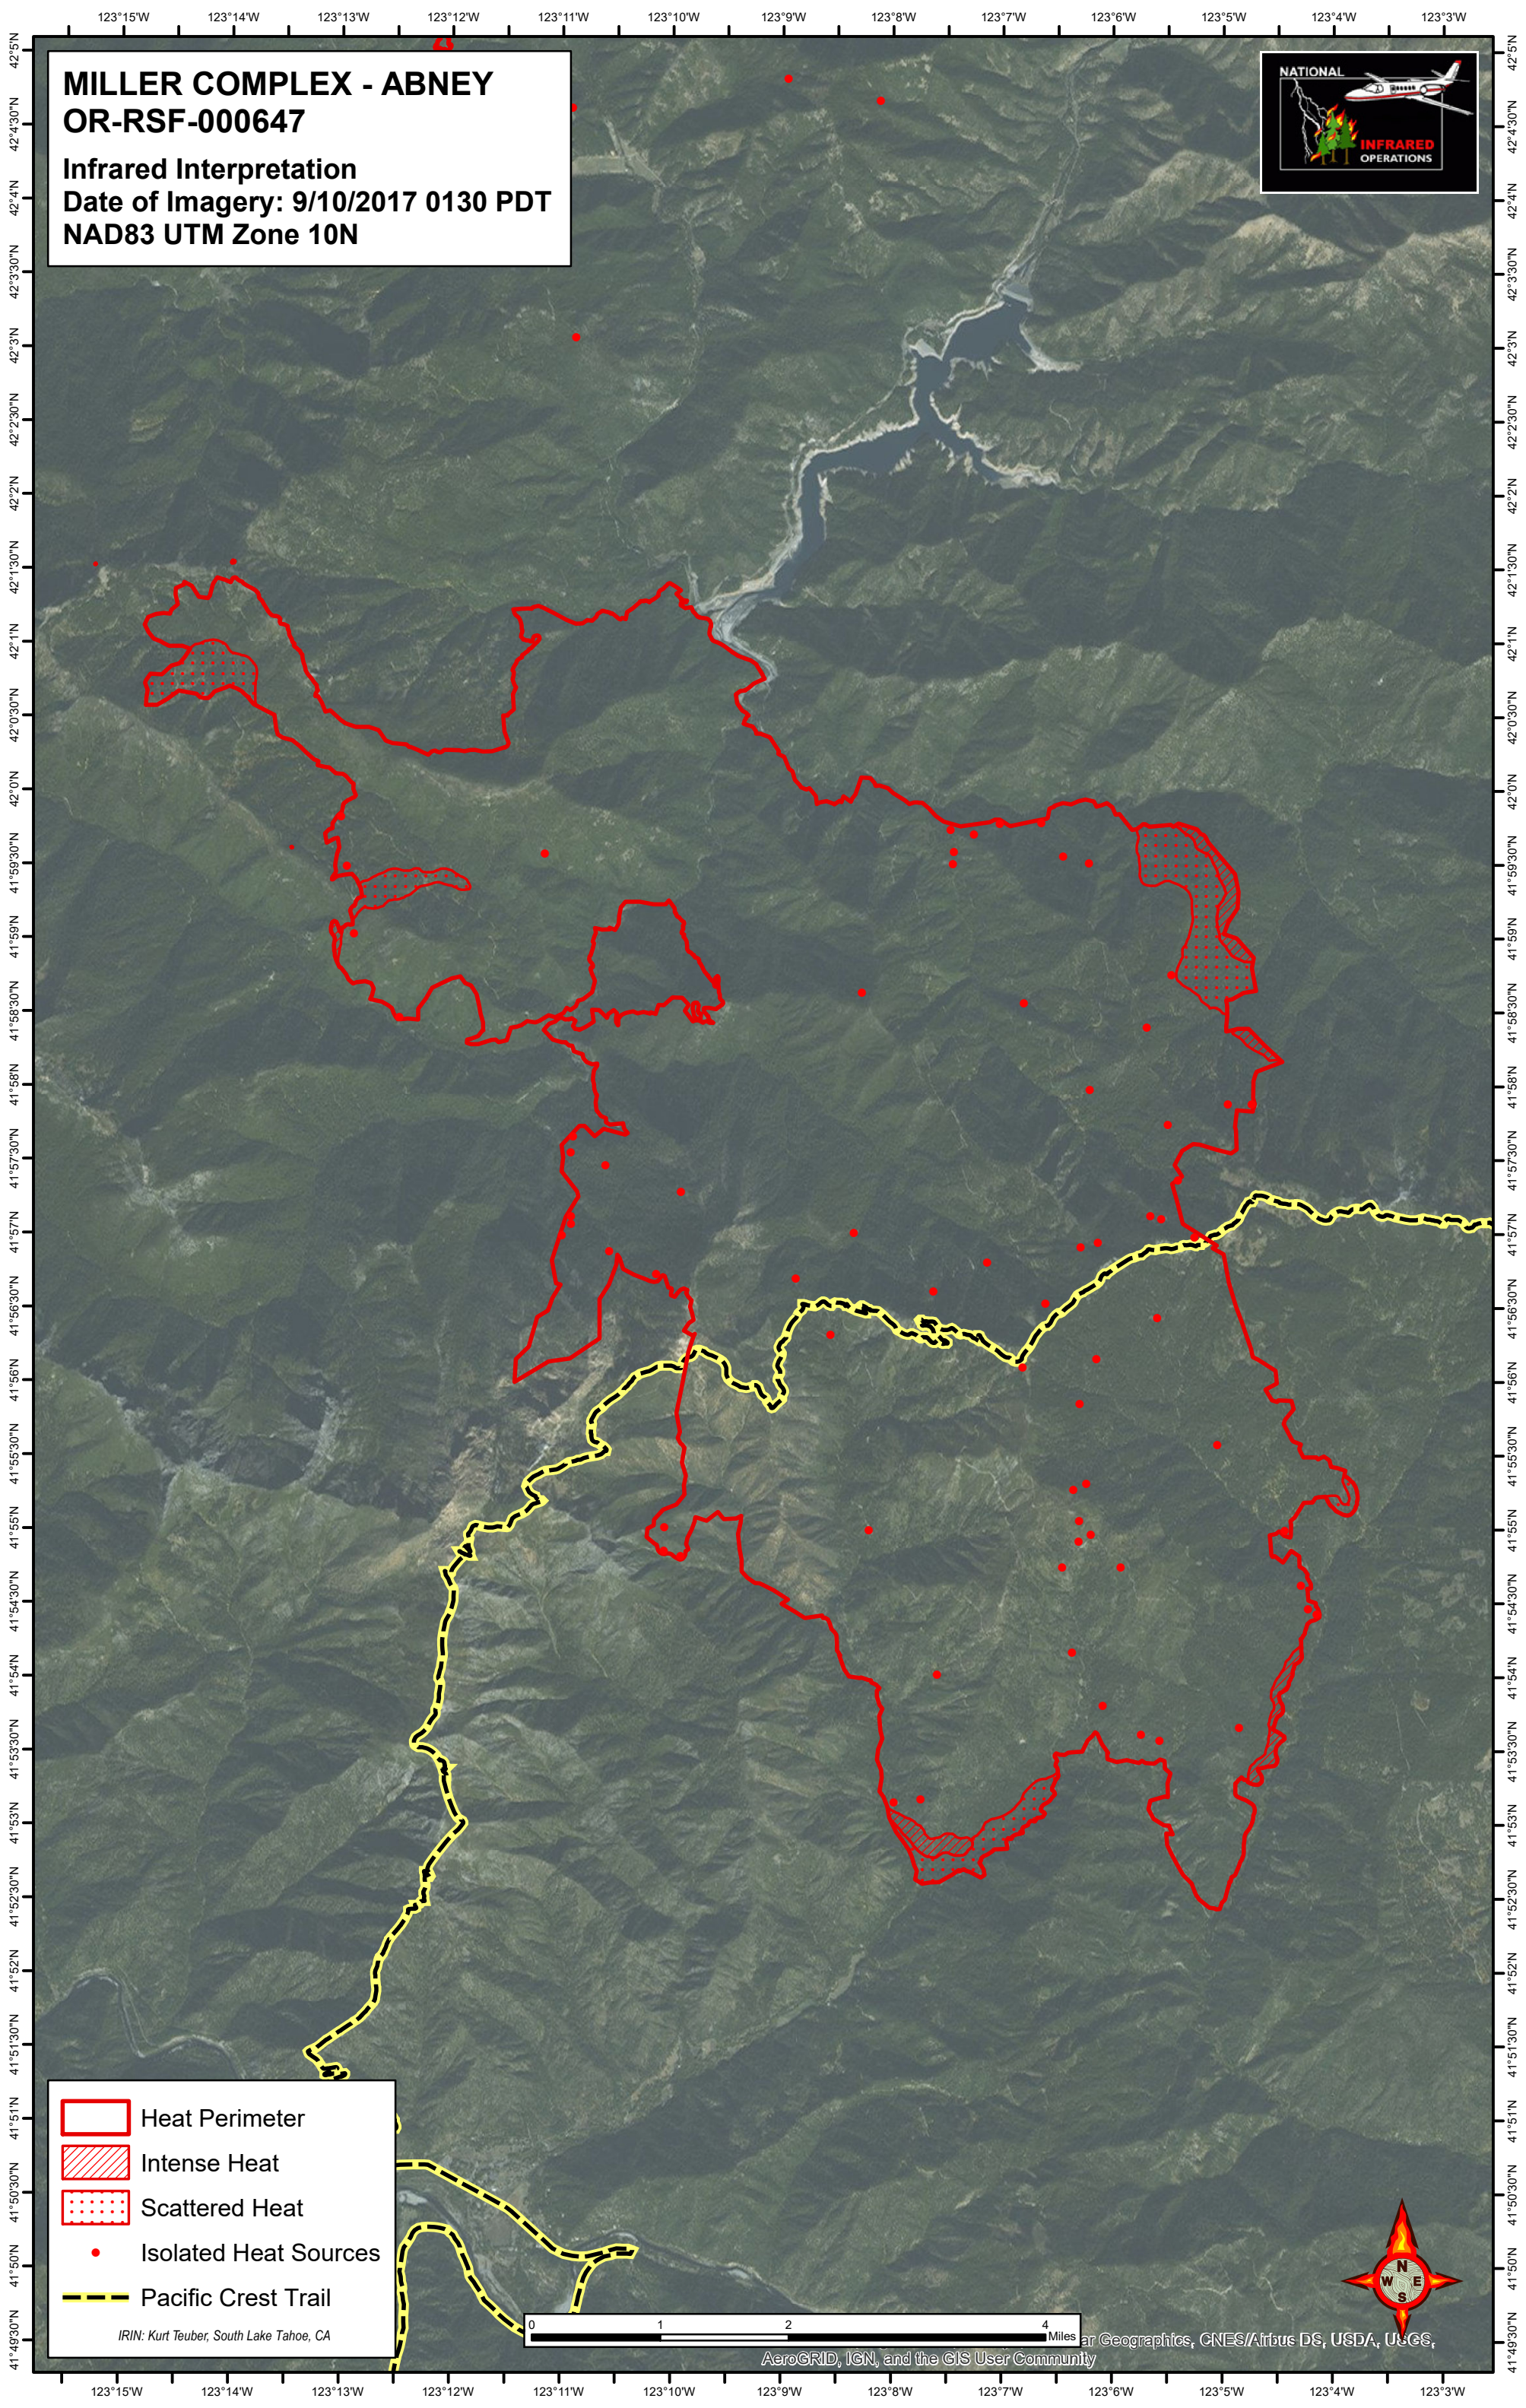

MILLER COMPLEX - ABNEY
OR-RSF-000647
Infrared Interpretation
Date of Imagery: 9/10/2017 0130 PDT
NAD83 UTM Zone 10N

Heat Perimeter
 Intense Heat
 Scattered Heat
 Isolated Heat Sources
 Pacific Crest Trail

IRIN: Kurt Teuber, South Lake Tahoe, CA