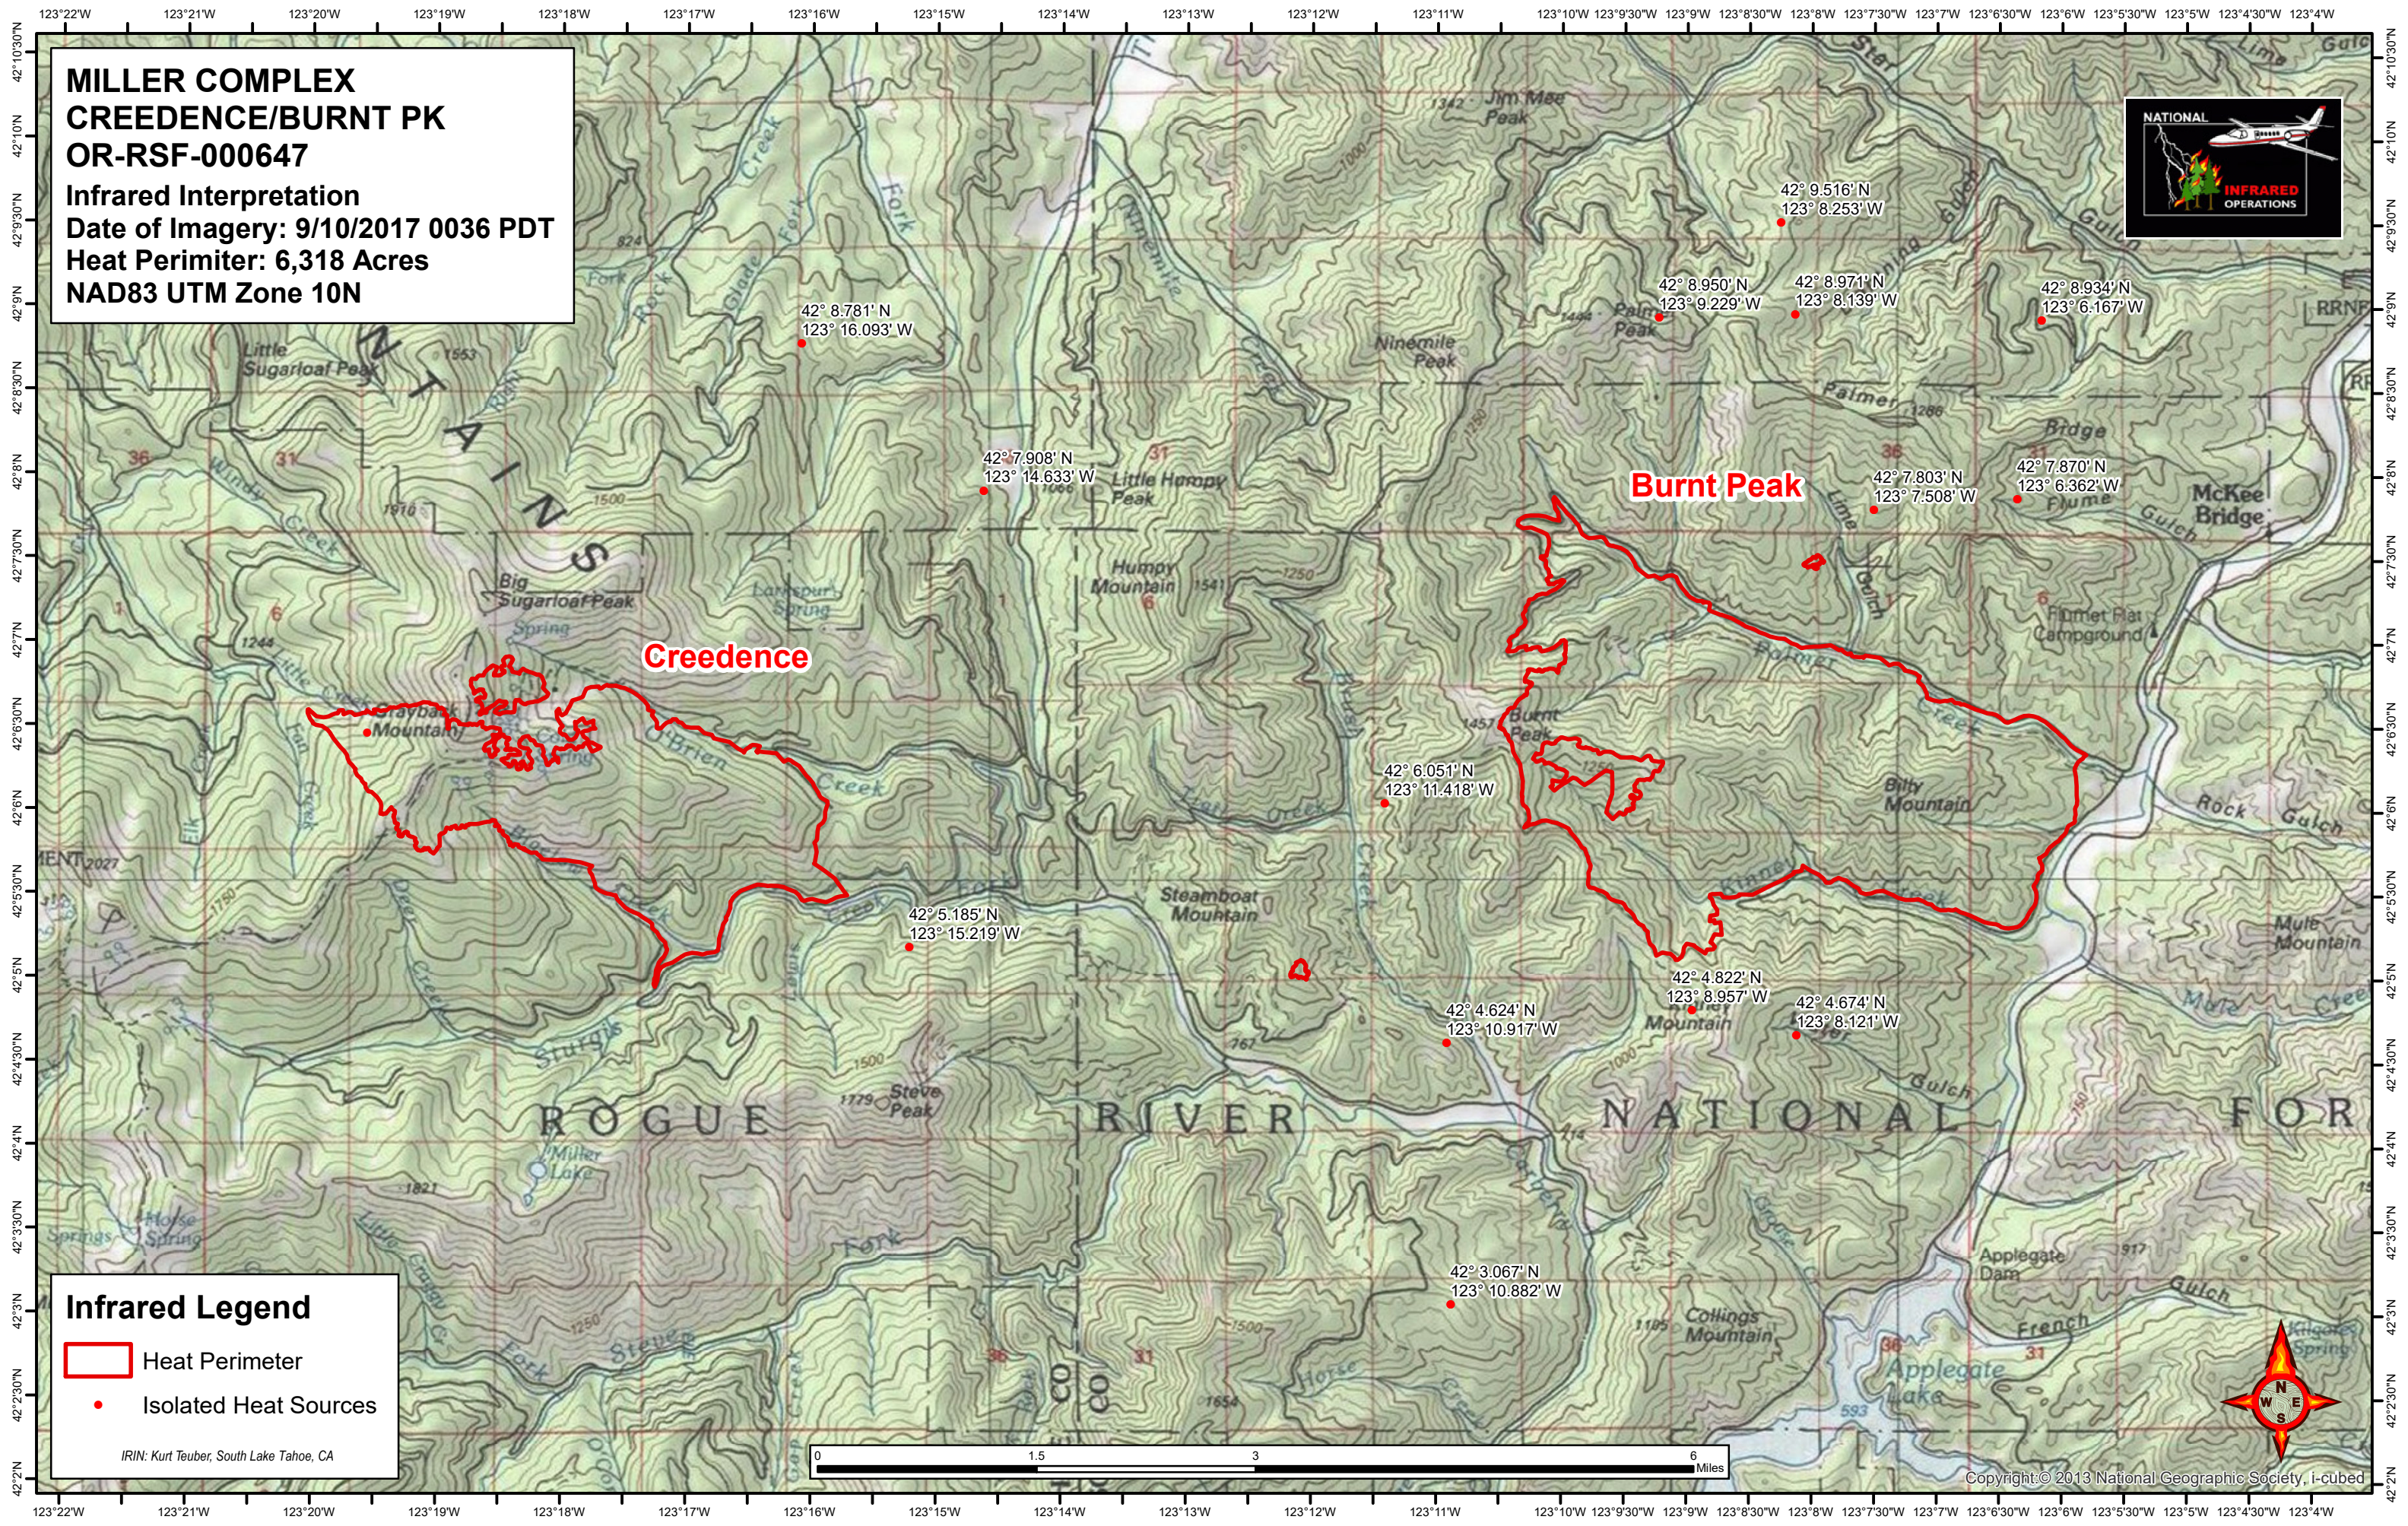

# MILLER COMPLEX CREEDENCE/BURNT PK OR-RSF-000647

Infrared Interpretation  
Date of Imagery: 9/10/2017 0036 PDT  
Heat Perimeter: 6,318 Acres  
NAD83 UTM Zone 10N

### Infrared Legend

- Heat Perimeter
- Isolated Heat Sources

IRIN: Kurt Teuber, South Lake Tahoe, CA