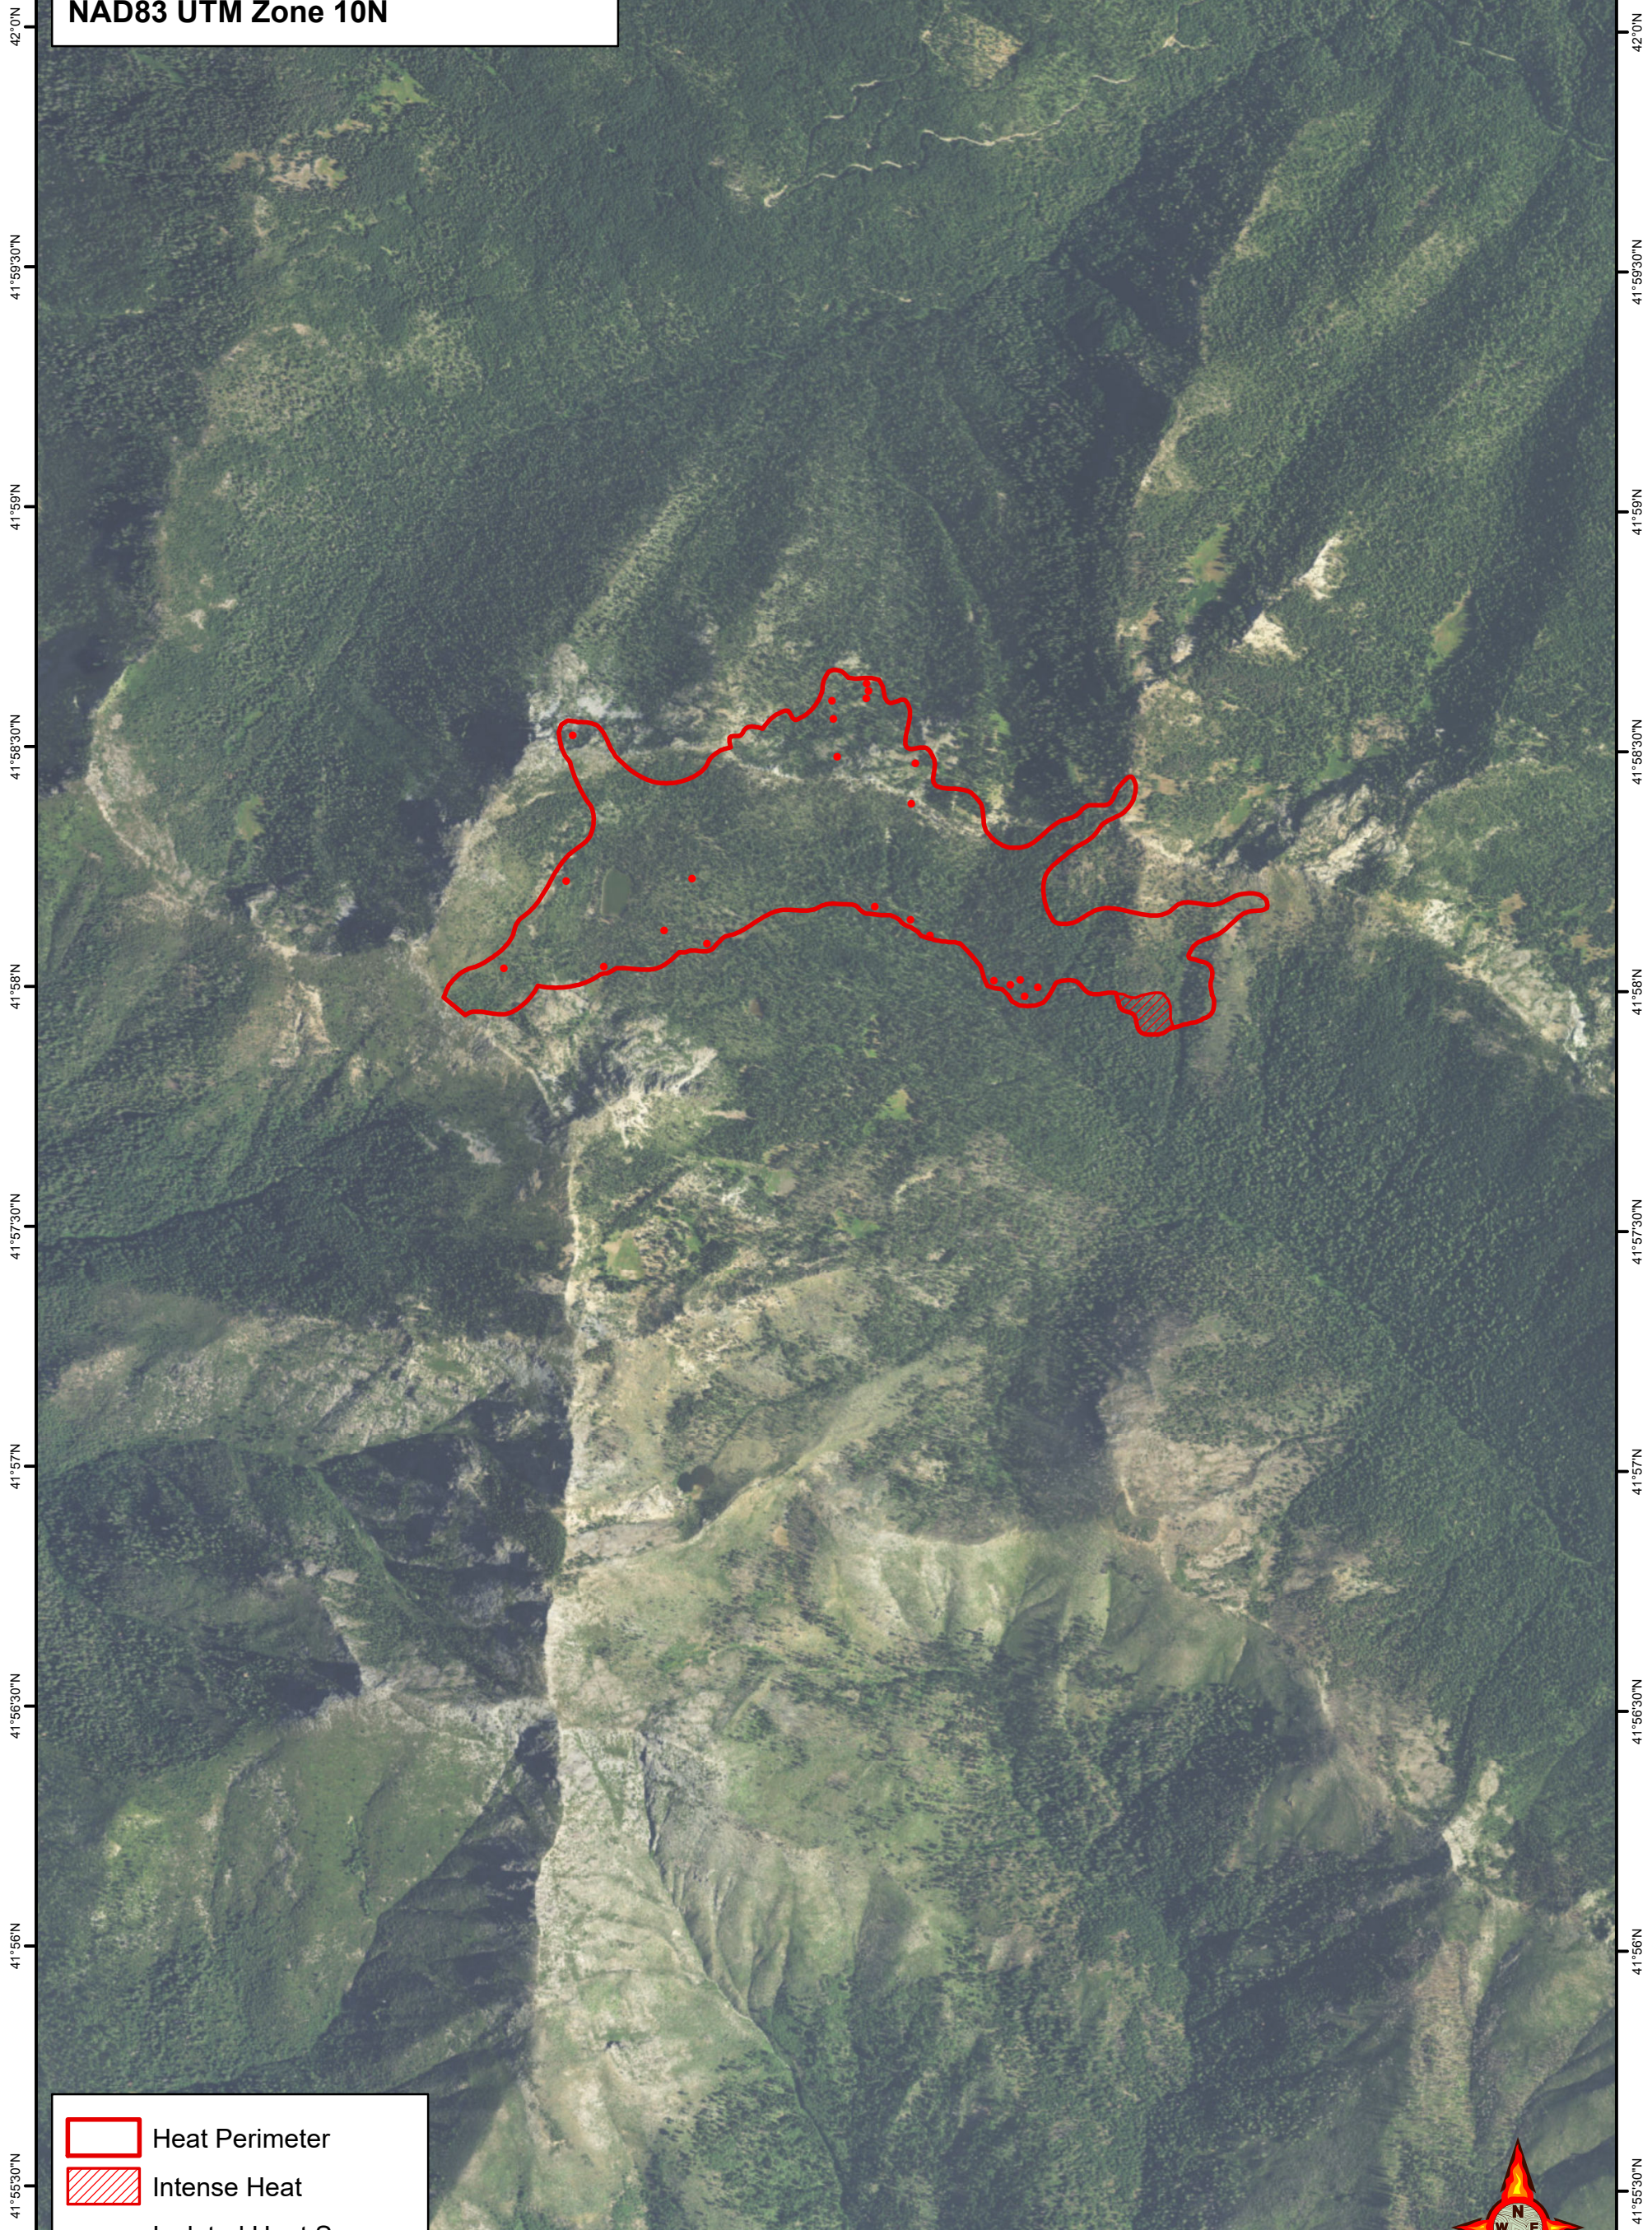

123°19'30"W 123°19'W 123°18'30"W 123°18'W 123°17'30"W 123°17'W 123°16'30"W 123°16'W 123°15'30"W

MILLER COMPLEX - KNOX
OR-RSF-000647
Infrared Interpretation
Date of Imagery: 9/11/2017 2332 PDT
NAD83 UTM Zone 10N

-  Heat Perimeter
-  Intense Heat
-  Isolated Heat Sources

IRIN: Kurt Teuber, South Lake Tahoe, CA

Star Geographics, CNES/Airbus DS, USDA, USGS, AeroGRID, IGN, and the GIS User Community

123°19'30"W 123°19'W 123°18'30"W 123°18'W 123°17'30"W 123°17'W 123°16'30"W 123°16'W 123°15'30"W