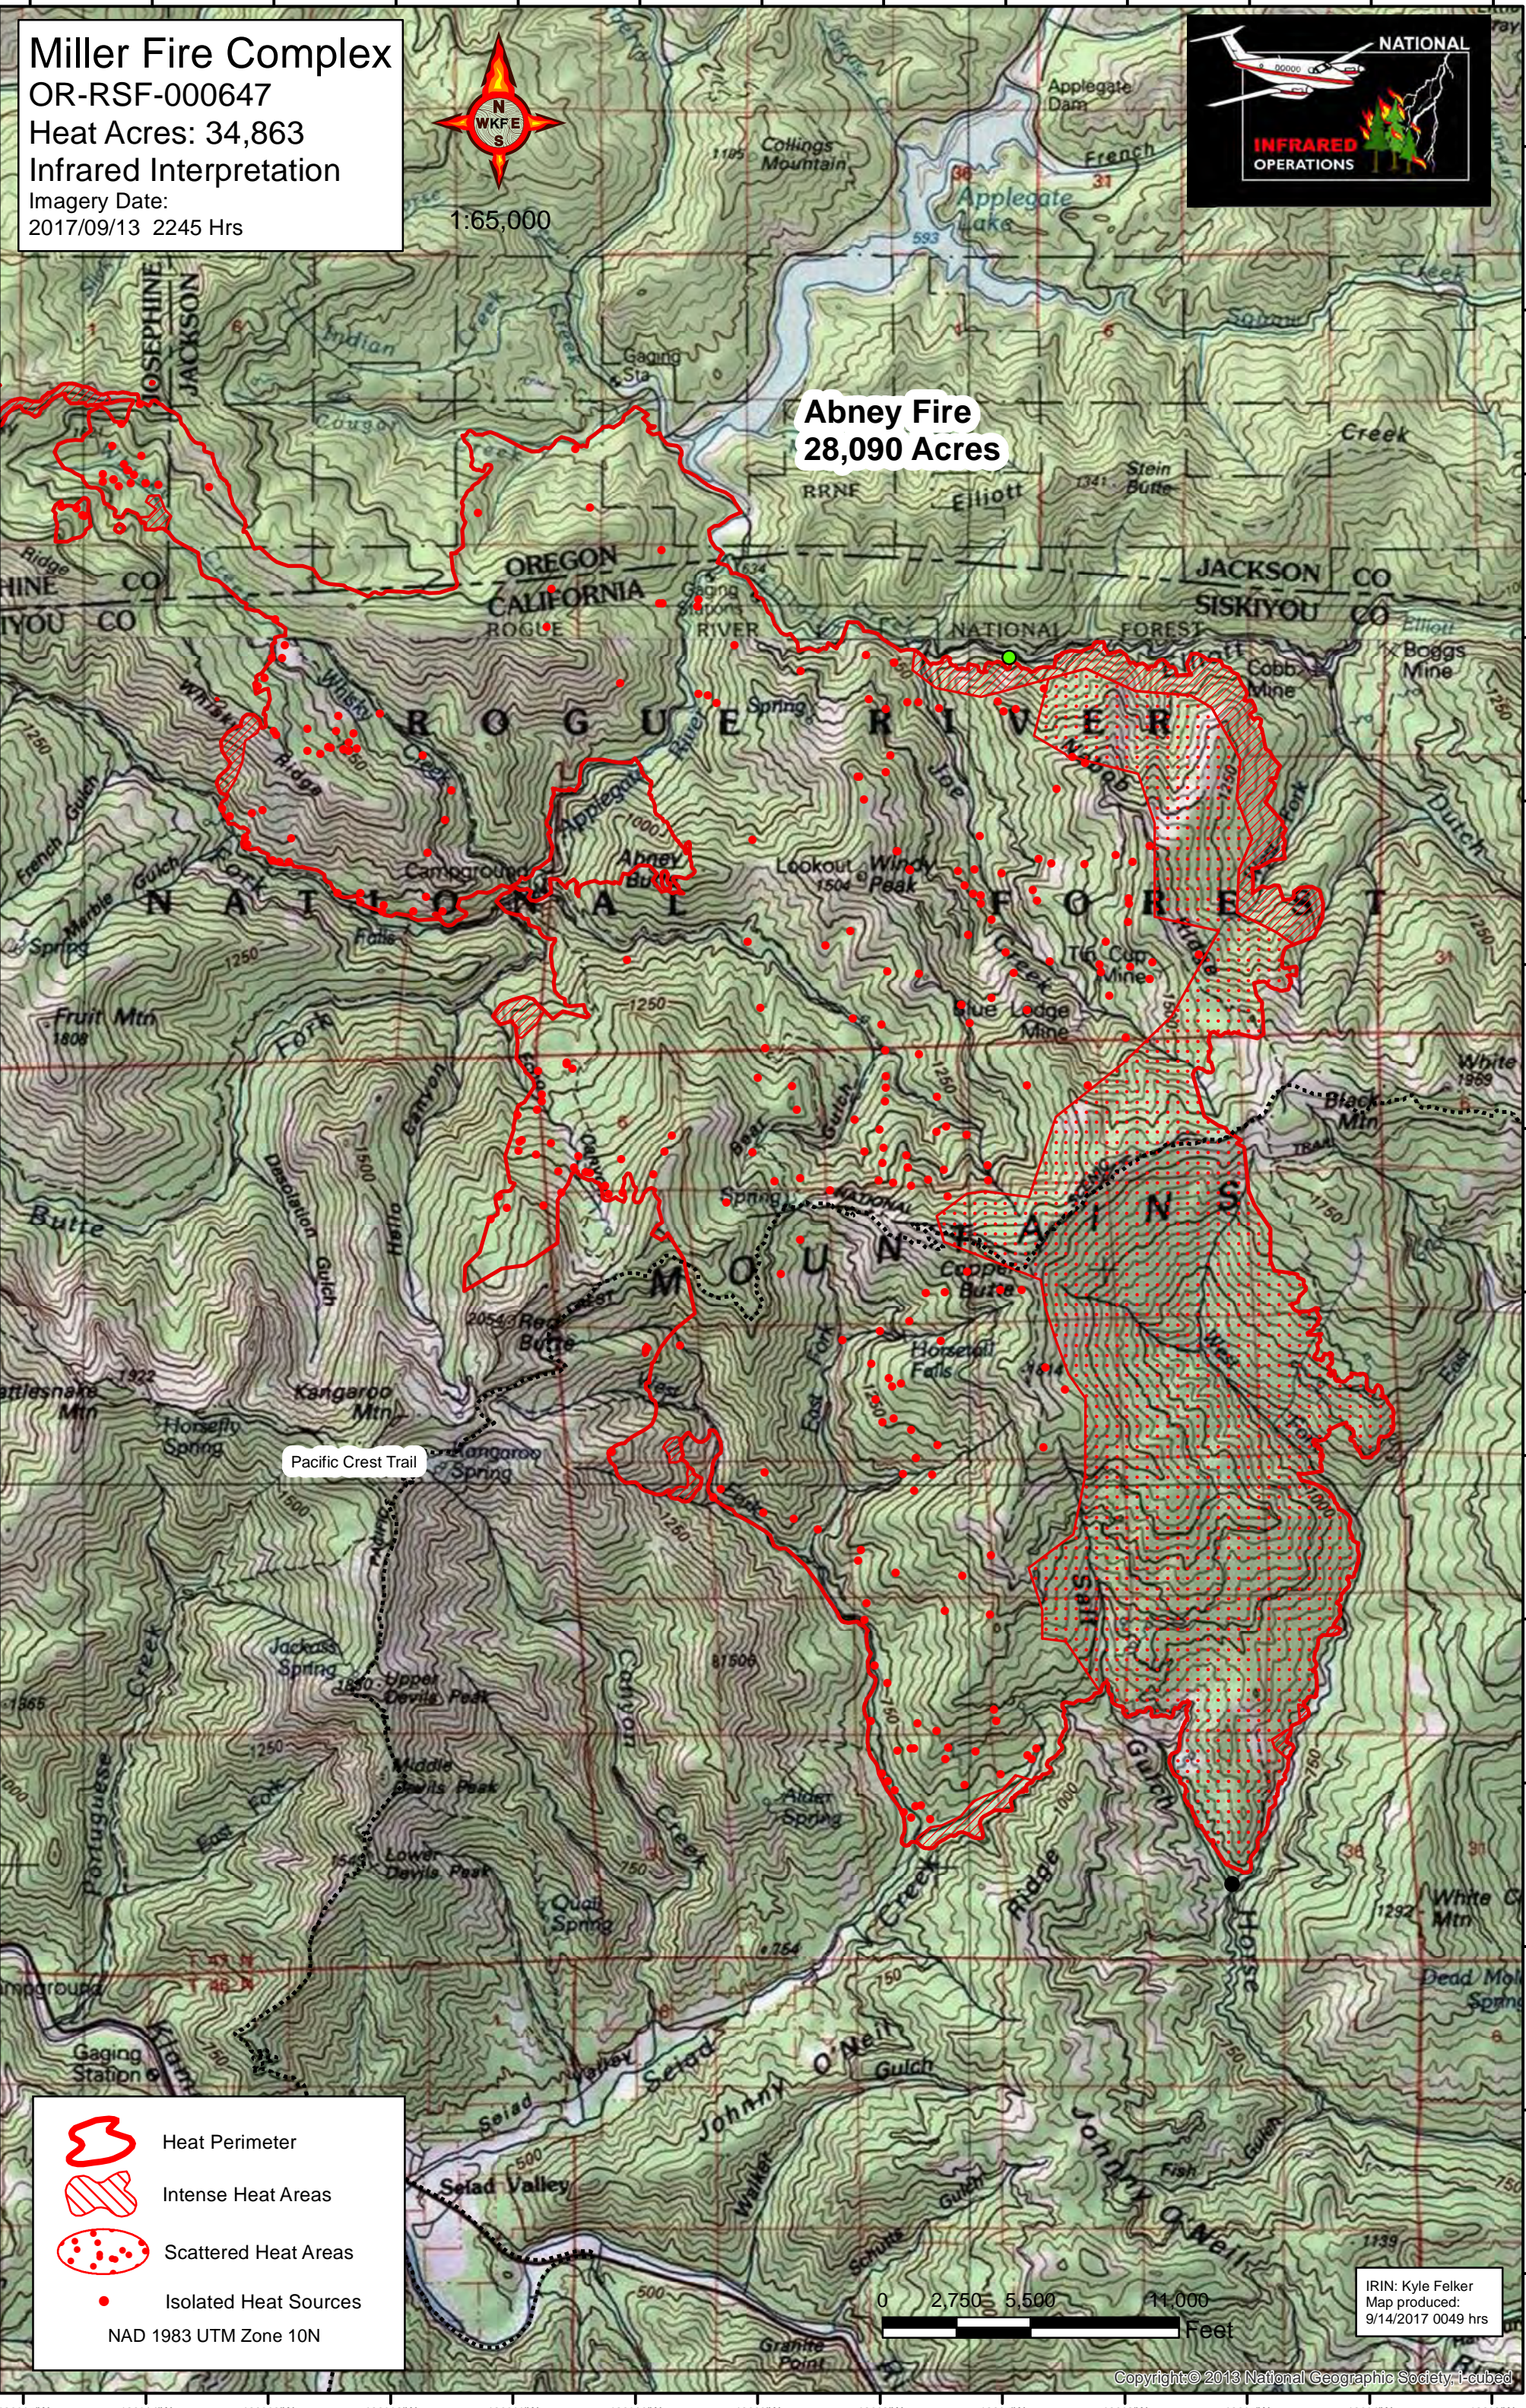

Miller Fire Complex
 OR-RSF-000647
 Heat Acres: 34,863
 Infrared Interpretation
 Imagery Date:
 2017/09/13 2245 Hrs

Abney Fire
 28,090 Acres

Pacific Crest Trail

-  Heat Perimeter
-  Intense Heat Areas
-  Scattered Heat Areas
-  Isolated Heat Sources

NAD 1983 UTM Zone 10N

IRIN: Kyle Felker
 Map produced:
 9/14/2017 0049 hrs