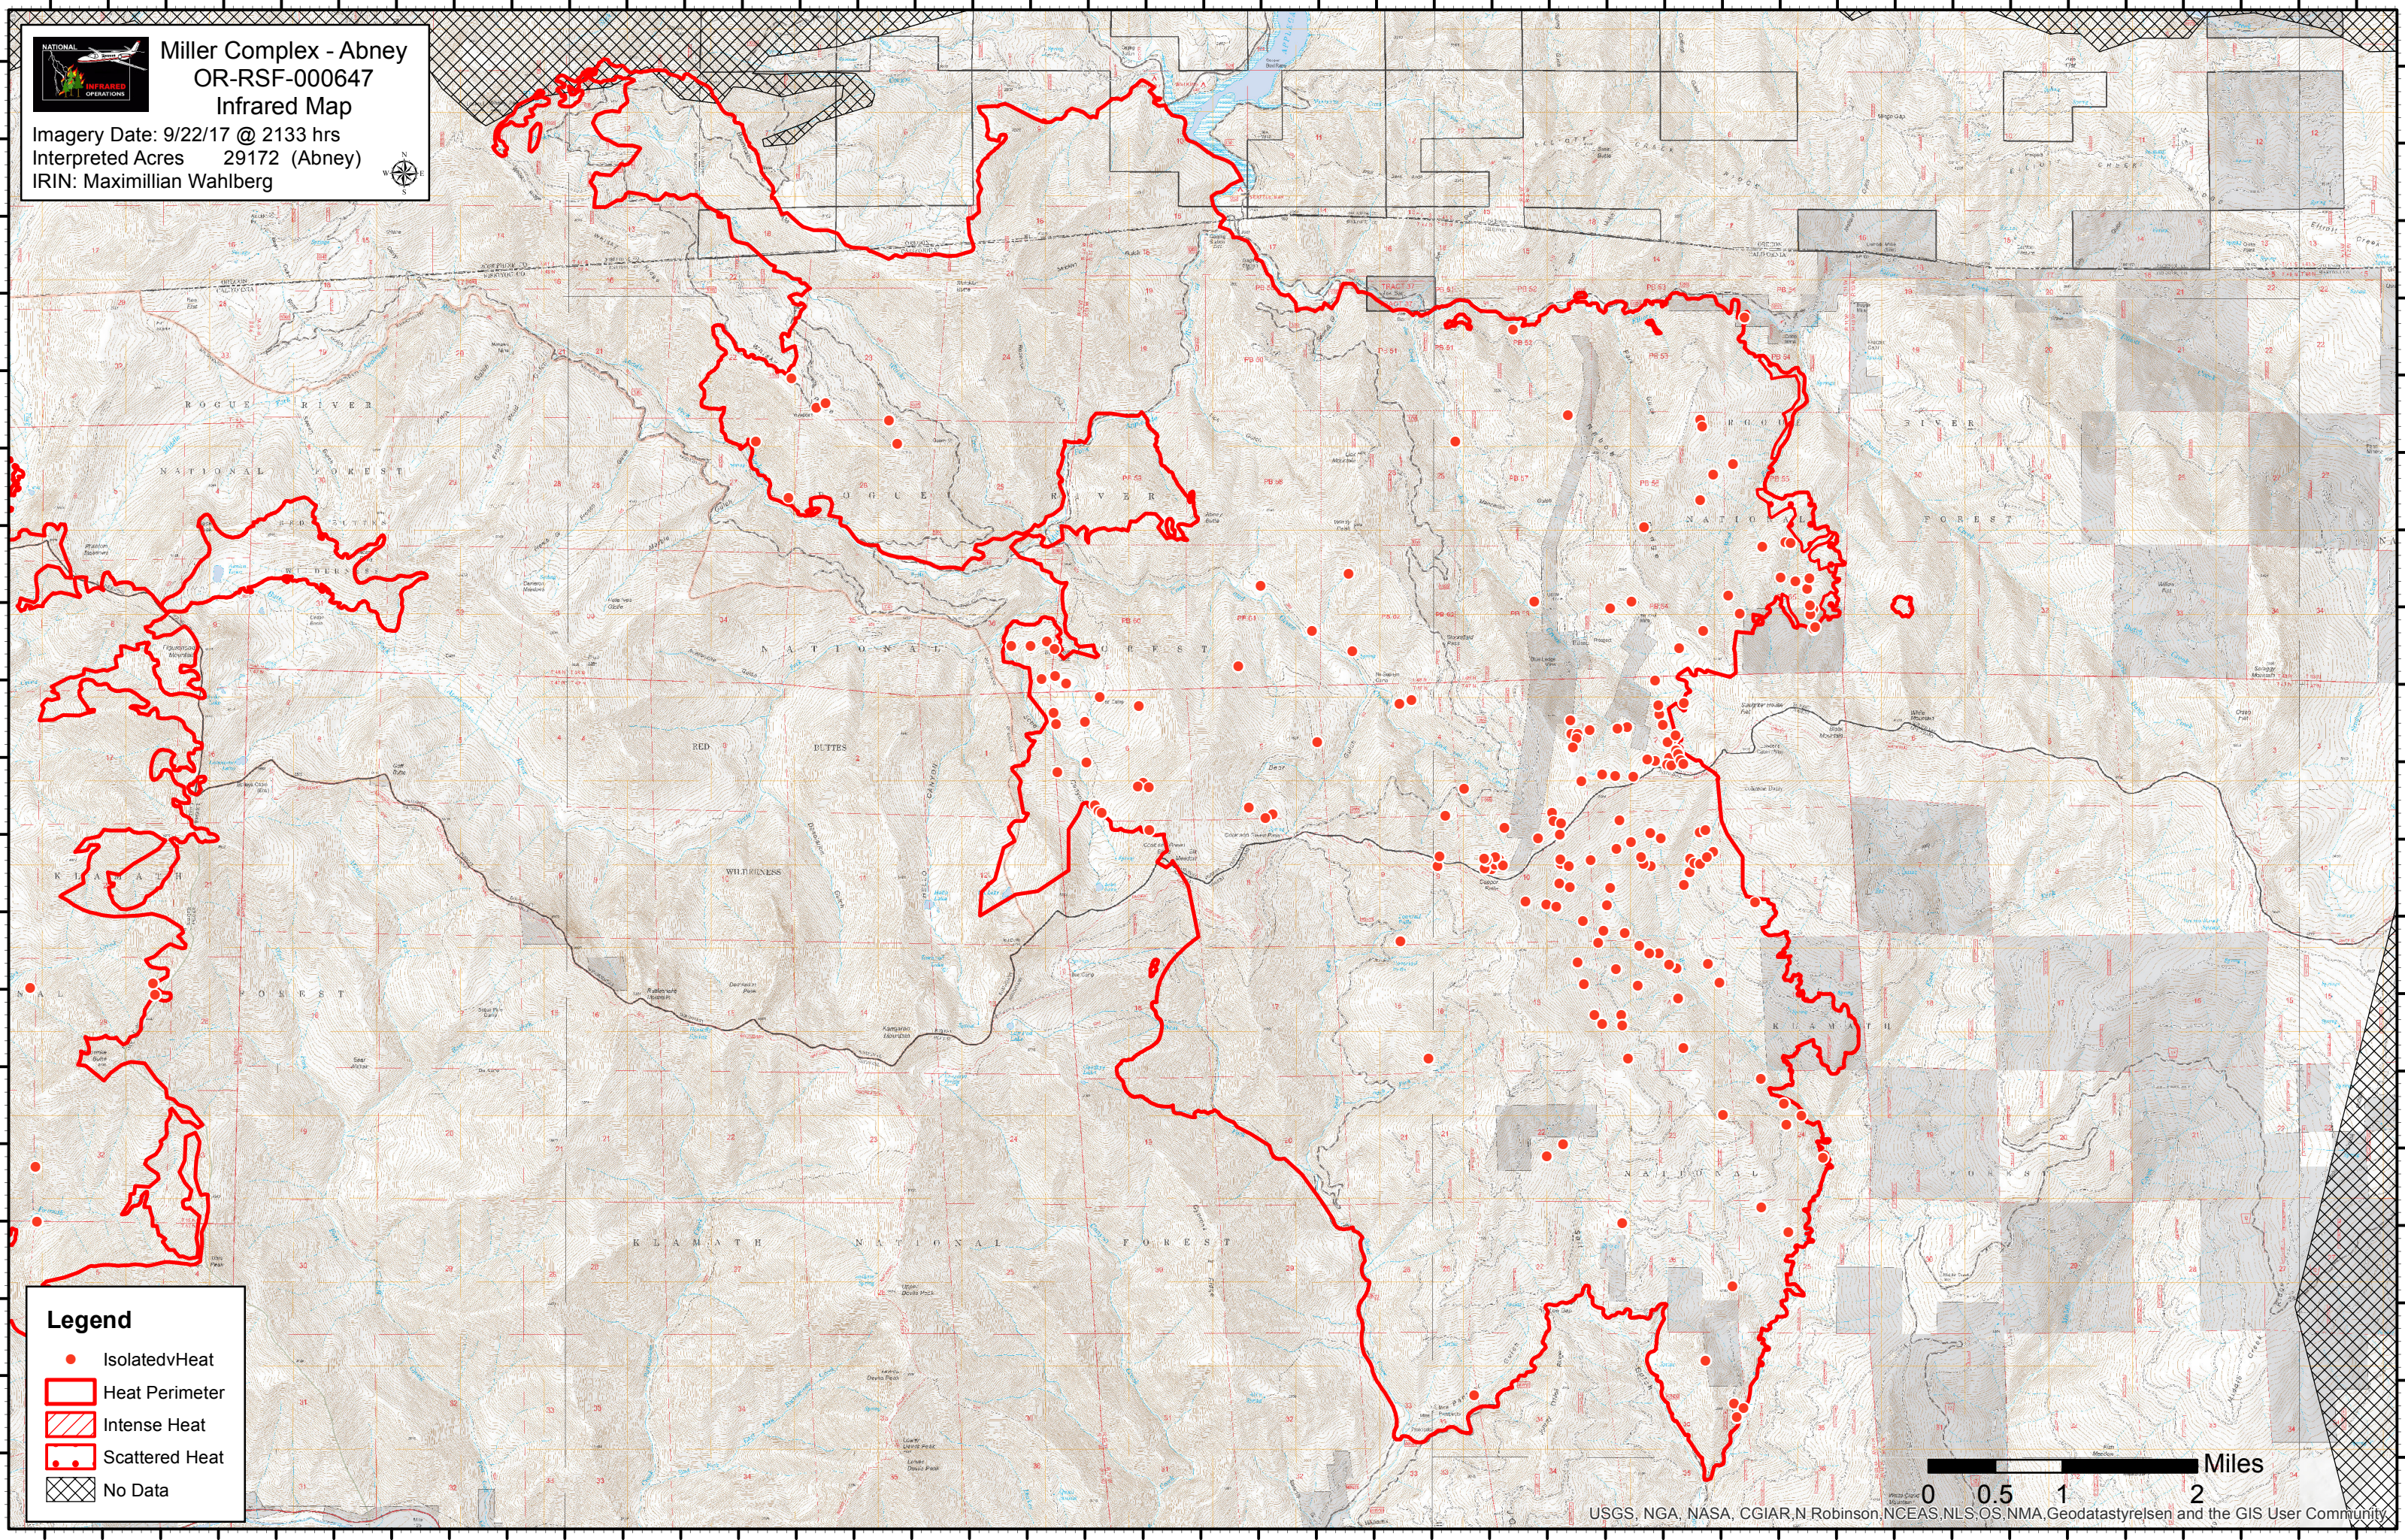

Miller Complex - Abney
OR-RSF-000647
Infrared Map

Imagery Date: 9/22/17 @ 2133 hrs
 Interpreted Acres 29172 (Abney)
 IRIN: Maximillian Wahlberg

Legend

- IsolatedvHeat
- Heat Perimeter
- Intense Heat
- Scattered Heat
- No Data