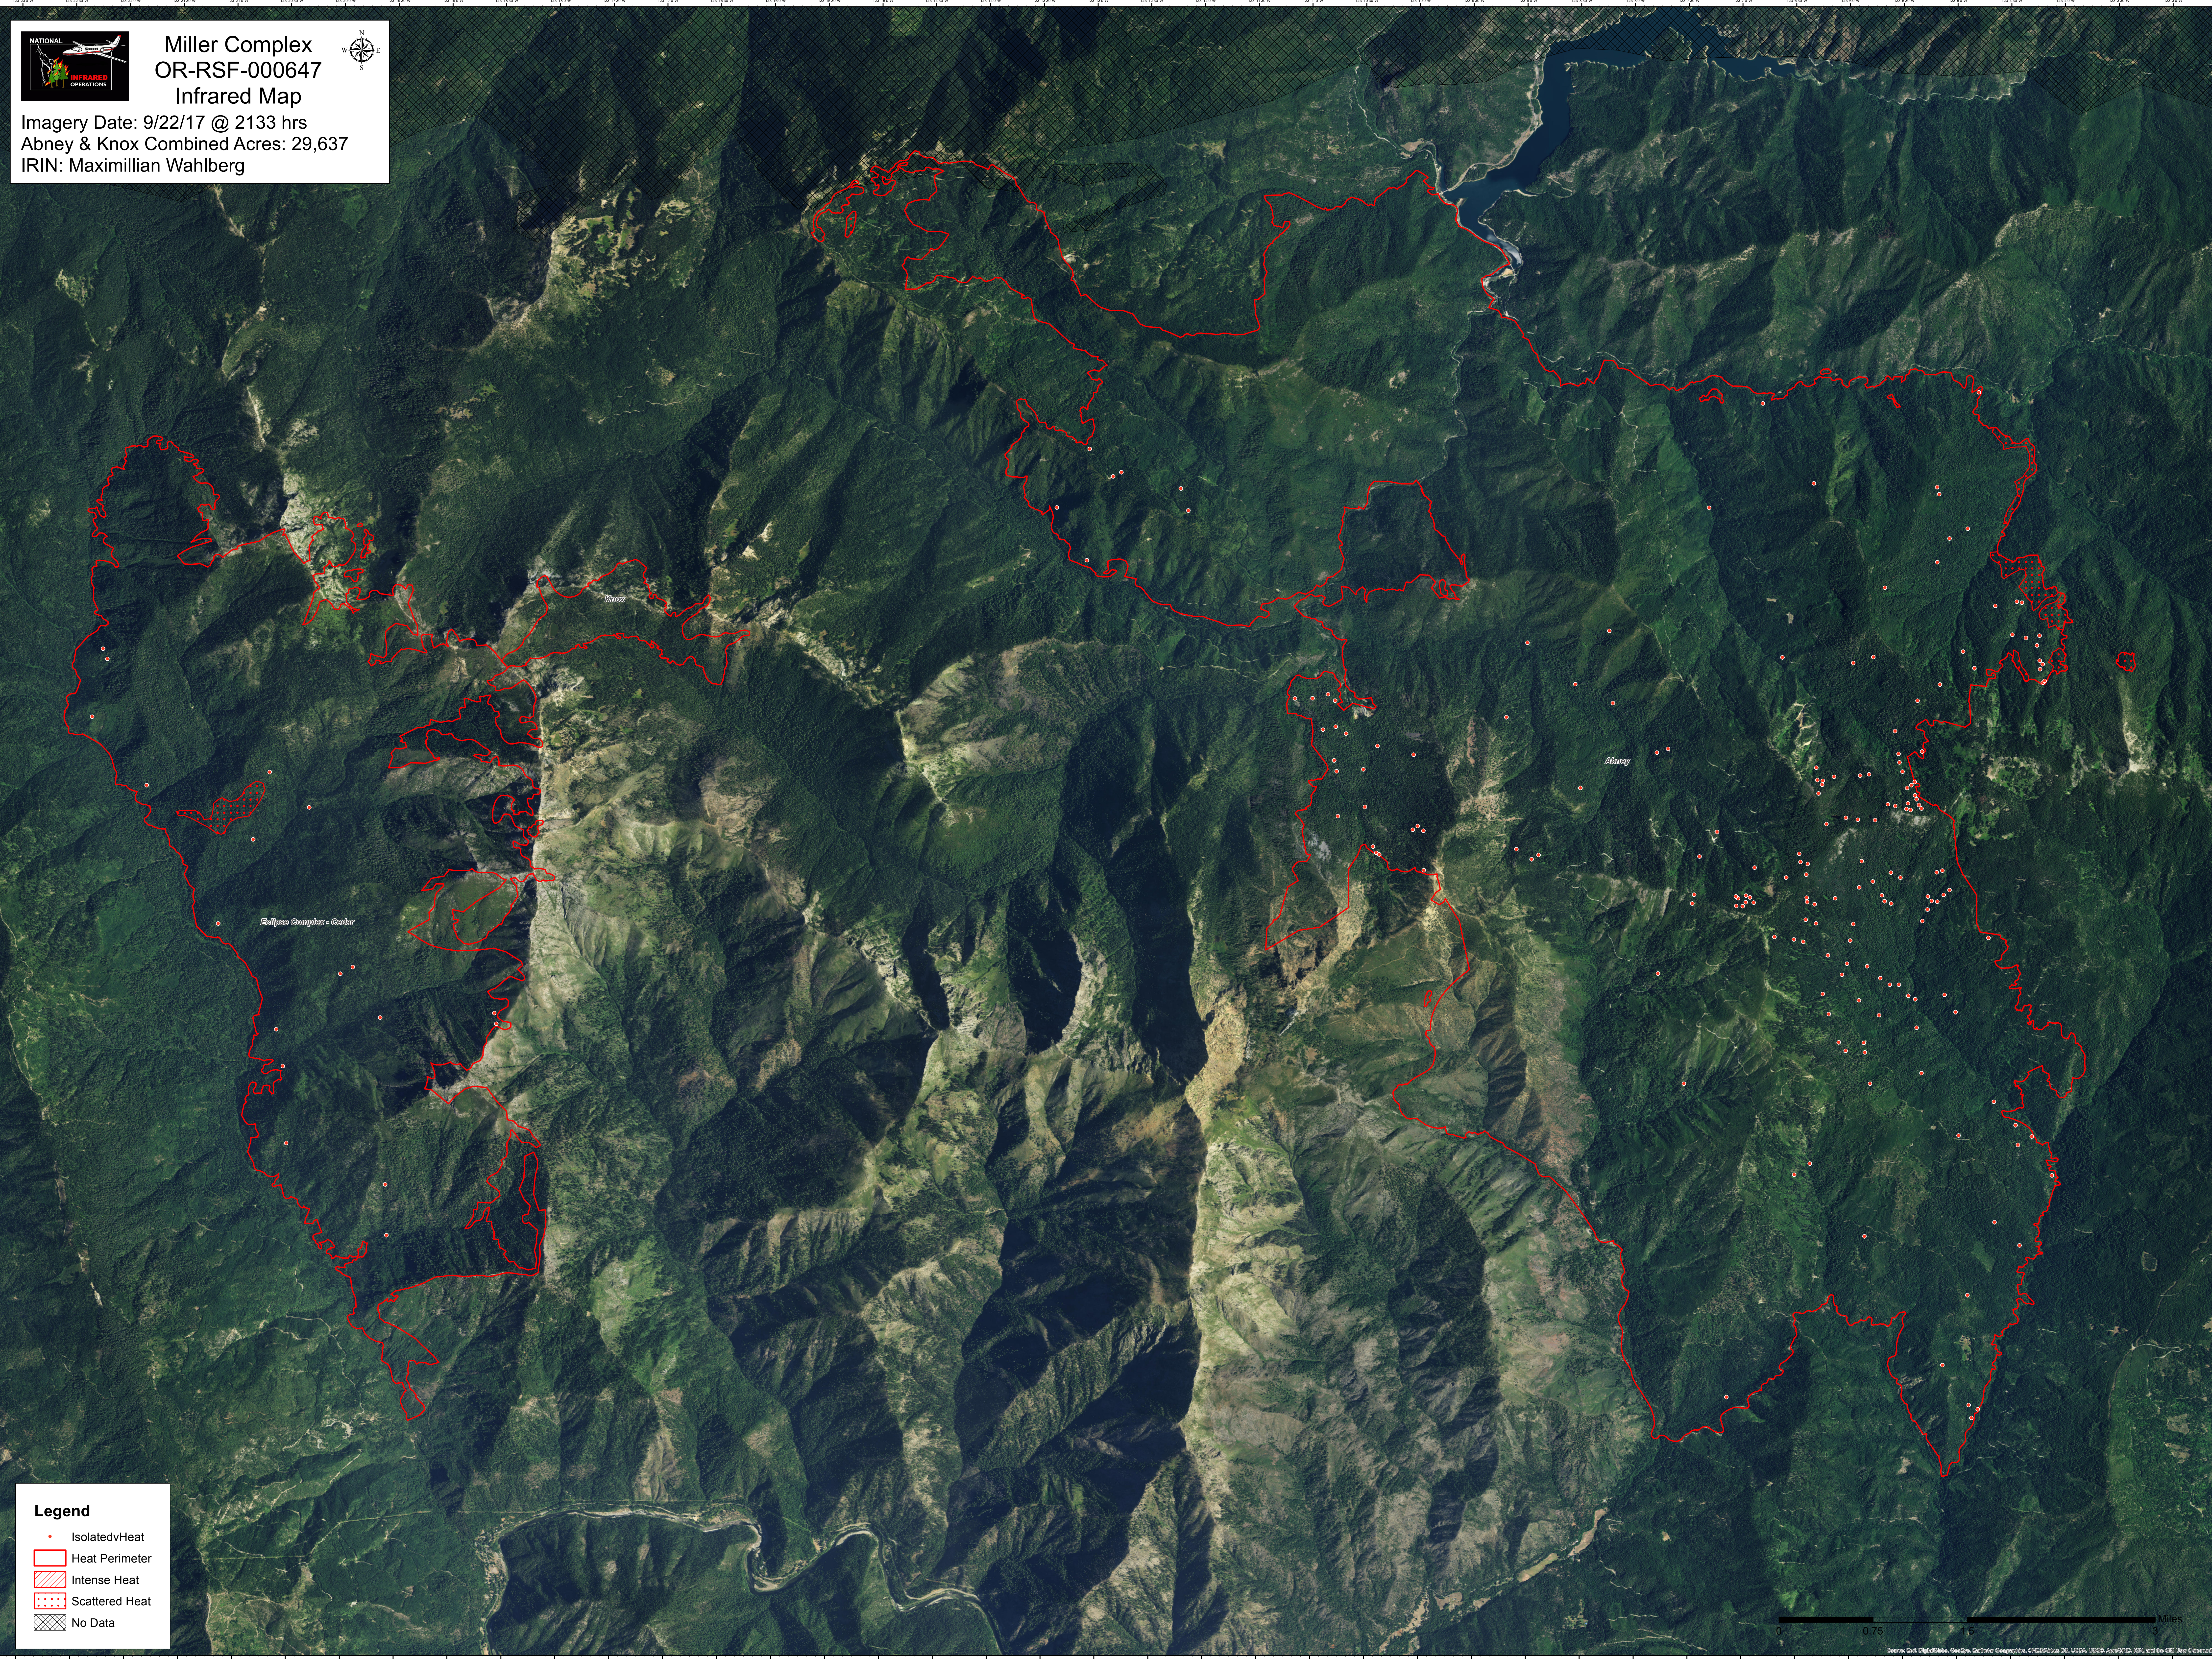

# Miller Complex OR-RSF-000647 Infrared Map

Imagery Date: 9/22/17 @ 2133 hrs  
Abney & Knox Combined Acres: 29,637  
IRIN: Maximilian Wahlberg

## Legend

- Isolated Heat
- ▭ Heat Perimeter
- ▨ Intense Heat
- ▤ Scattered Heat
- No Data