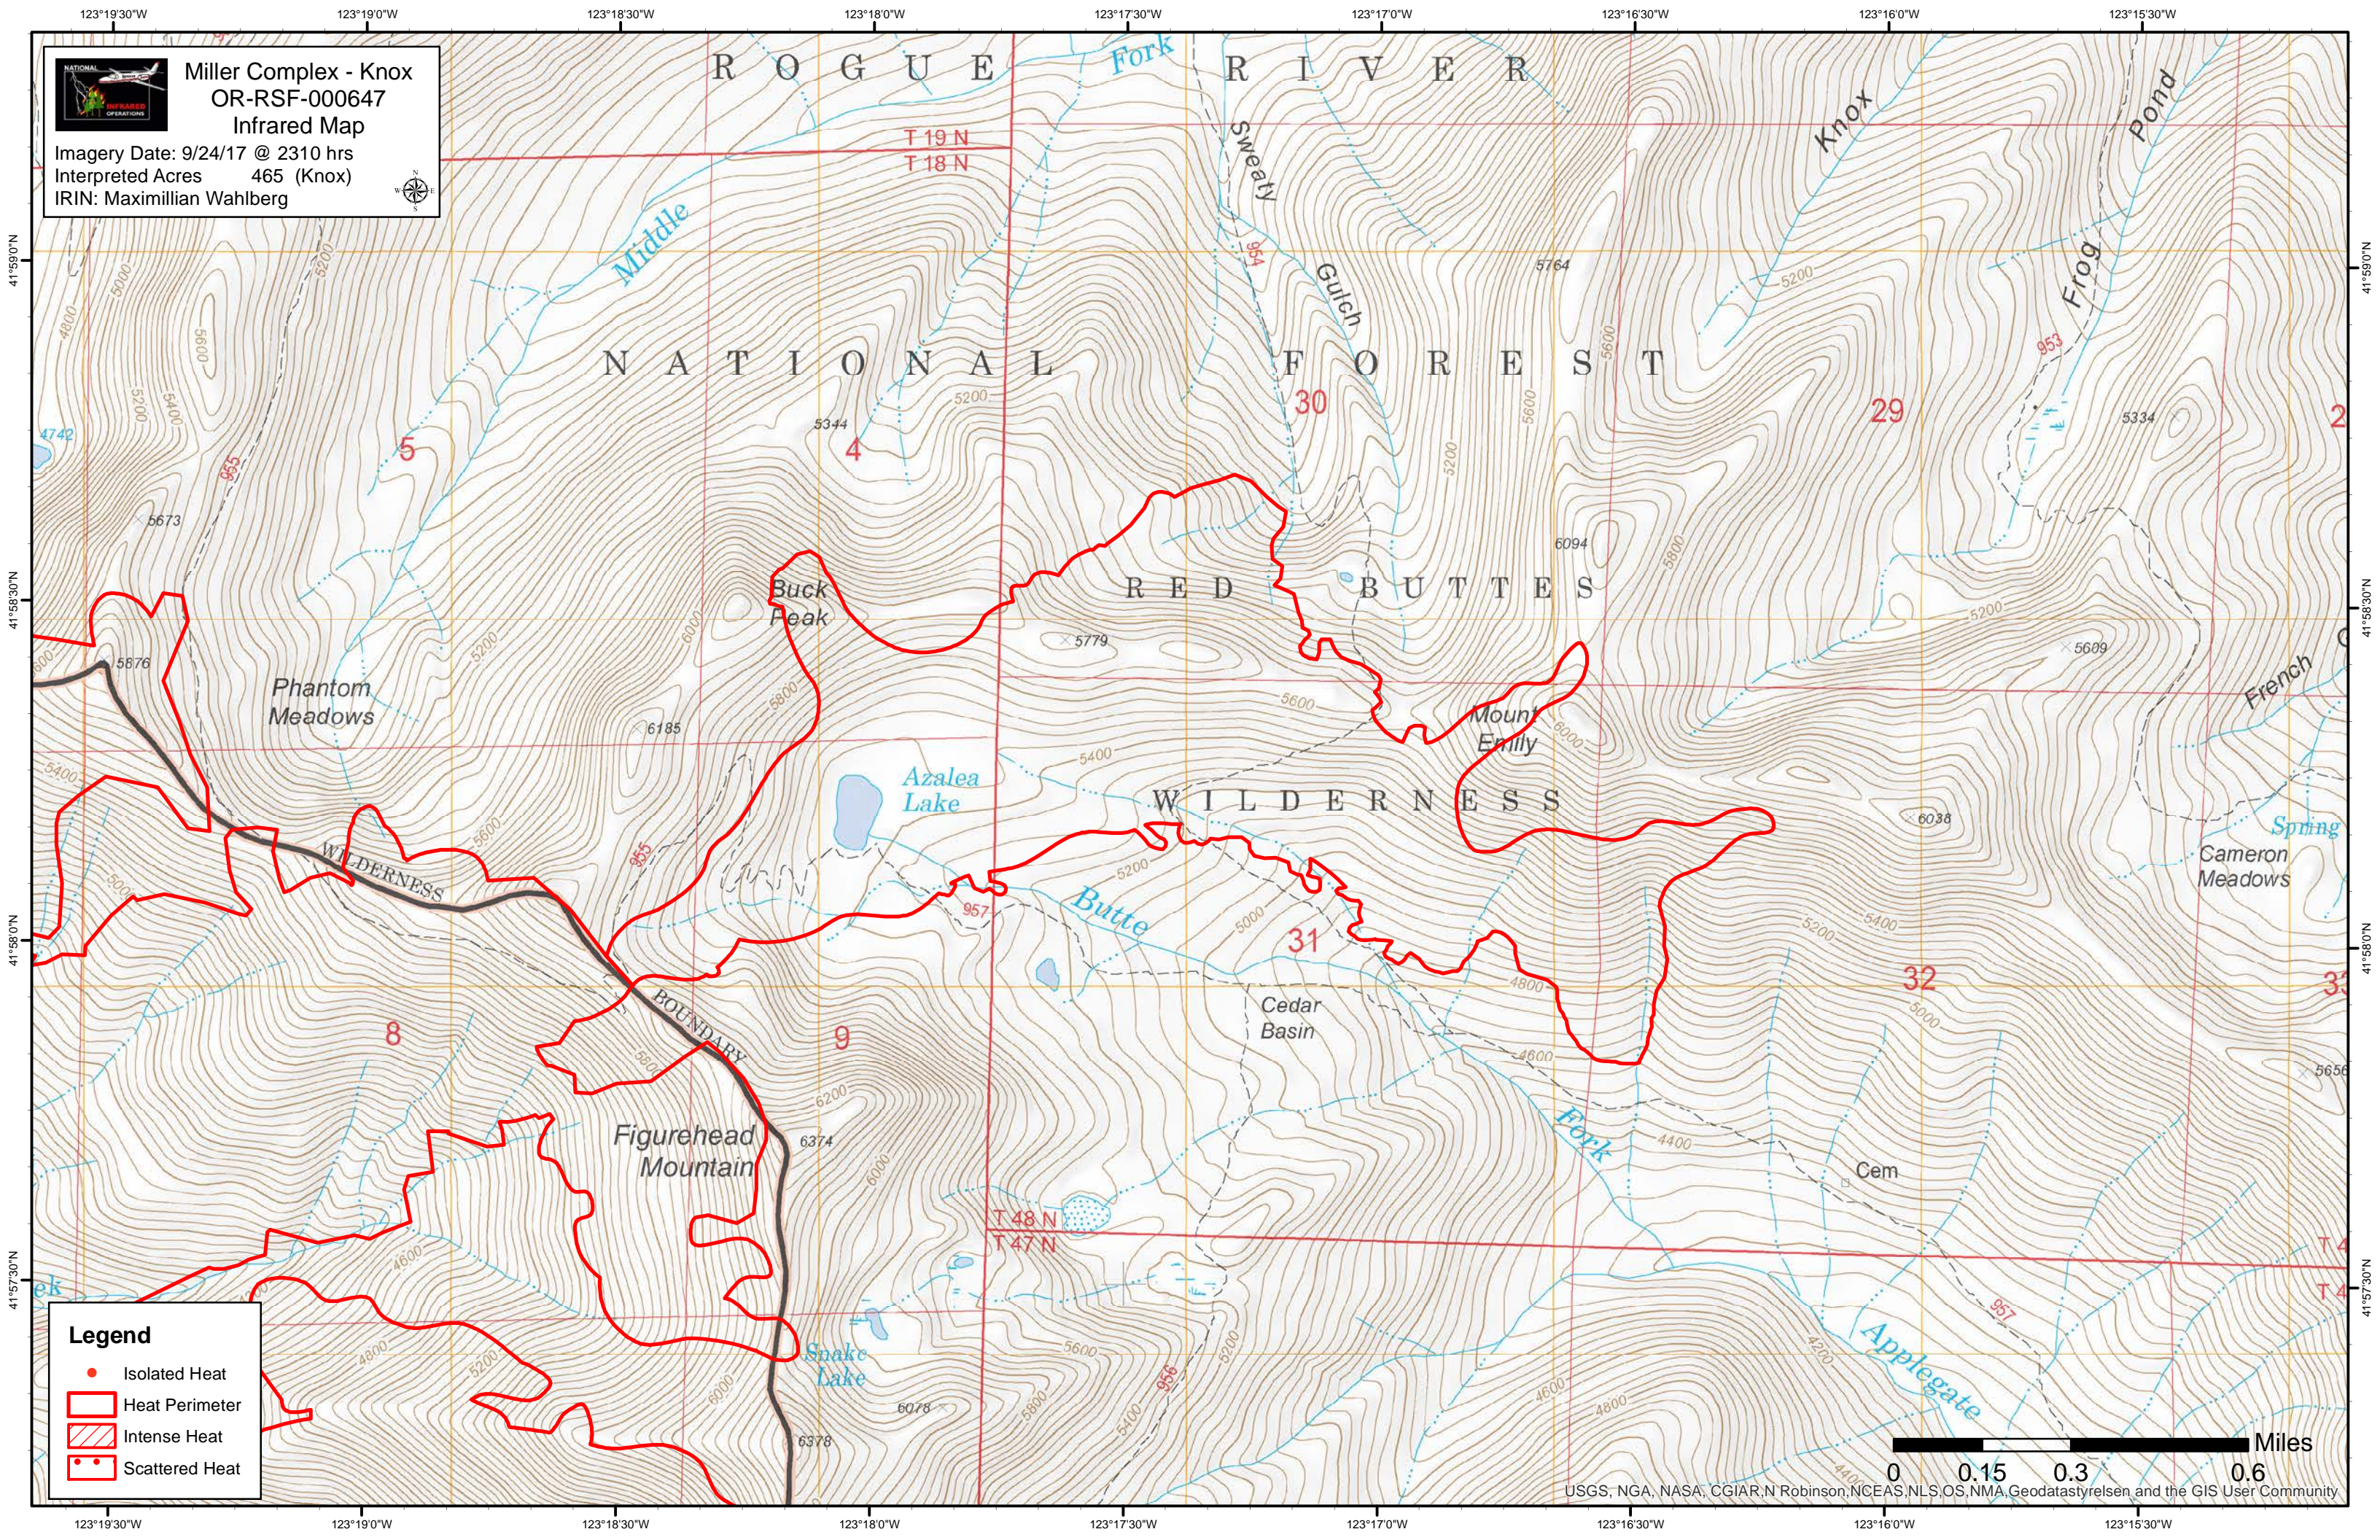

Miller Complex - Knox
OR-RSF-000647
Infrared Map

Imagery Date: 9/24/17 @ 2310 hrs
 Interpreted Acres 465 (Knox)
 IRIN: Maximillian Wahlberg

Legend

- Isolated Heat
- Heat Perimeter
- Intense Heat
- Scattered Heat