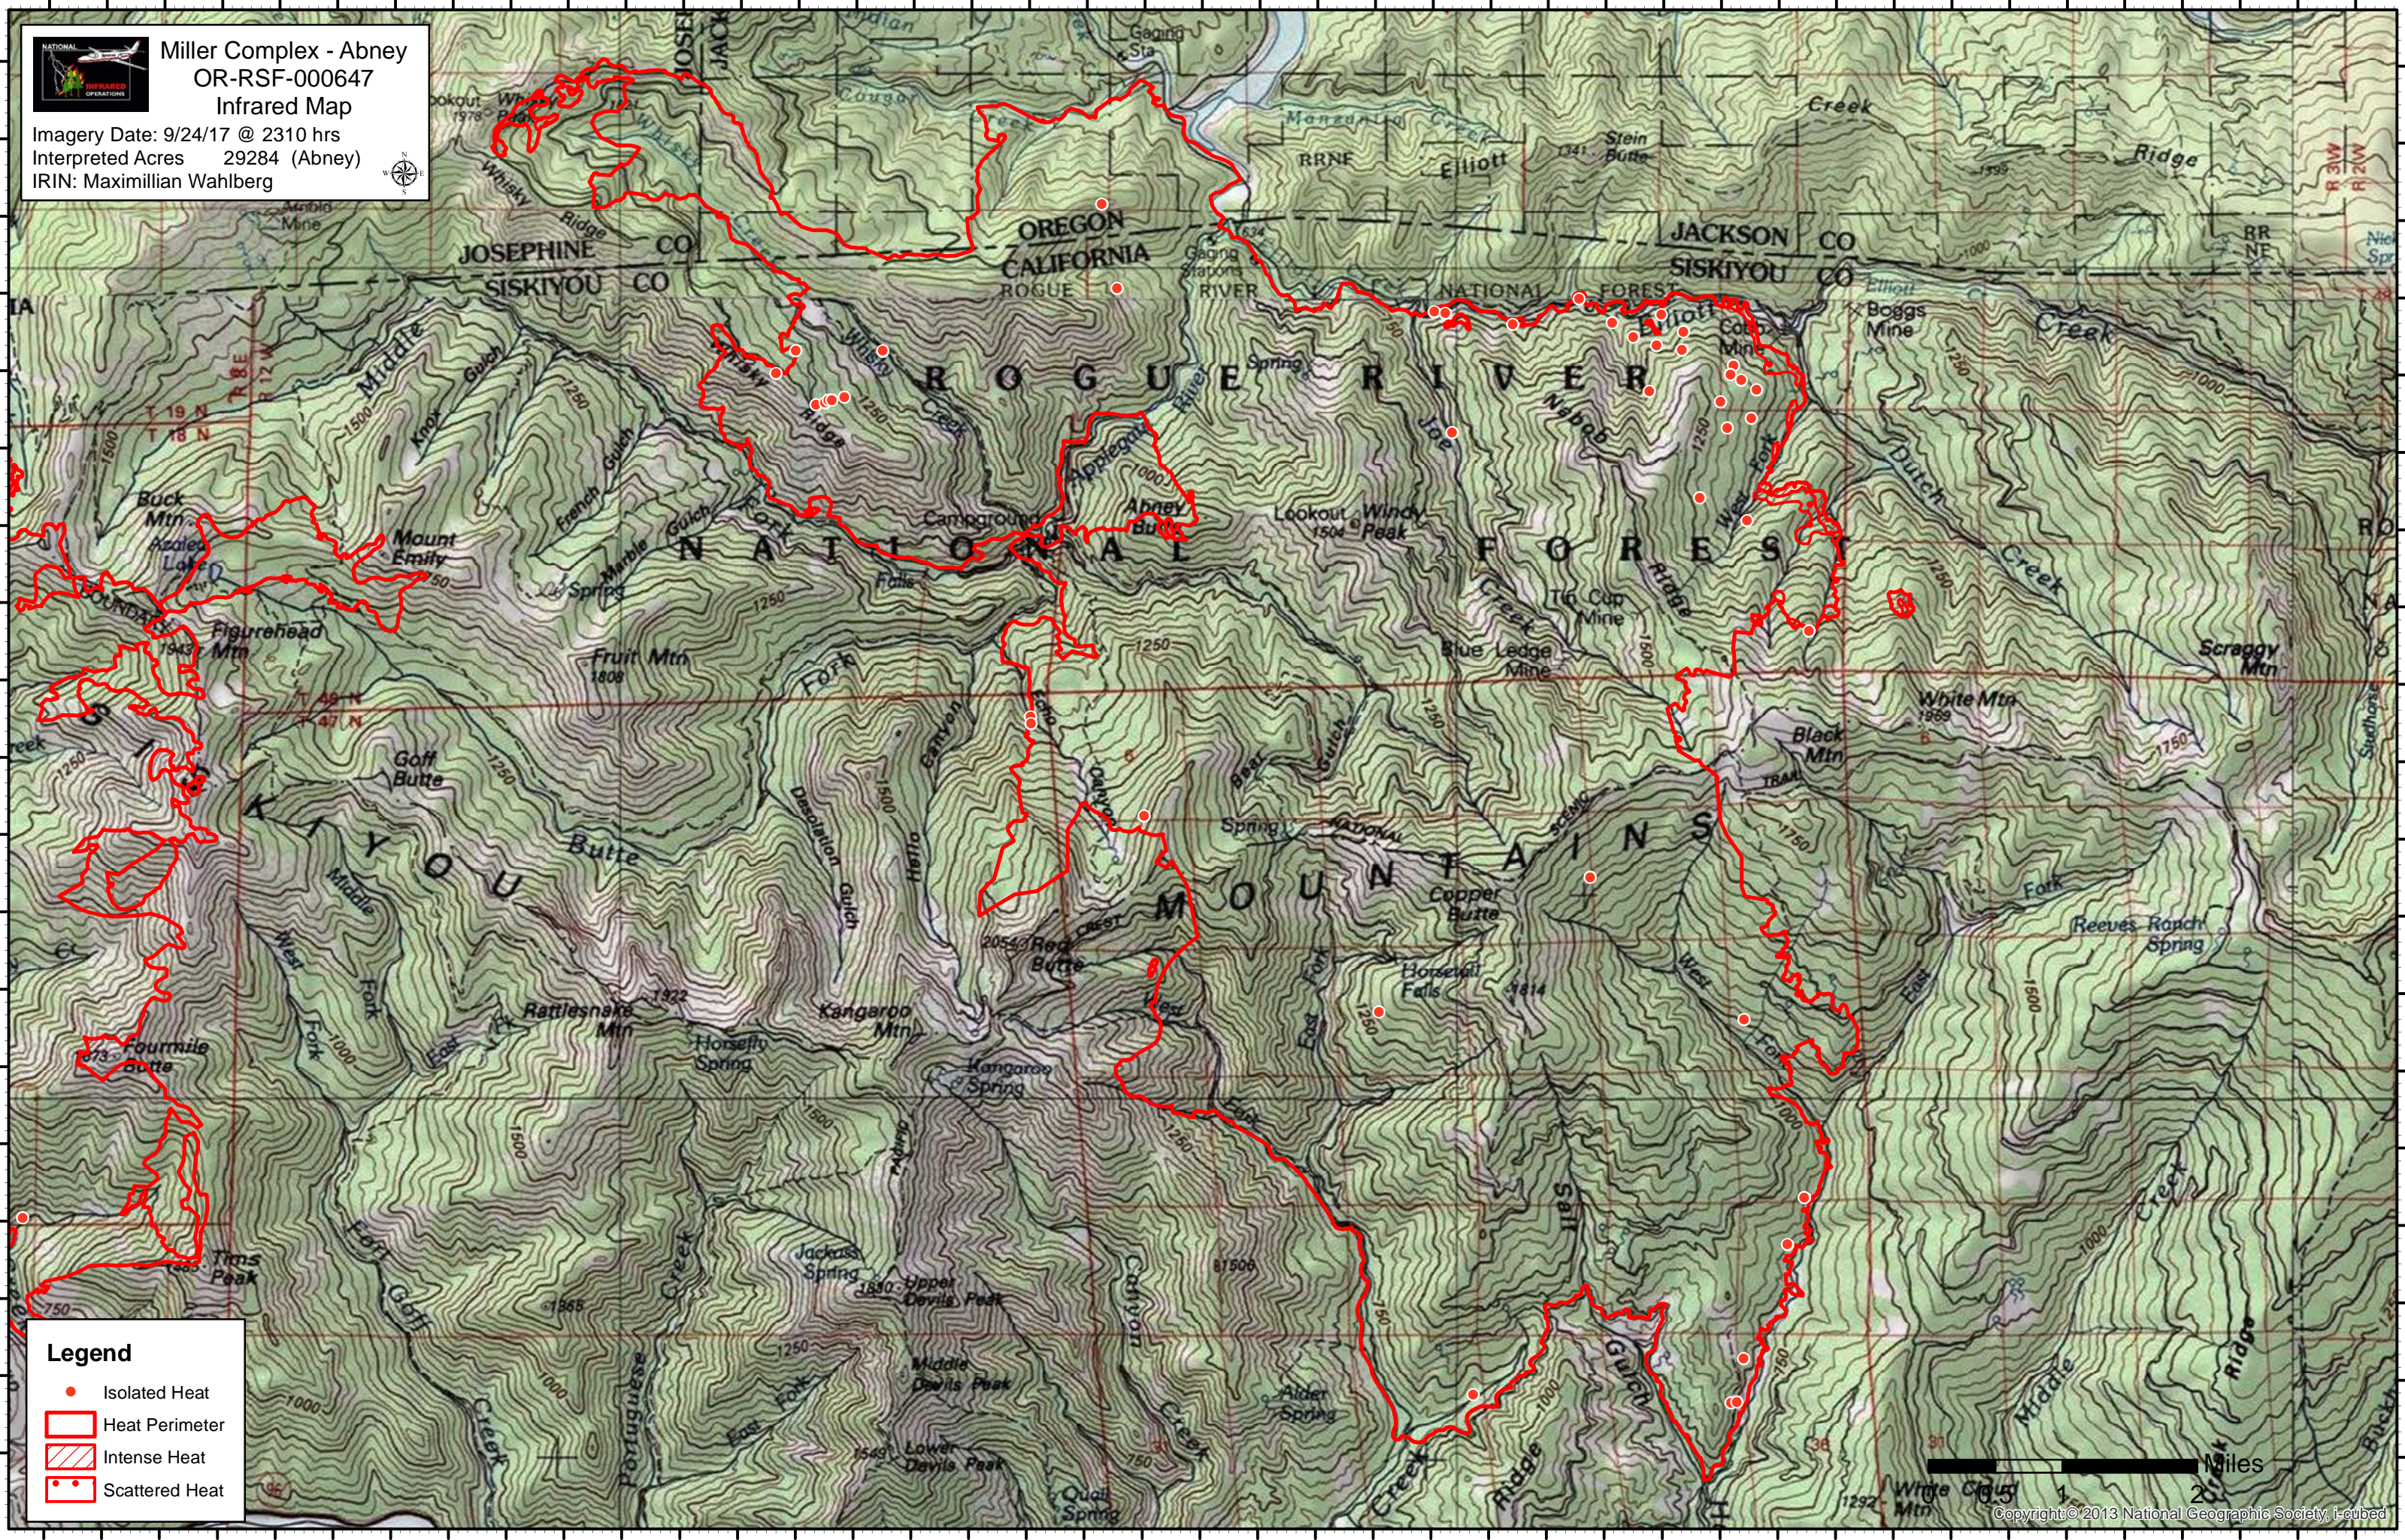

Miller Complex - Abney

OR-RSF-000647

Infrared Map

Imagery Date: 9/24/17 @ 2310 hrs

Interpreted Acres 29284 (Abney)

IRIN: Maximillian Wahlberg

Legend

- Isolated Heat
- Heat Perimeter
- Intense Heat
- Scattered Heat

Copyright © 2013 National Geographic Society, i-cubed