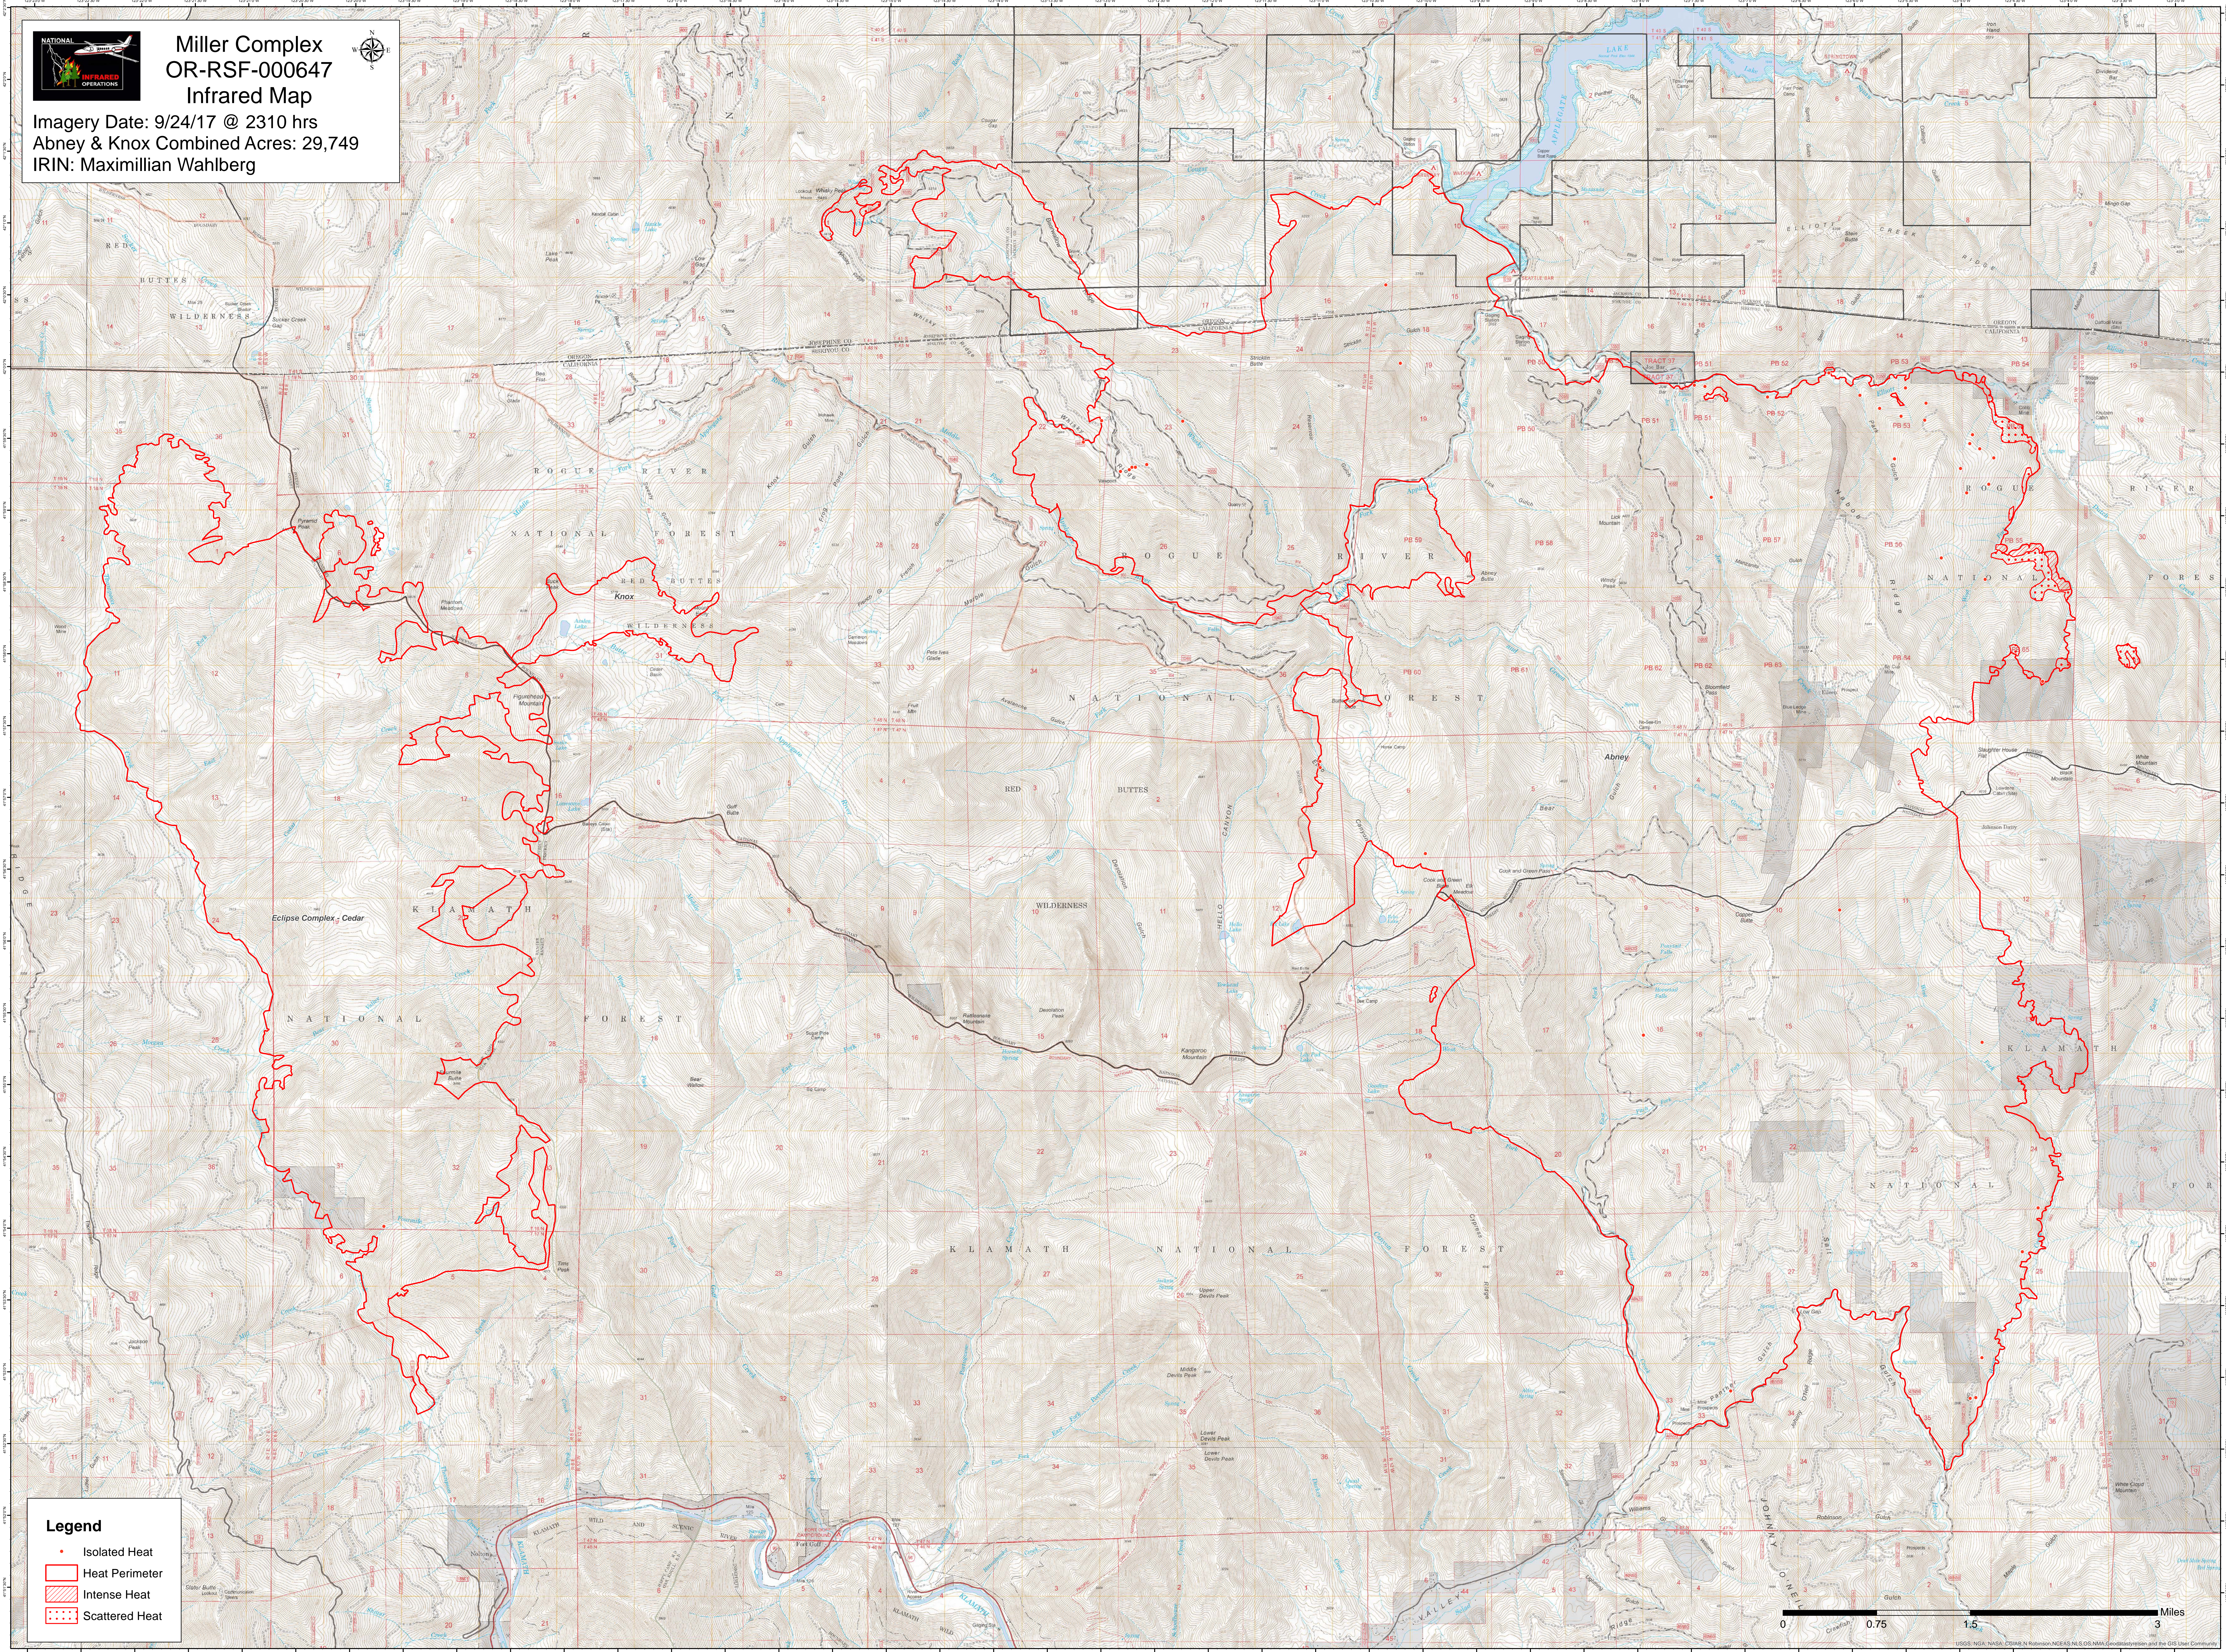

Miller Complex
OR-RSF-000647
Infrared Map

Imagery Date: 9/24/17 @ 2310 hrs
 Abney & Knox Combined Acres: 29,749
 IRIN: Maximillian Wahlberg

Legend

- Isolated Heat
- Heat Perimeter
- Intense Heat
- Scattered Heat