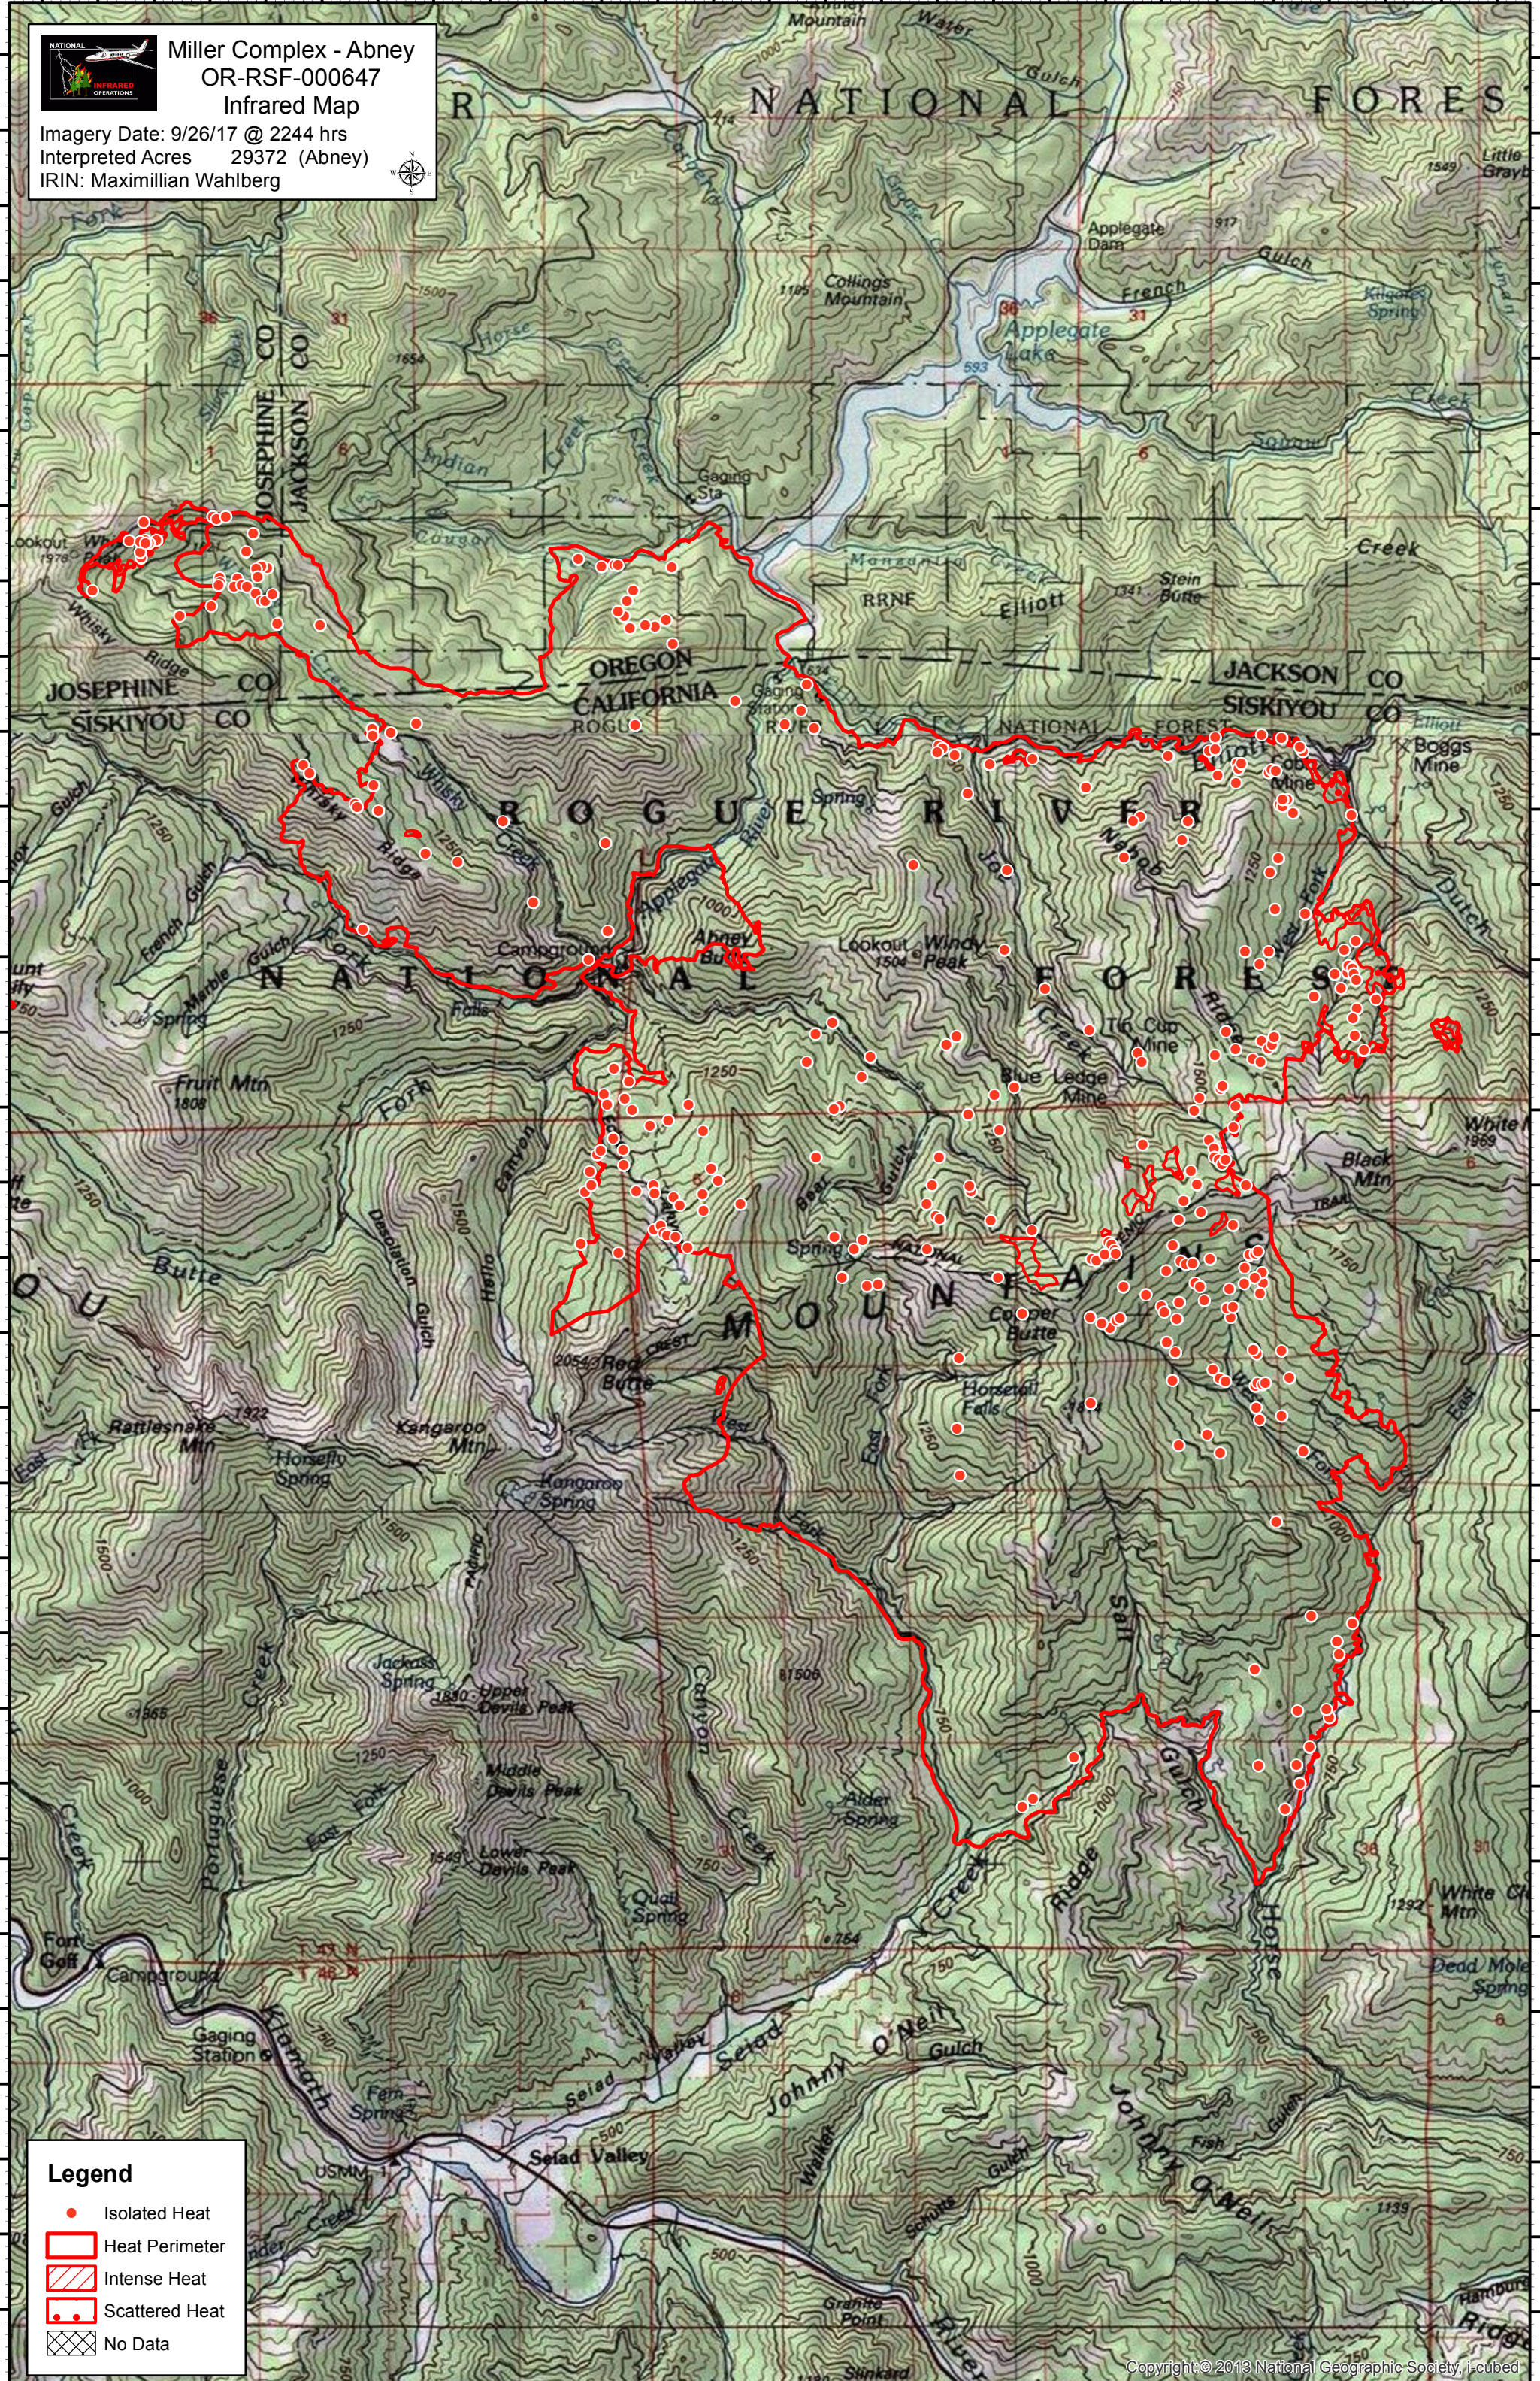

Miller Complex - Abney
OR-RSF-000647
Infrared Map

Imagery Date: 9/26/17 @ 2244 hrs
 Interpreted Acres 29372 (Abney)
 IRIN: Maximilian Wahlberg

Legend

- Isolated Heat
- Heat Perimeter
- Intense Heat
- Scattered Heat
- No Data