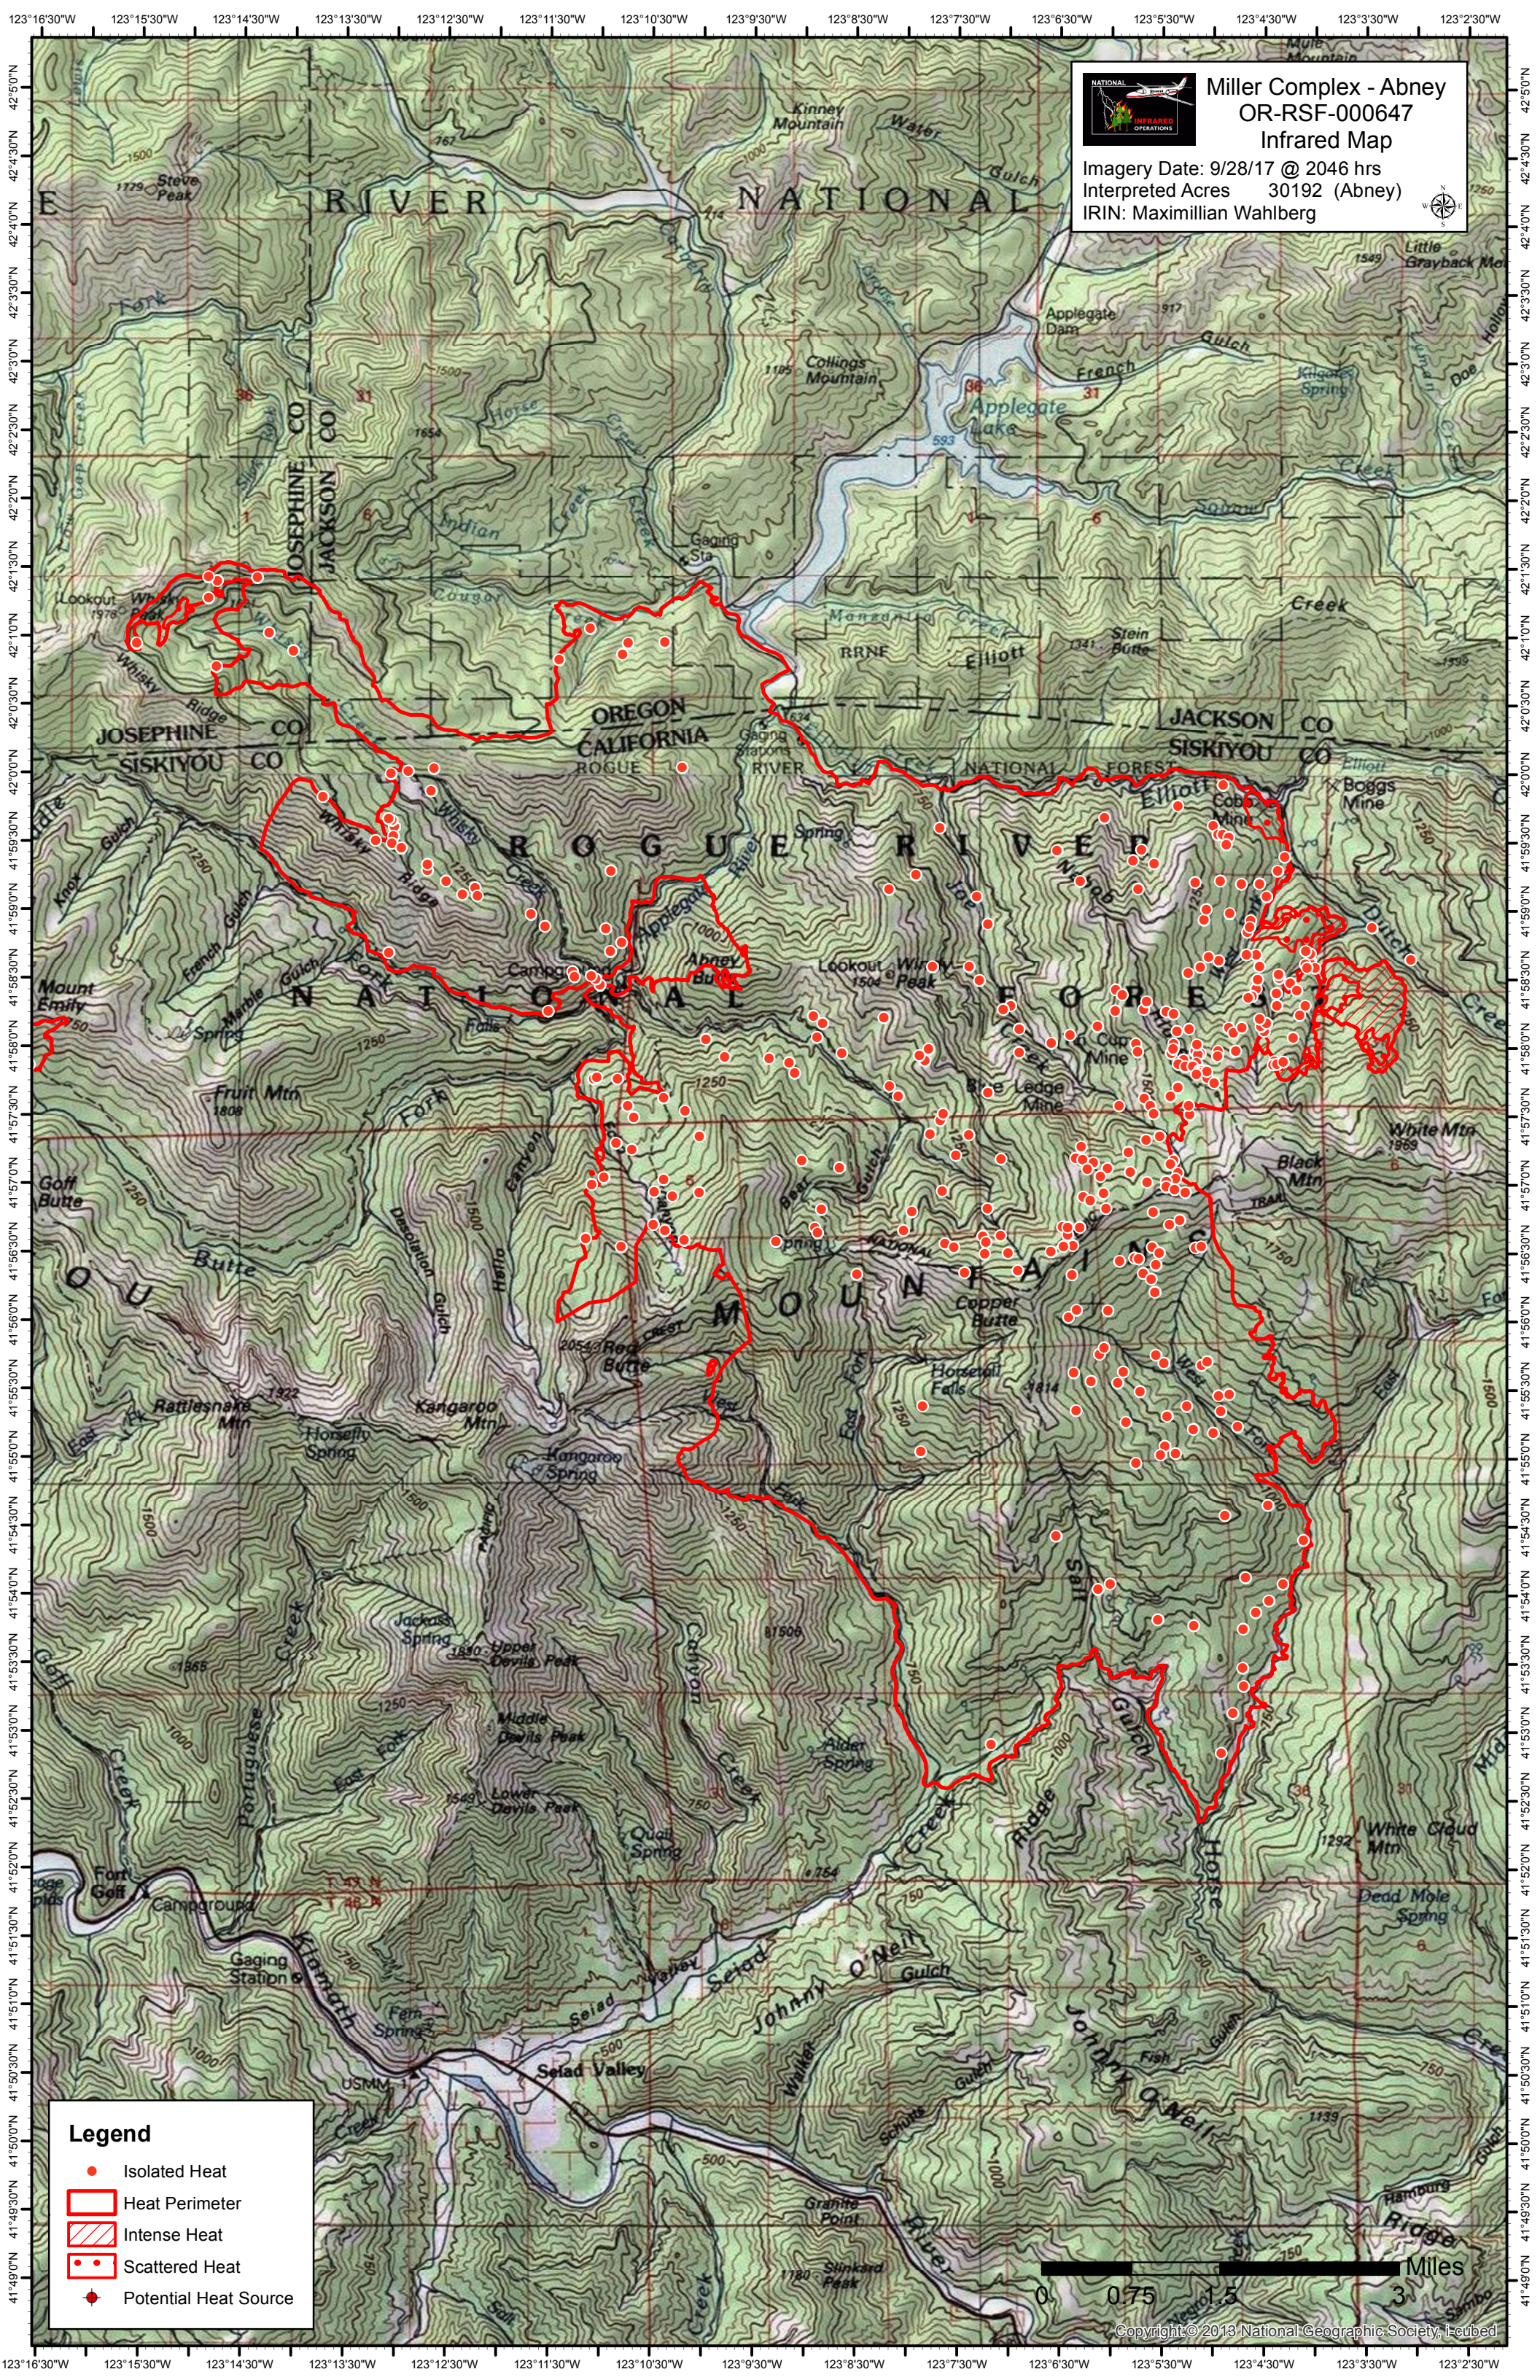

Miller Complex - Abney
OR-RSF-000647
Infrared Map

Imagery Date: 9/28/17 @ 2046 hrs
 Interpreted Acres 30192 (Abney)
 IRIN: Maximilian Wahlberg

Legend

- Isolated Heat
- Heat Perimeter
- Intense Heat
- Scattered Heat
- Potential Heat Source