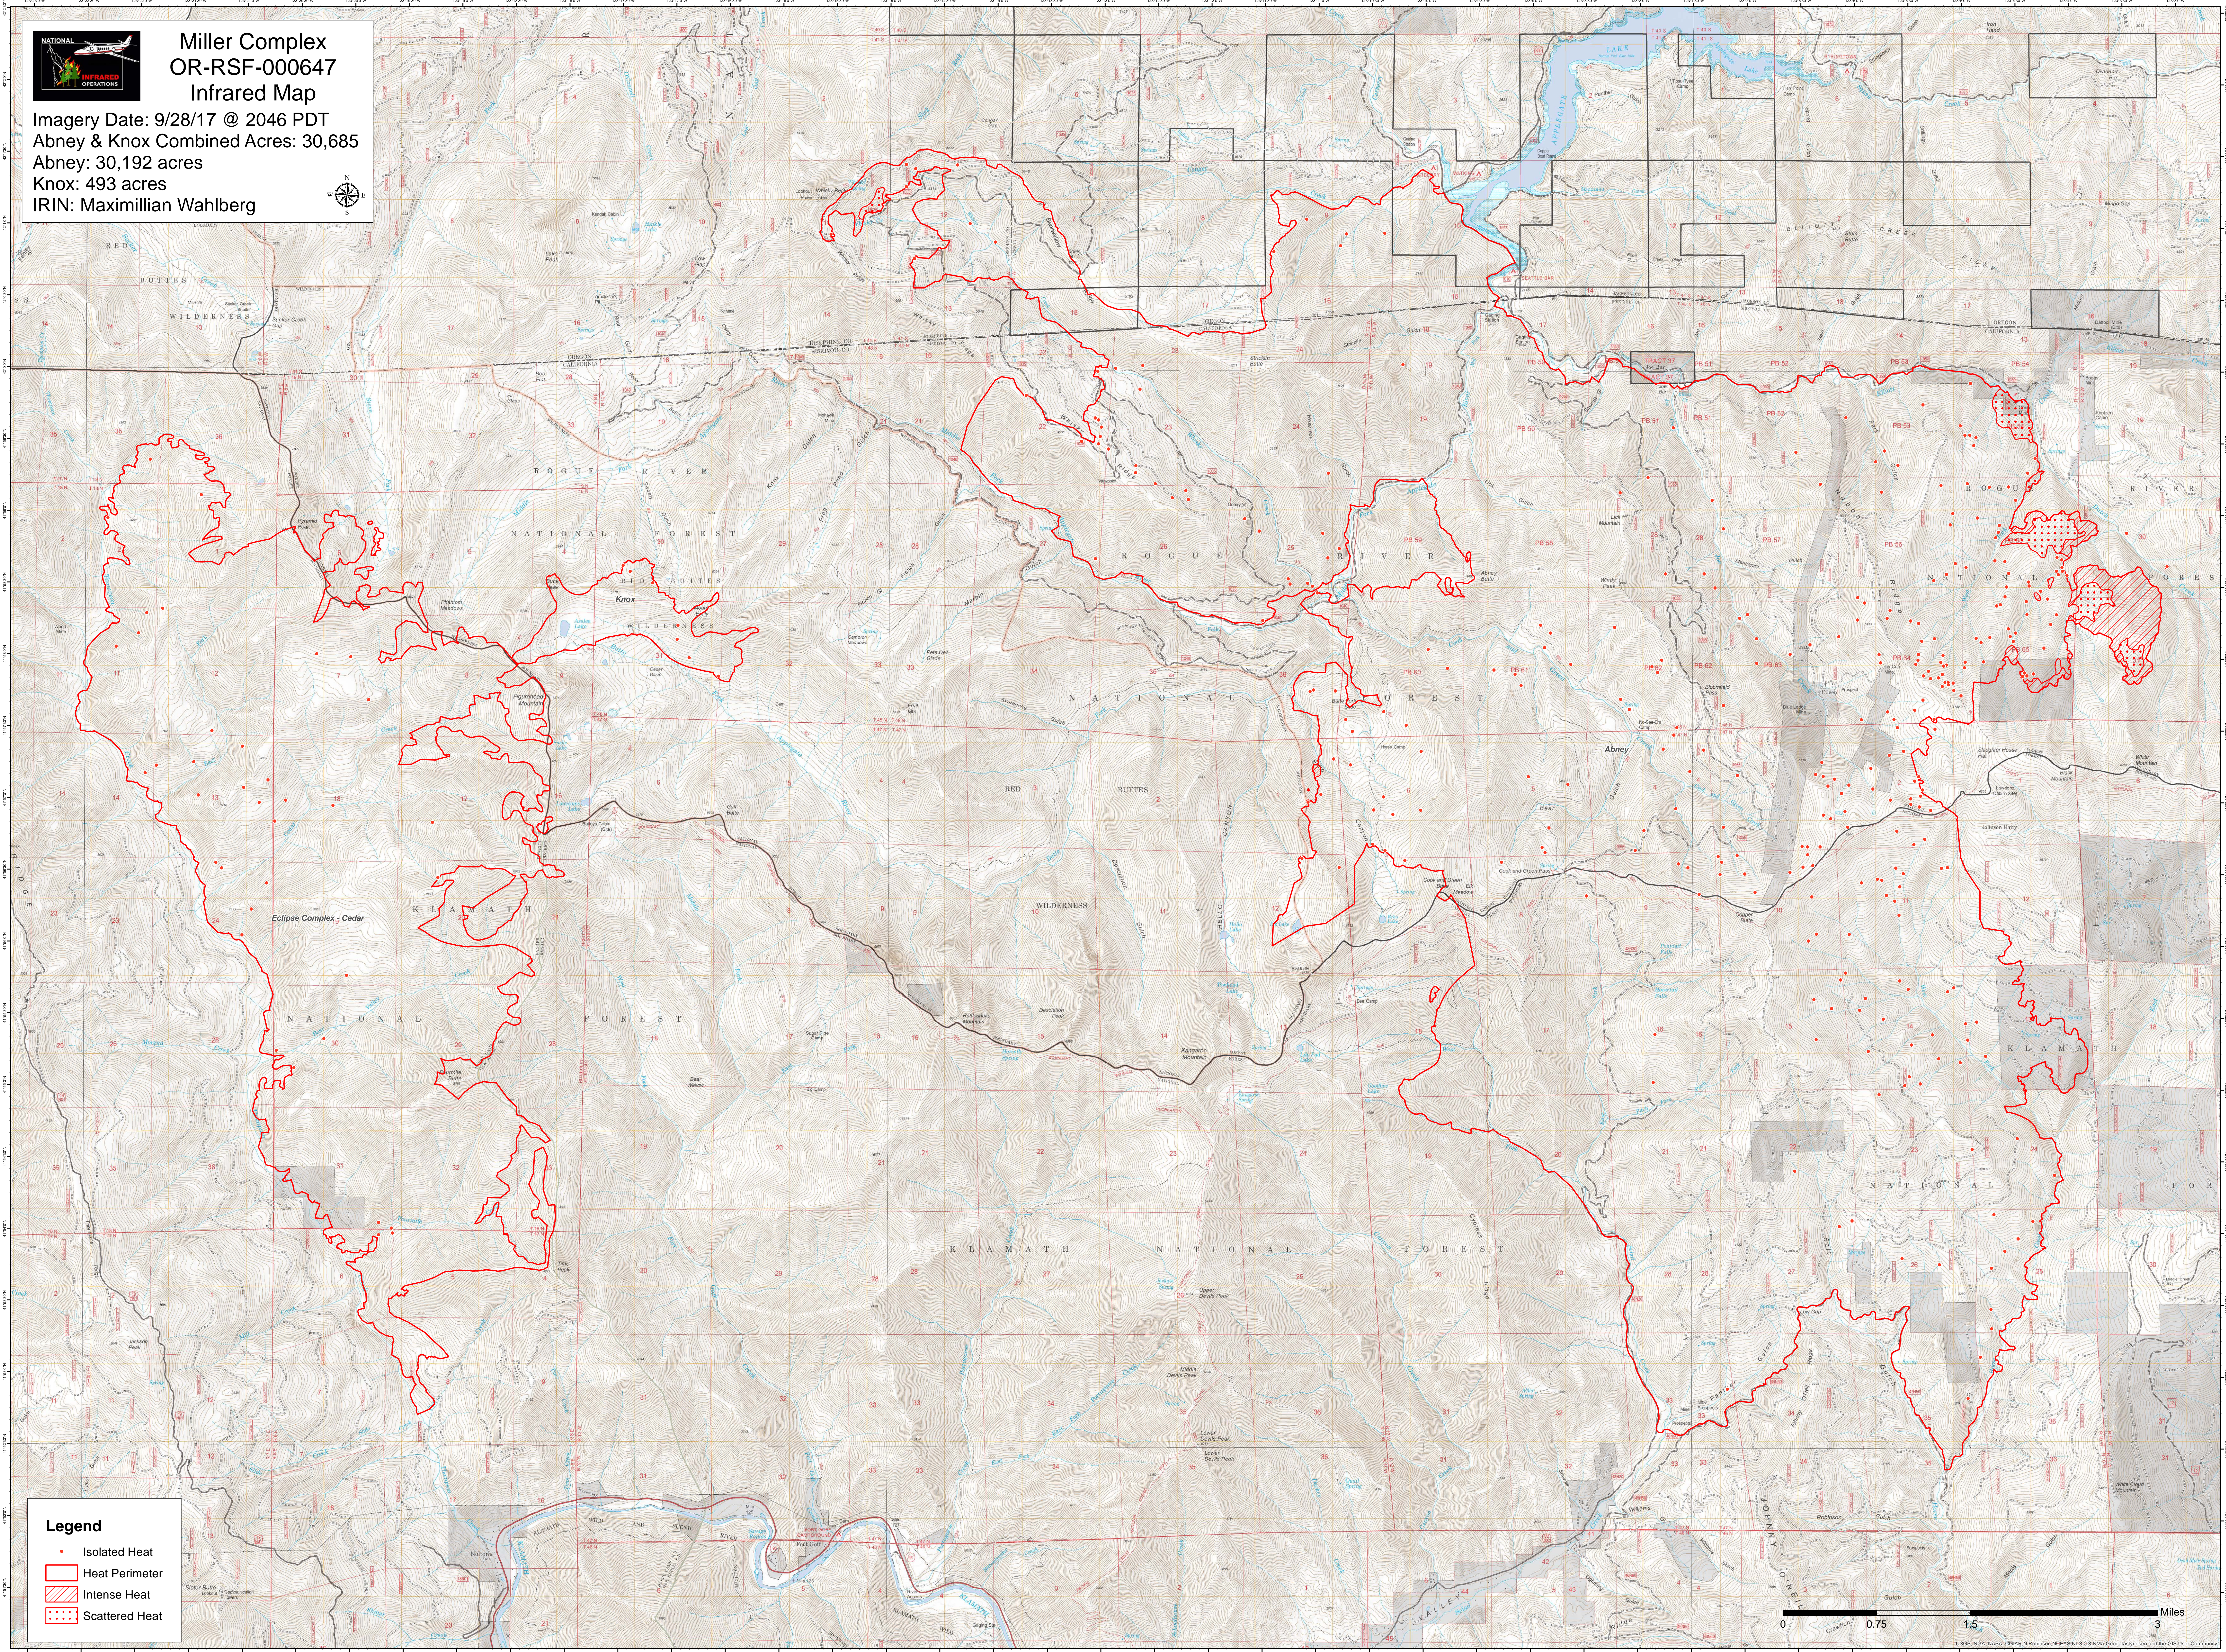

**Miller Complex**  
**OR-RSF-000647**  
**Infrared Map**

Imagery Date: 9/28/17 @ 2046 PDT  
 Abney & Knox Combined Acres: 30,685  
 Abney: 30,192 acres  
 Knox: 493 acres  
 IRIN: Maximilian Wahlberg

**Legend**

- Isolated Heat
- Heat Perimeter
- Intense Heat
- Scattered Heat