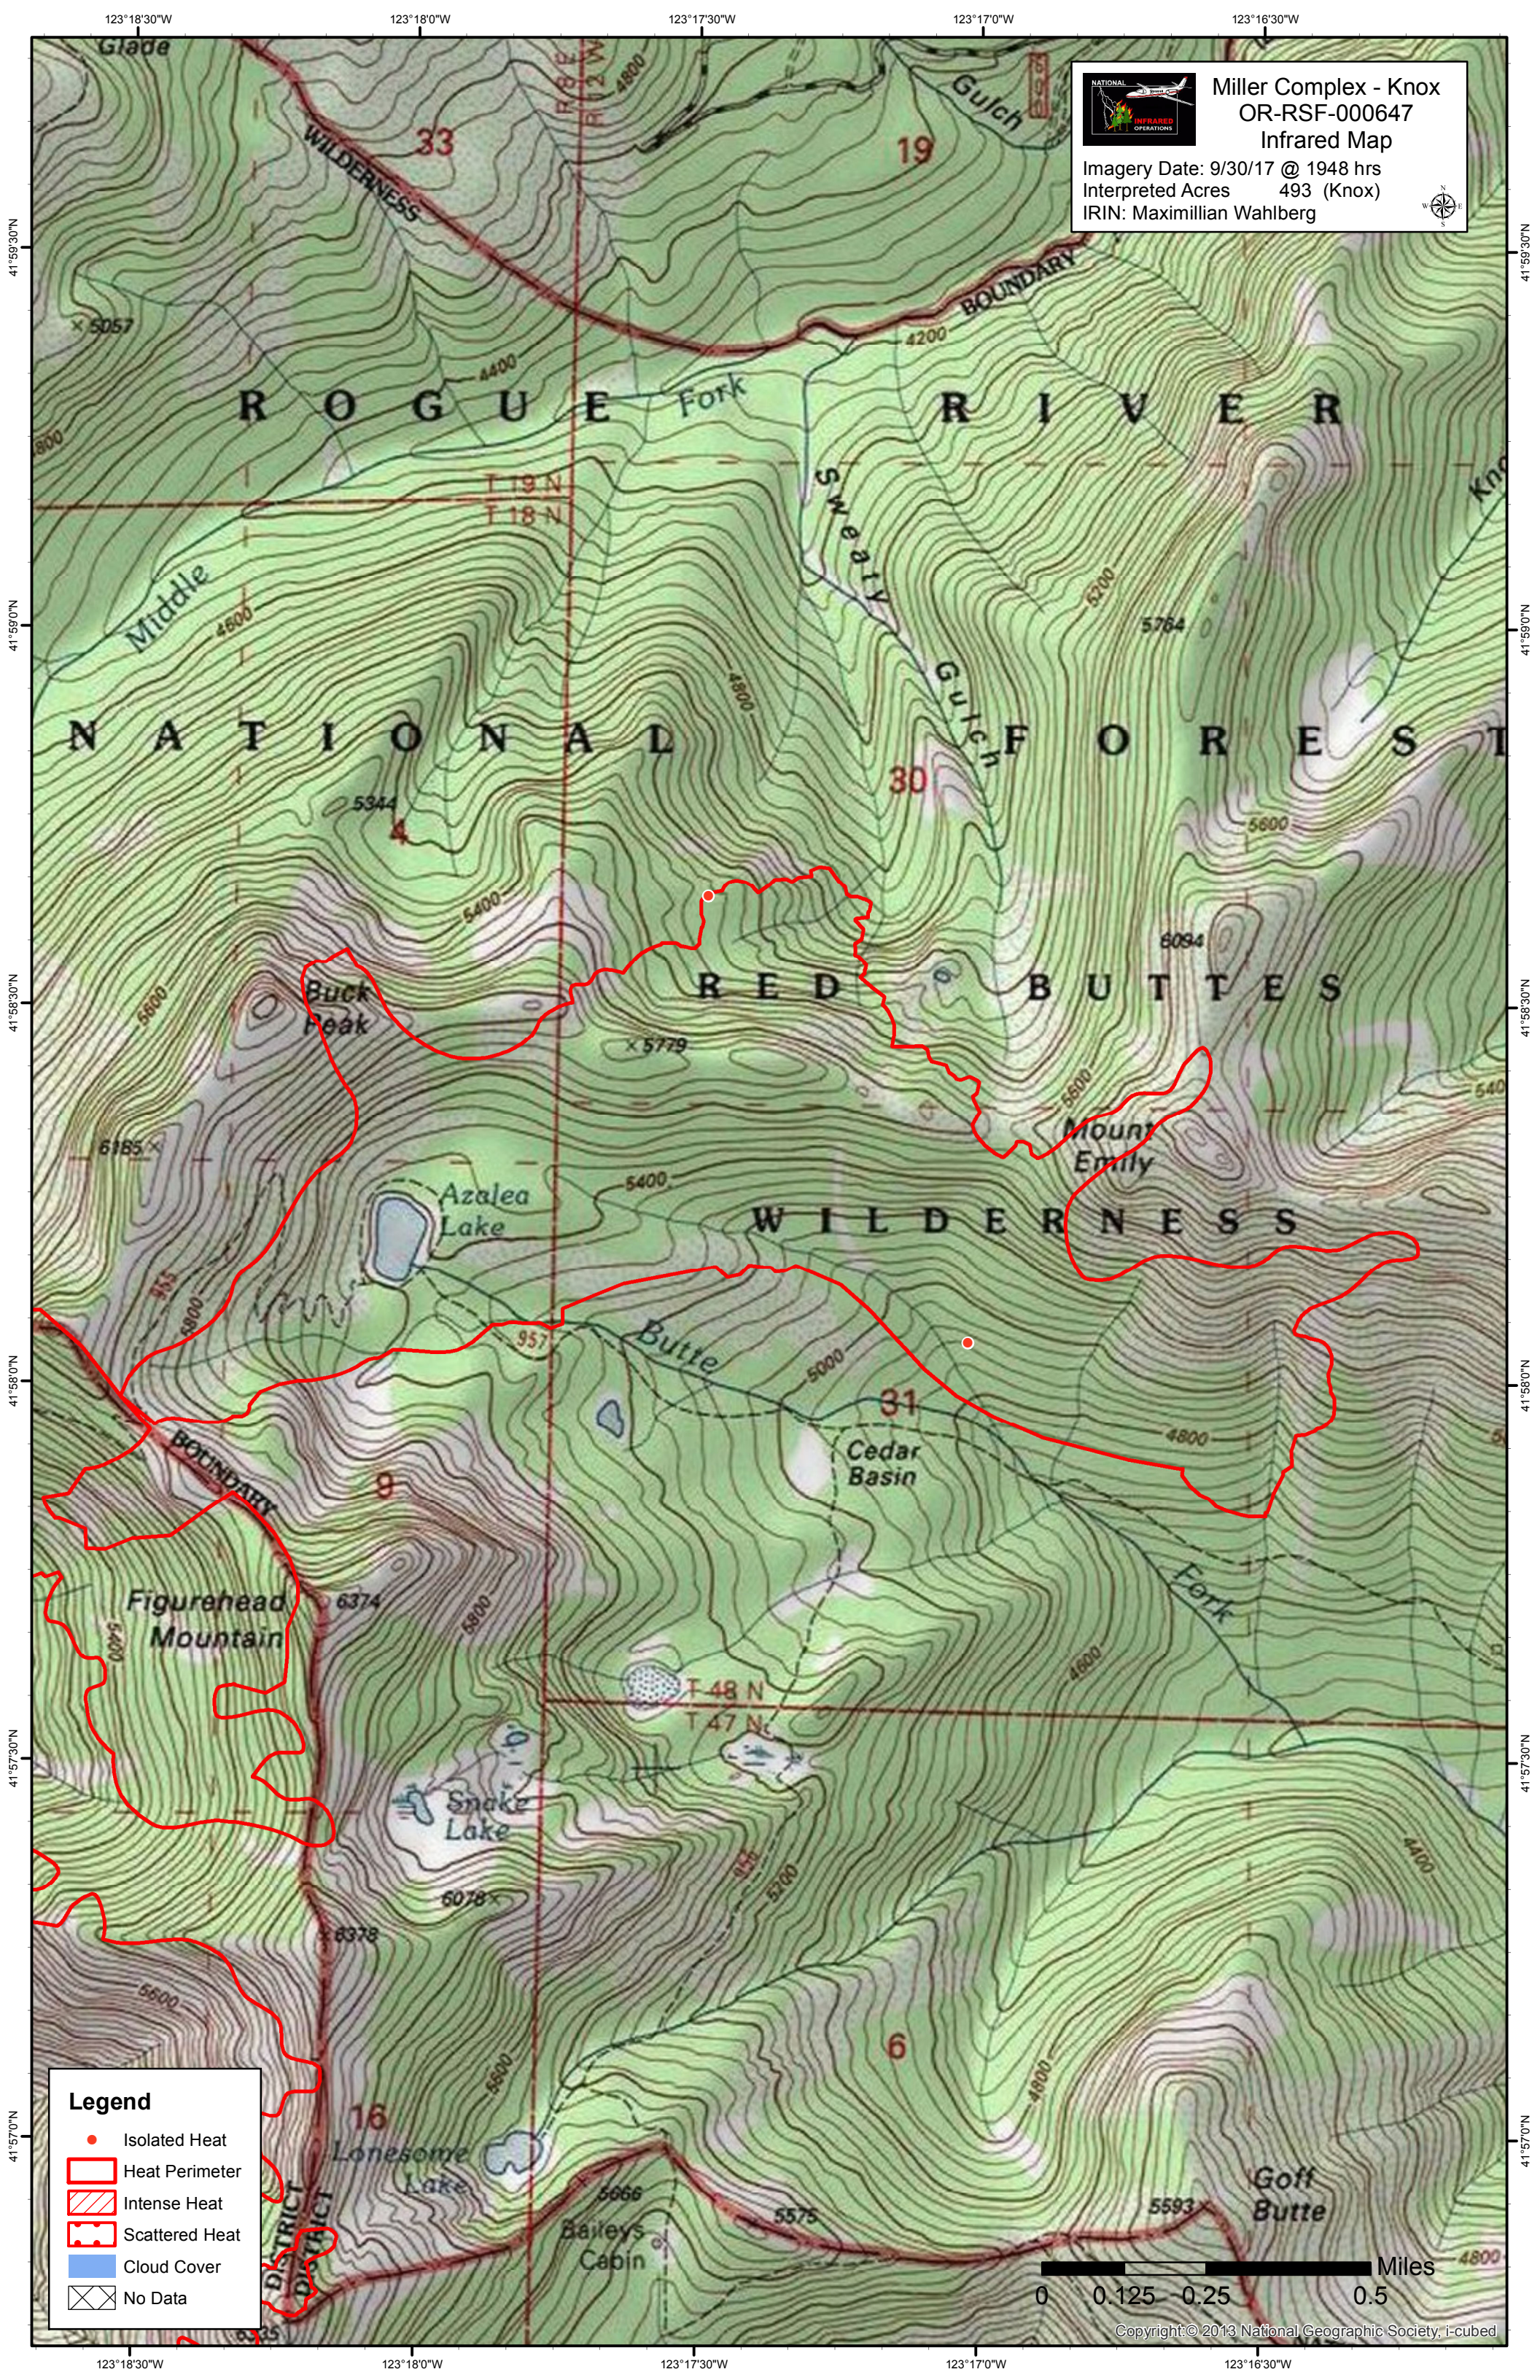

Miller Complex - Knox
OR-RSF-000647
Infrared Map
 Imagery Date: 9/30/17 @ 1948 hrs
 Interpreted Acres 493 (Knox)
 IRIN: Maximilian Wahlberg

Legend

- Isolated Heat
- Heat Perimeter
- Intense Heat
- Scattered Heat
- Cloud Cover
- No Data