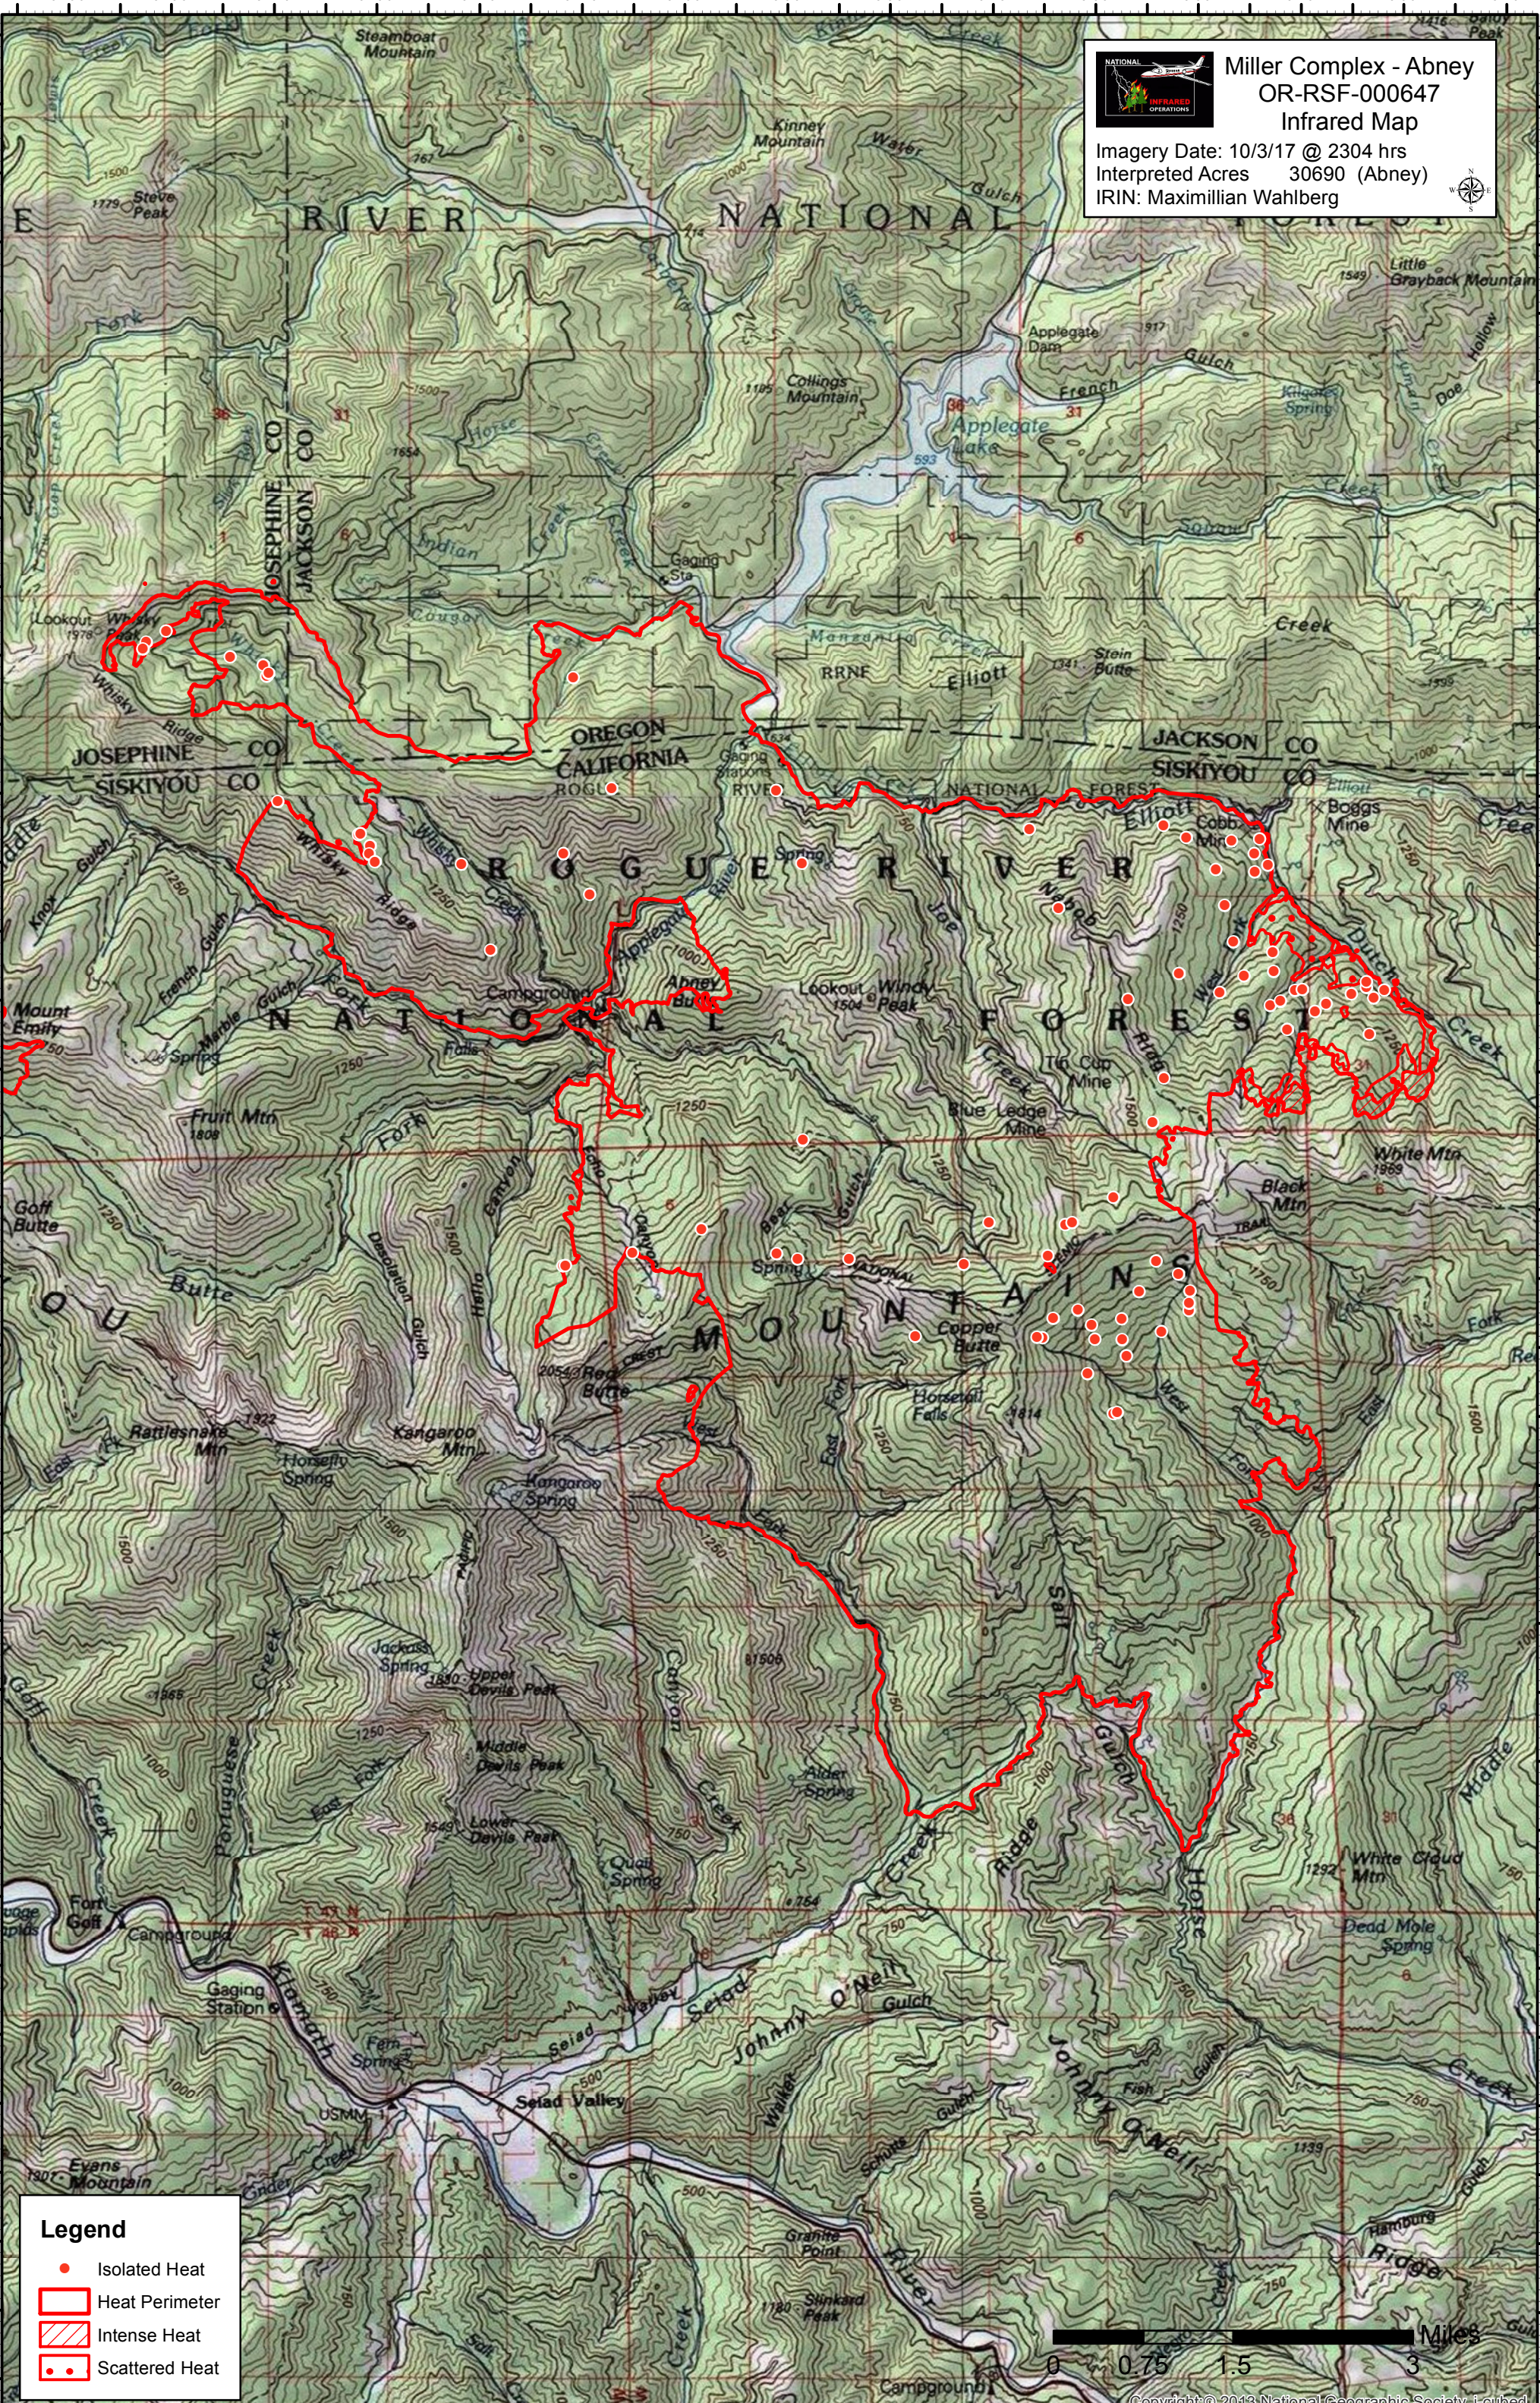

**Miller Complex - Abney**  
**OR-RSF-000647**  
**Infrared Map**  
 Imagery Date: 10/3/17 @ 2304 hrs  
 Interpreted Acres 30690 (Abney)  
 IRIN: Maximilian Wahlberg

**Legend**

- Isolated Heat
- Heat Perimeter
- Intense Heat
- Scattered Heat