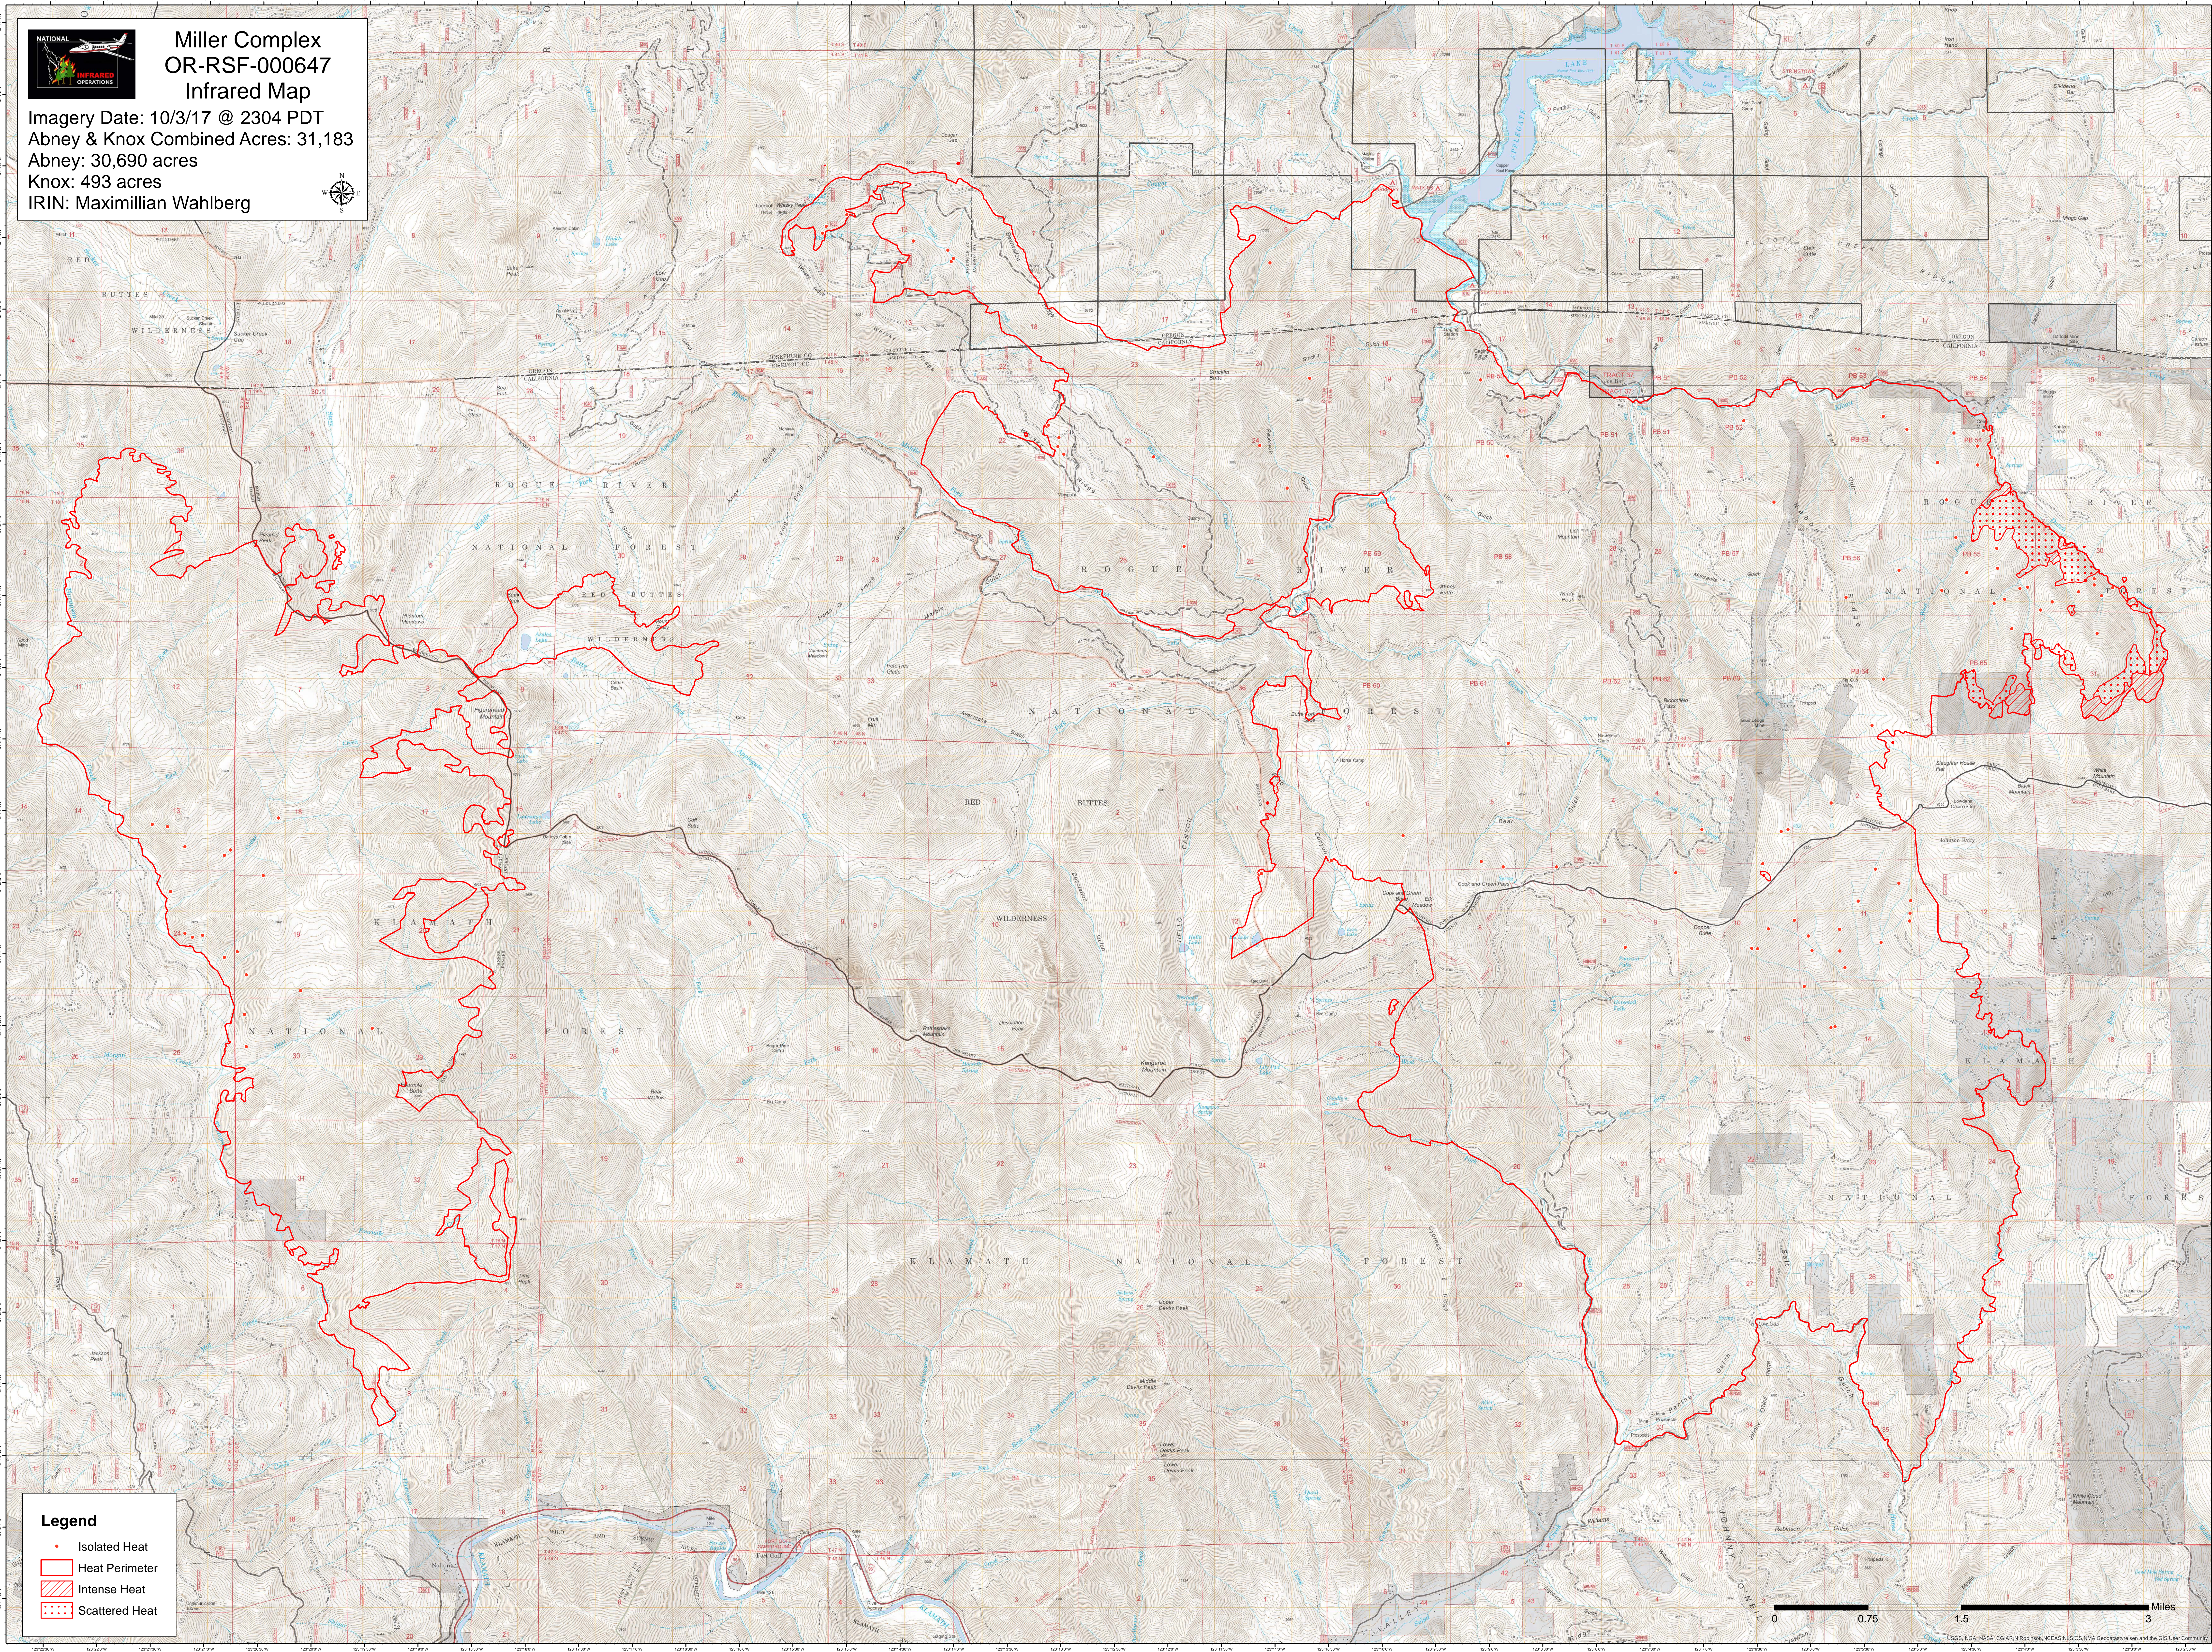

**Miller Complex  
OR-RSF-000647  
Infrared Map**

Imagery Date: 10/3/17 @ 2304 PDT  
Abney & Knox Combined Acres: 31,183  
Abney: 30,690 acres  
Knox: 493 acres  
IRIN: Maximilian Wahlberg

**Legend**

- Isolated Heat
- ▬ Heat Perimeter
- ▨ Intense Heat
- ▤ Scattered Heat

0 0.75 1.5 3 Miles