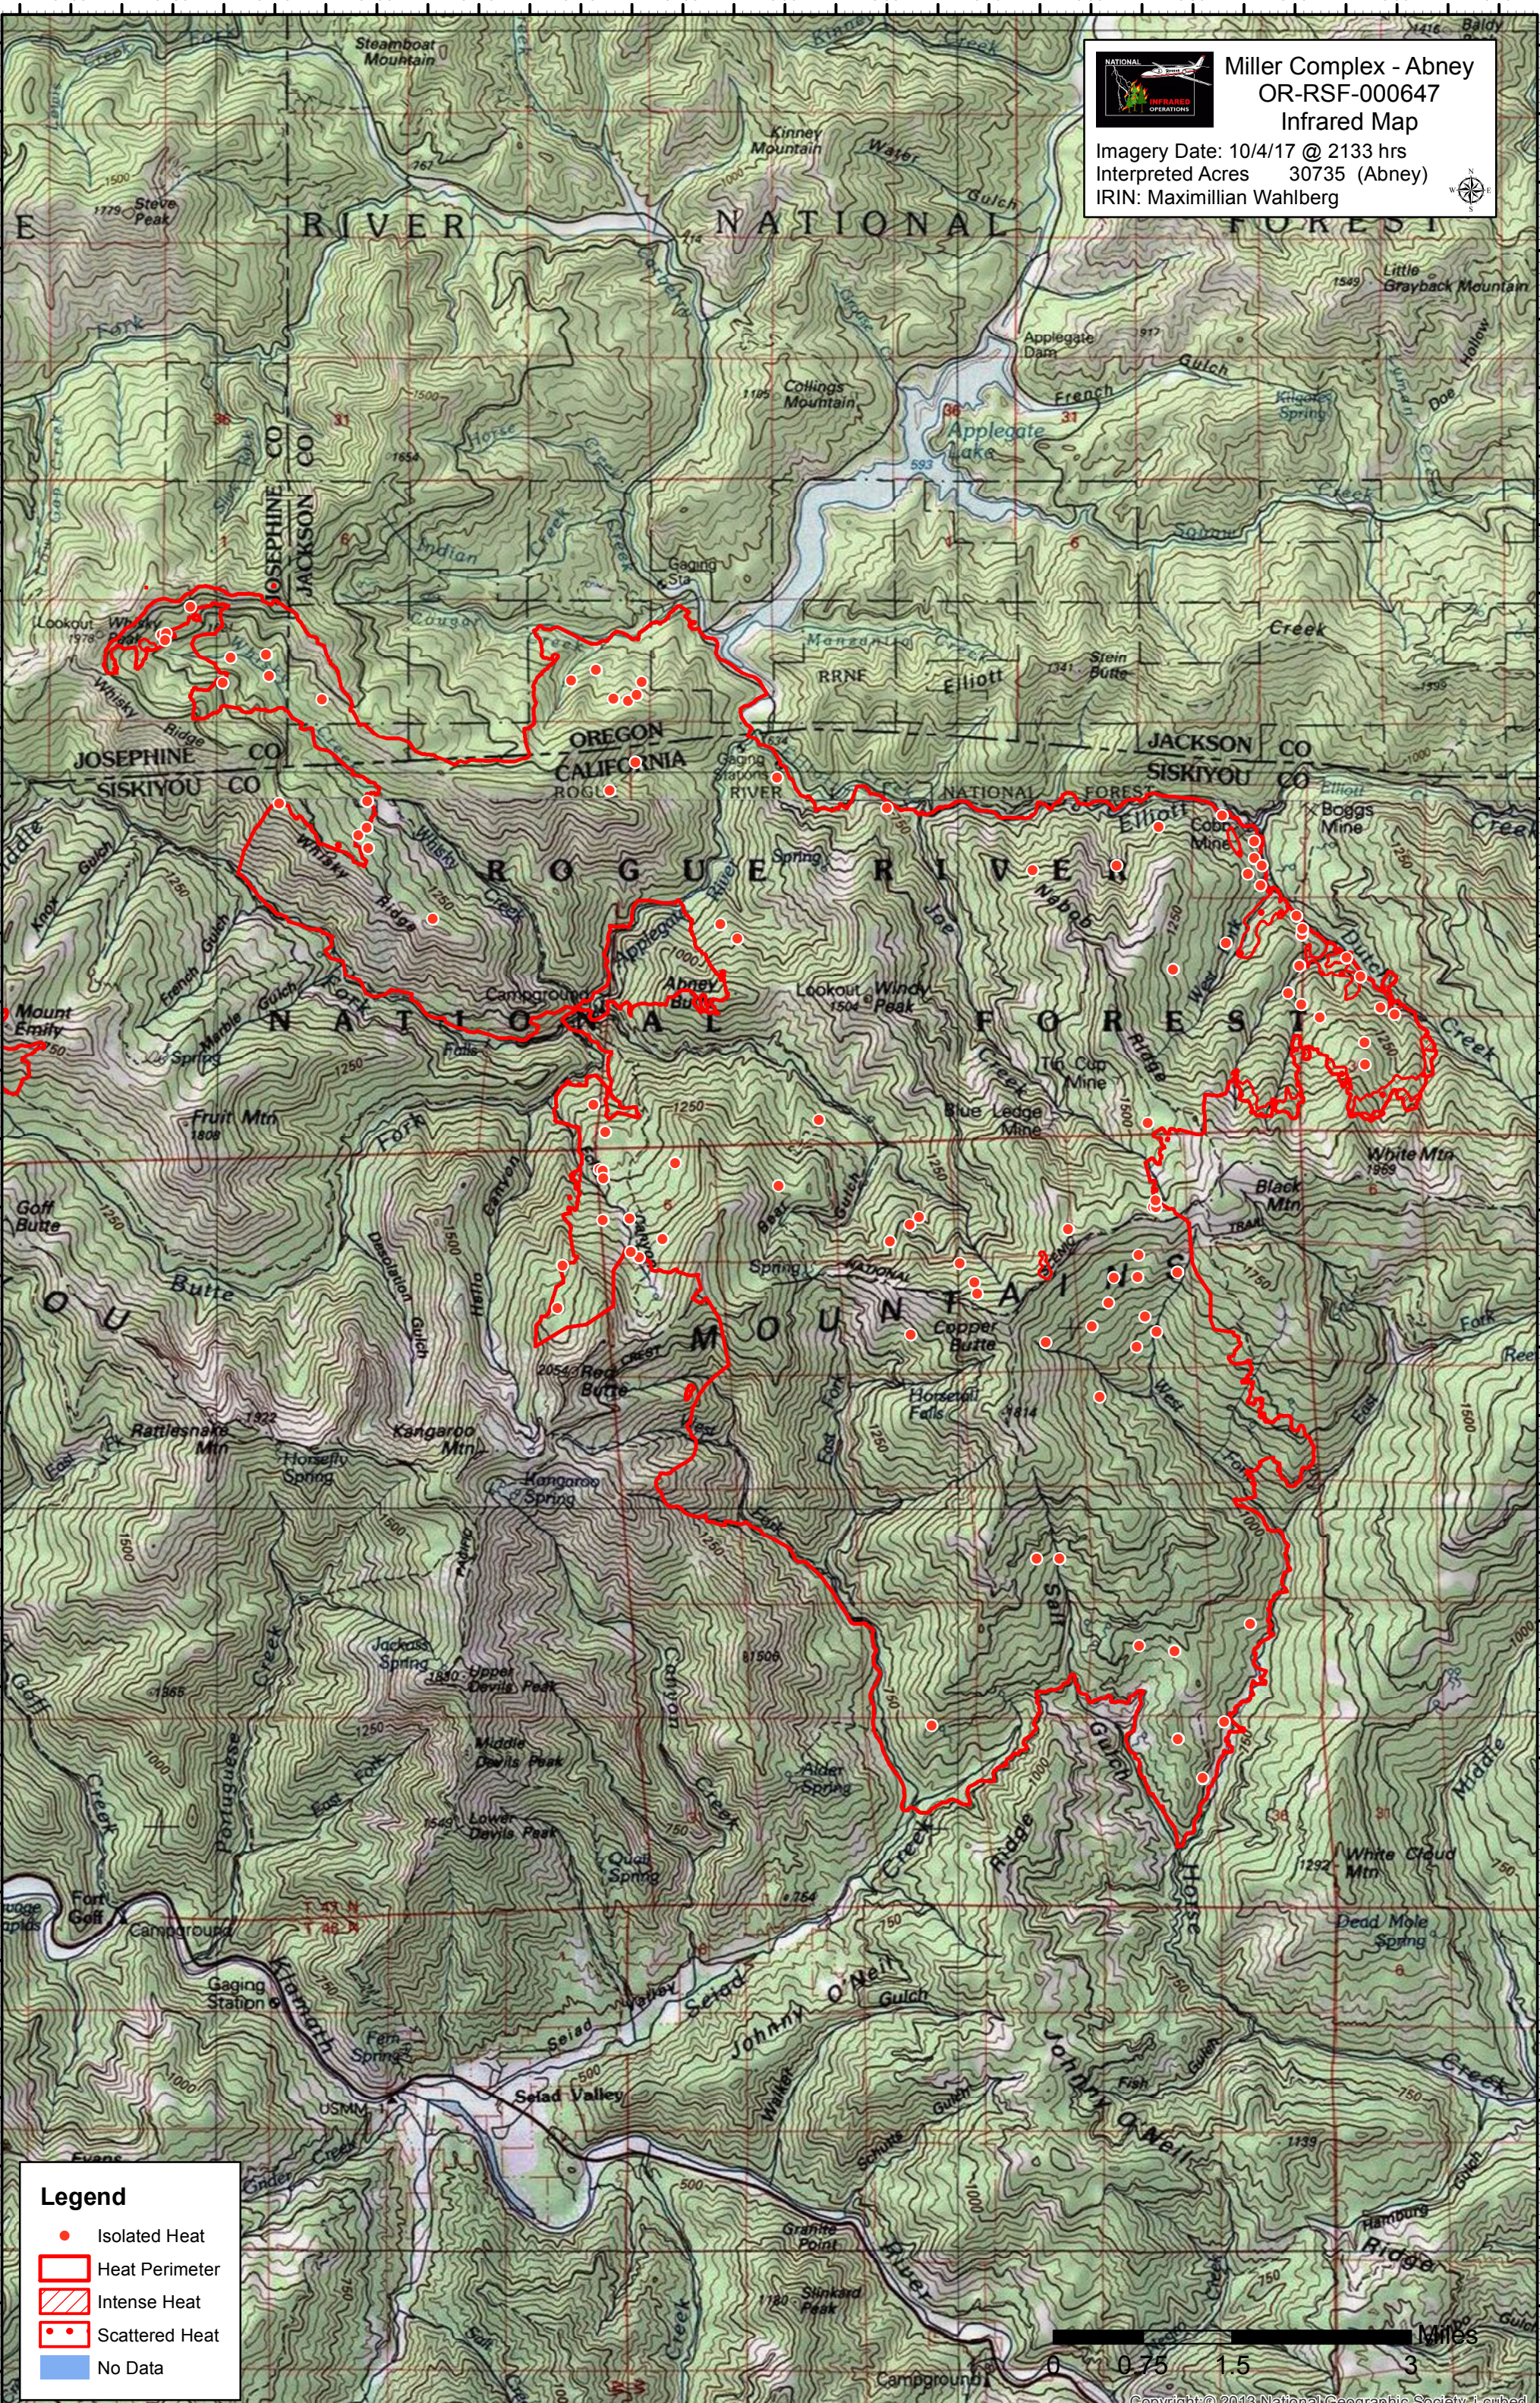

Miller Complex - Abney
OR-RSF-000647
Infrared Map

Imagery Date: 10/4/17 @ 2133 hrs
 Interpreted Acres 30735 (Abney)
 IRIN: Maximilian Wahlberg

Legend

- Isolated Heat
- Heat Perimeter
- Intense Heat
- Scattered Heat
- No Data