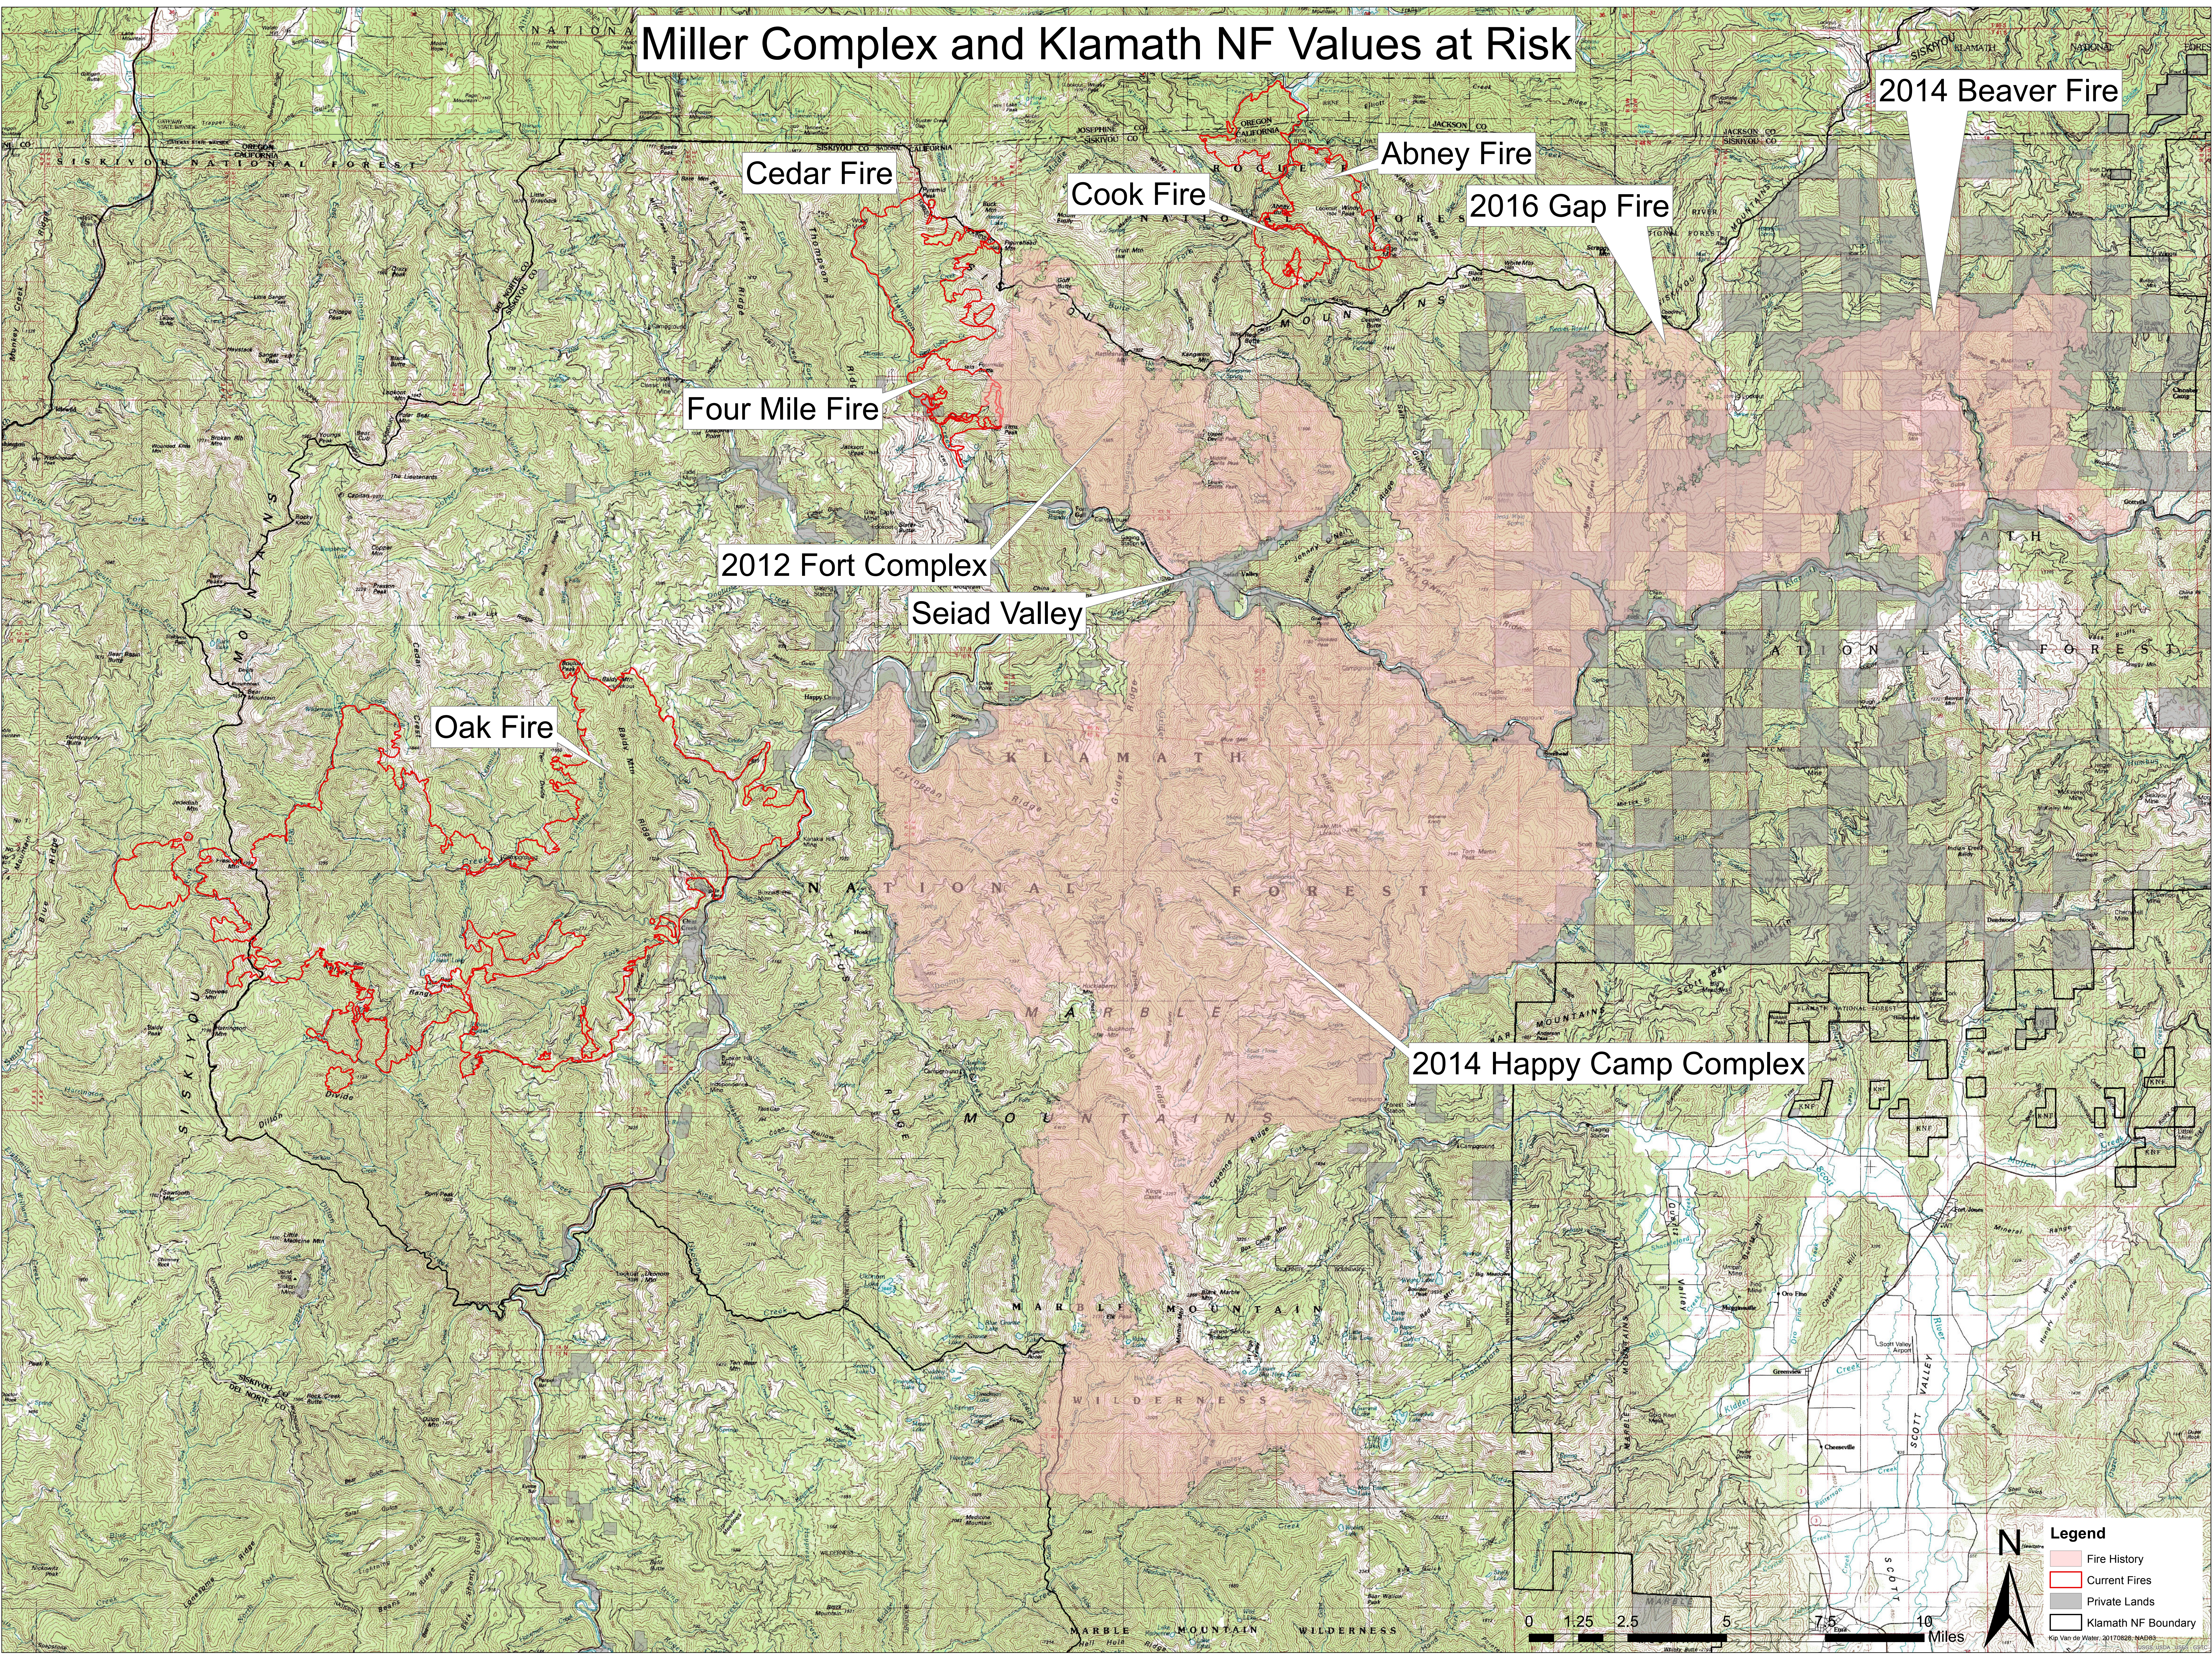

Miller Complex and Klamath NF Values at Risk

Legend

- Fire History
- Current Fires
- Private Lands
- Klamath NF Boundary

Map of Van de Water, 20170828, NAD83