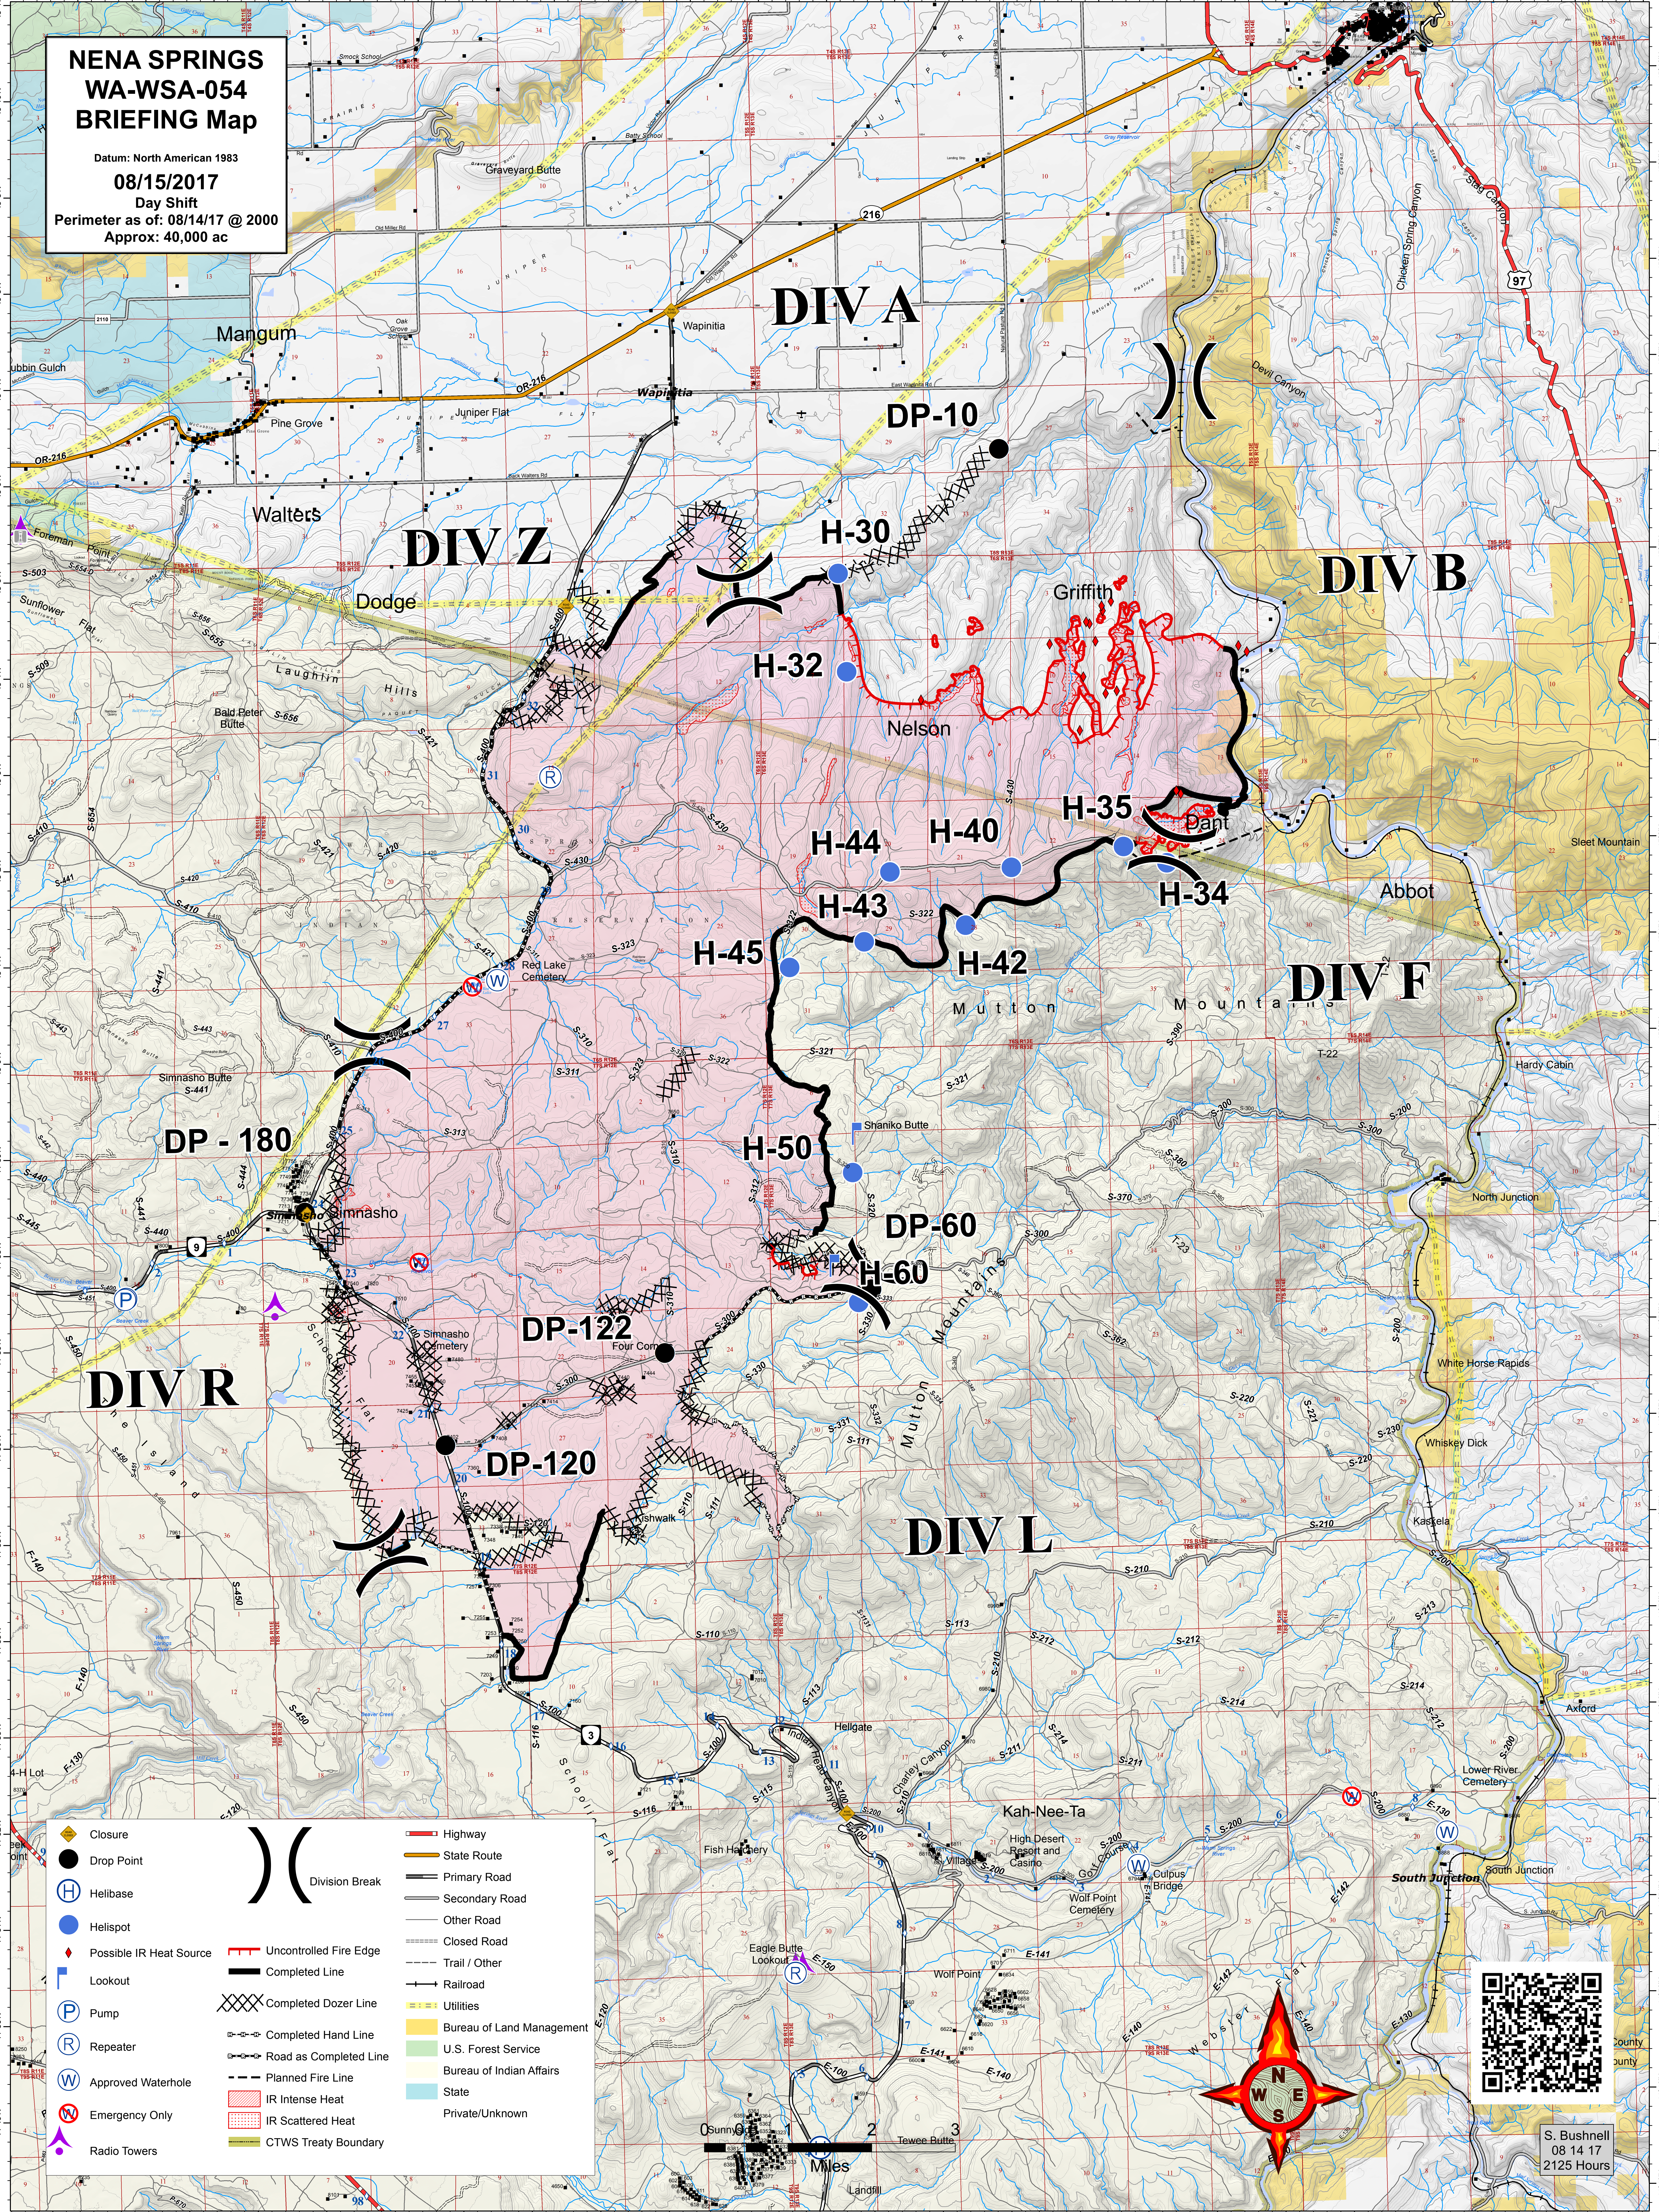

# NENA SPRINGS WA-WSA-054 BRIEFING Map

Datum: North American 1983  
**08/15/2017**  
 Day Shift  
 Perimeter as of: 08/14/17 @ 2000  
 Approx: 40,000 ac

S. Bushnell  
 08 14 17  
 2125 Hours