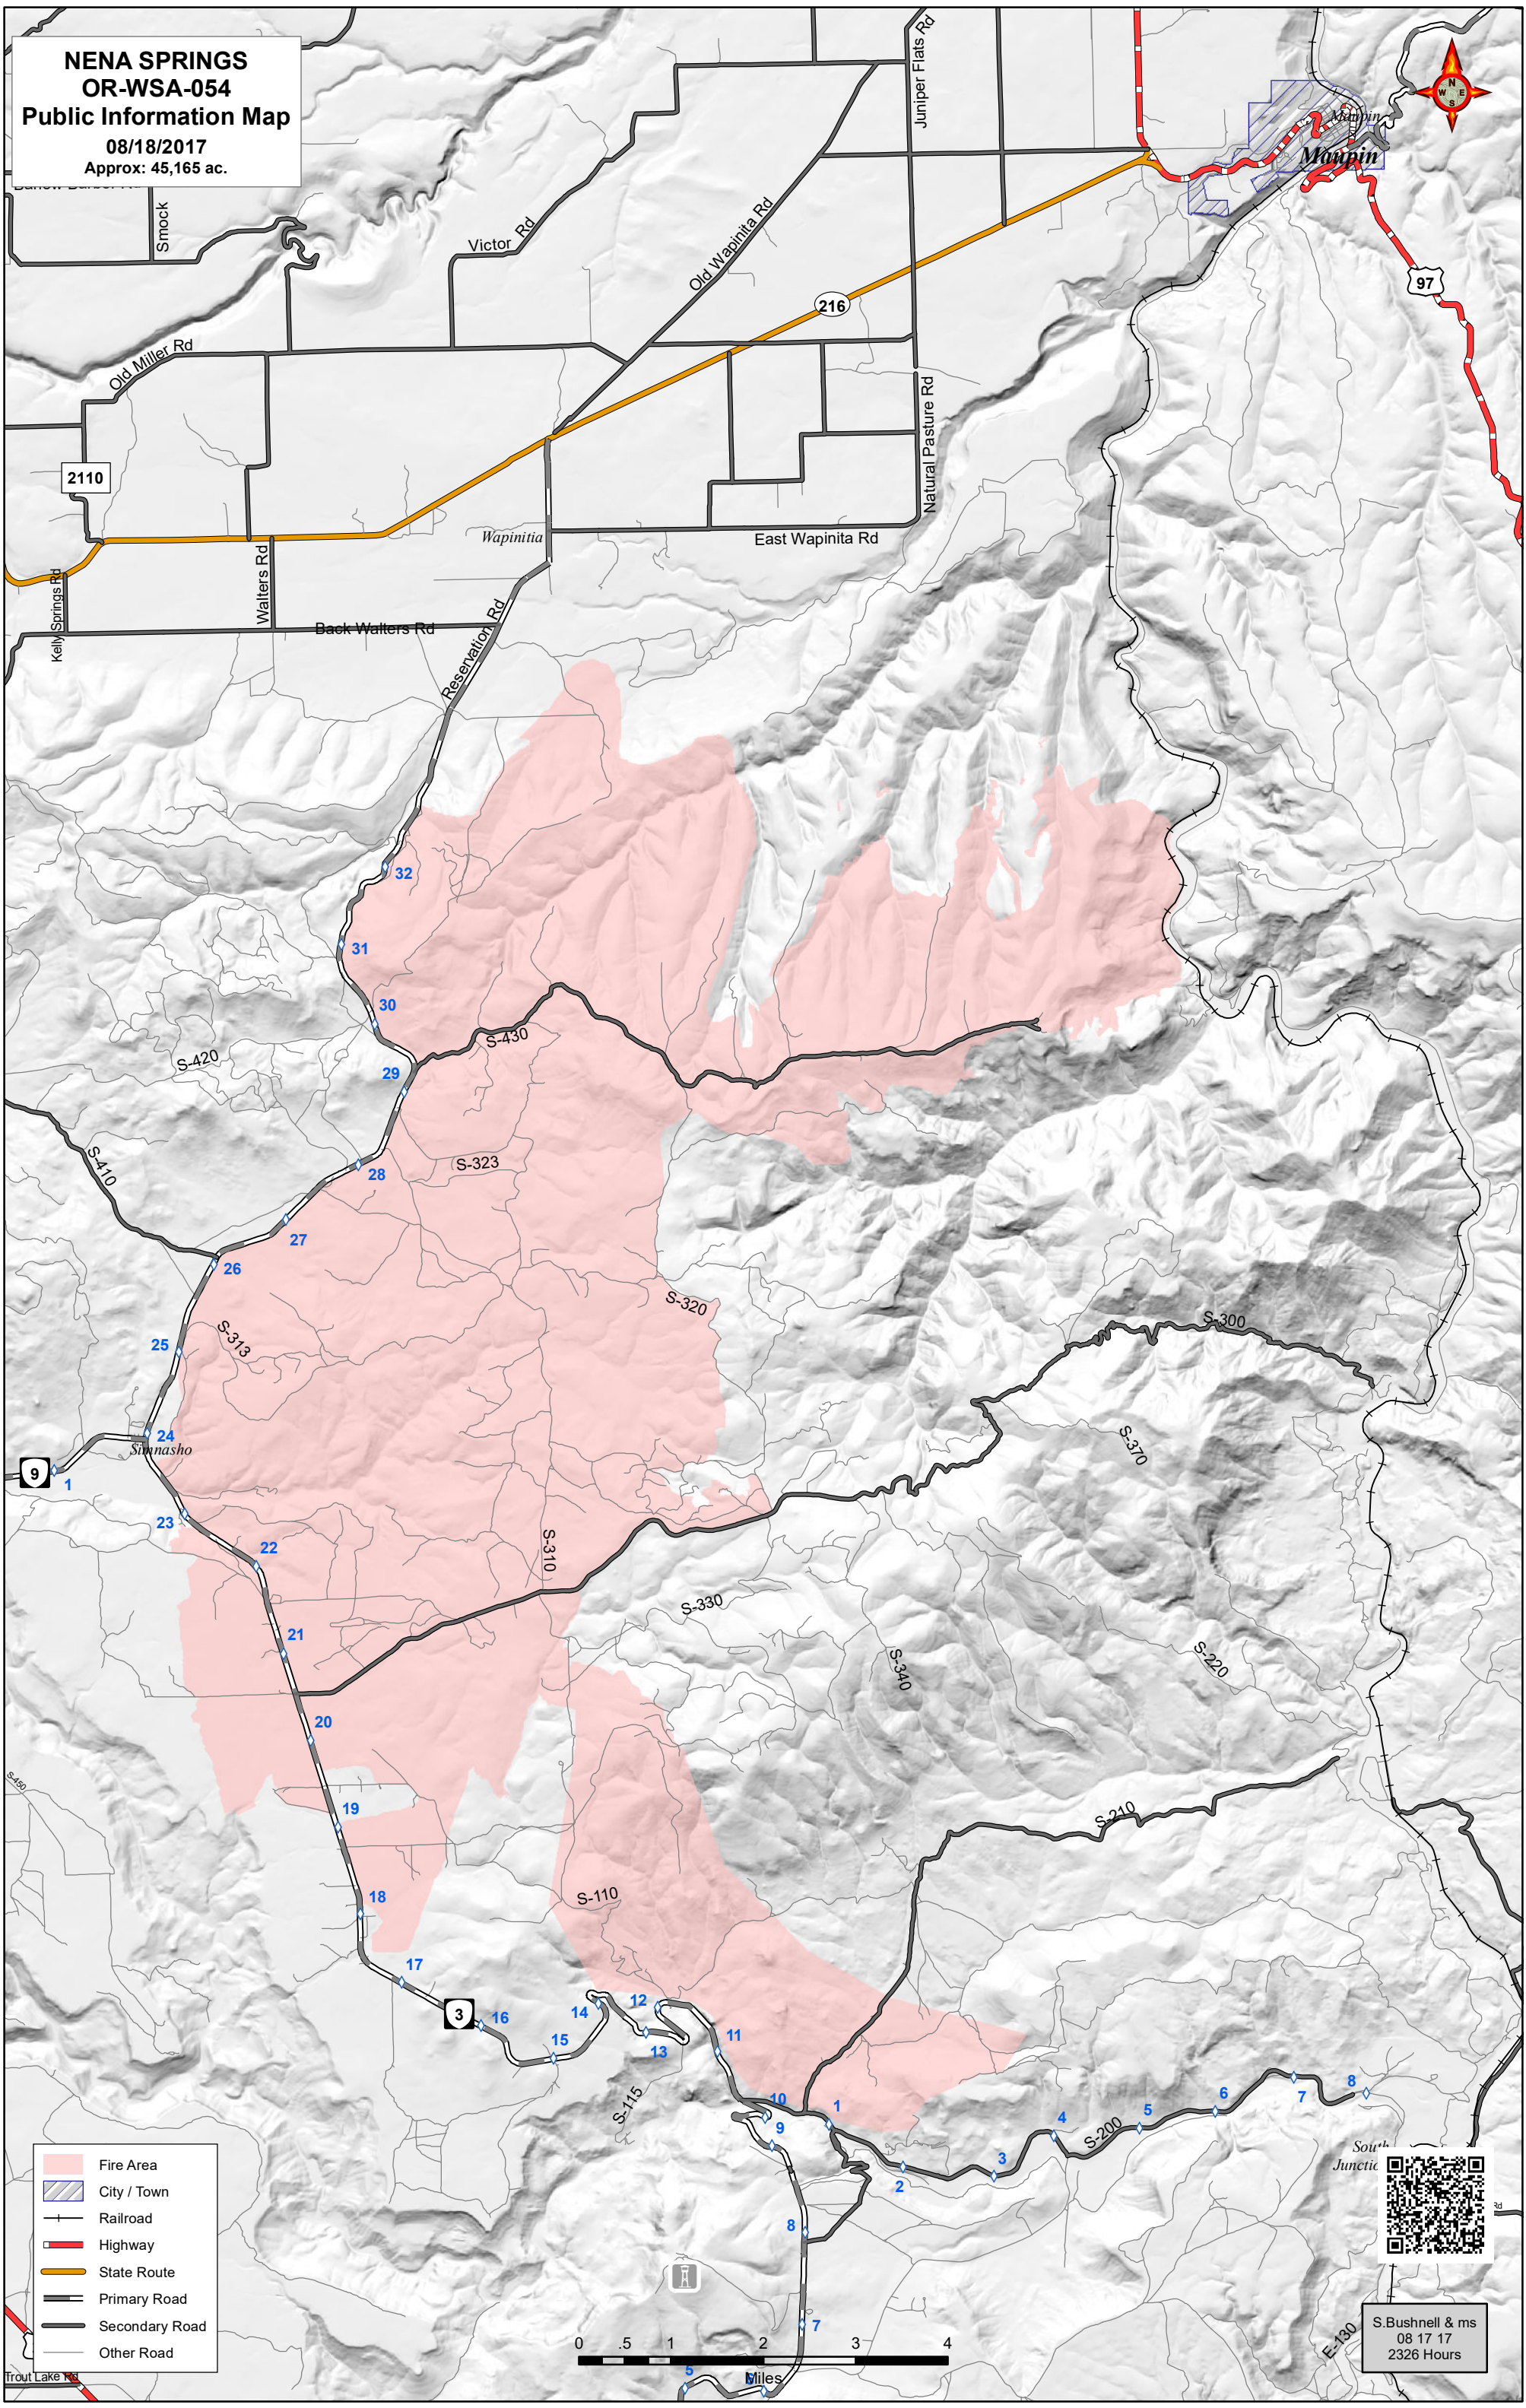

**NENA SPRINGS  
OR-WSA-054  
Public Information Map**  
08/18/2017  
Approx: 45,165 ac.

- Fire Area
- City / Town
- Railroad
- Highway
- State Route
- Primary Road
- Secondary Road
- Other Road

S. Bushnell & ms  
08 17 17  
2326 Hours