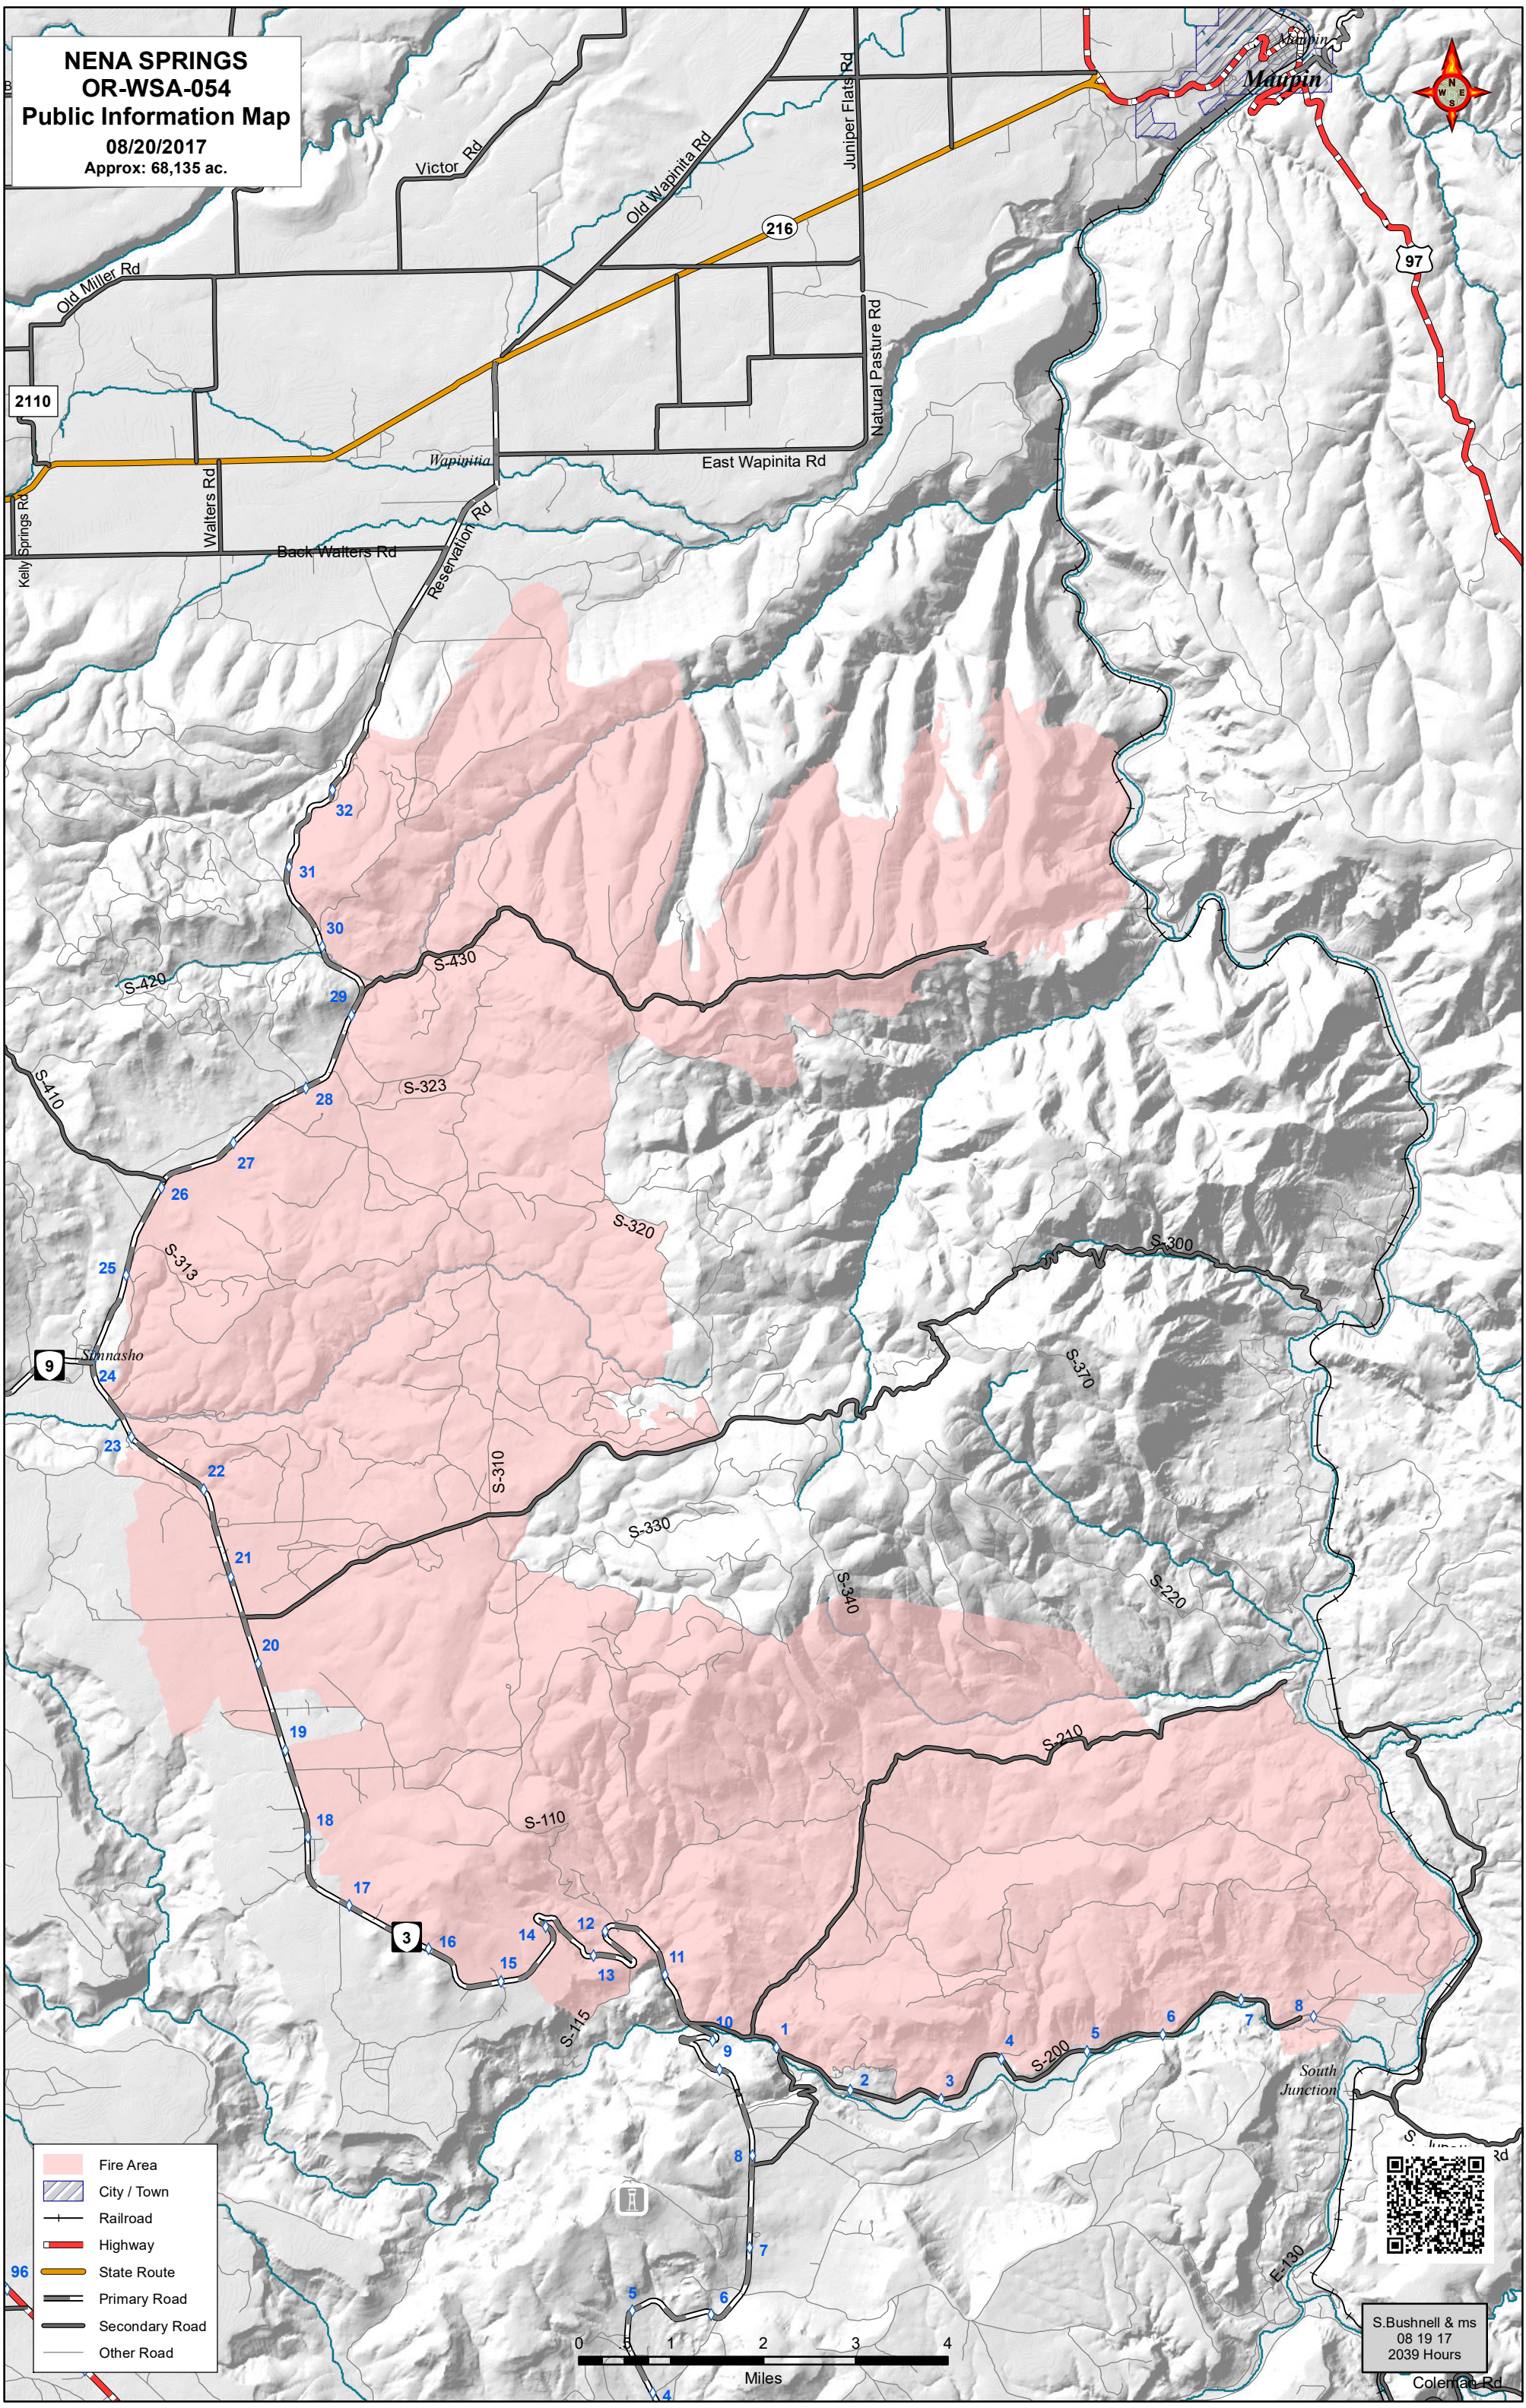

**NENA SPRINGS
OR-WSA-054
Public Information Map**
08/20/2017
Approx: 68,135 ac.

- Fire Area
- City / Town
- Railroad
- Highway
- State Route
- Primary Road
- Secondary Road
- Other Road

0 1 2 3 4
Miles

S. Bushnell & ms
08 19 17
2039 Hours

Coleridge Rd