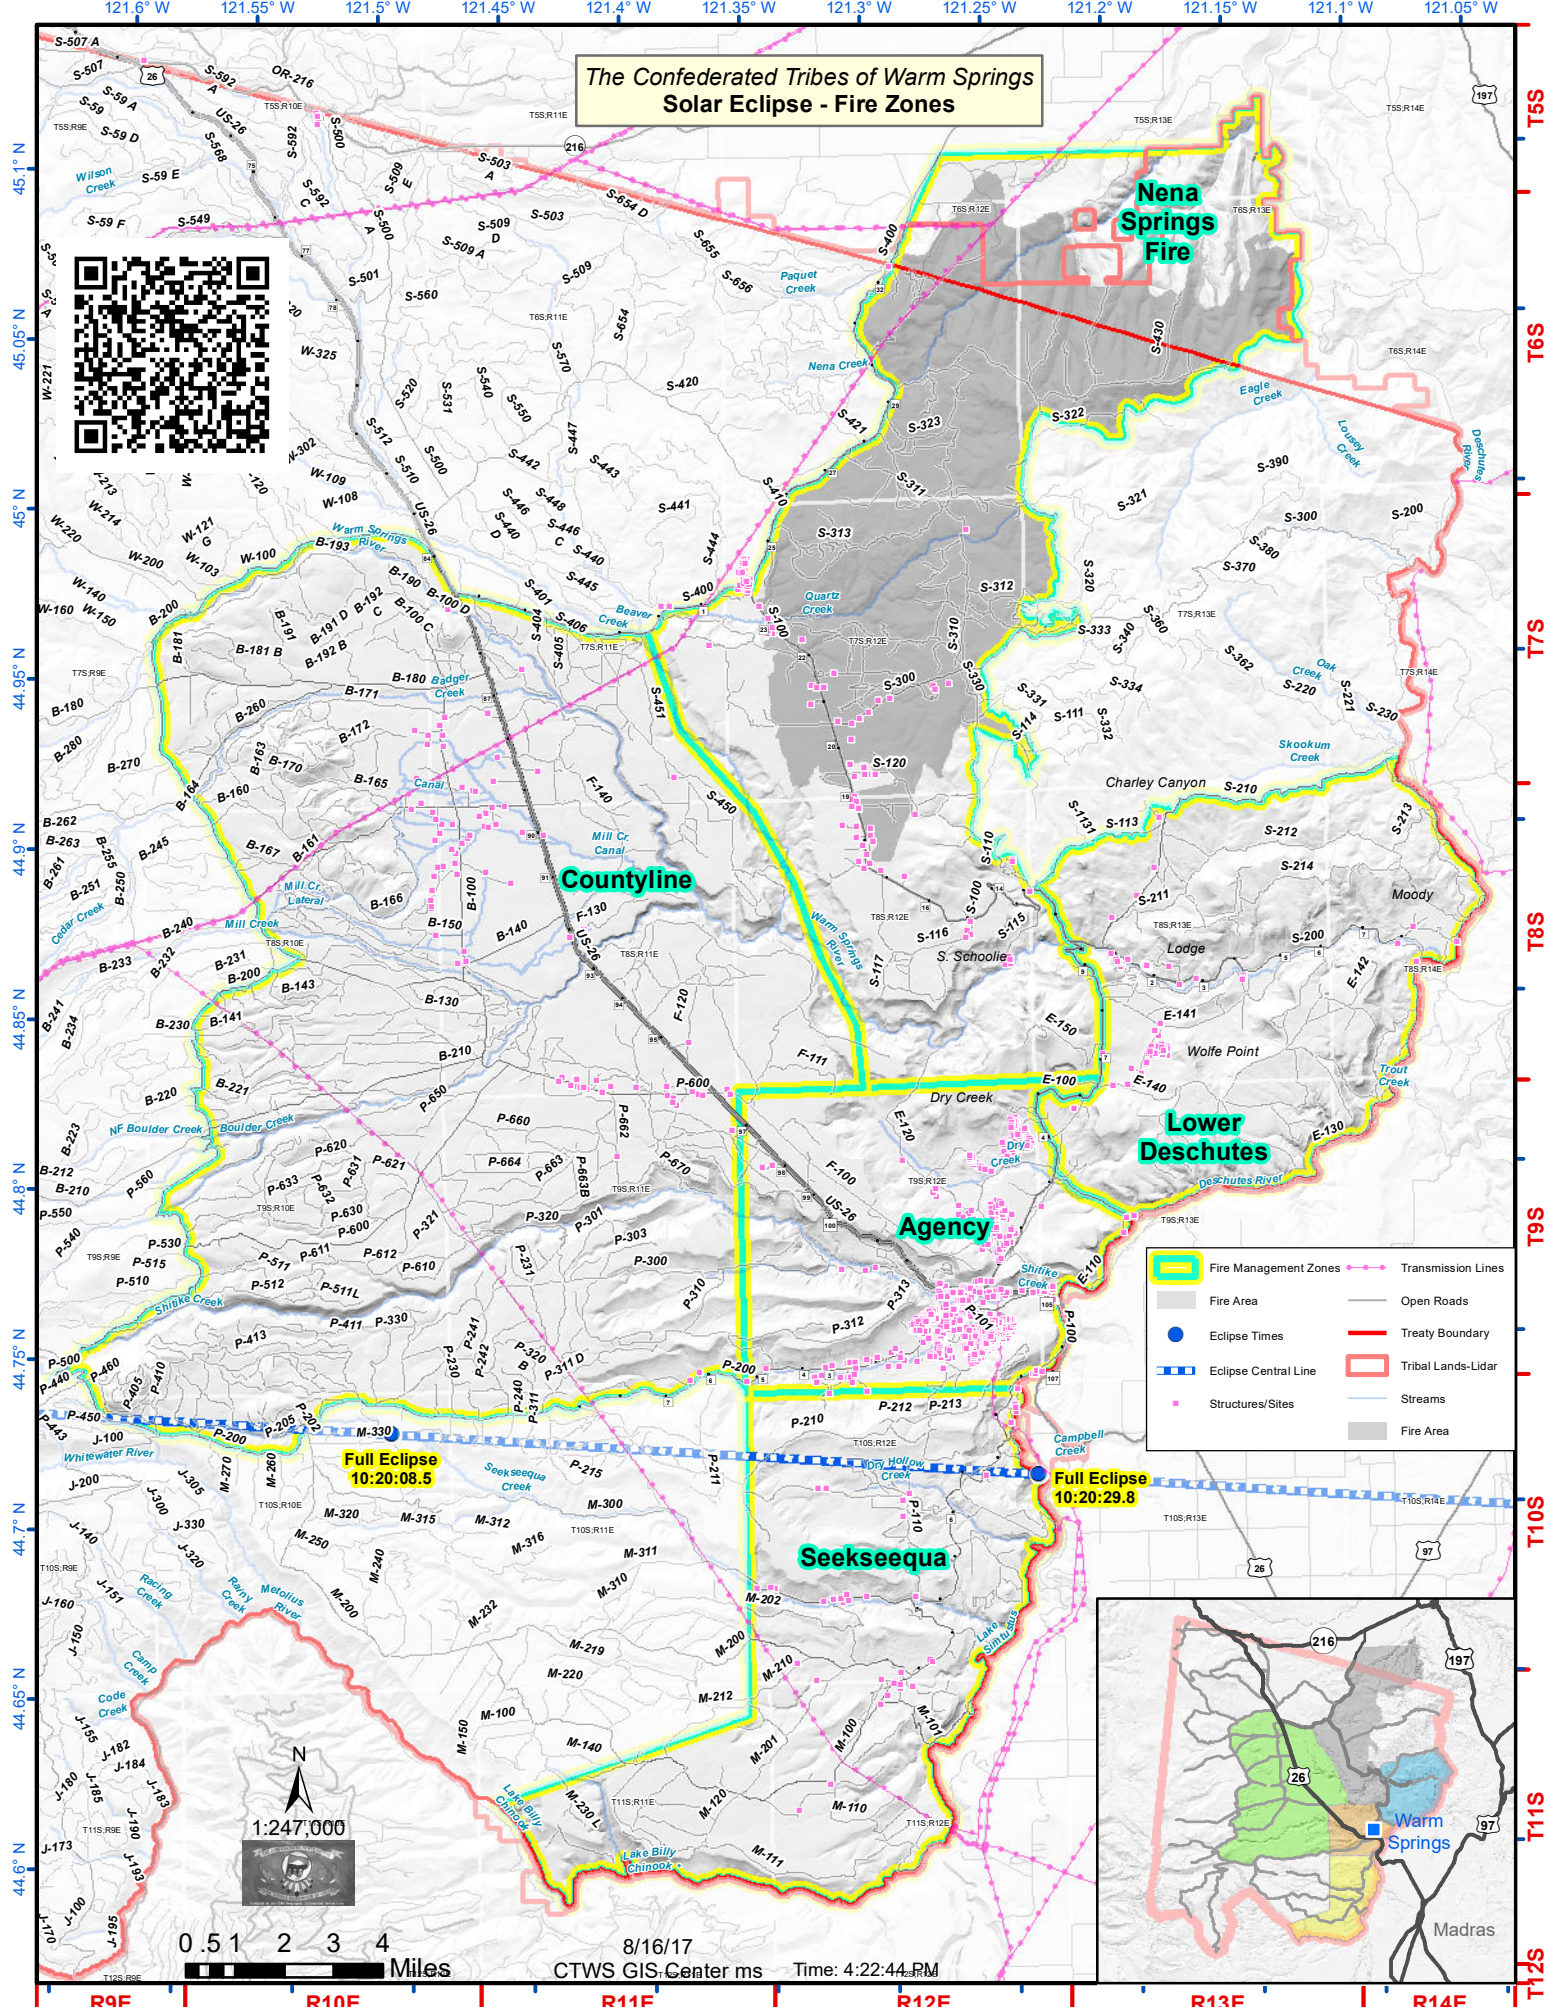

The Confederated Tribes of Warm Springs Solar Eclipse - Fire Zones

	Fire Management Zones		Transmission Lines
	Fire Area		Open Roads
	Eclipse Times		Treaty Boundary
	Eclipse Central Line		Tribal Lands-Lidar
	Structures/Sites		Streams
			Fire Area

Full Eclipse
10:20:08.5

Full Eclipse
10:20:29.8

0 0.5 1 2 3 4 Miles

8/16/17
CTWS GIS.Center.ms Time: 4:22:44 PM