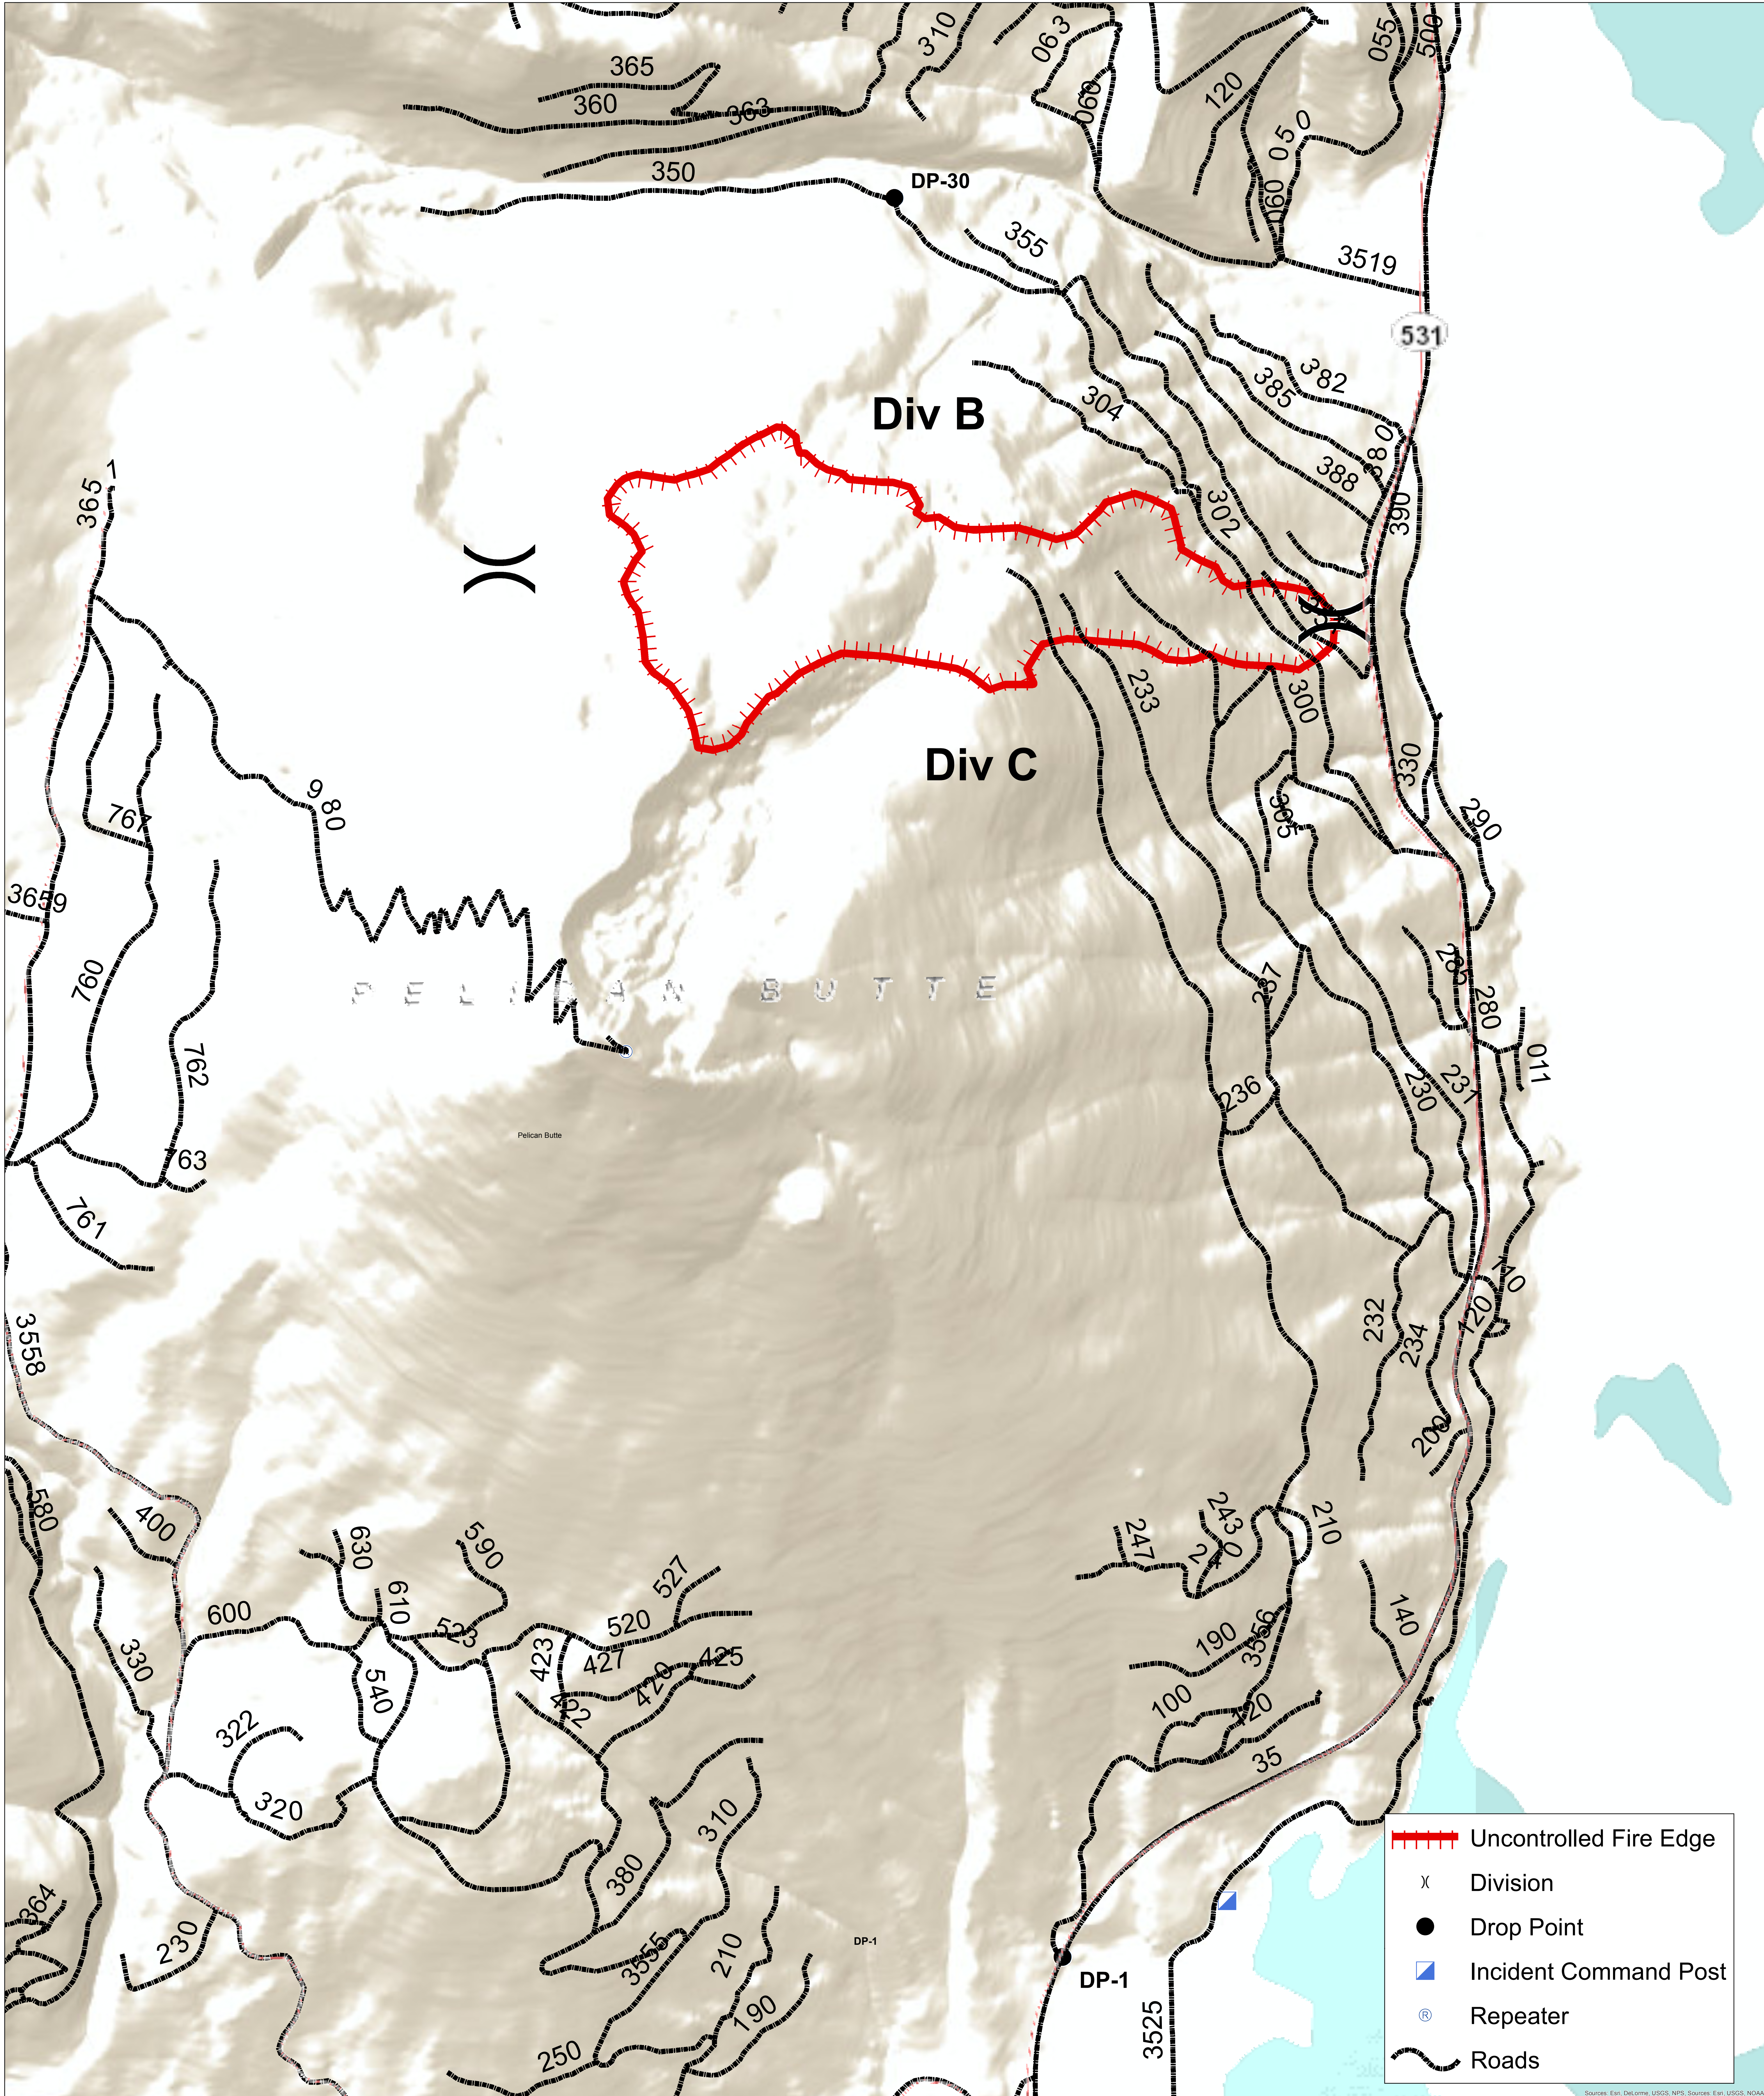

North Pelican Fire
BRIEFING MAP
Aug. 20, 2017
OR-FWF-514

- Uncontrolled Fire Edge
- Division
- Drop Point
- Incident Command Post
- Repeater
- Roads