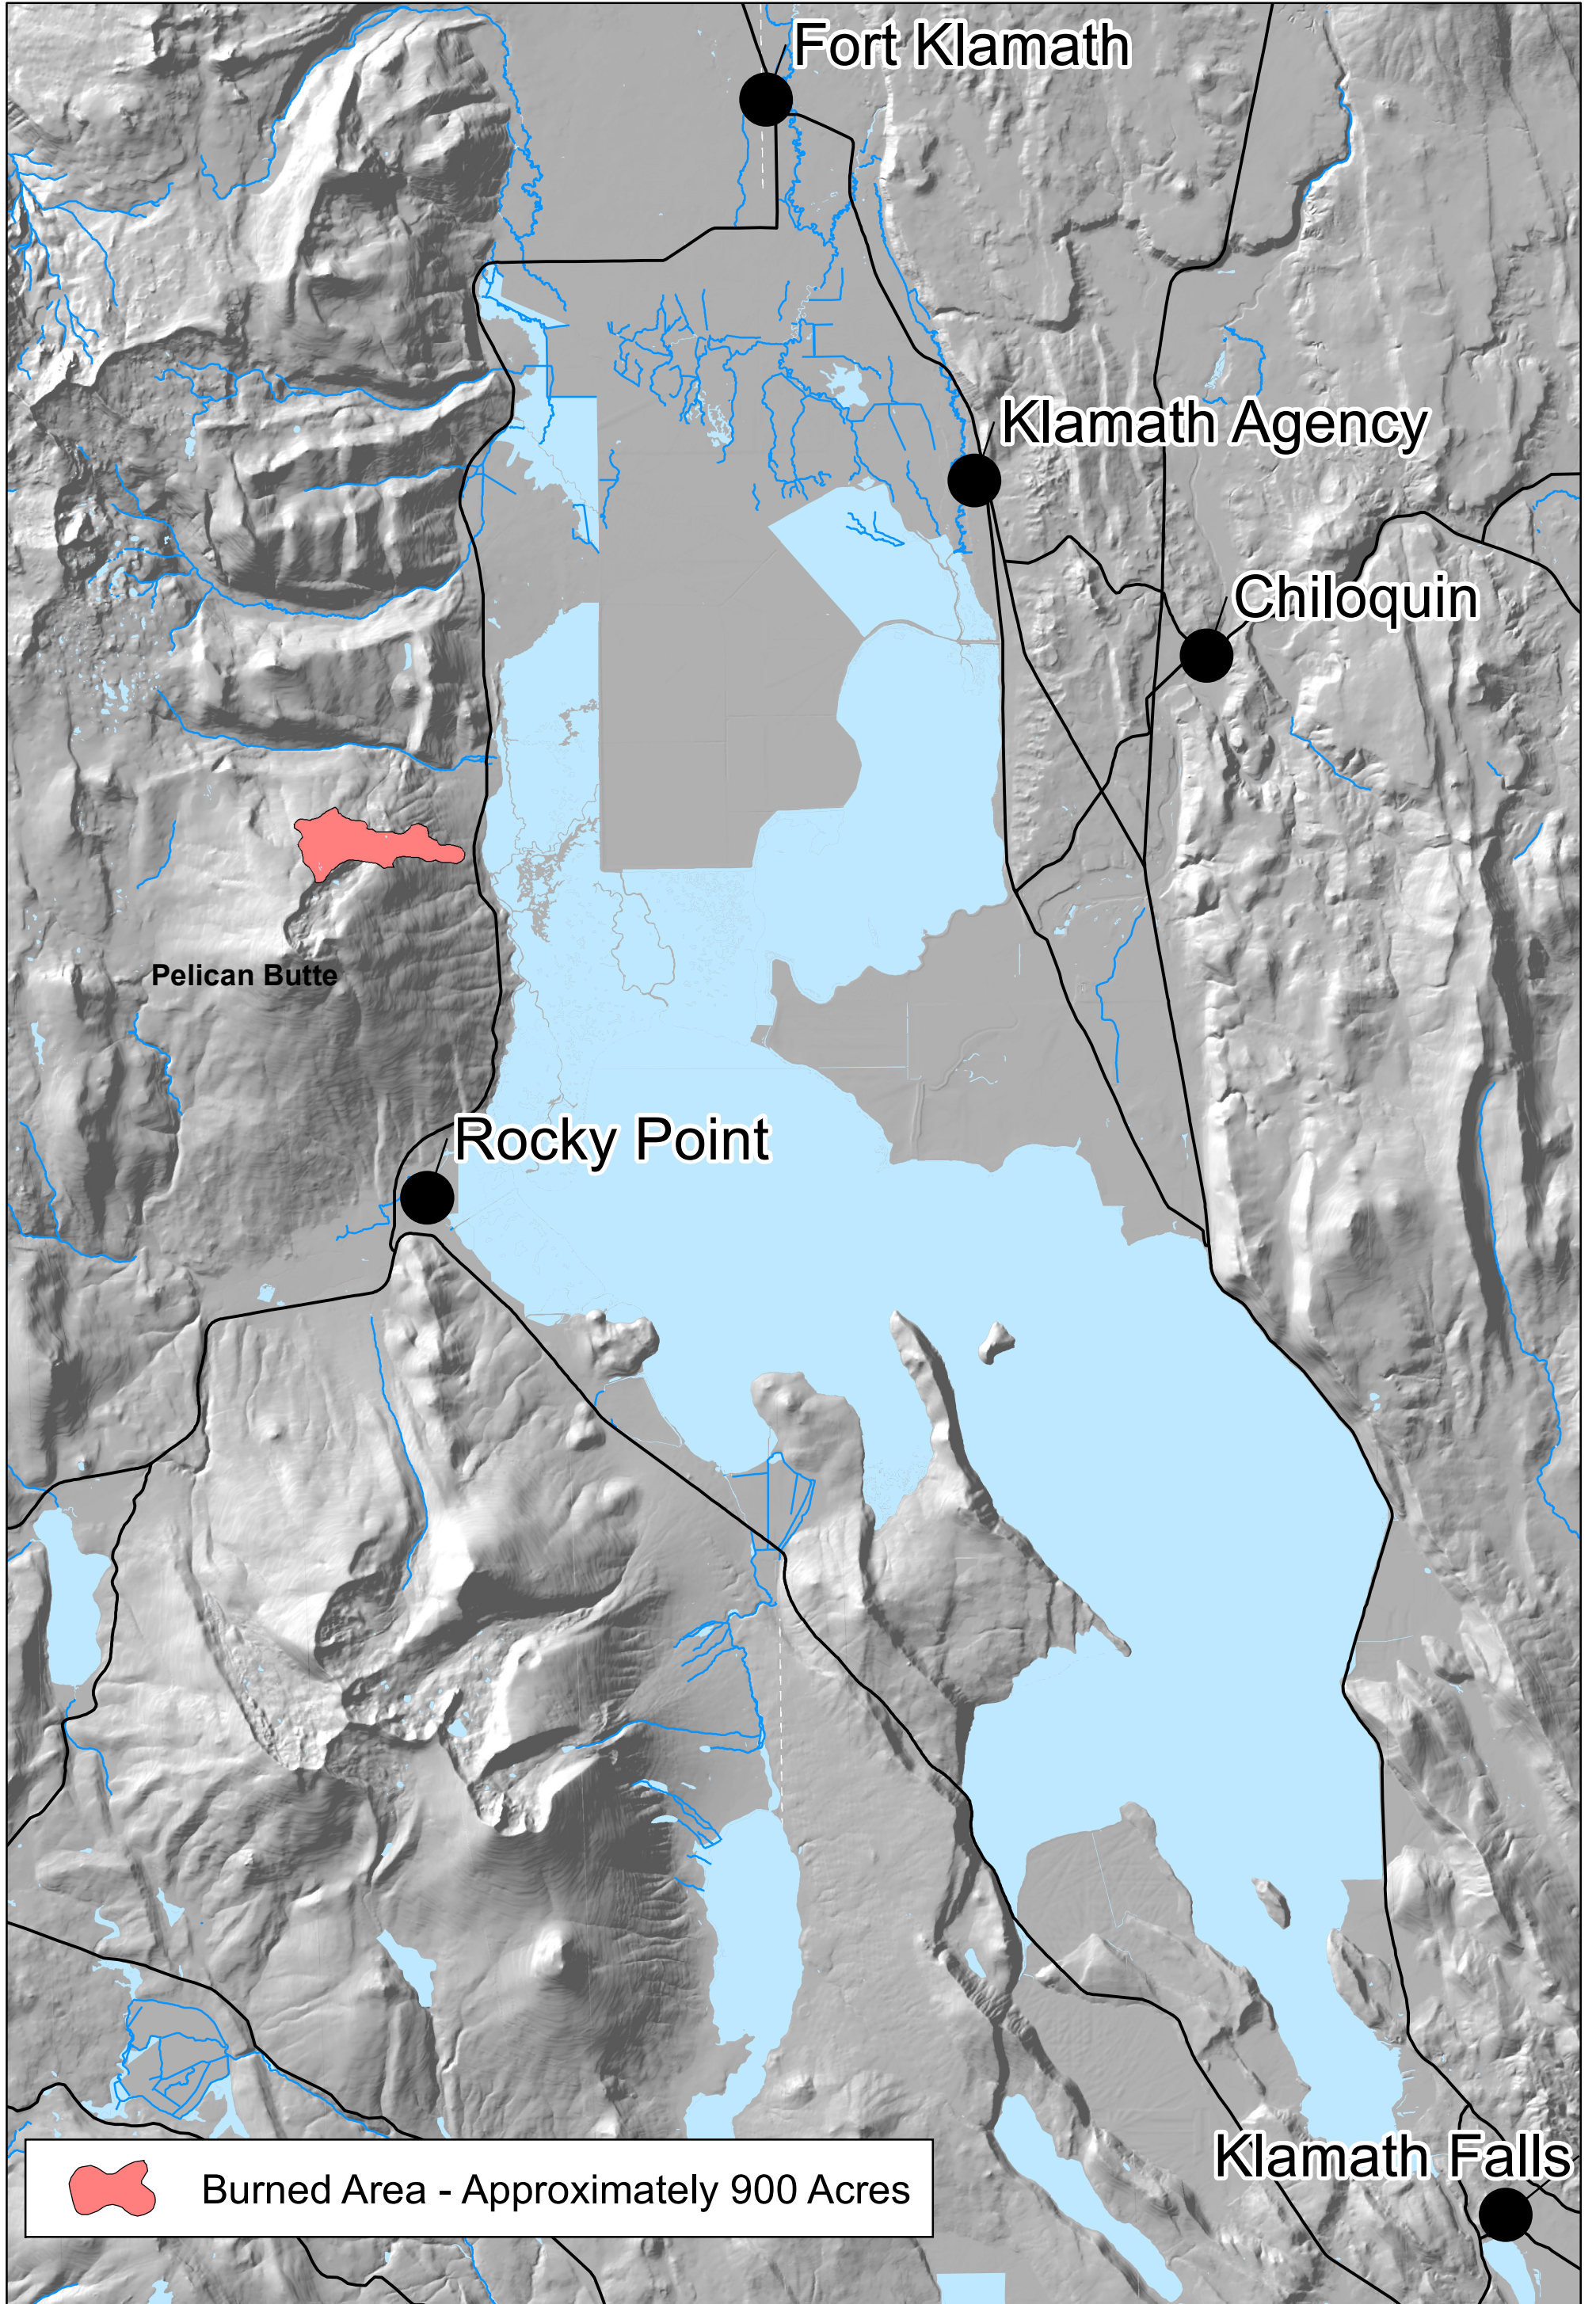

North Pelican Fire Information Map August 20, 2017

0 0.75 1.5 3 4.5 6 Miles

 Burned Area - Approximately 900 Acres

Klamath Falls