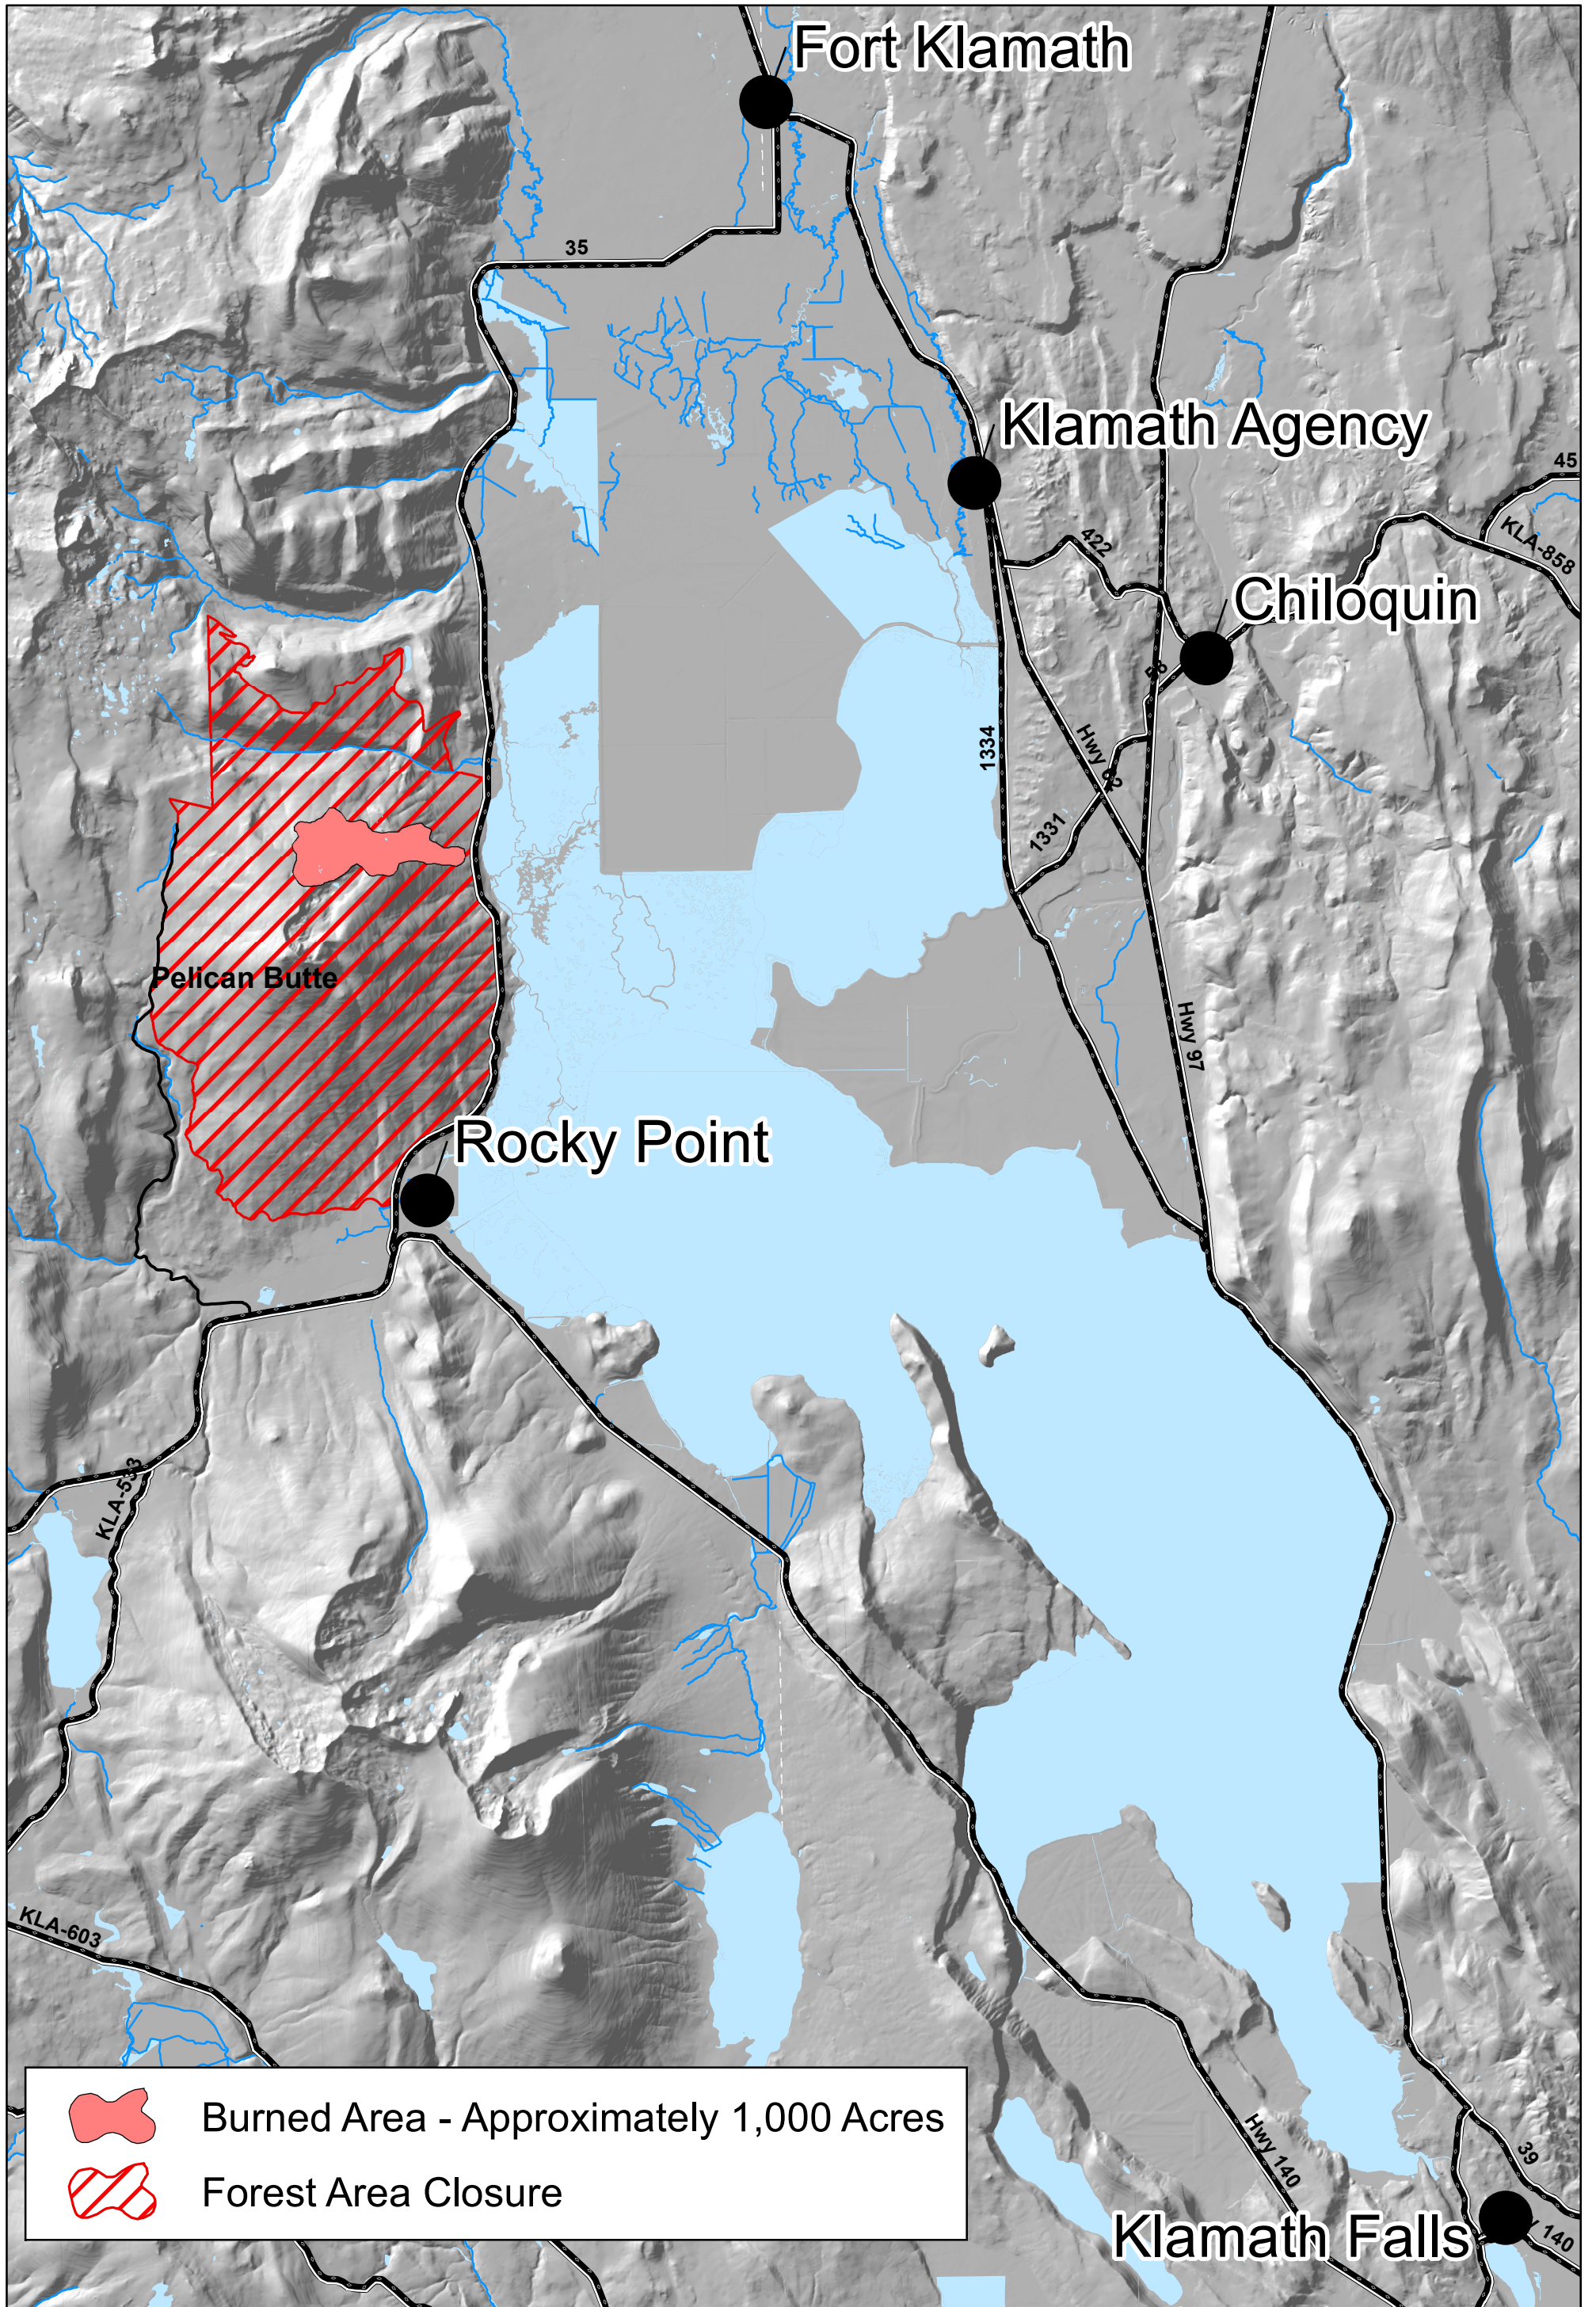

North Pelican Fire Information Map August 21, 2017

0 0.75 1.5 3 4.5 6 Miles

-  Burned Area - Approximately 1,000 Acres
-  Forest Area Closure