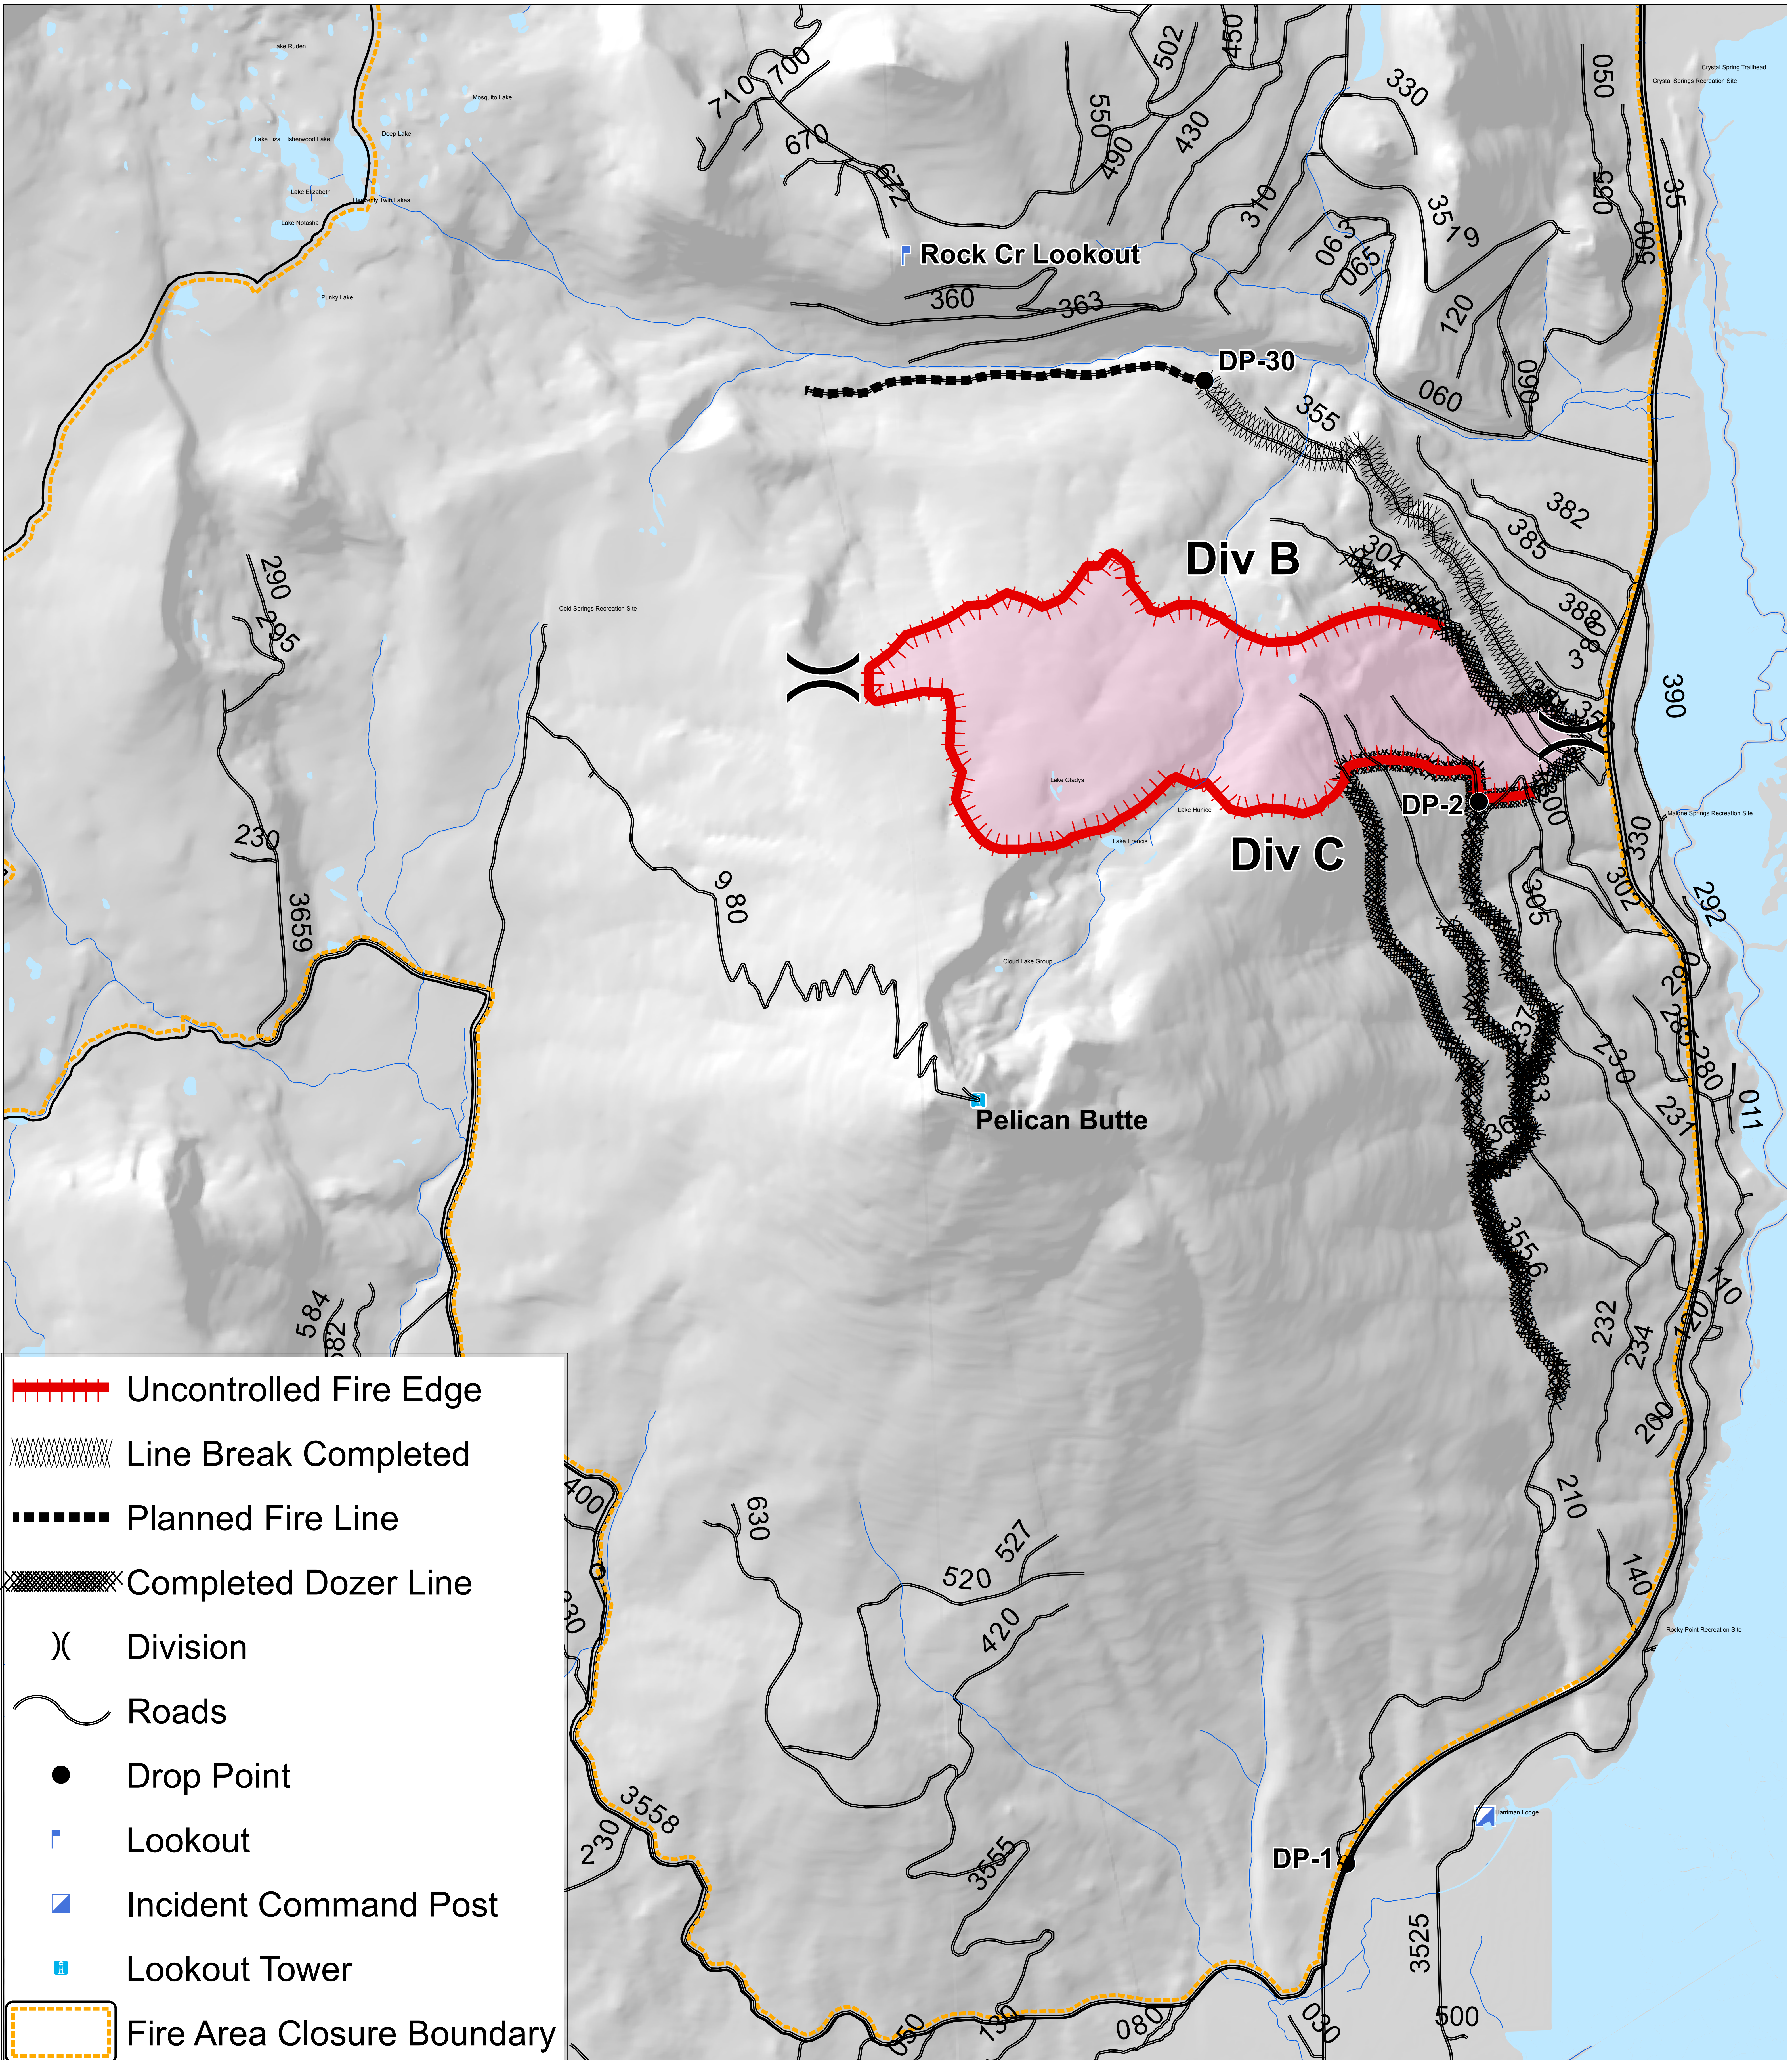

NORTH PELICAN FIRE BRIEFING MAP

Aug. 24, 2017
OR-FWF-514
Approximately 1,275 Acres

- Uncontrolled Fire Edge
- Line Break Completed
- Planned Fire Line
- Completed Dozer Line
- Division
- Roads
- Drop Point
- Lookout
- Incident Command Post
- Lookout Tower
- Fire Area Closure Boundary