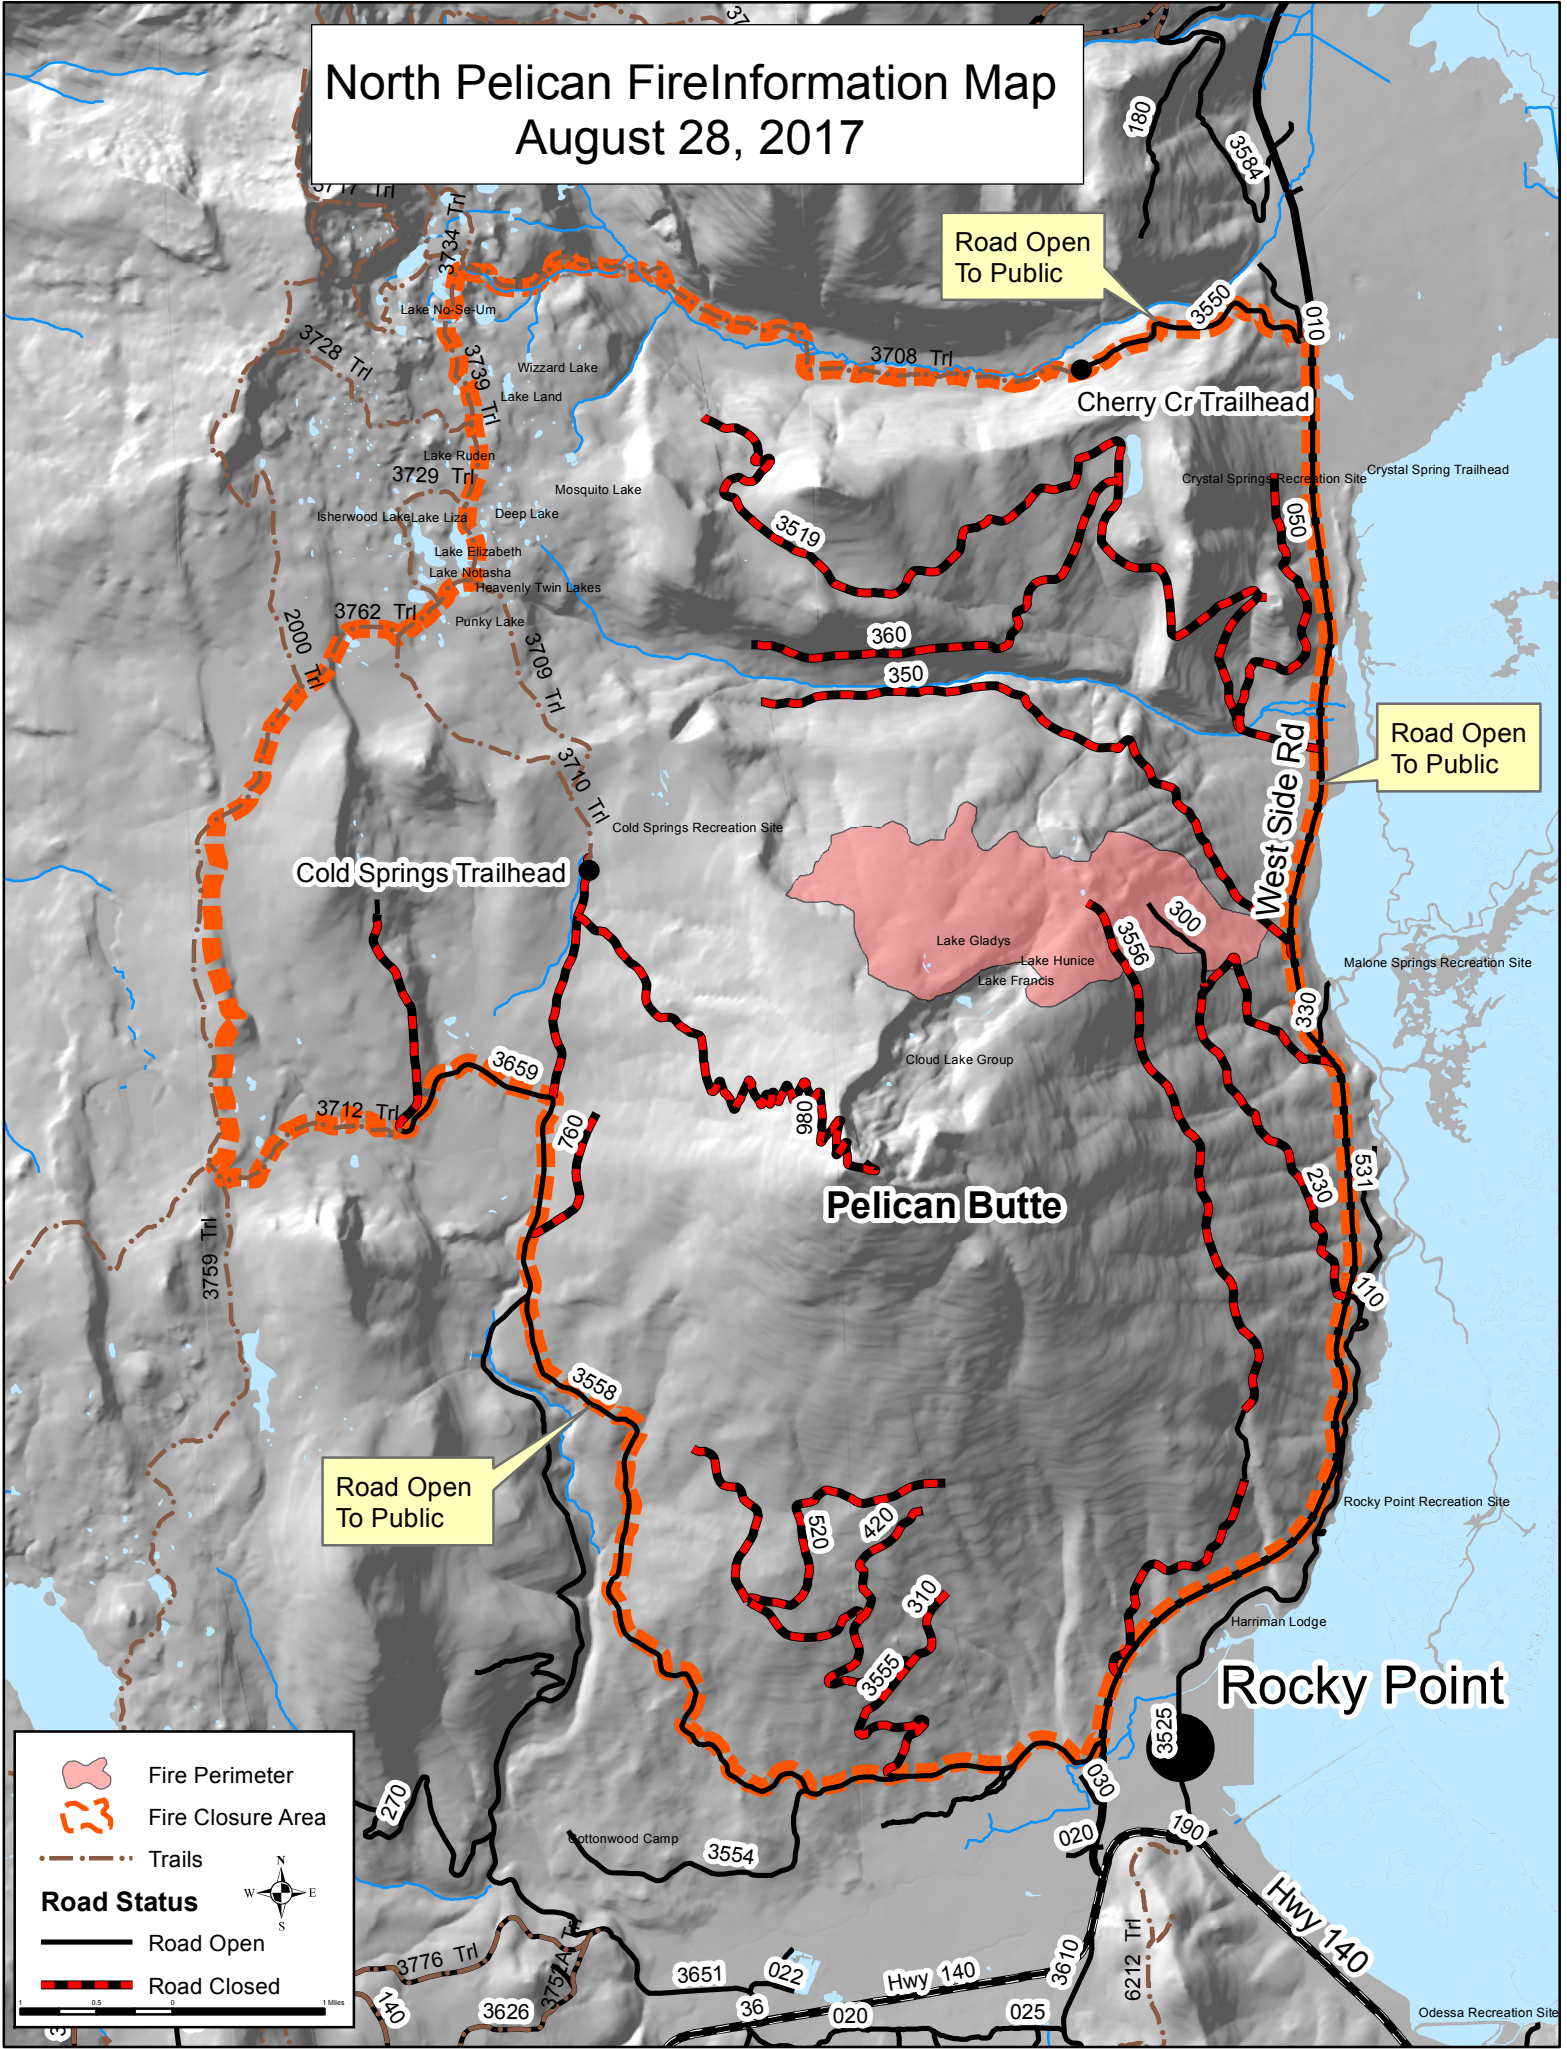

# North Pelican Fire Information Map

## August 28, 2017

Road Open To Public

Road Open To Public

Road Open To Public

**Legend**

- Fire Perimeter
- Fire Closure Area
- Trails

**Road Status**

- Road Open
- Road Closed

Scale: 0 0.5 1 Miles

Compass Rose: N, S, E, W