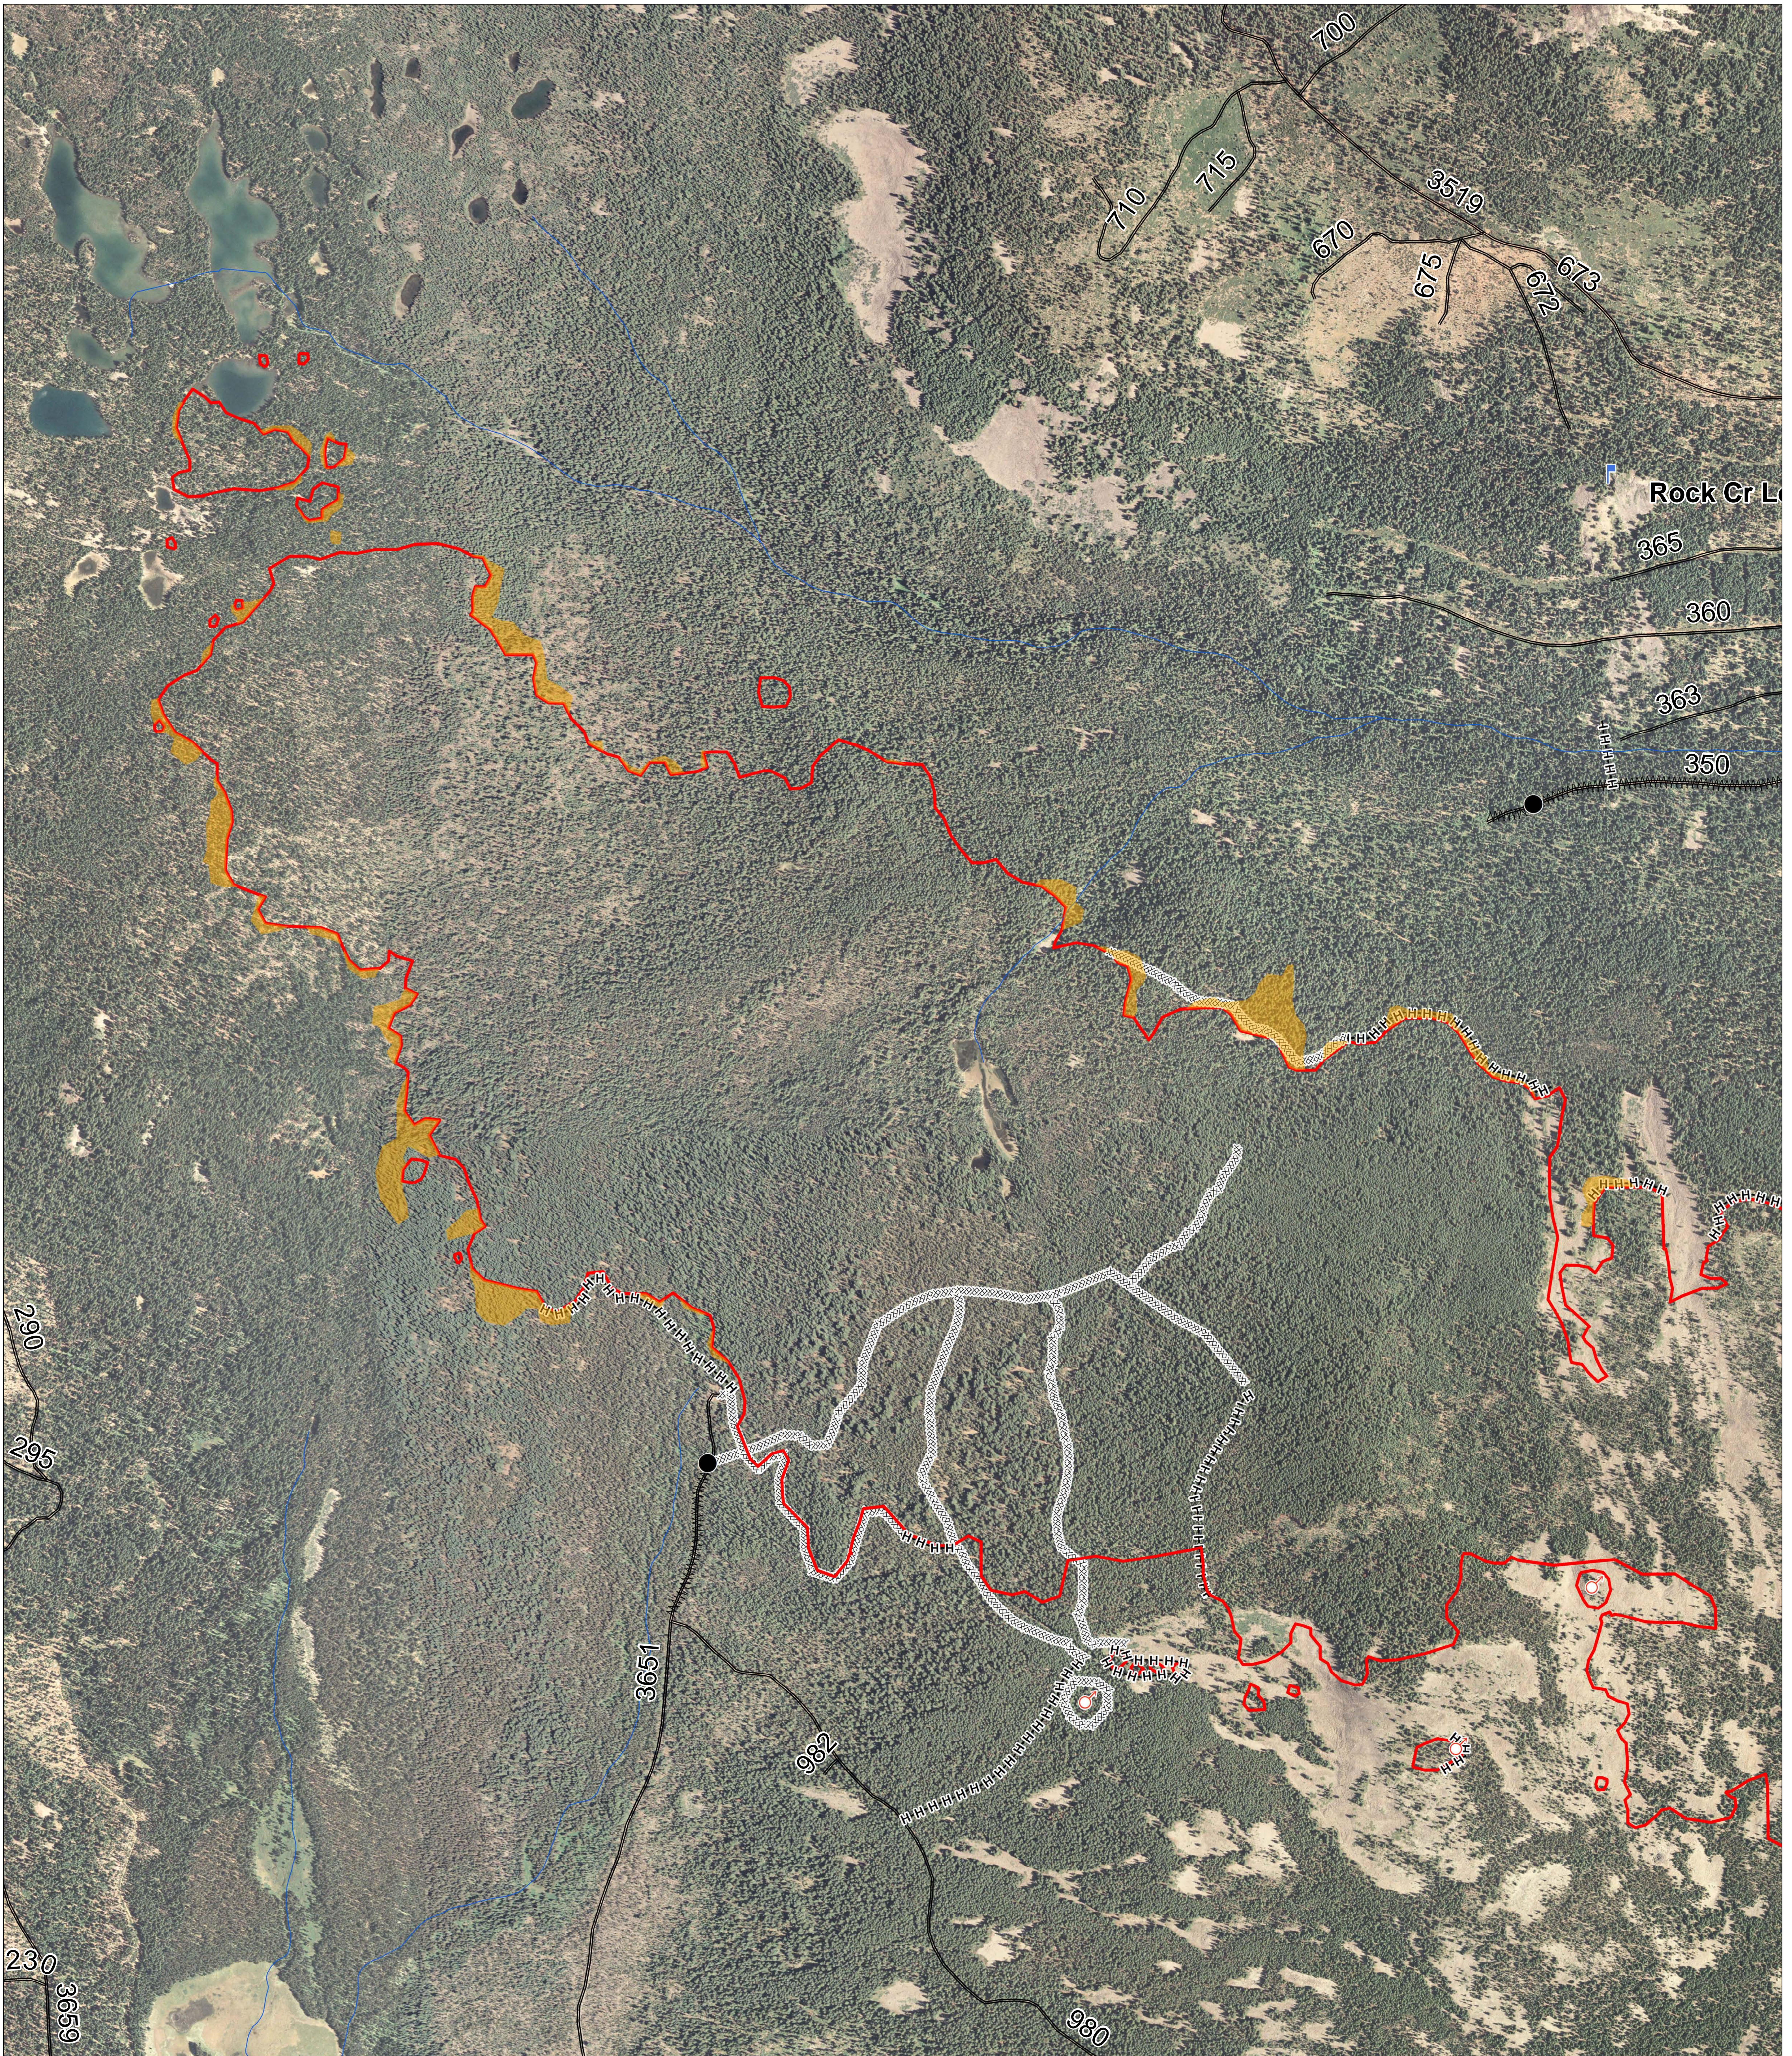

NORTHWEST SIDE OF FIRE

0 0.125 0.25 0.5 0.75 1 Miles