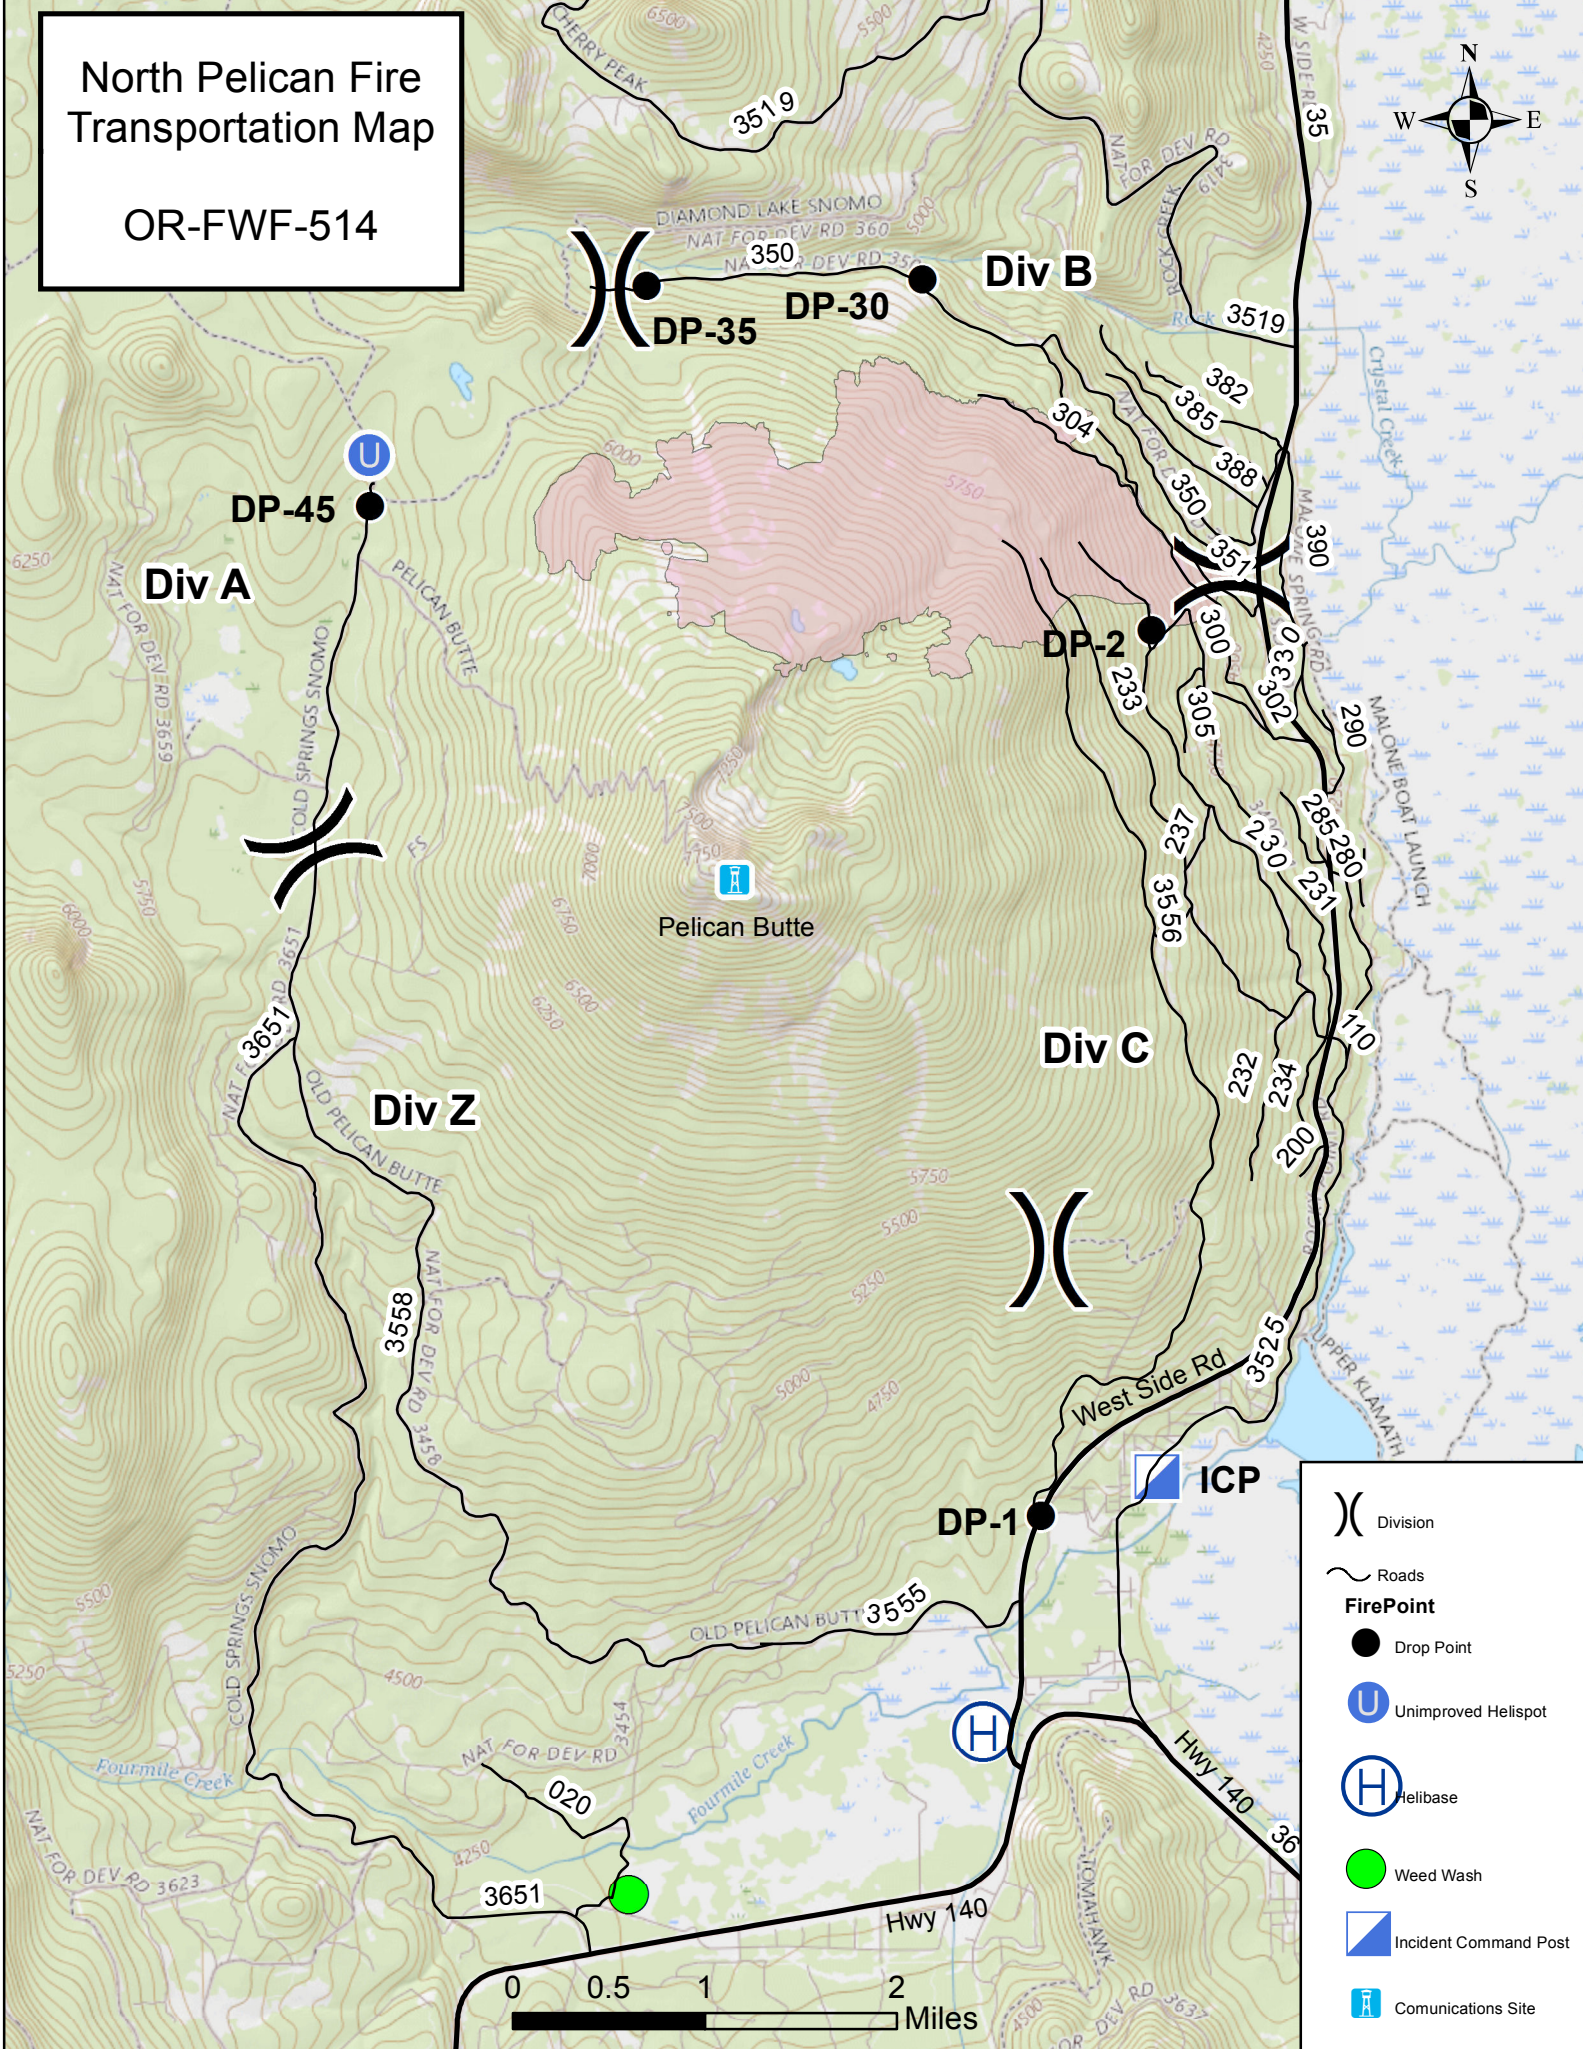

North Pelican Fire Transportation Map

OR-FWF-514

Div A

Div B

Div C

Div Z

DP-45

DP-35

DP-30

DP-2

DP-1

ICP

Pelican Butte

0 0.5 1 2 Miles

- Division
- Roads
- FirePoint**
 - Drop Point
 - Unimproved Helispot
 - Helibase
 - Weed Wash
 - Incident Command Post
 - Communications Site