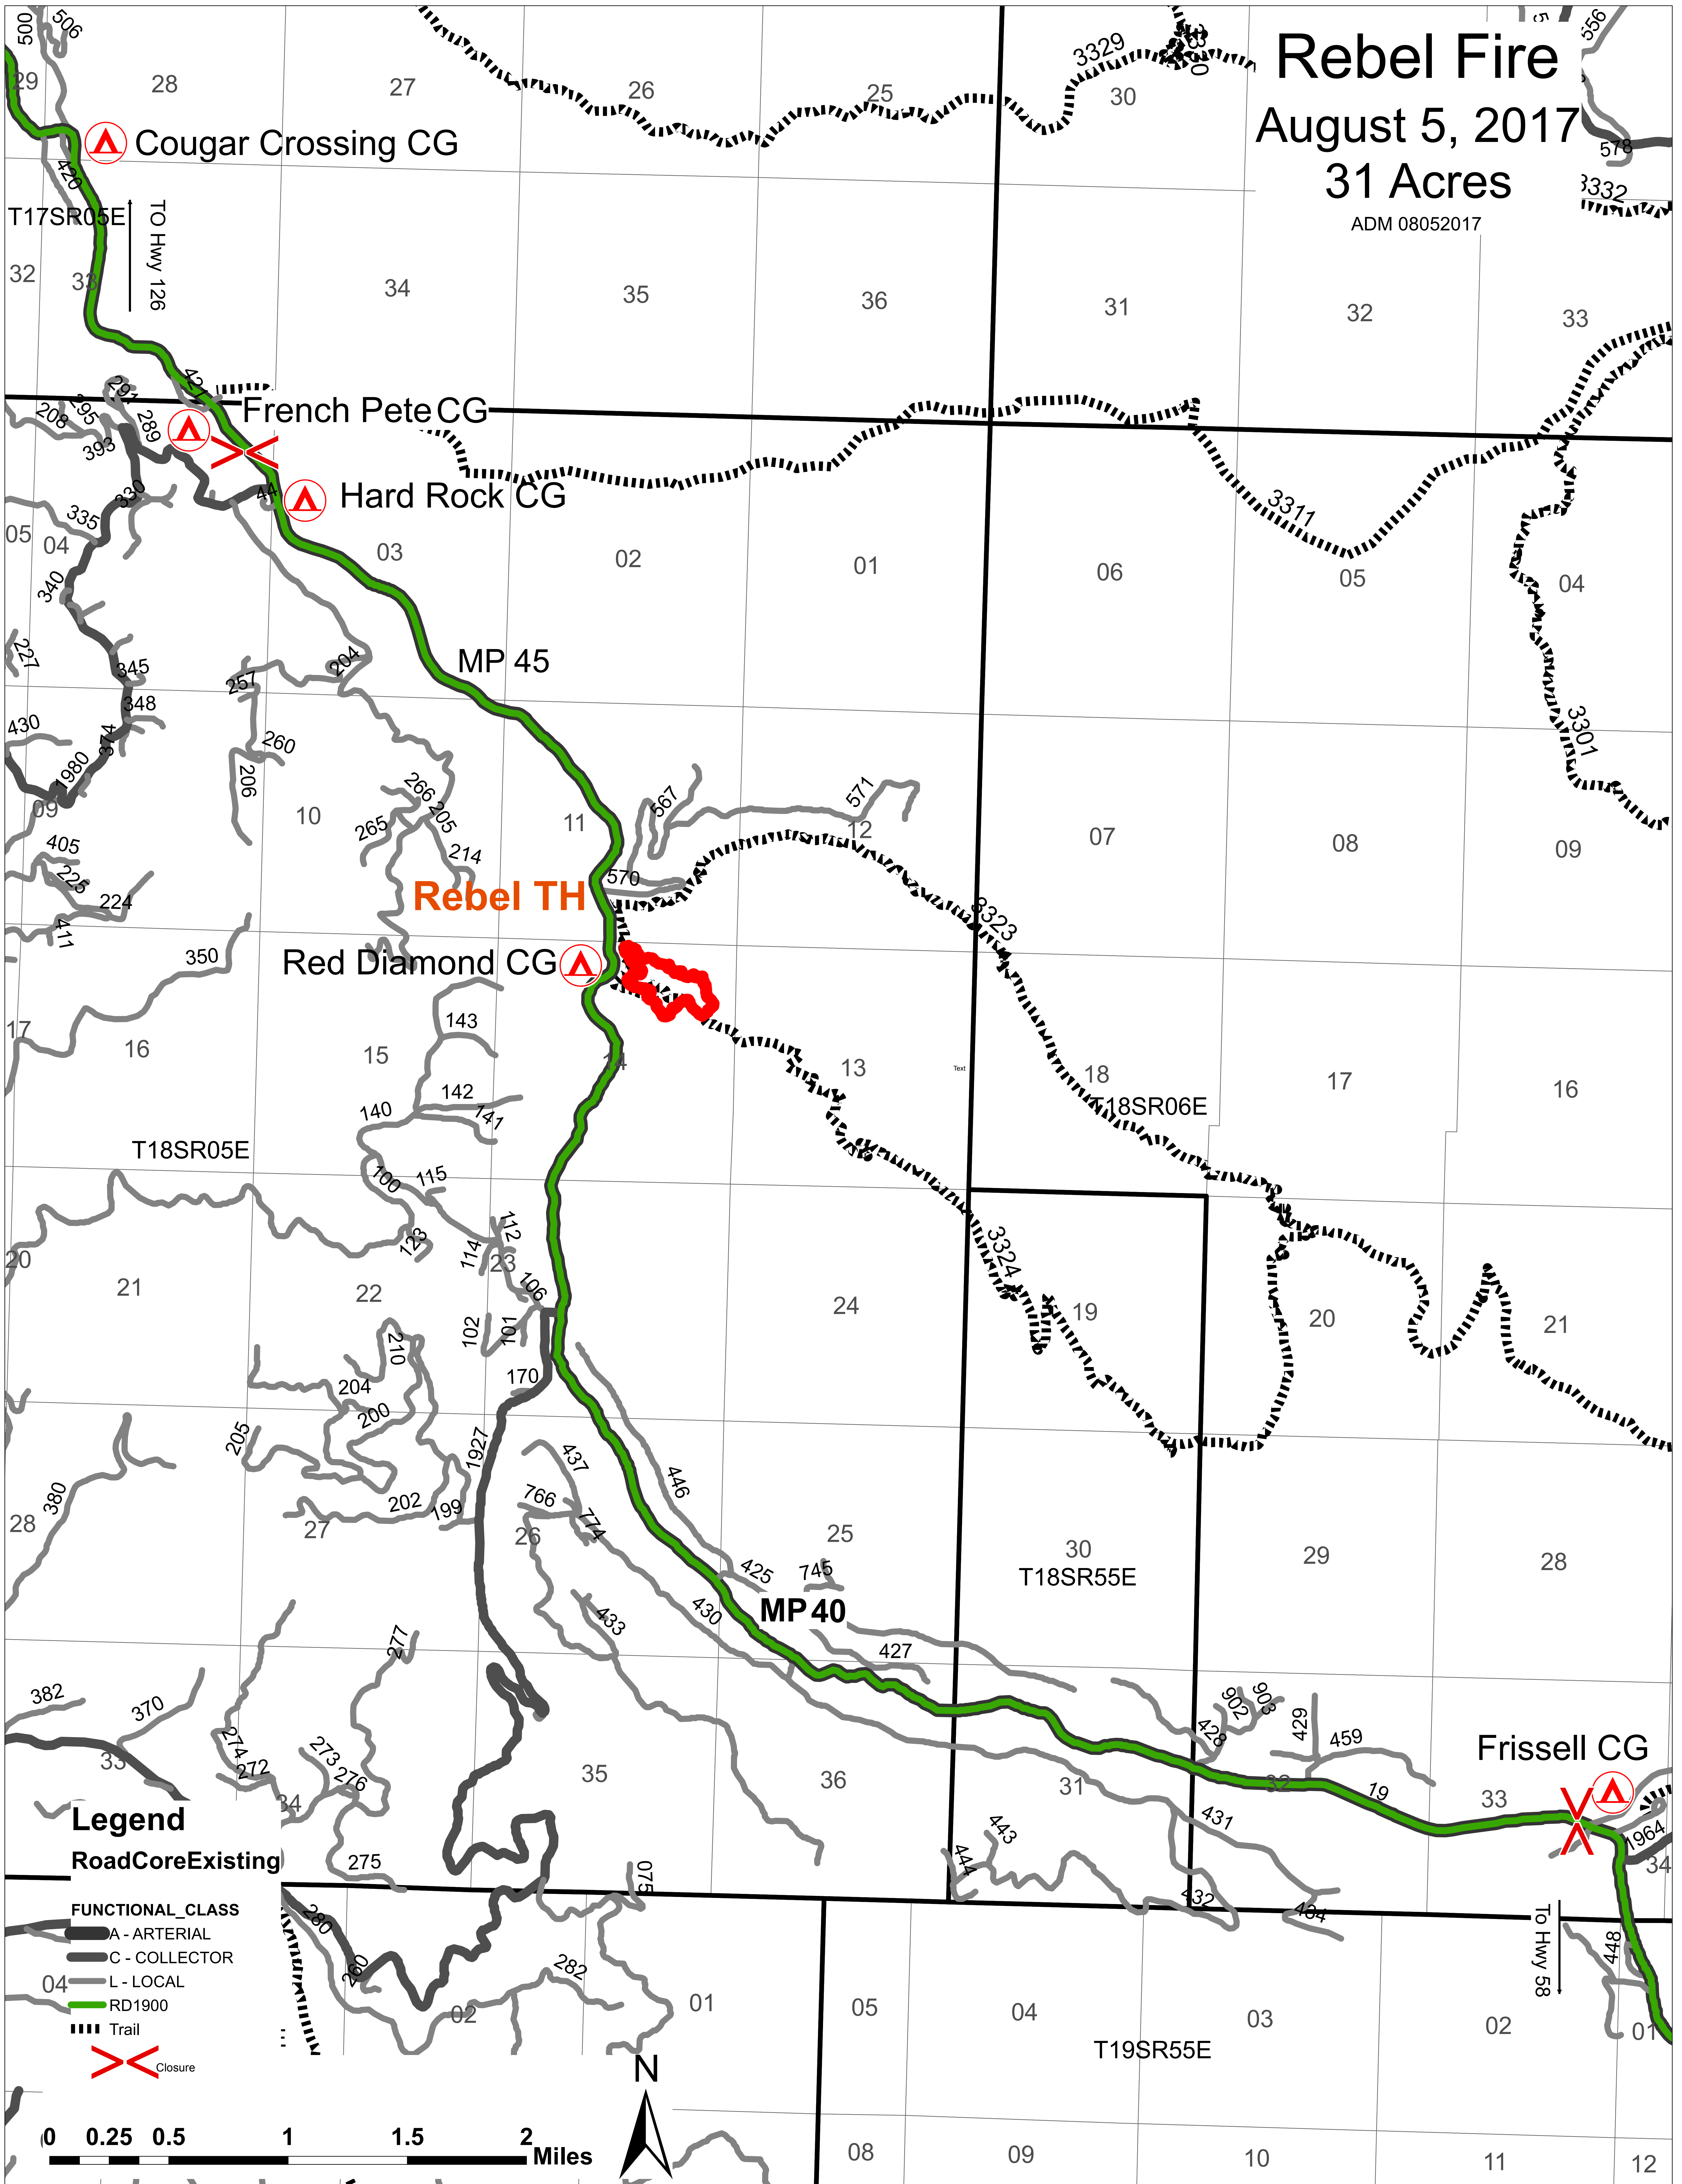

Rebel Fire

August 5, 2017
31 Acres

ADM 08052017

Legend

RoadCoreExisting

- FUNCTIONAL_CLASS
- A - ARTERIAL
- C - COLLECTOR
- L - LOCAL
- RD1900
- Trail
- Closure

0 0.25 0.5 1 1.5 2 Miles