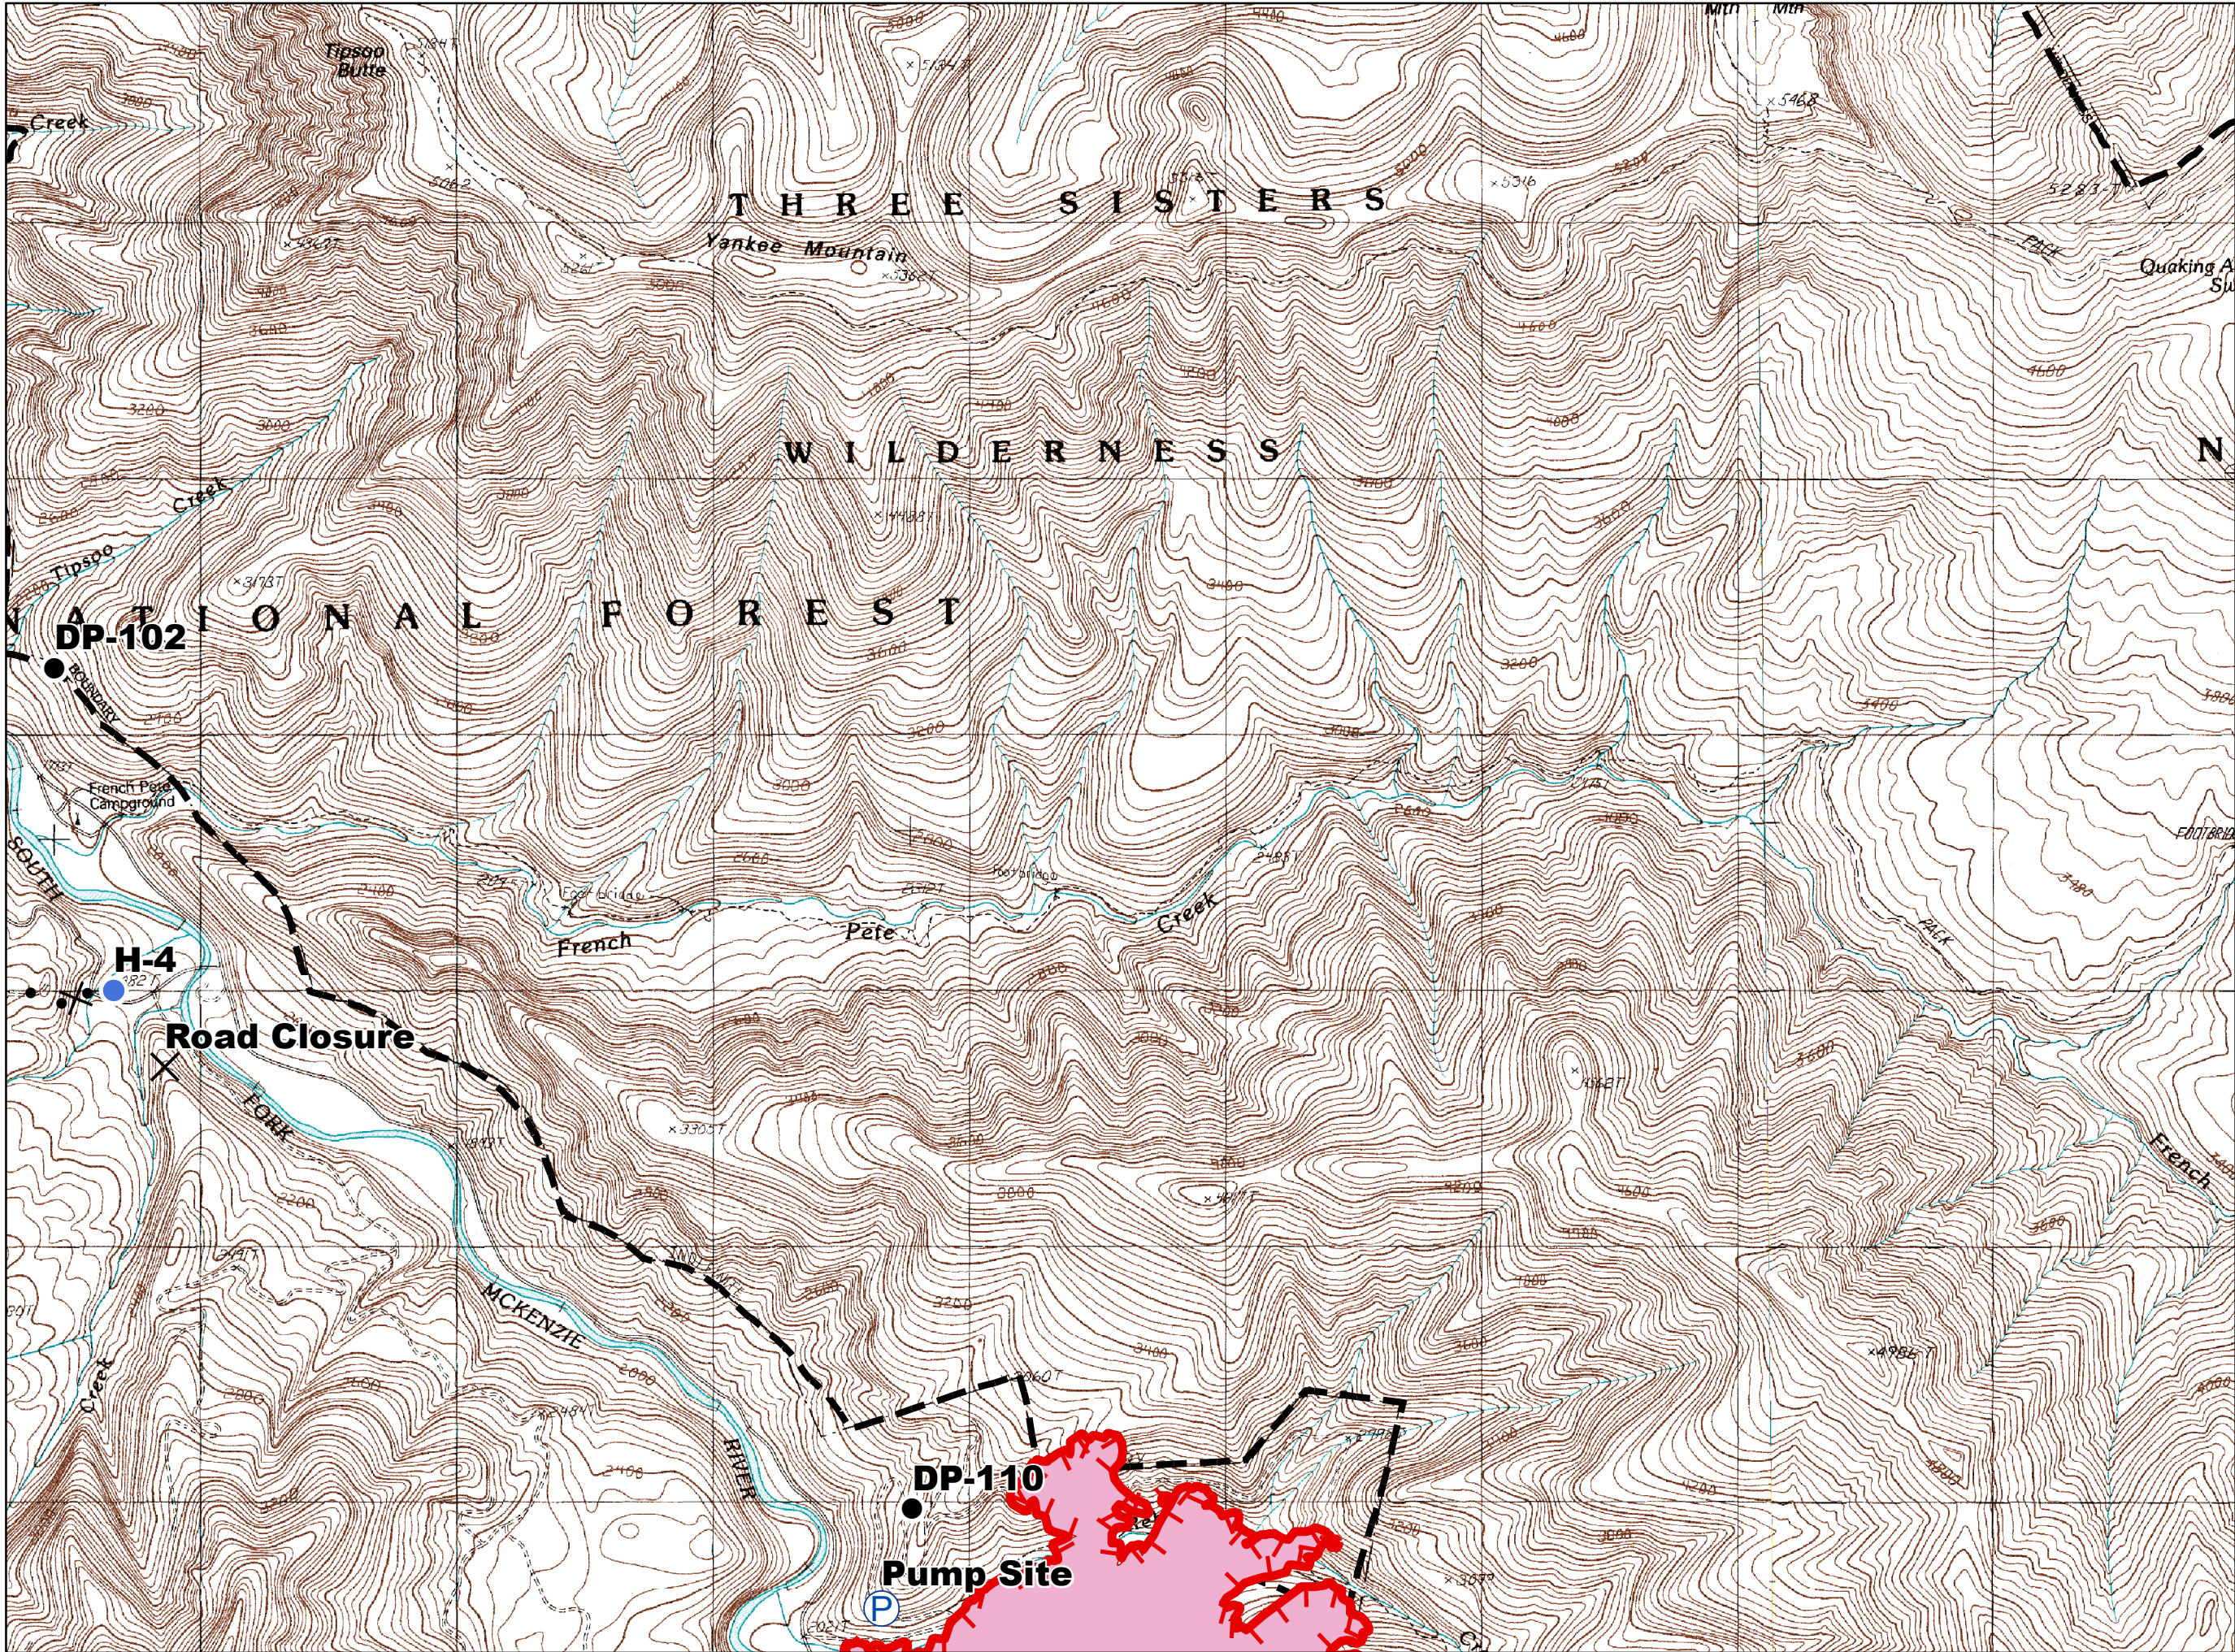

**Rebel Fire
IAP
Legend
8/14/2017**

- Closure
- Drop Point
- Helispot
- Pump
- Uncontrolled Fire Edge
- Proposed Dozer Line
- Fire Area
- Wilderness

1:24,000

**Rebel Fire
IAP
Legend
8/14/2017**

- Drop Point
- Gate
- Helispot
- ⦶ Internet Access
- ⌚ Lookout
- Ⓟ Pump
- ⌋ Division Break
- ┃ Uncontrolled Fire Edge
- ✕ Proposed Dozer Line
- ▭ Fire Area
- ▭ Wilderness

1:24,000