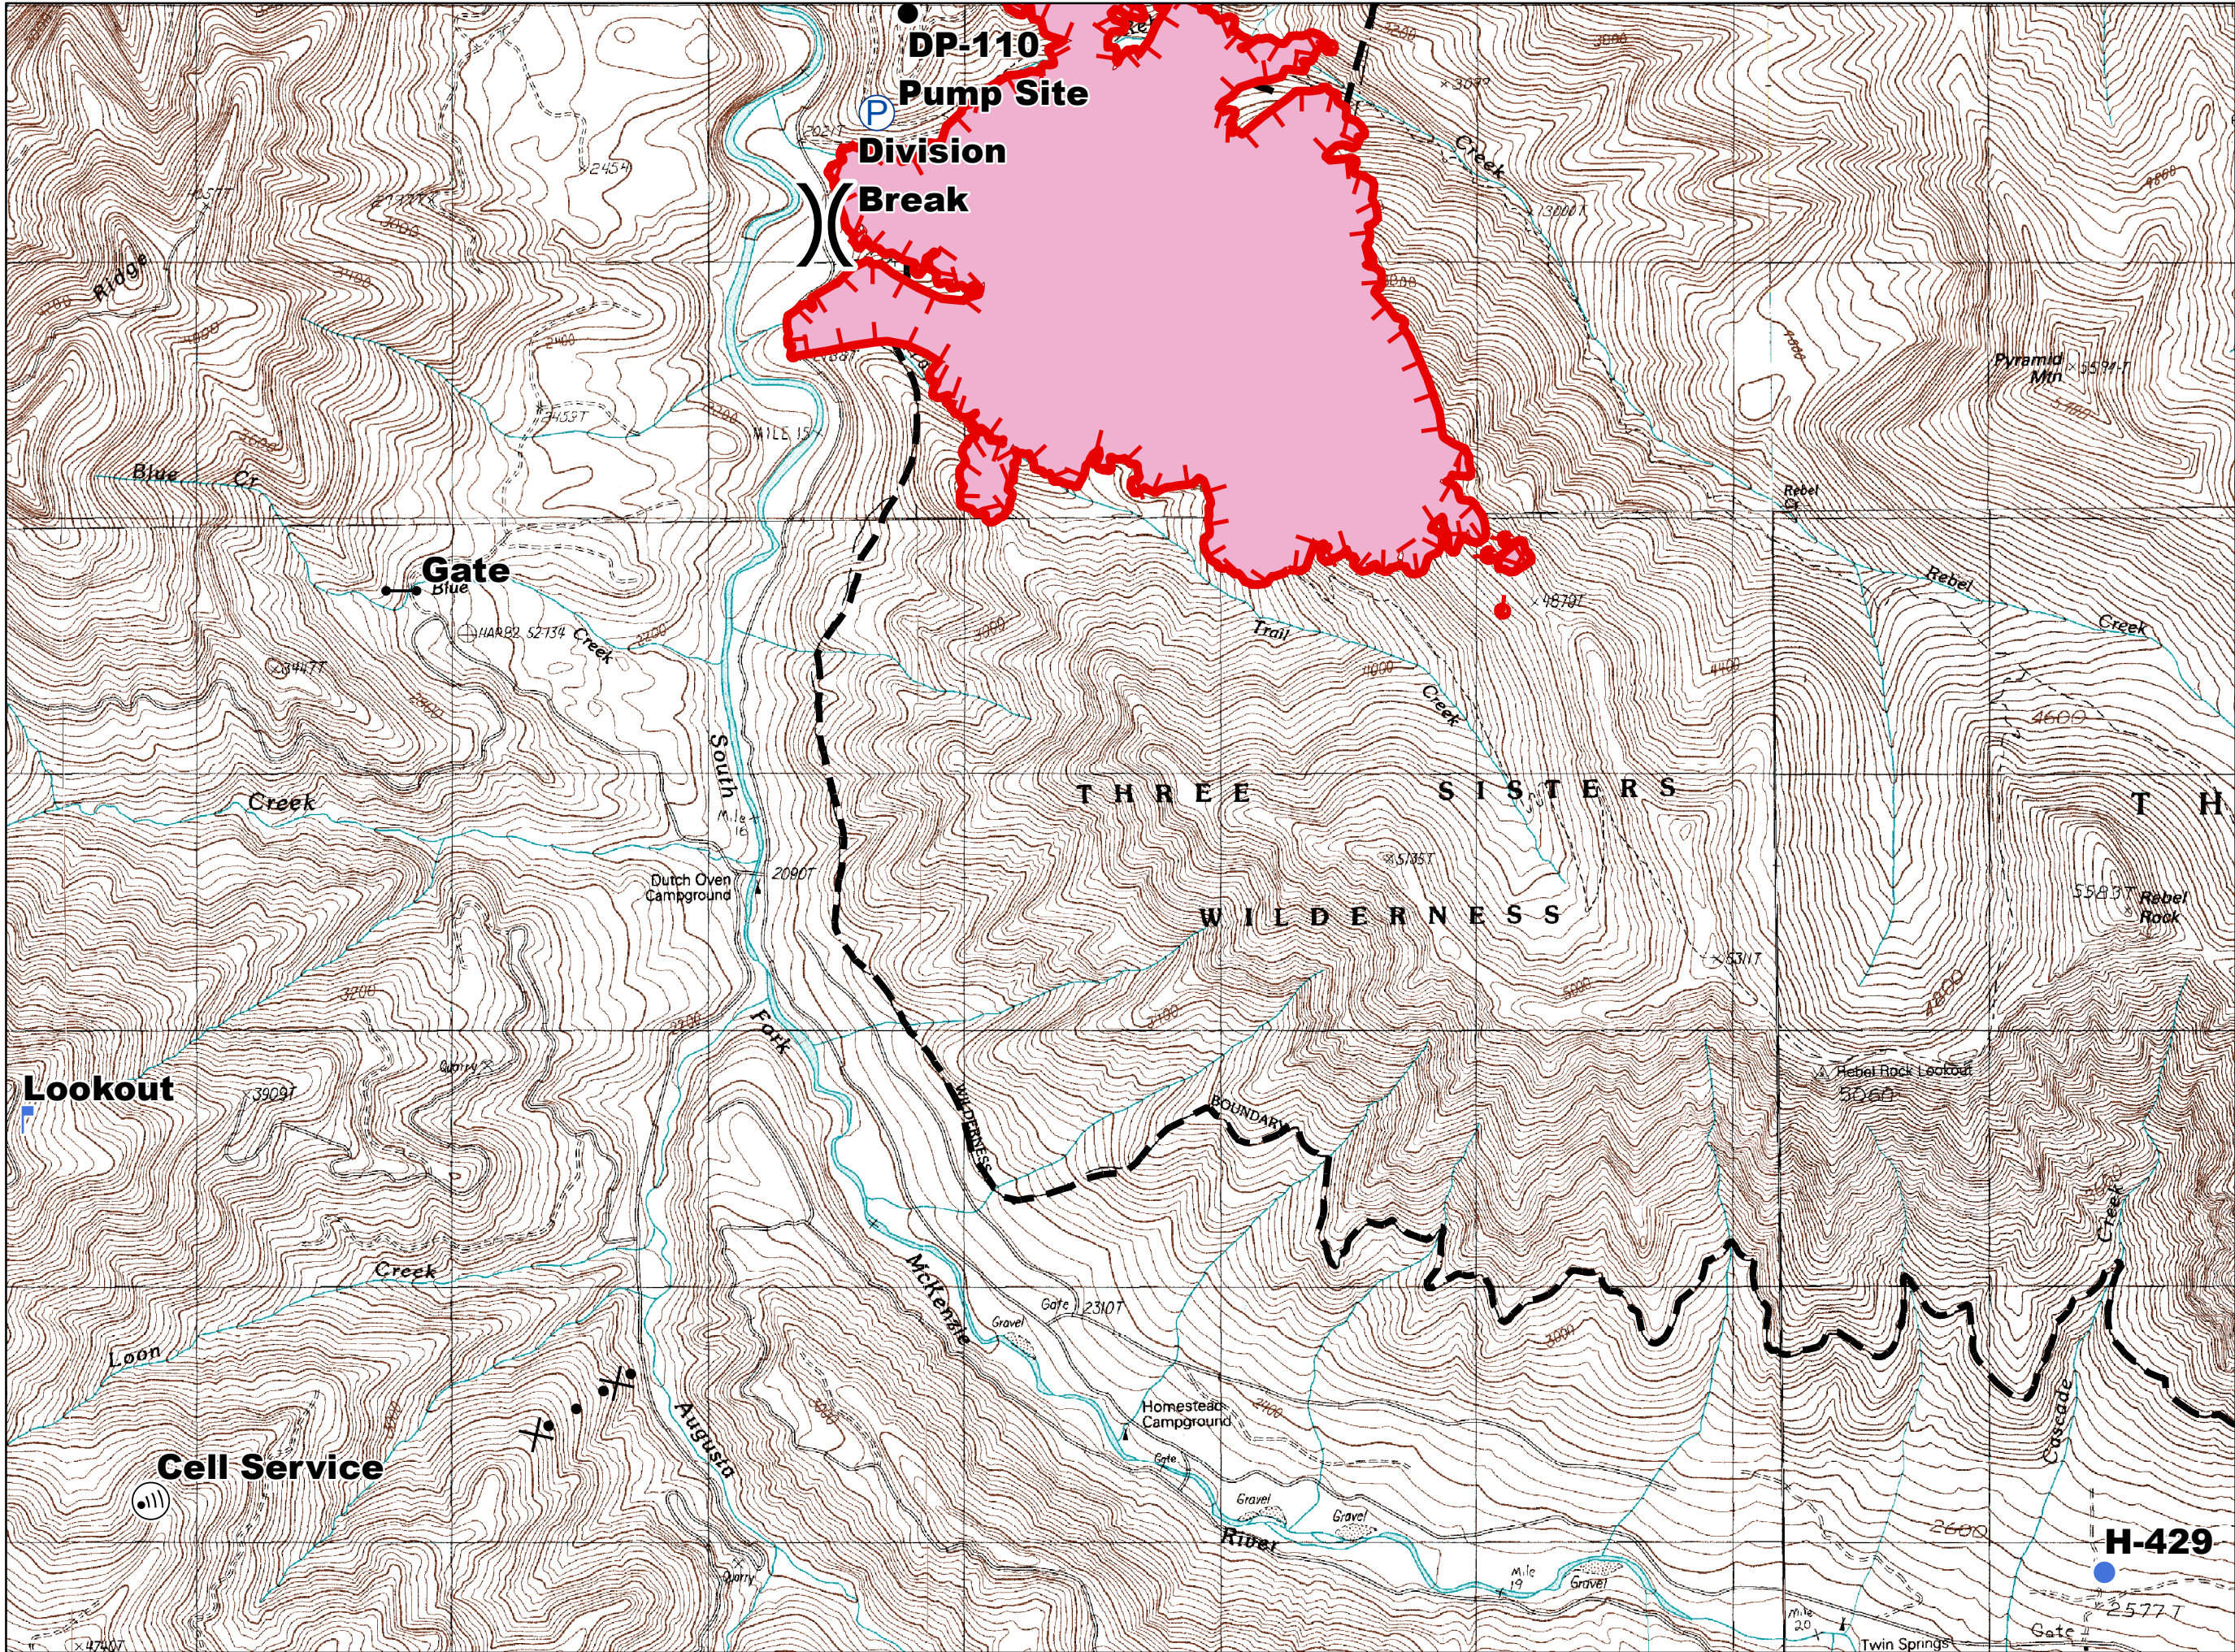

**Rebel Fire
IAP
Legend
8/14/2017**

- Closure
- Drop Point
- Helispot
- Pump
- Uncontrolled Fire Edge
- Proposed Dozer Line
- Fire Area
- Wilderness

1:24,000

**Rebel Fire
IAP
Legend
8/14/2017**

- Drop Point
- Gate
- Helispot
- ⦶ Internet Access
- ⌚ Lookout
- Ⓟ Pump
- ⌋ Division Break
- ┃ Uncontrolled Fire Edge
- ✕ Proposed Dozer Line
- ▭ Fire Area
- ▭ Wilderness

1:24,000