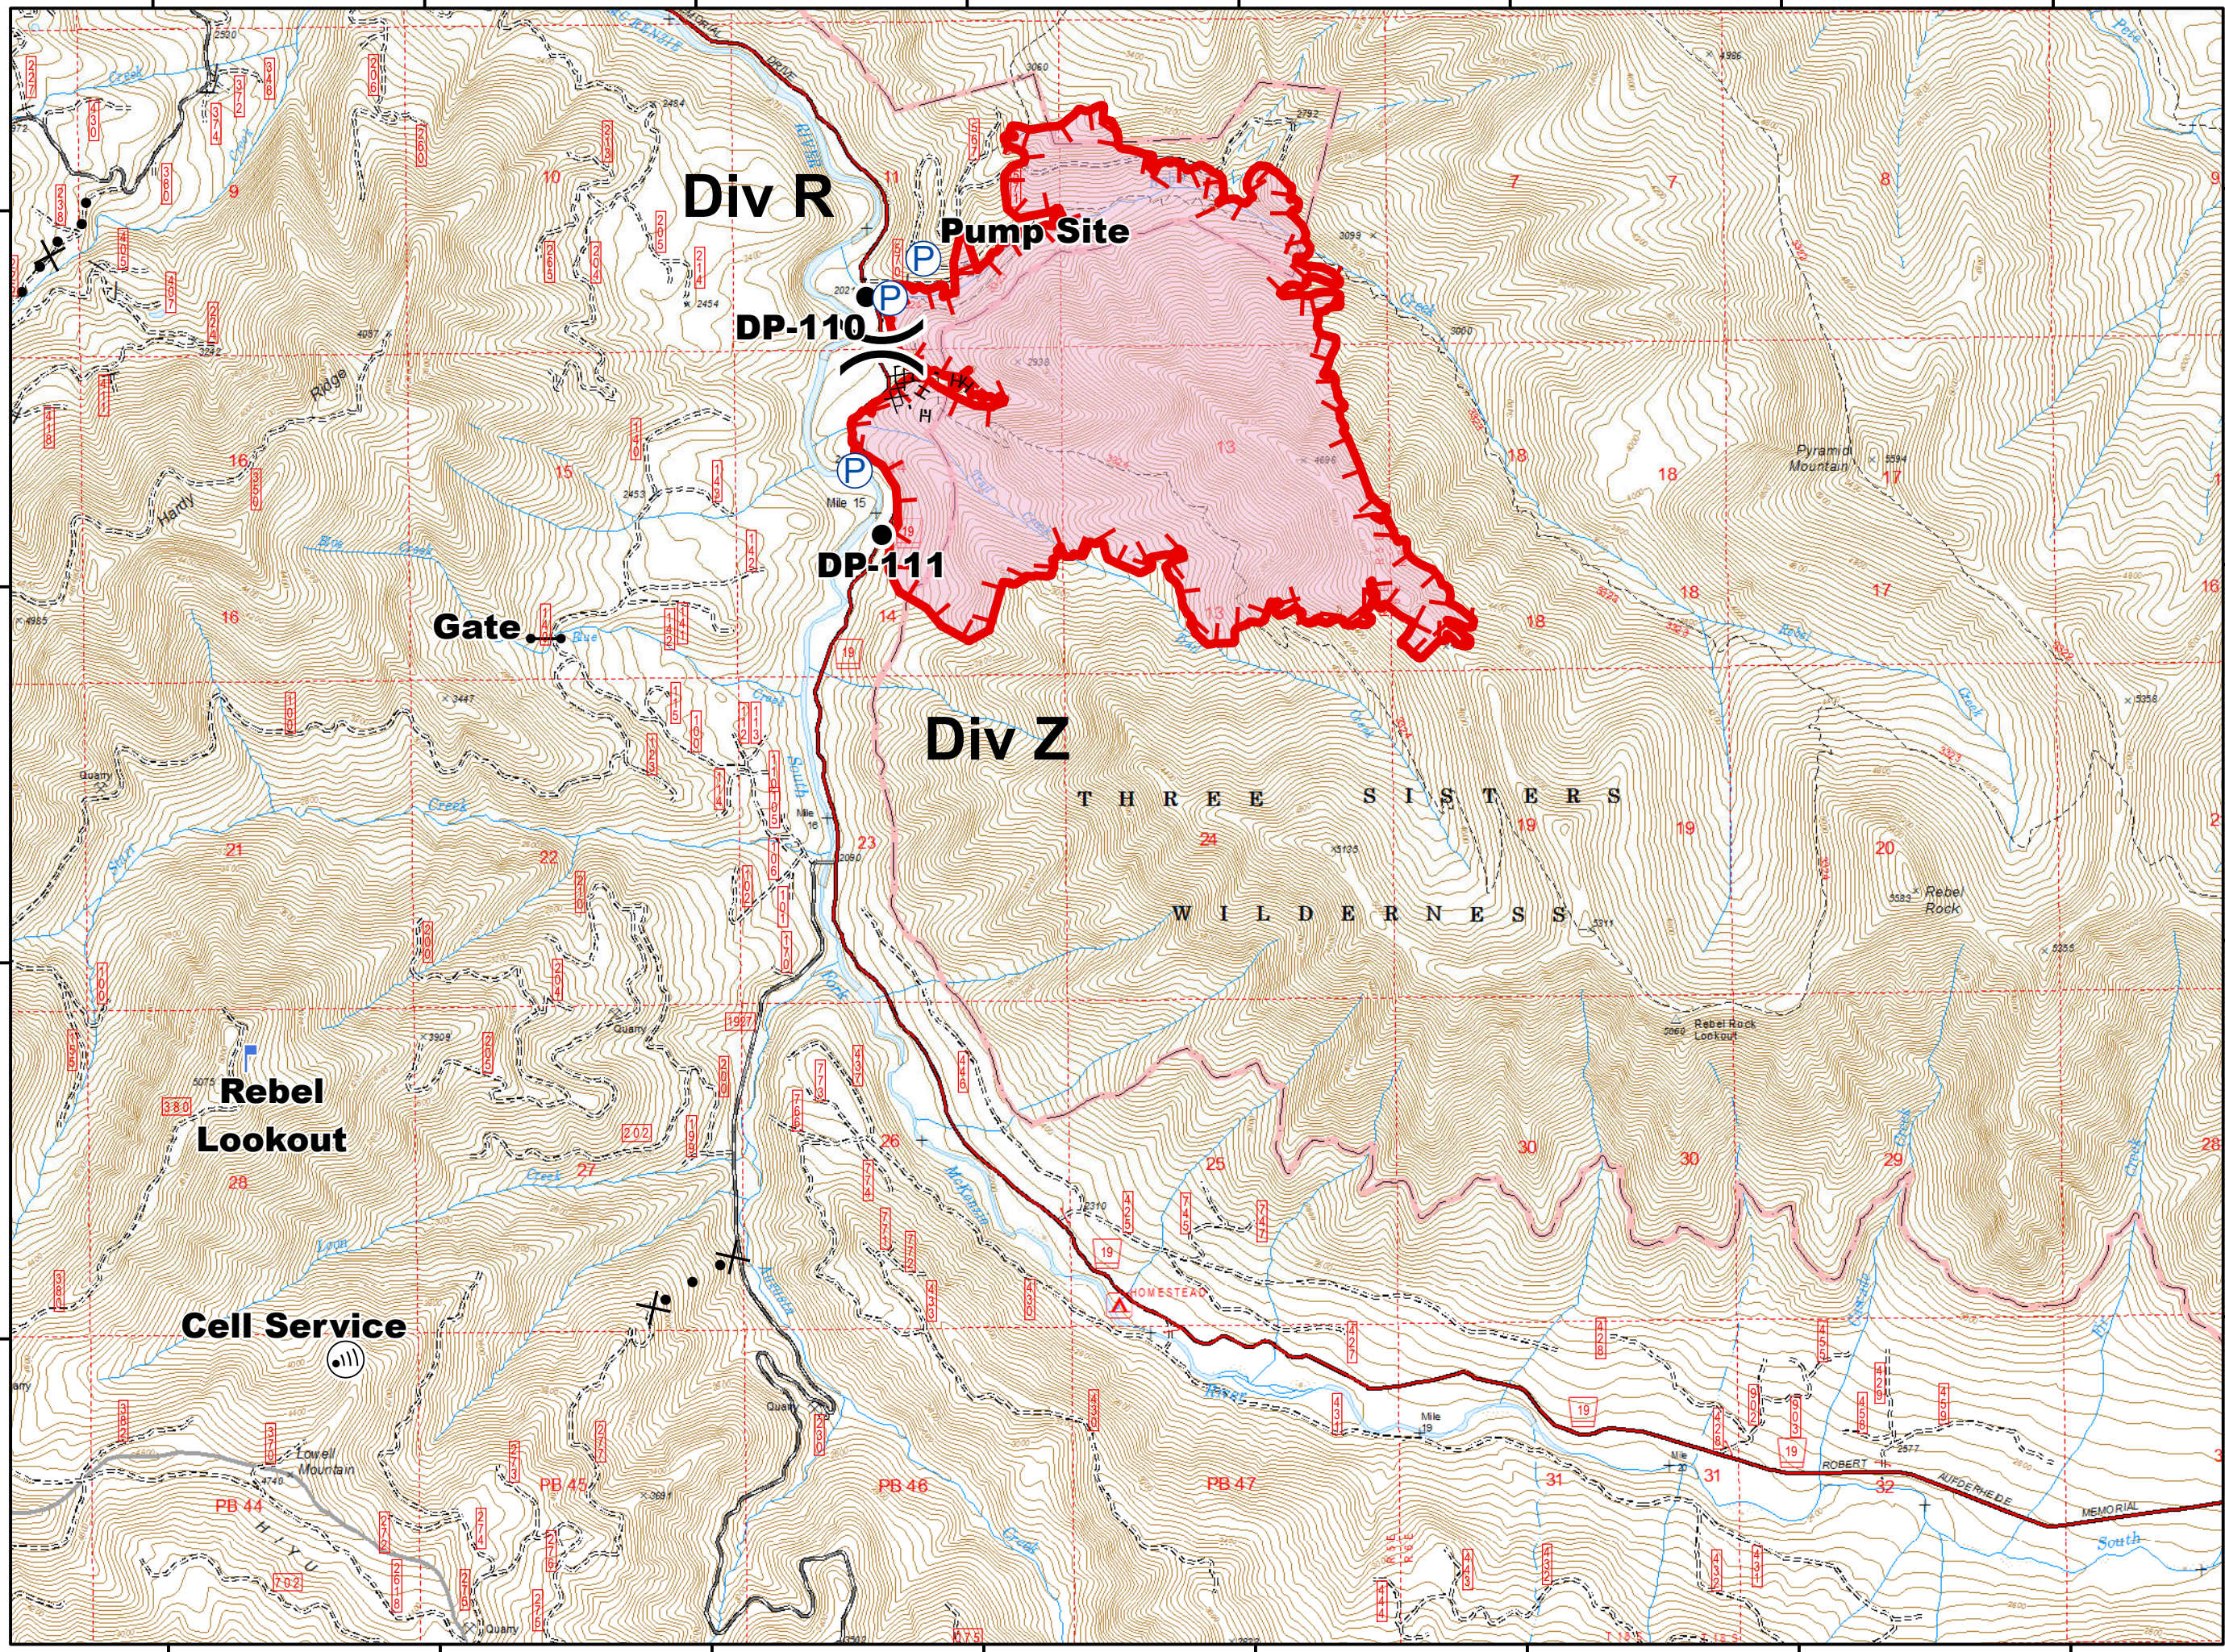

**Rebel/Avenue Fires
IAP
Packet
8/18/2017**

- Drop Point
- Ⓟ Pump
- Ⓜ Water Source
-) Division Break

- Uncontrolled Fire Edge
- X- Completed Dozer Line
- H- Completed Hand Line
- X- Proposed Dozer Line
- Fire Area

**Rebel/Avenue Fires
IAP
Packet
8/18/2017**

- Drop Point
- Gate
- Ⓜ Internet Access
- Ⓜ Lookout
- Ⓟ Pump
- ⌋ Division Break

- Uncontrolled Fire Edge
- Completed Dozer Line
- Completed Hand Line
- Proposed Dozer Line
- Fire Area

**Rebel/Avenue Fires
IAP
Packet
8/18/2017**

- Drop Point
- Helispot
- Lookout
- Other
- ⎓ Division Break

- ▬ Uncontrolled Fire Edge
- ⊗ Completed Dozer Line
- Completed Hand Line
- - - Proposed Dozer Line
- Other
- ▭ Fire Area