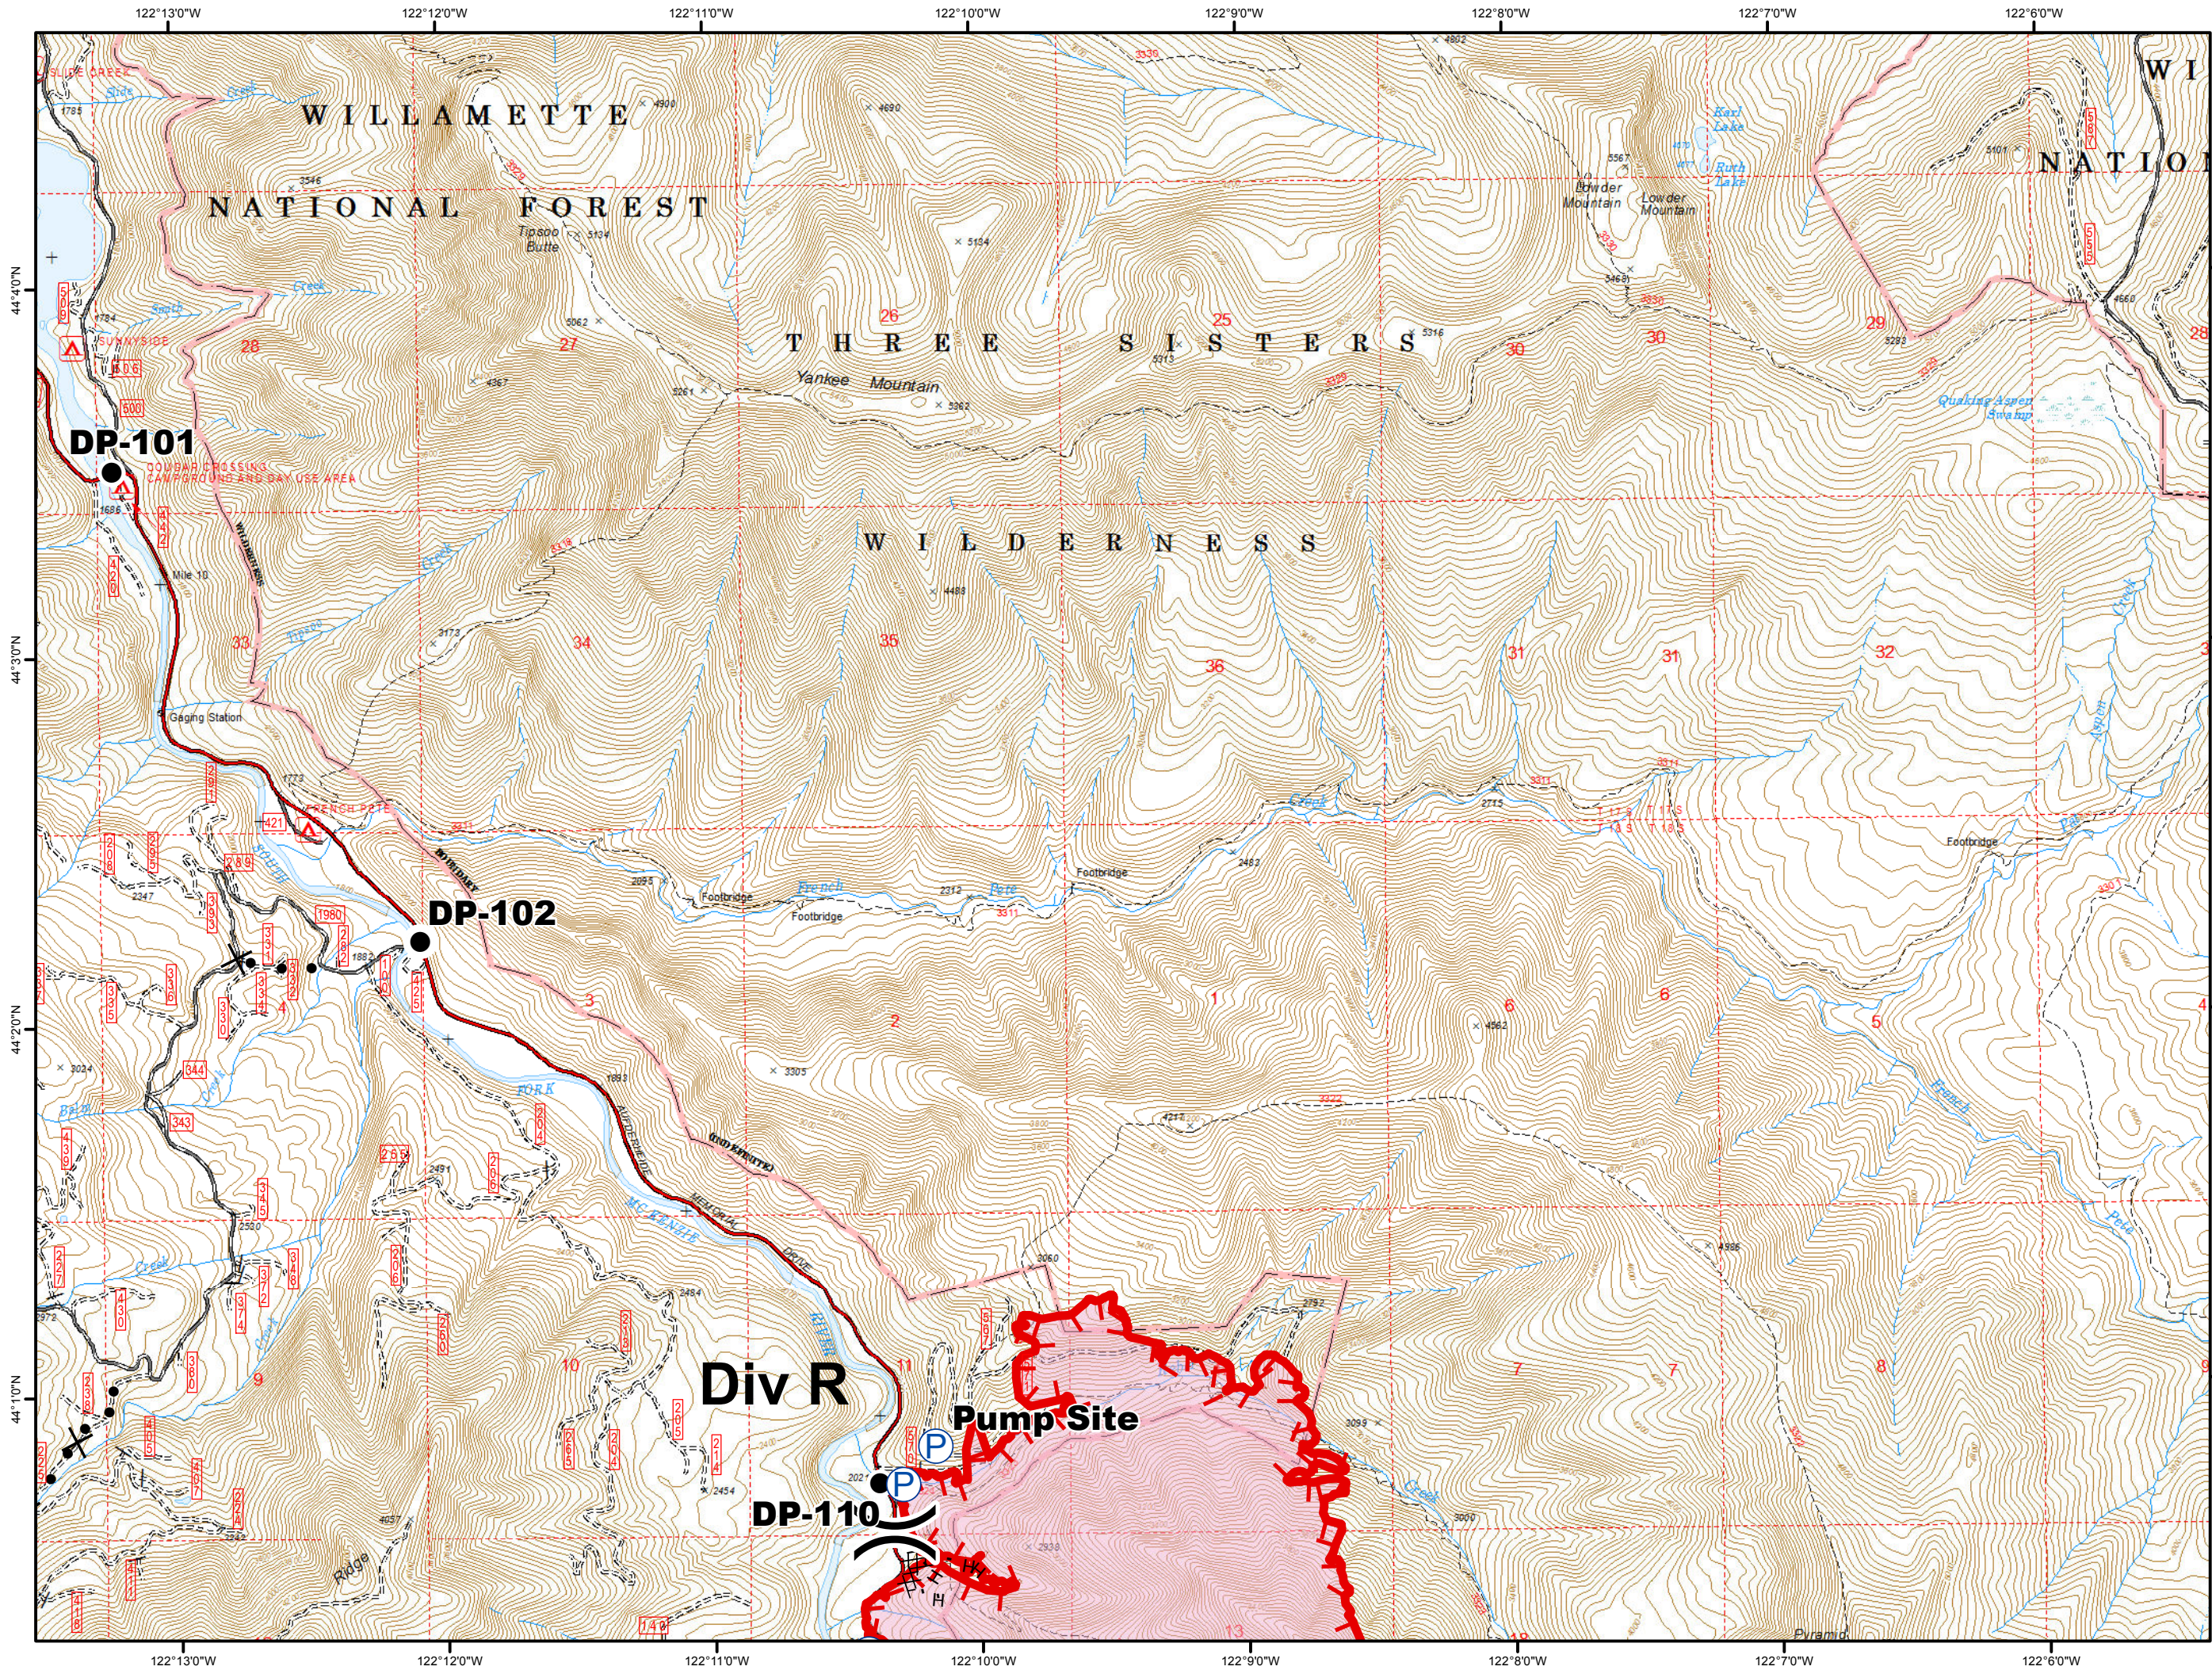

**Rebel/Avenue Fires
IAP
Packet
8/18/2017**

- Drop Point
- Ⓟ Pump
- Ⓜ Water Source
-) Division Break

- Uncontrolled Fire Edge
- X- Completed Dozer Line
- H- Completed Hand Line
- X- Proposed Dozer Line
- Fire Area

**Rebel/Avenue Fires
IAP
Packet
8/18/2017**

- Drop Point
- Gate
- Ⓜ Internet Access
- Ⓜ Lookout
- Ⓟ Pump
- ⌋ Division Break

- Uncontrolled Fire Edge
- Completed Dozer Line
- Completed Hand Line
- Proposed Dozer Line
- Fire Area

**Rebel/Avenue Fires
IAP
Packet
8/18/2017**

- Drop Point
- Helispot
- Lookout
- Other
- ⎓ Division Break

- ▬ Uncontrolled Fire Edge
- ⊗ Completed Dozer Line
- Completed Hand Line
- - - Proposed Dozer Line
- Other
- ▭ Fire Area