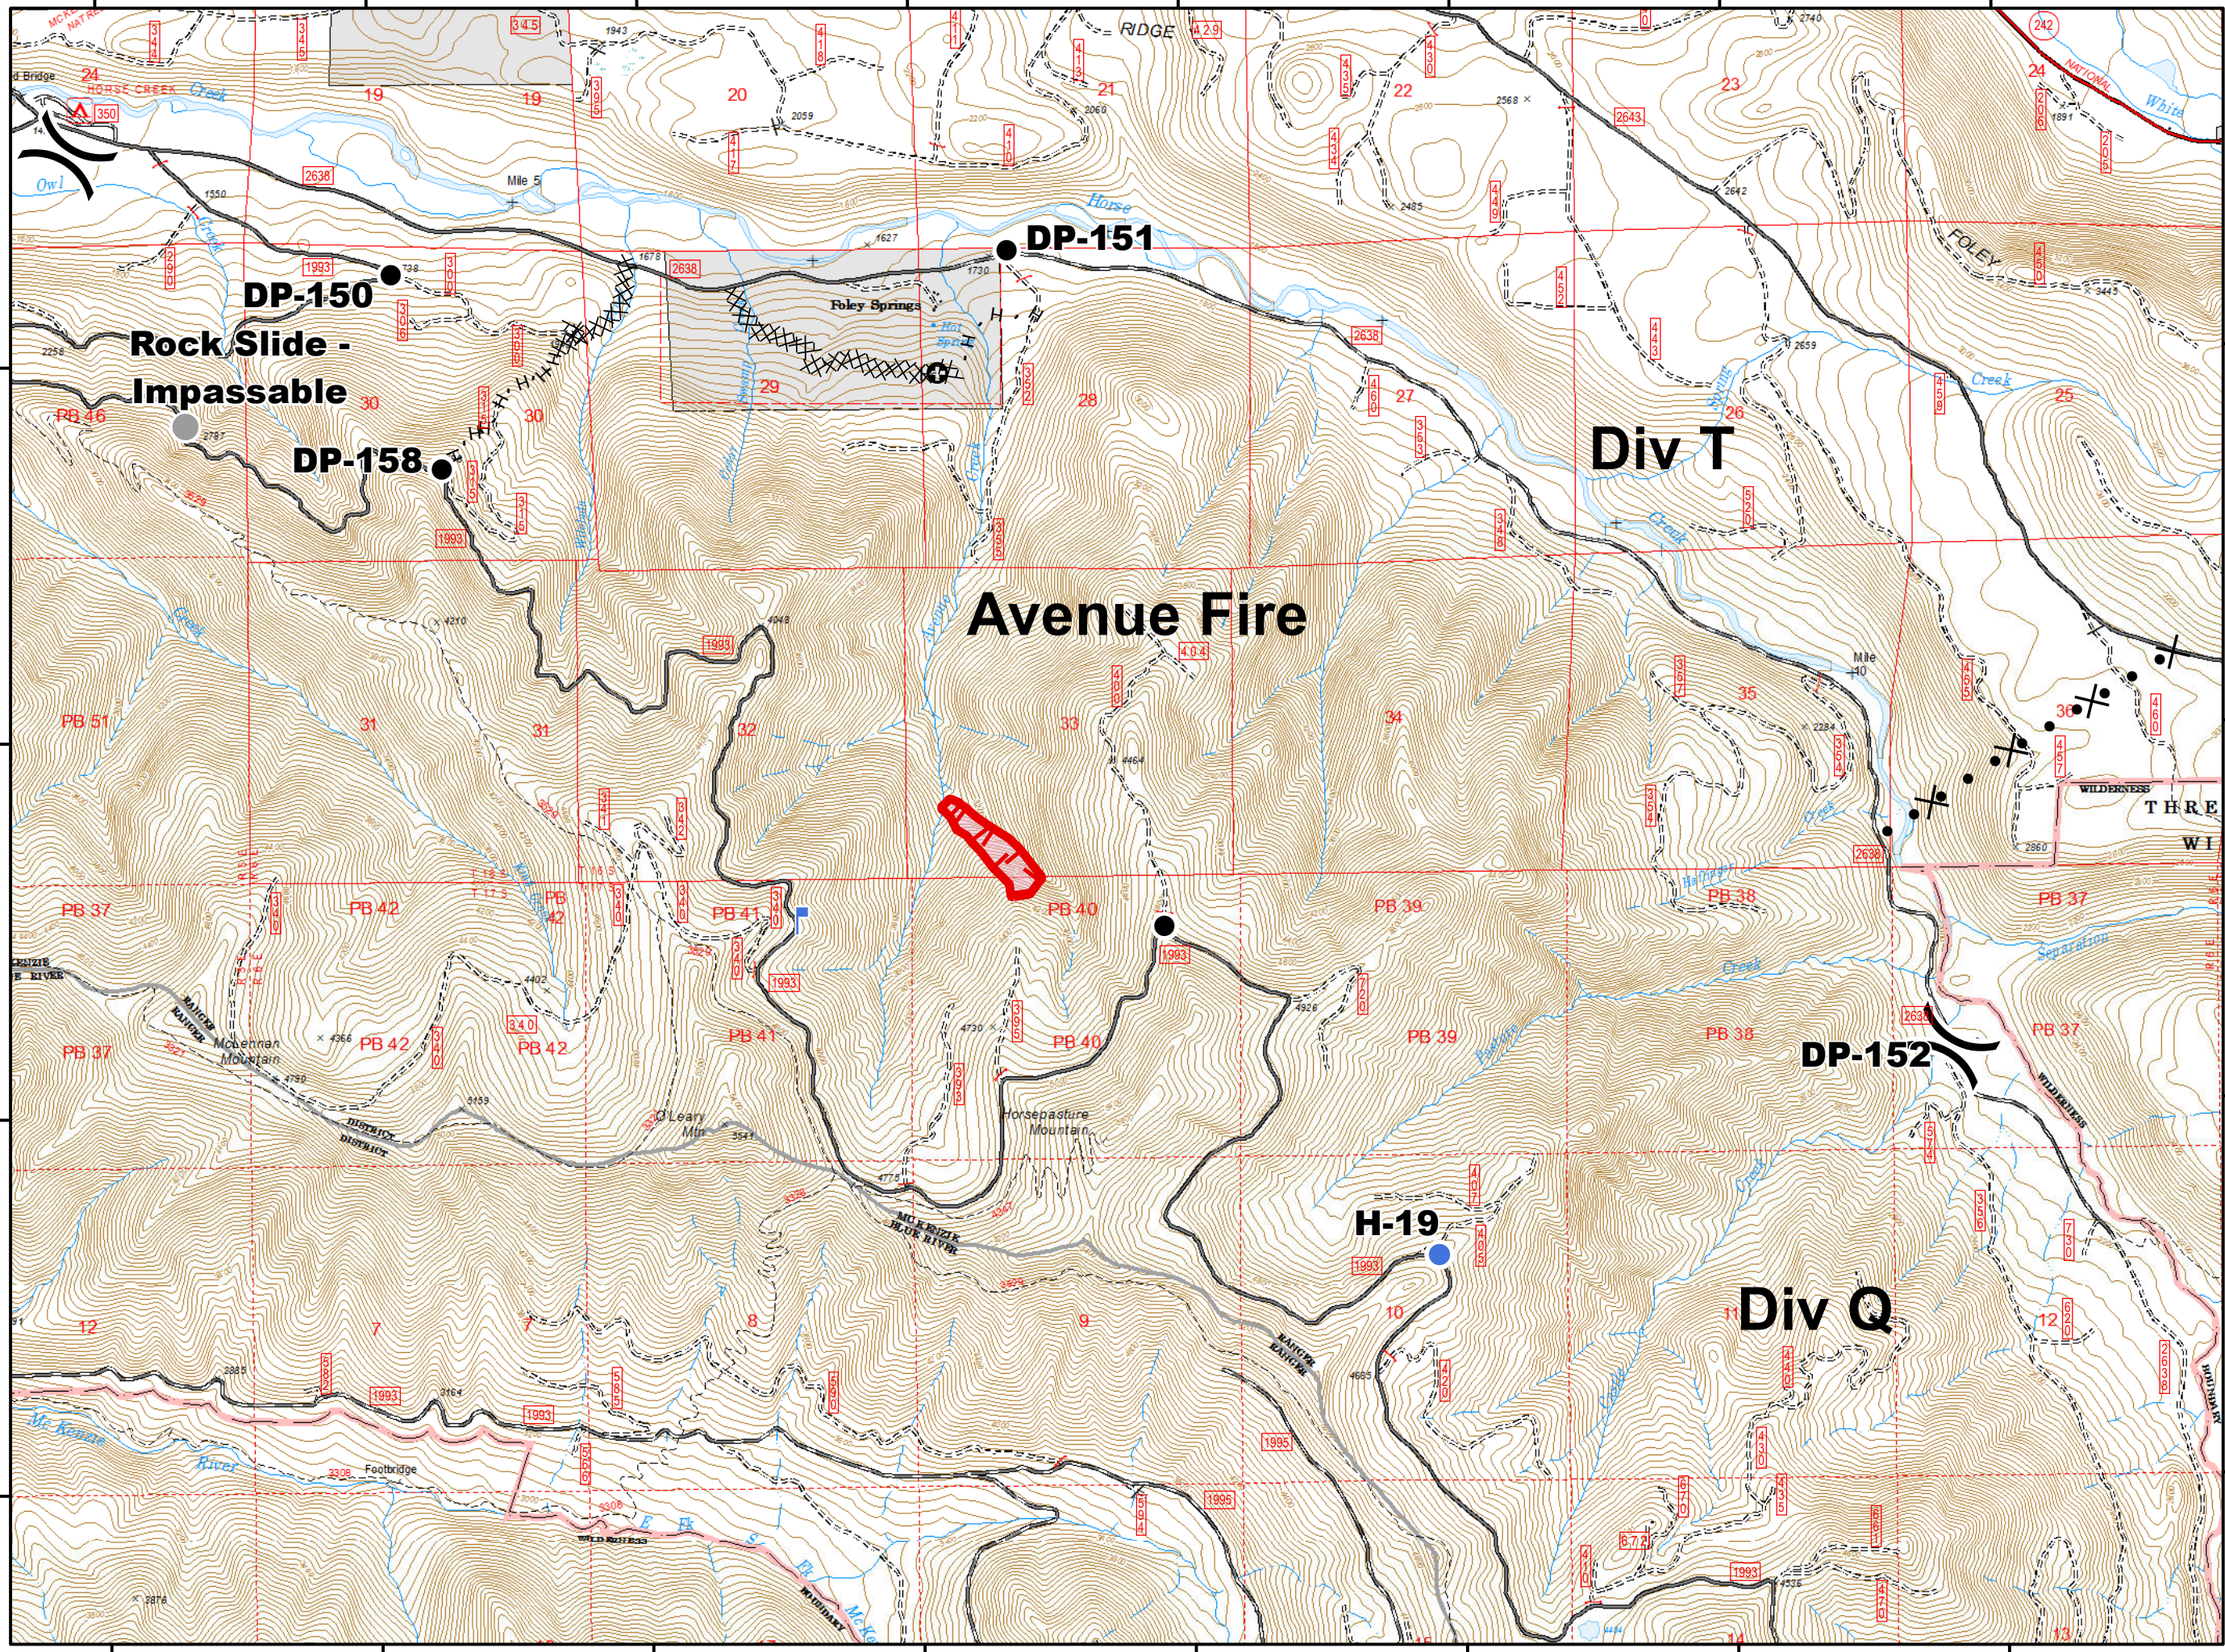

**Rebel/Avenue Fires
IAP
Packet
8/18/2017**

- Drop Point
- Ⓟ Pump
- Ⓜ Water Source
-) Division Break

- Uncontrolled Fire Edge
- X- Completed Dozer Line
- H- Completed Hand Line
- X- Proposed Dozer Line
- Fire Area

**Rebel/Avenue Fires
IAP
Packet
8/18/2017**

- Drop Point
- Gate
- Ⓜ Internet Access
- Ⓜ Lookout
- Ⓟ Pump
- ⌋ Division Break

- Uncontrolled Fire Edge
- Completed Dozer Line
- Completed Hand Line
- Proposed Dozer Line
- Fire Area

**Rebel/Avenue Fires
IAP
Packet
8/18/2017**

- Drop Point
- Helispot
- Lookout
- Other
- ⎓ Division Break

- ▬ Uncontrolled Fire Edge
- ⊗ Completed Dozer Line
- Completed Hand Line
- - - Proposed Dozer Line
- Other
- ▭ Fire Area