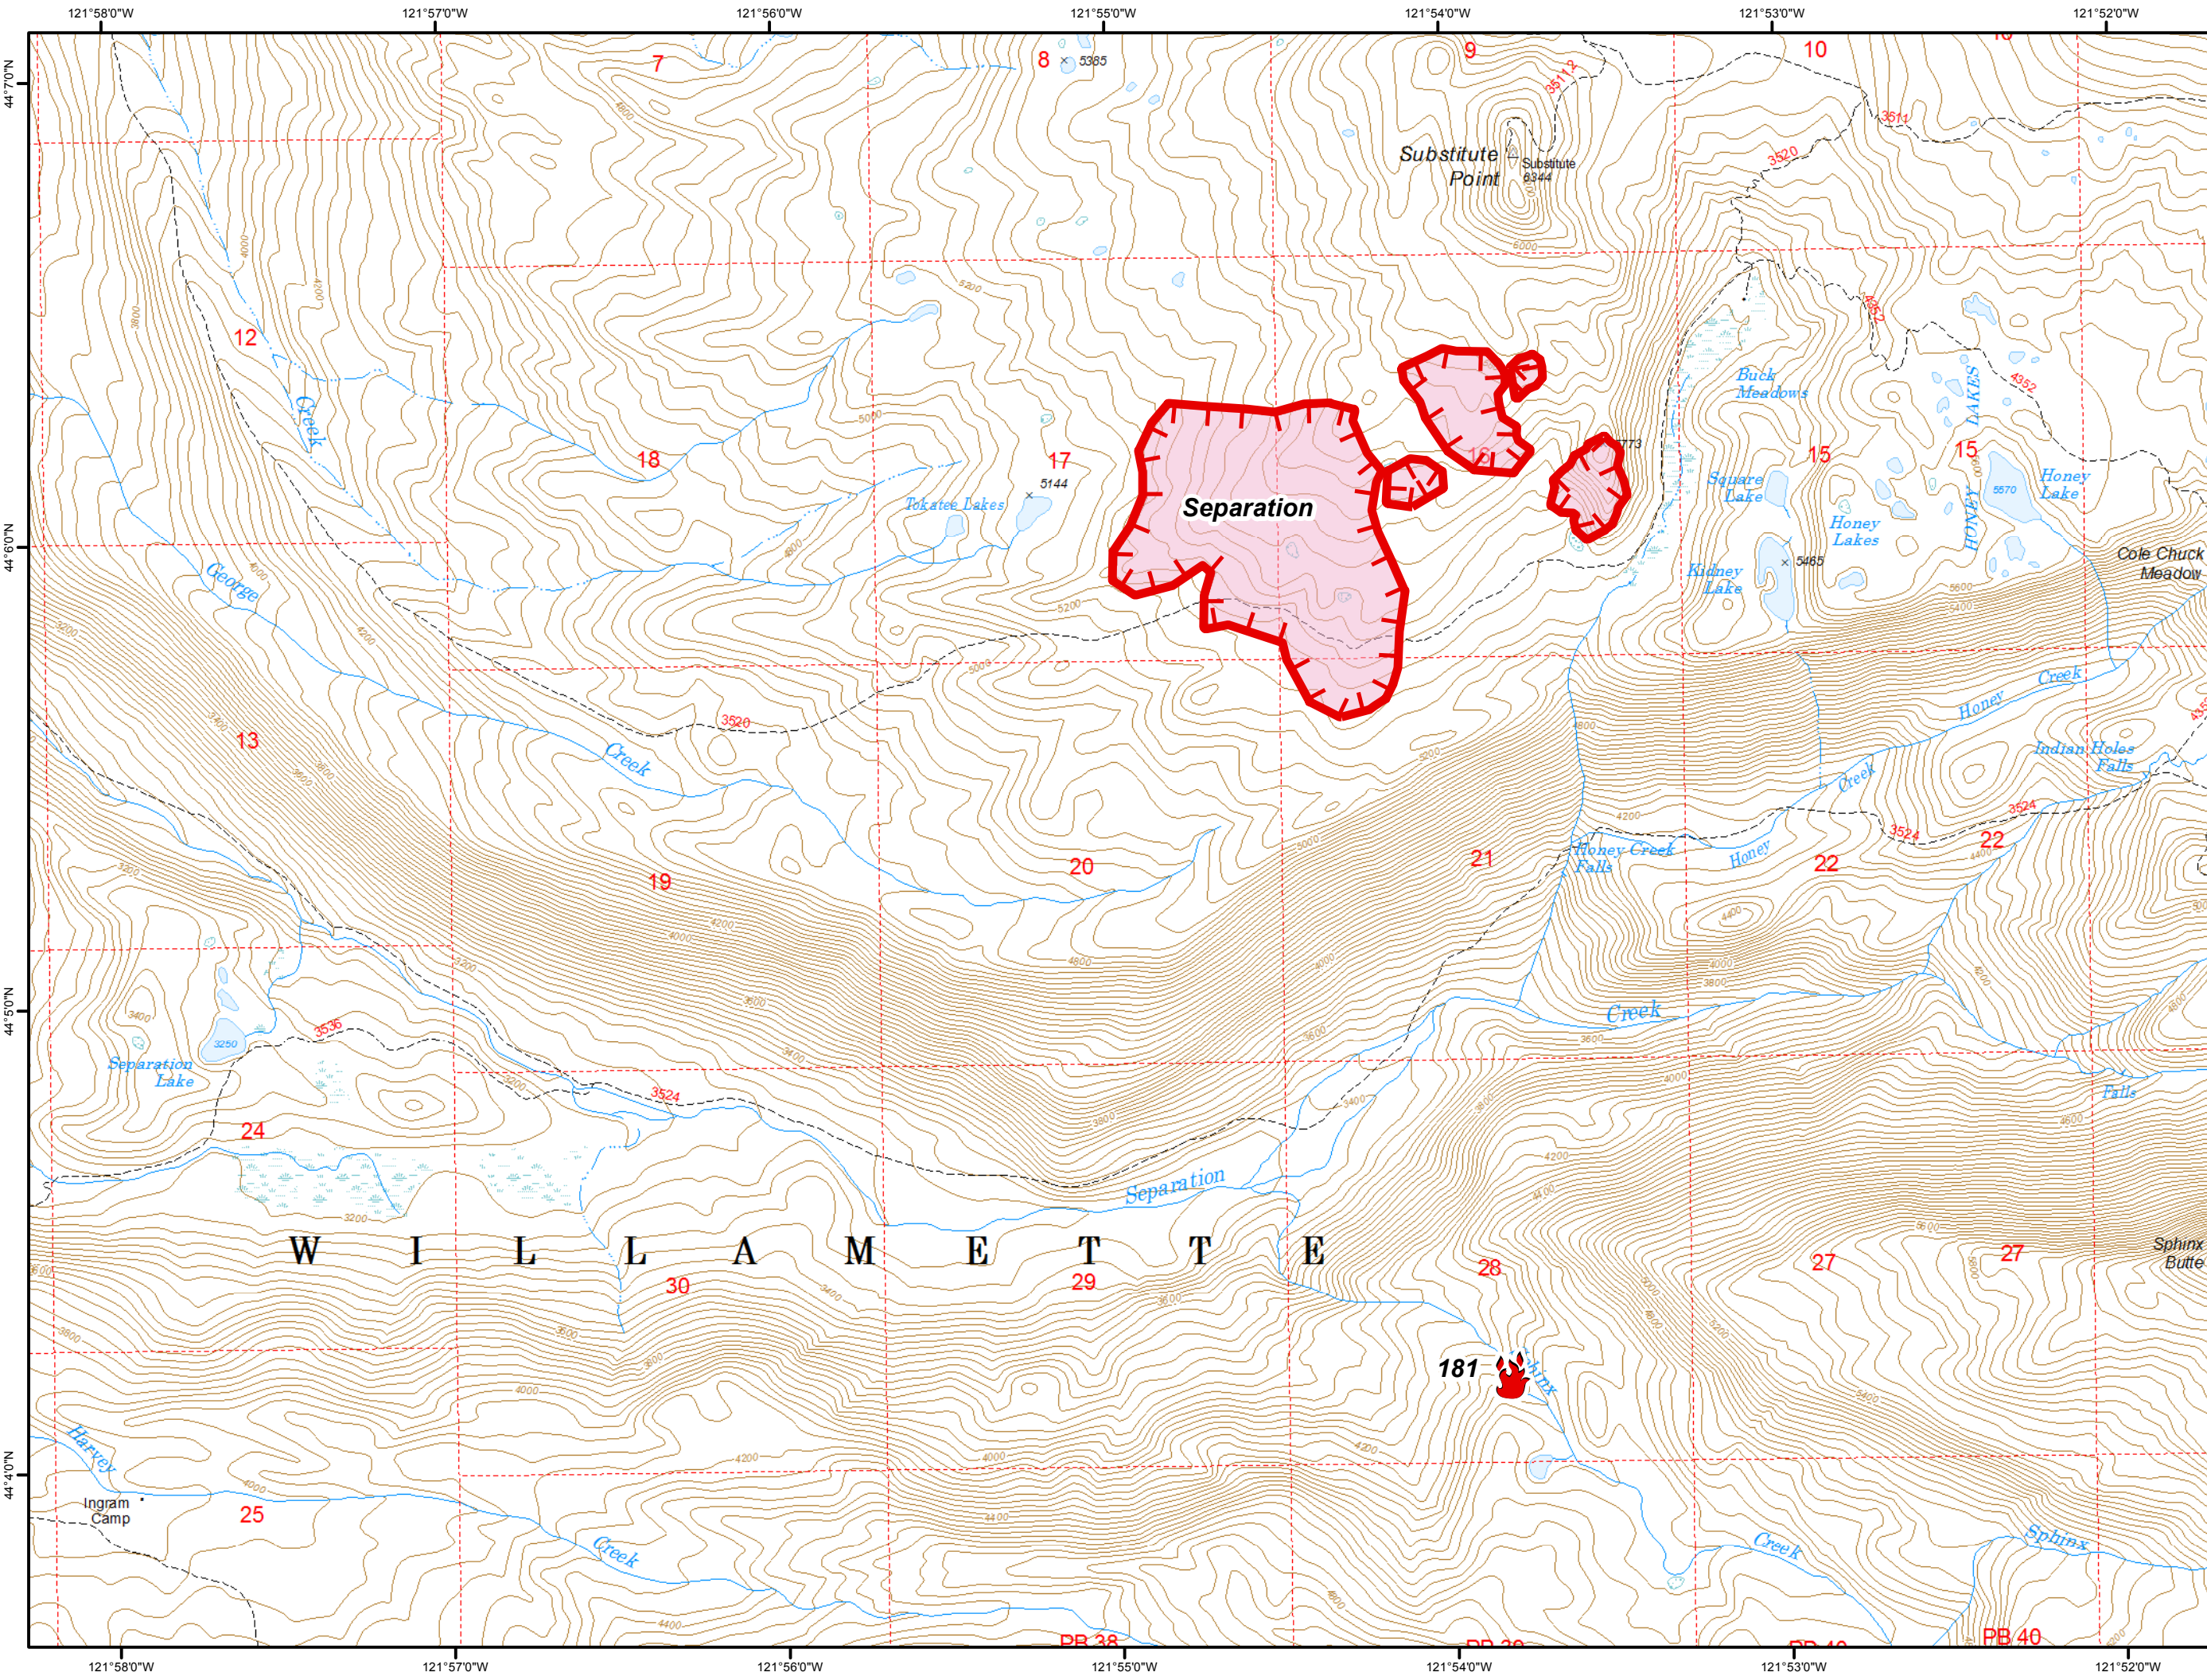

**Rebel/Avenue Fires
IAP
Packet
8/21/2017**

Uncontrolled Fire Edge
Fire Area

1:24,000