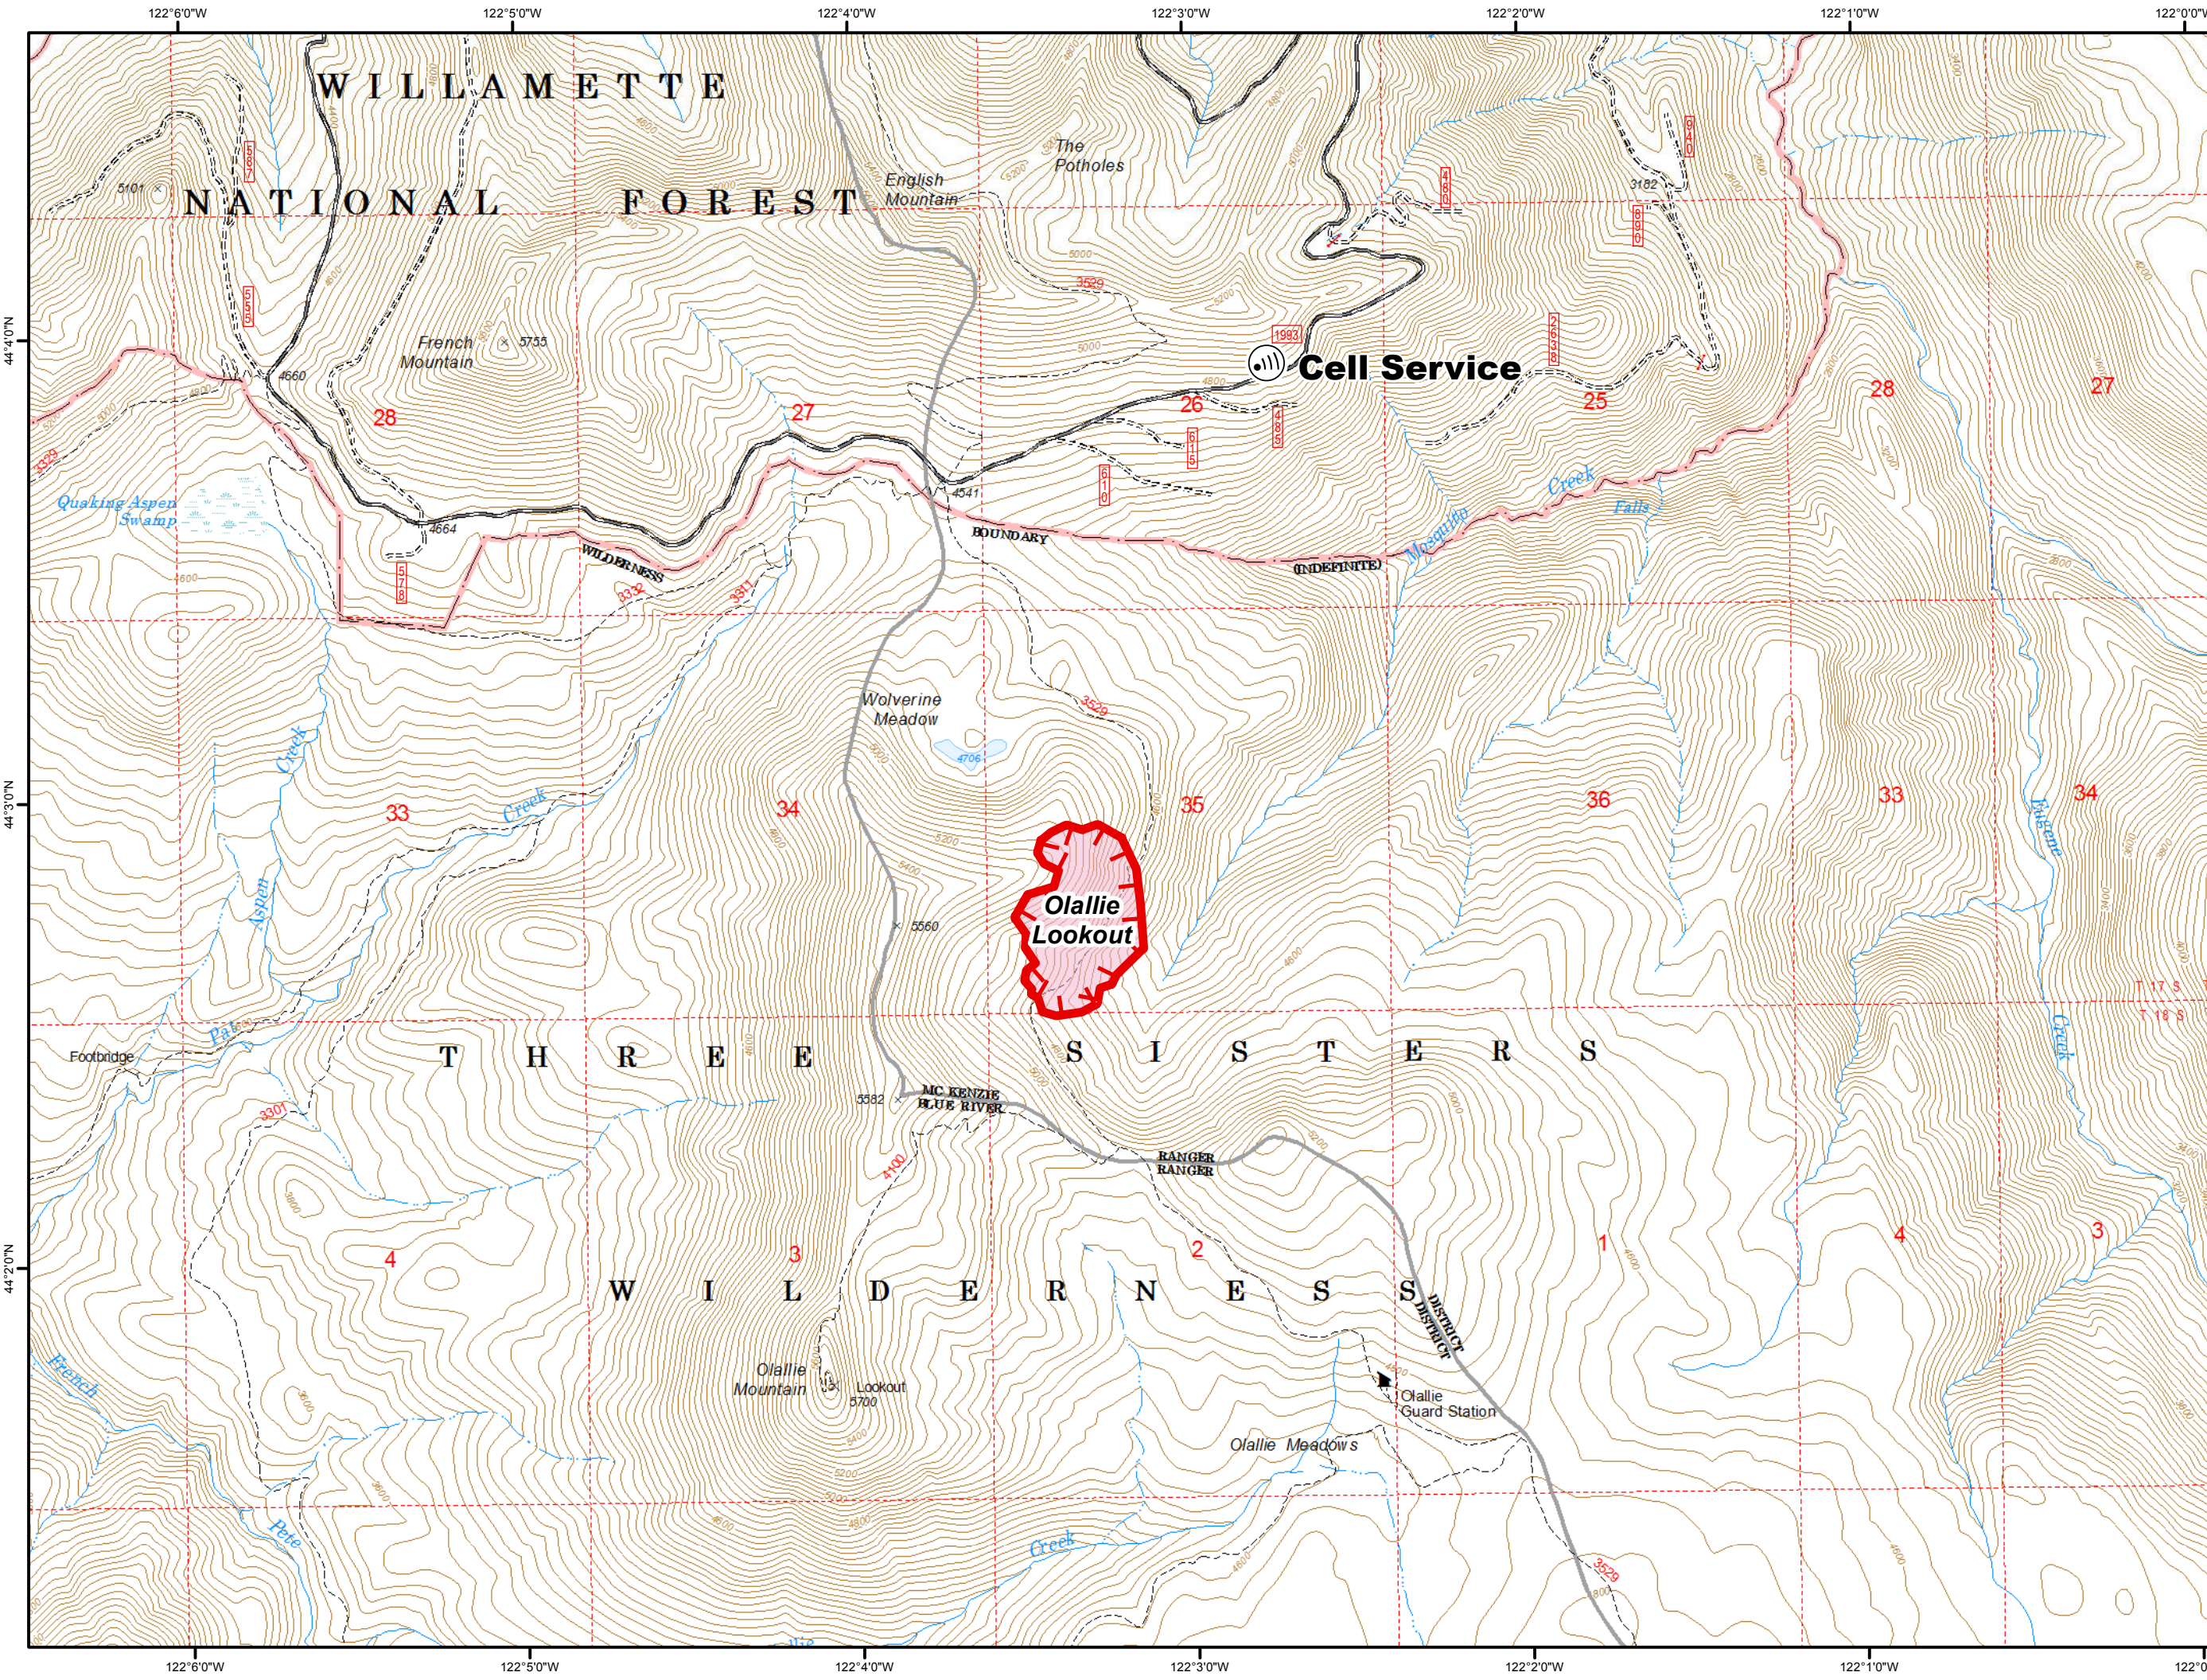

**Rebel/Avenue Fires
IAP
Packet
8/21/2017**

Uncontrolled Fire Edge
Fire Area

1:24,000