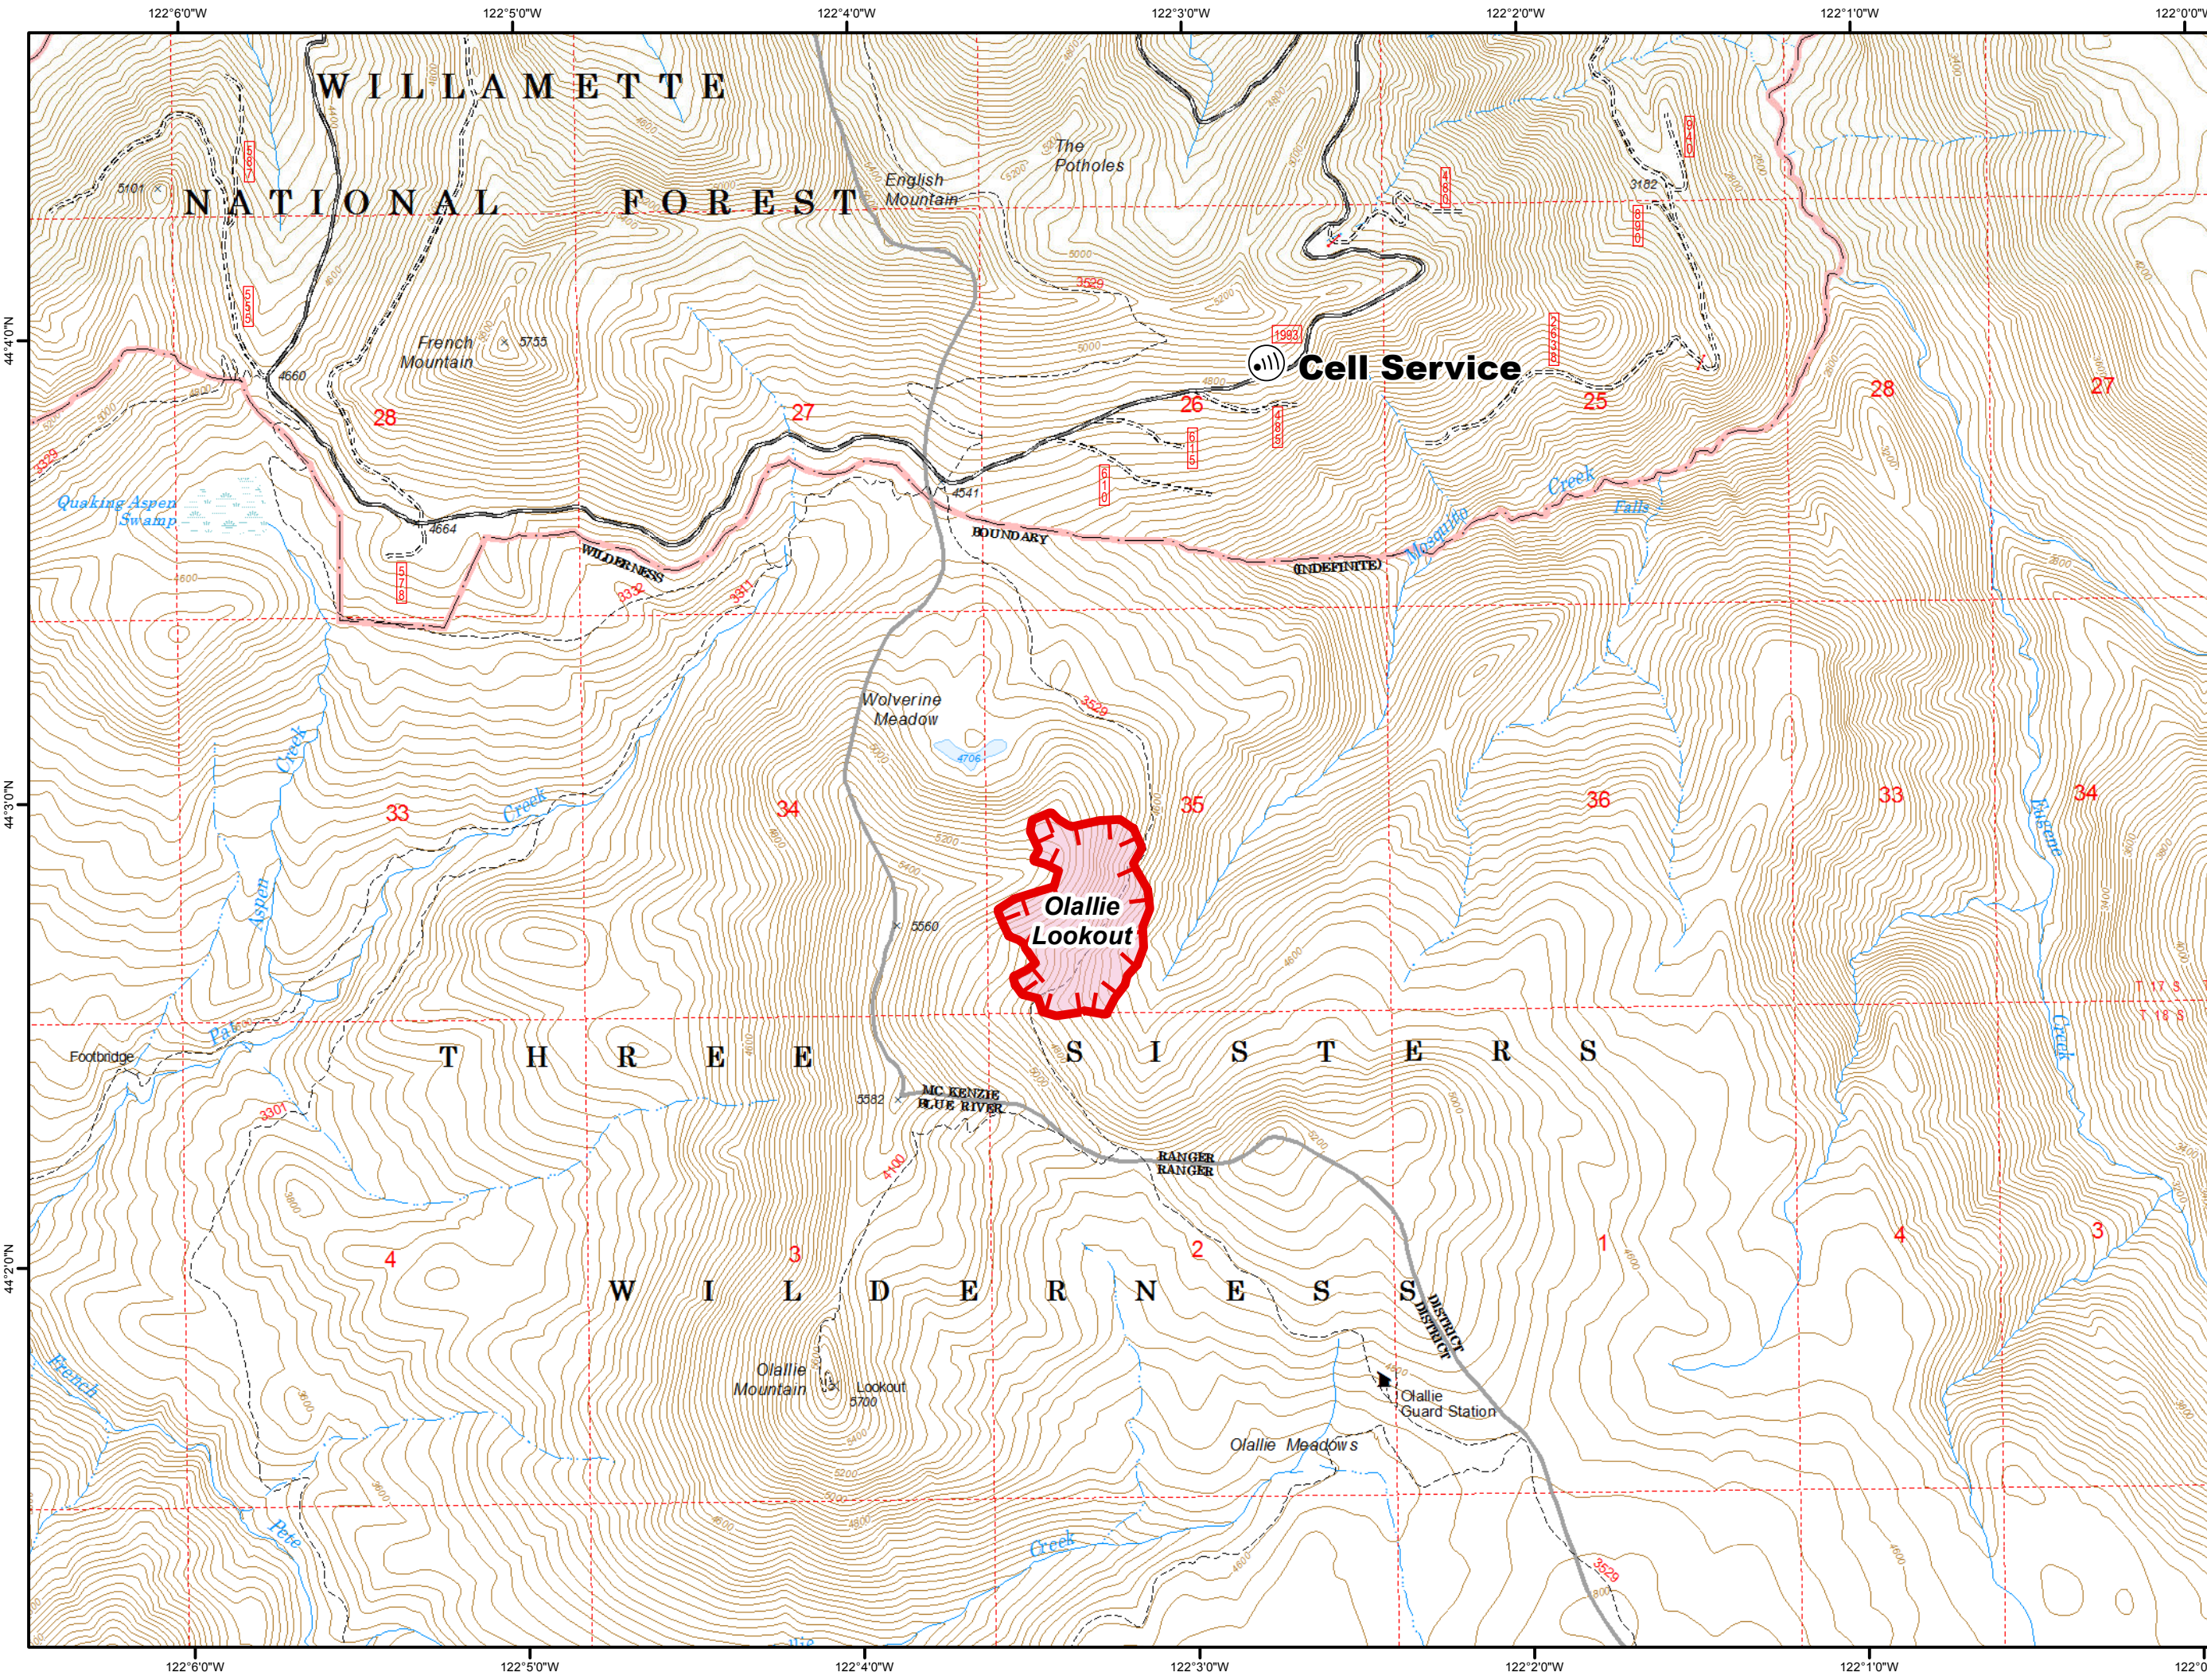

**Rebel/Avenue Fires
IAP
Packet
8/22/2017**

Uncontrolled Fire Edge
Fire Area

1:24,000