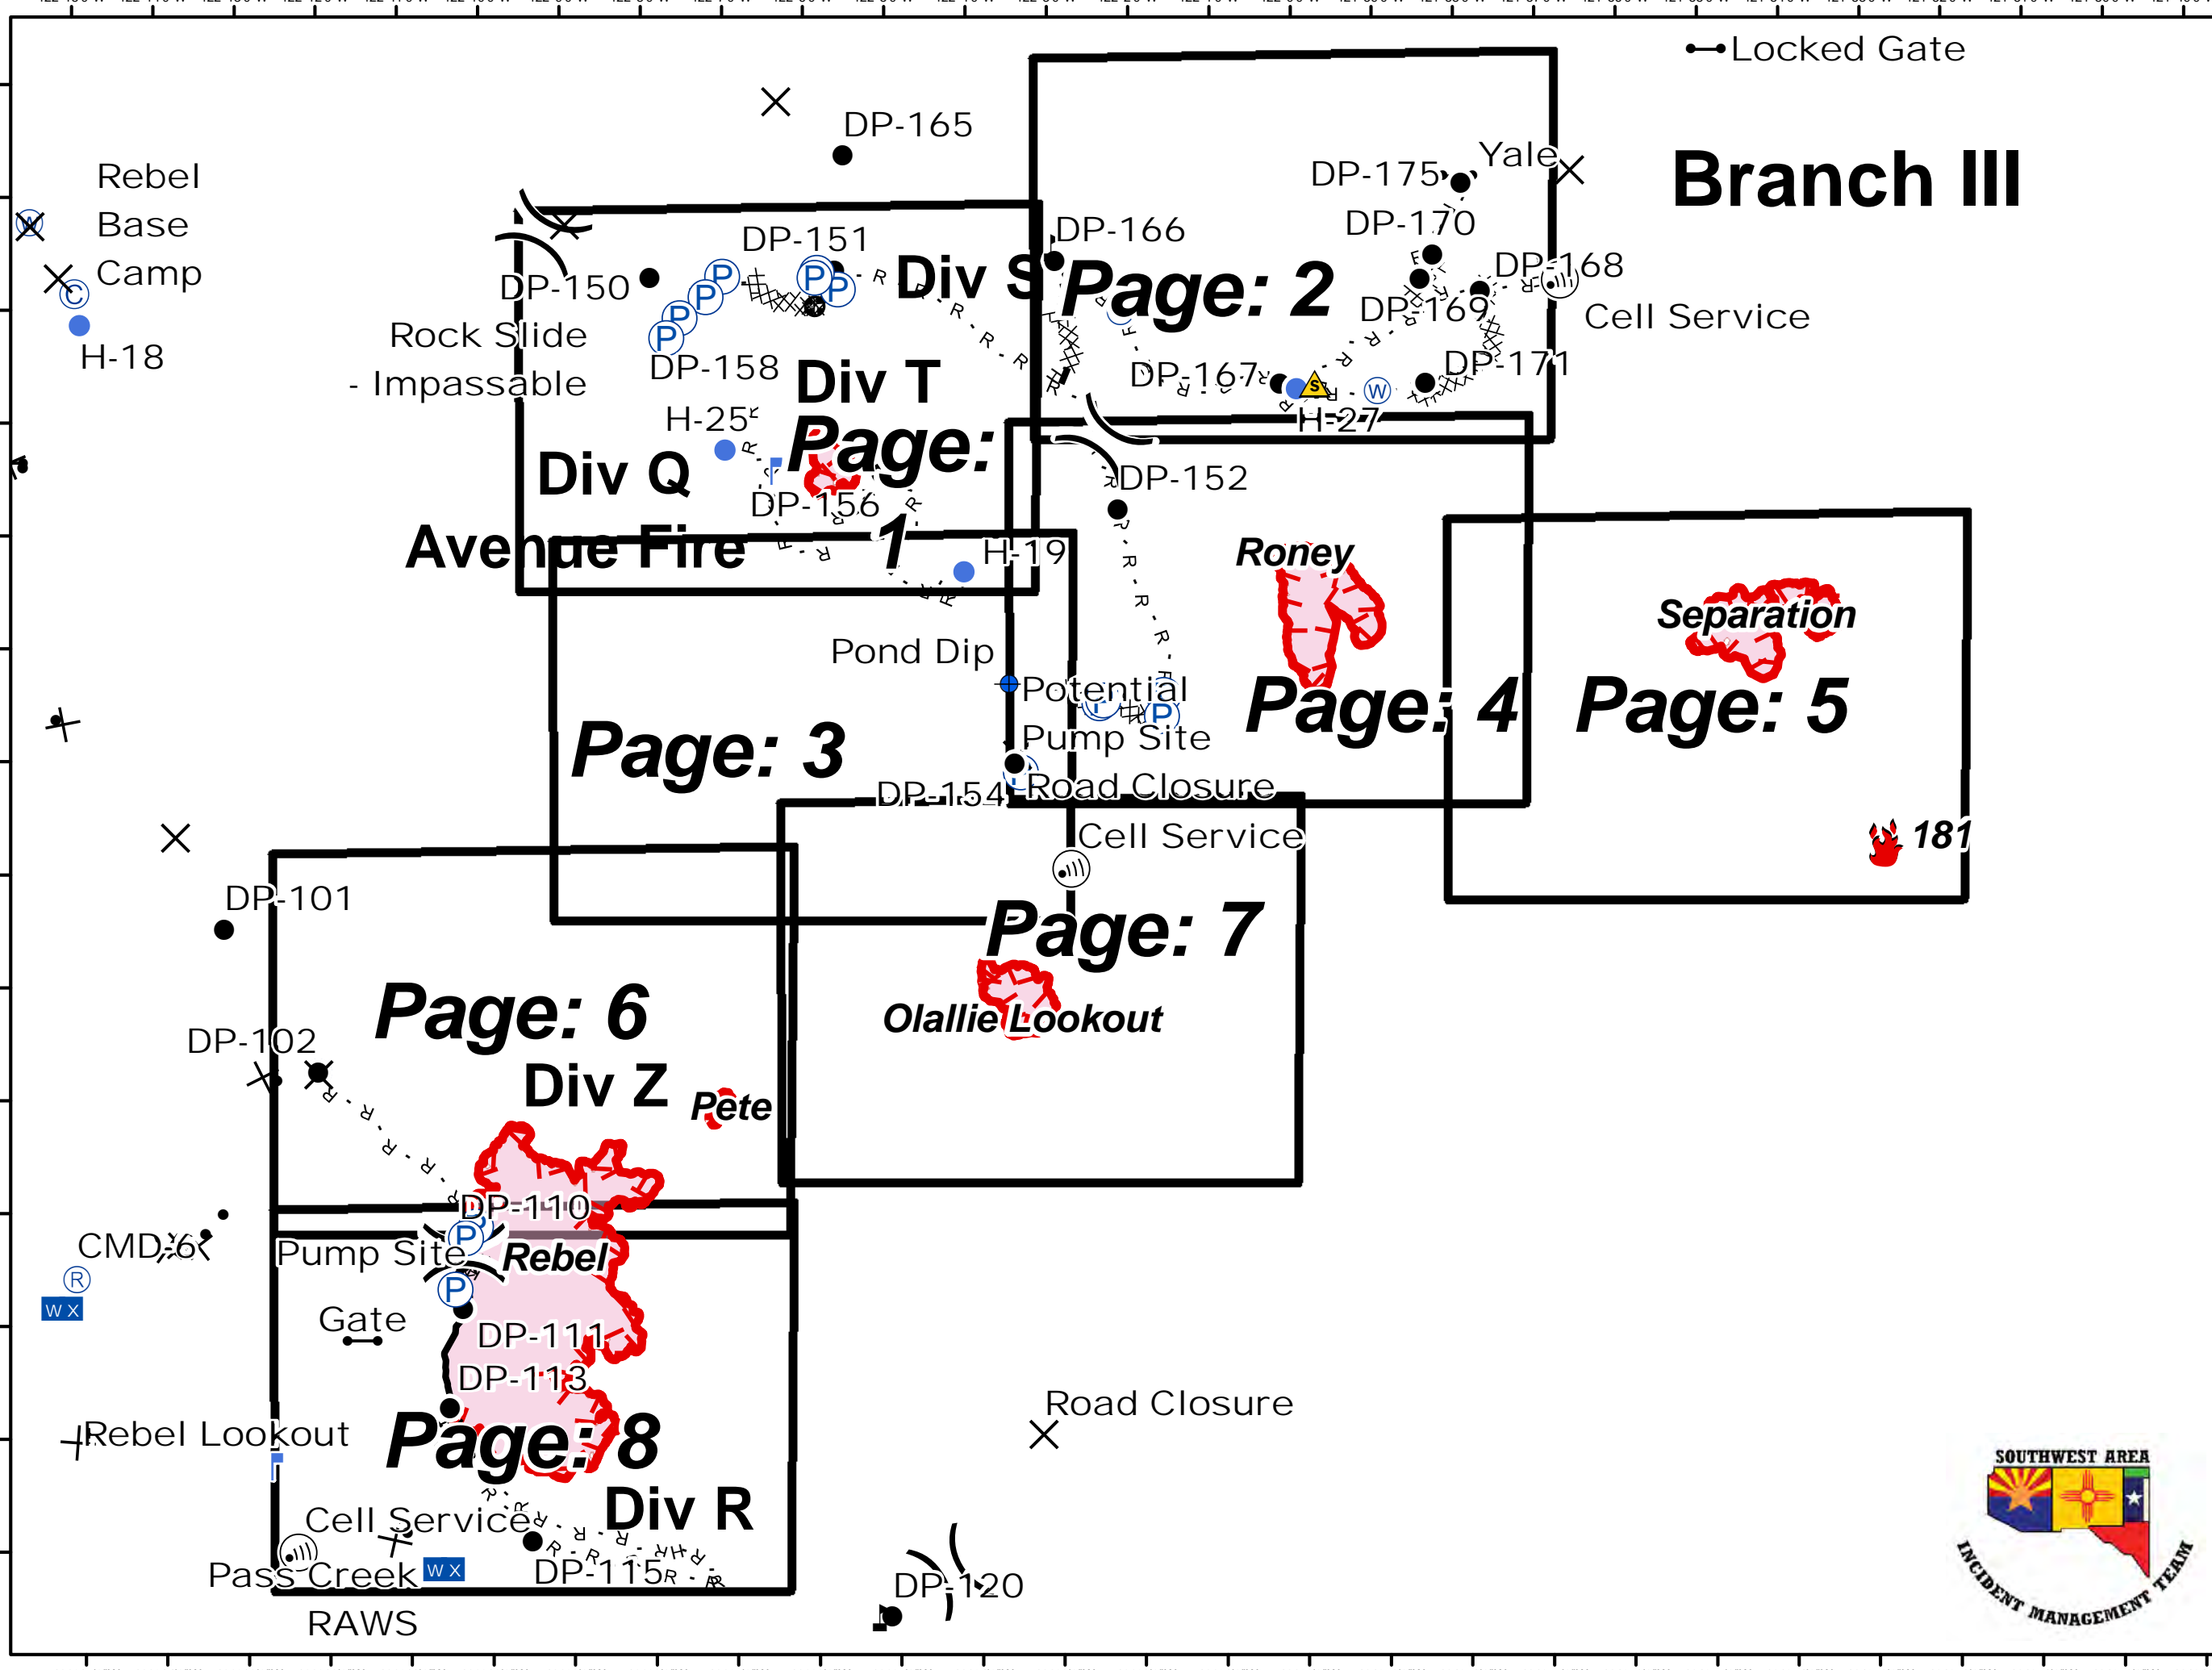

Rebel Fire/Horse Creek Complex IAP Index 8/27/2017

Locked Gate

Branch III

- Camp
- Closure
- Dip Site
- Drop Point
- Gate
- Helispot
- Internet Access
- Lookout
- Mobile Weather Unit
- Pump
- Repeater
- Safety Zone
- Water Source
- Value at Risk
- Division Break

- Uncontrolled Fire Edge
- Completed Line
- Completed Dozer Line
- Completed Hand Line
- Road as Completed Line
- Proposed Dozer Line
- Planned Fire Line
- Other
- Fire Area