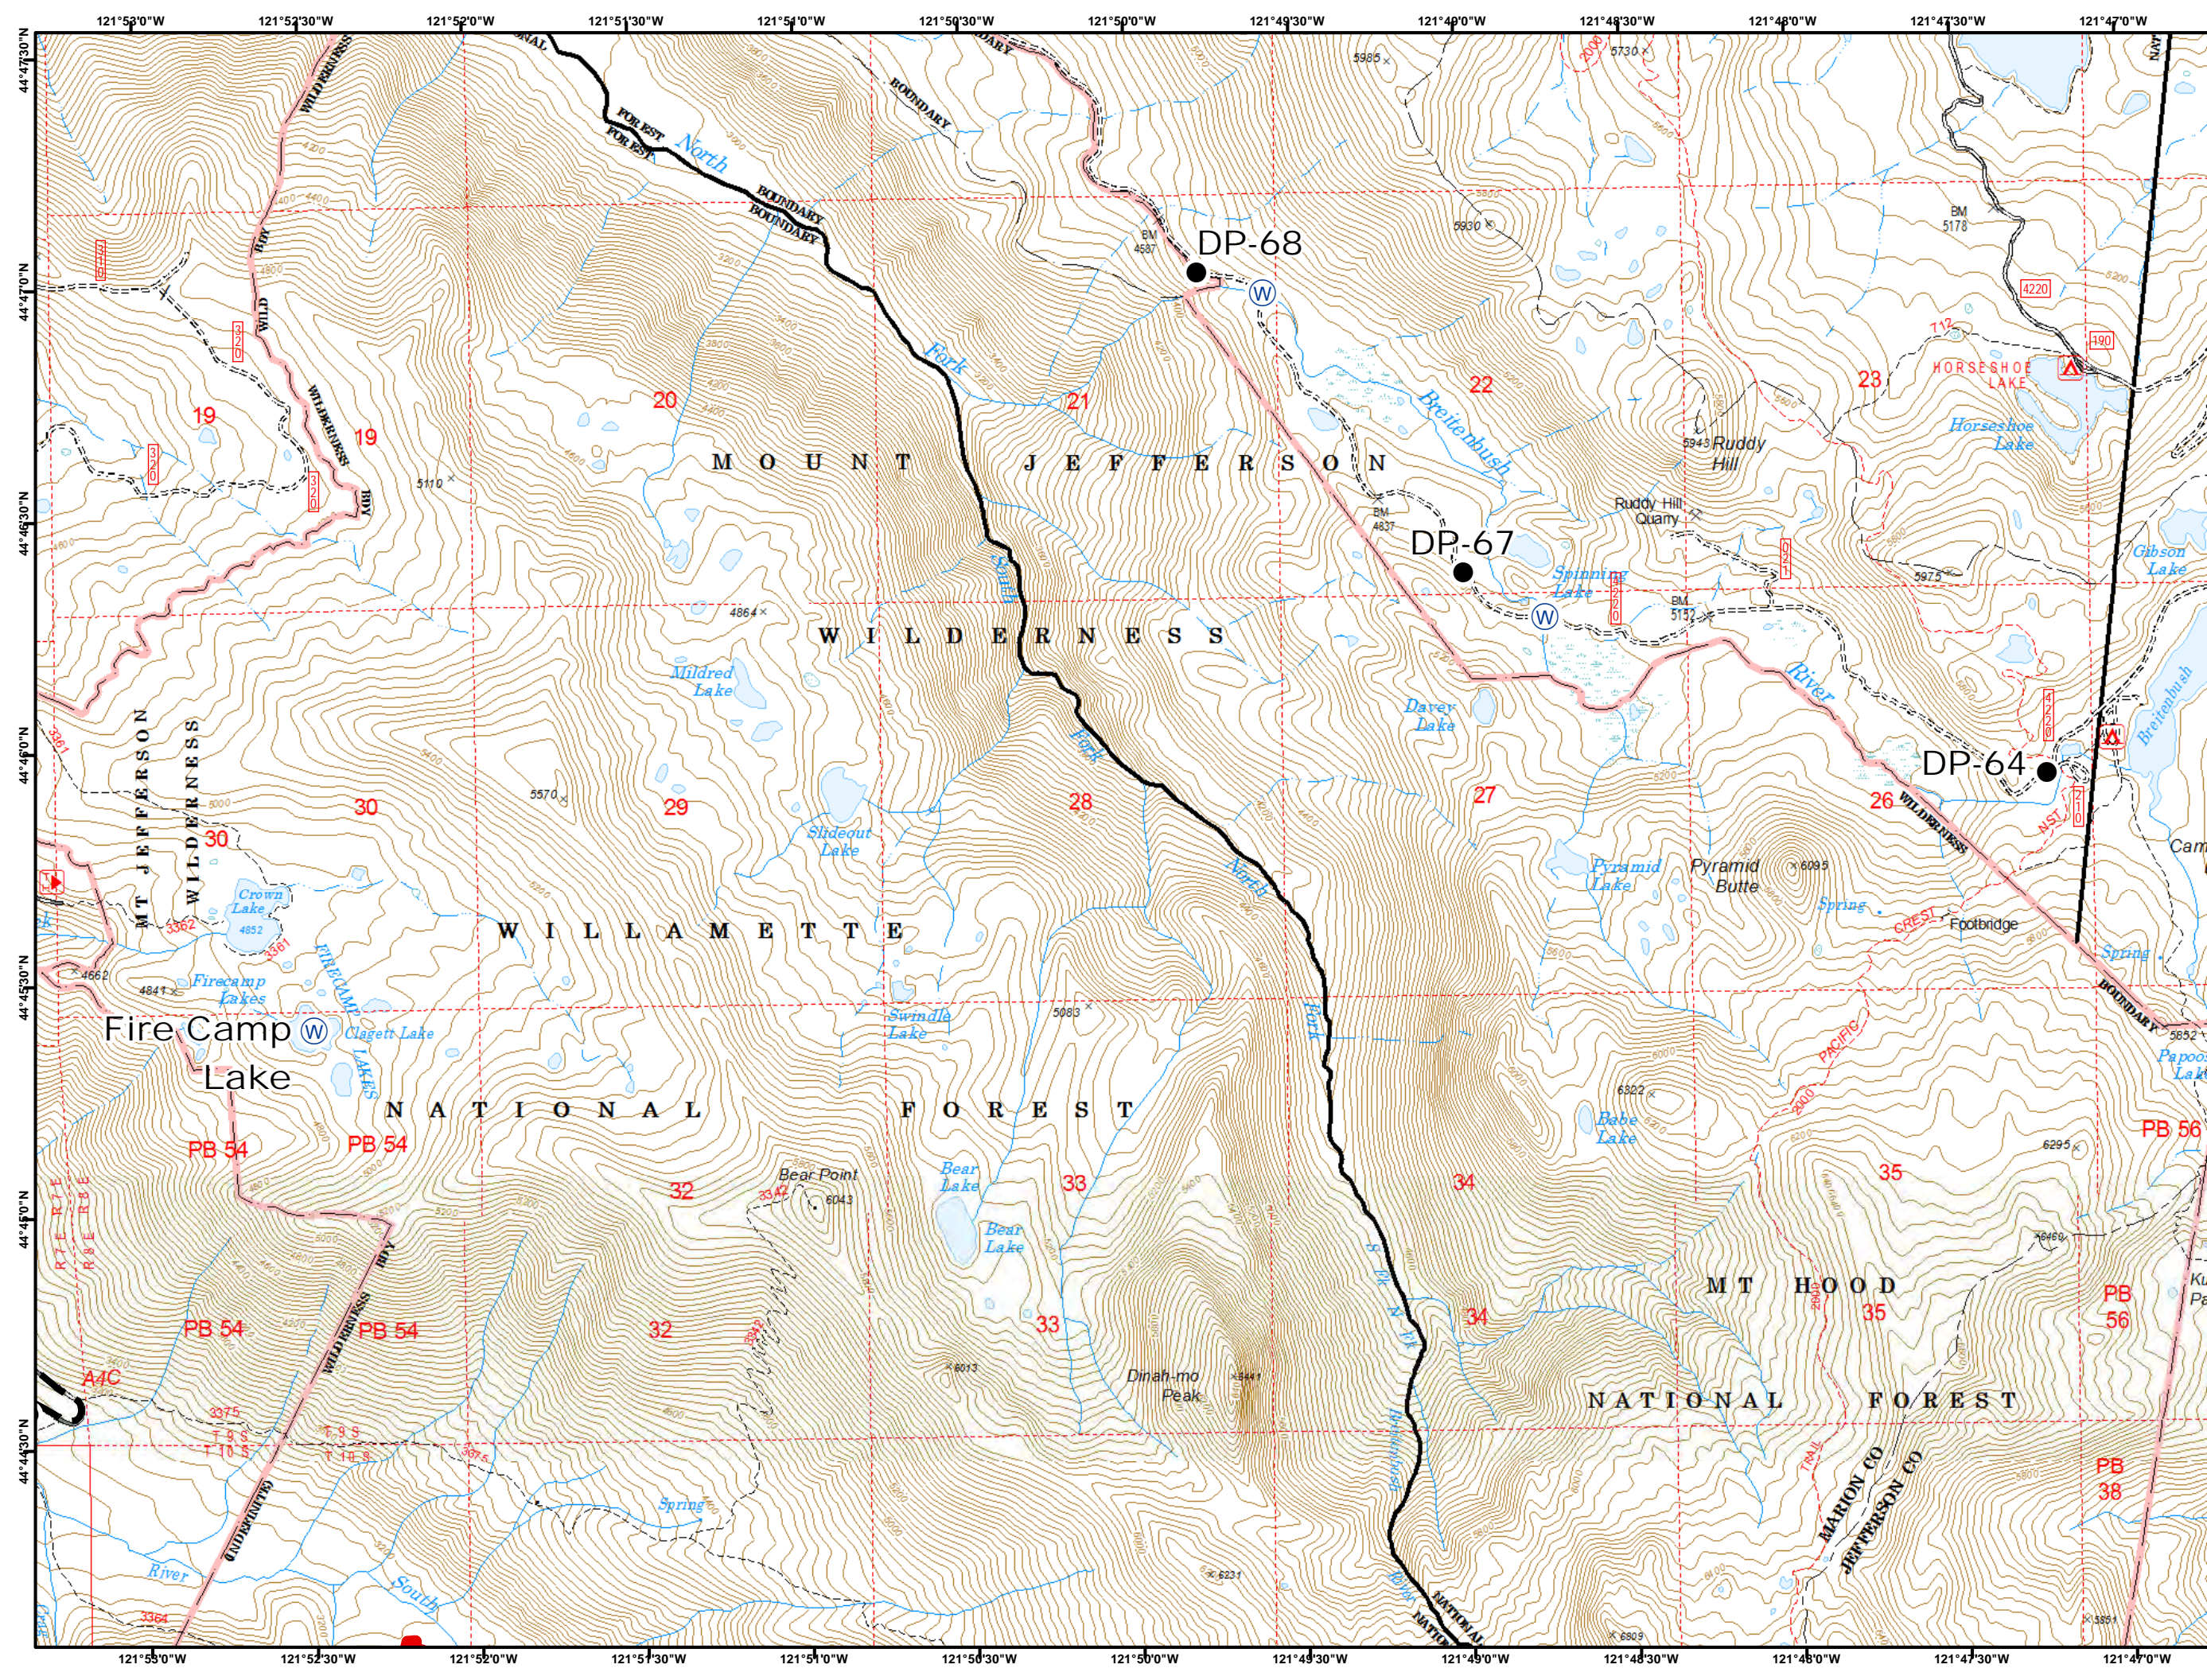

Whitewater, French, Little Devil Fires IAP Packet 8/27/2017

- ### Legend
- Drop Point
 - Ⓜ Water Source
 - ▬ Uncontrolled Fire Edge
 - ▬ Planned Fire Line
 - ▭ Fire Area