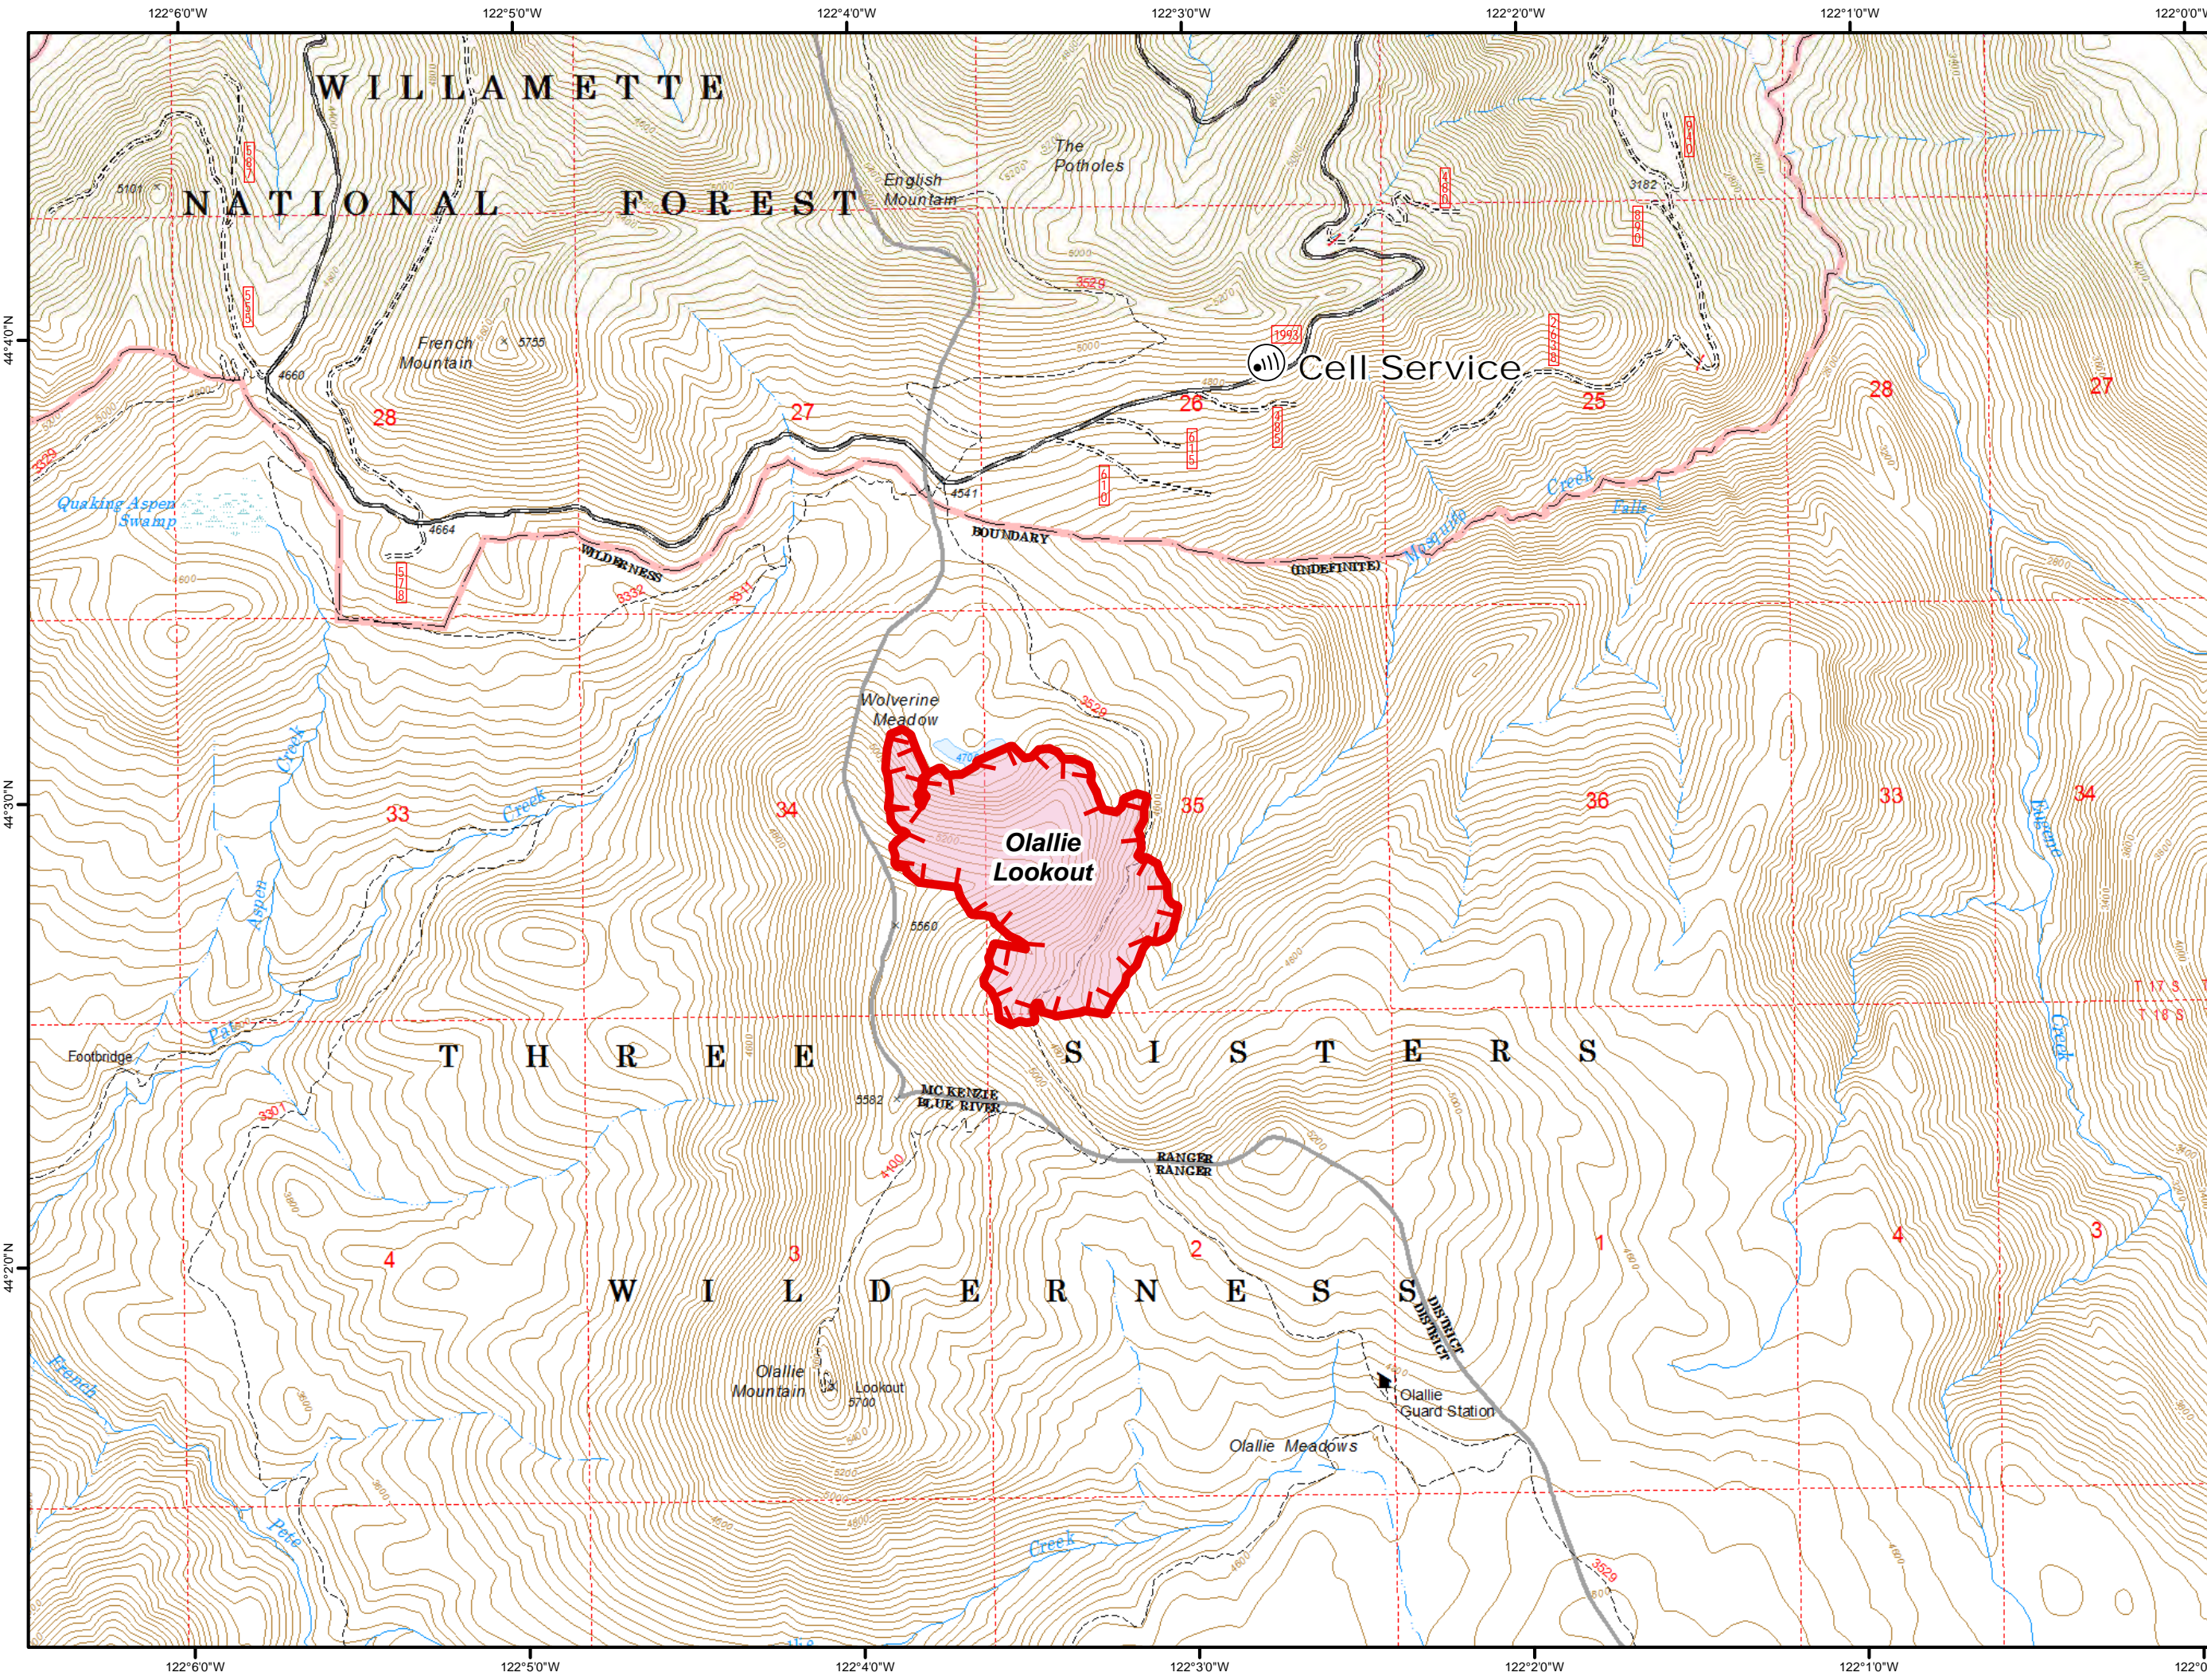

**Rebel Fire
Horse Creek Complex
IAP
Packet
8/27/2017**

Uncontrolled Fire Edge
Fire Area

1:24,000

Miles