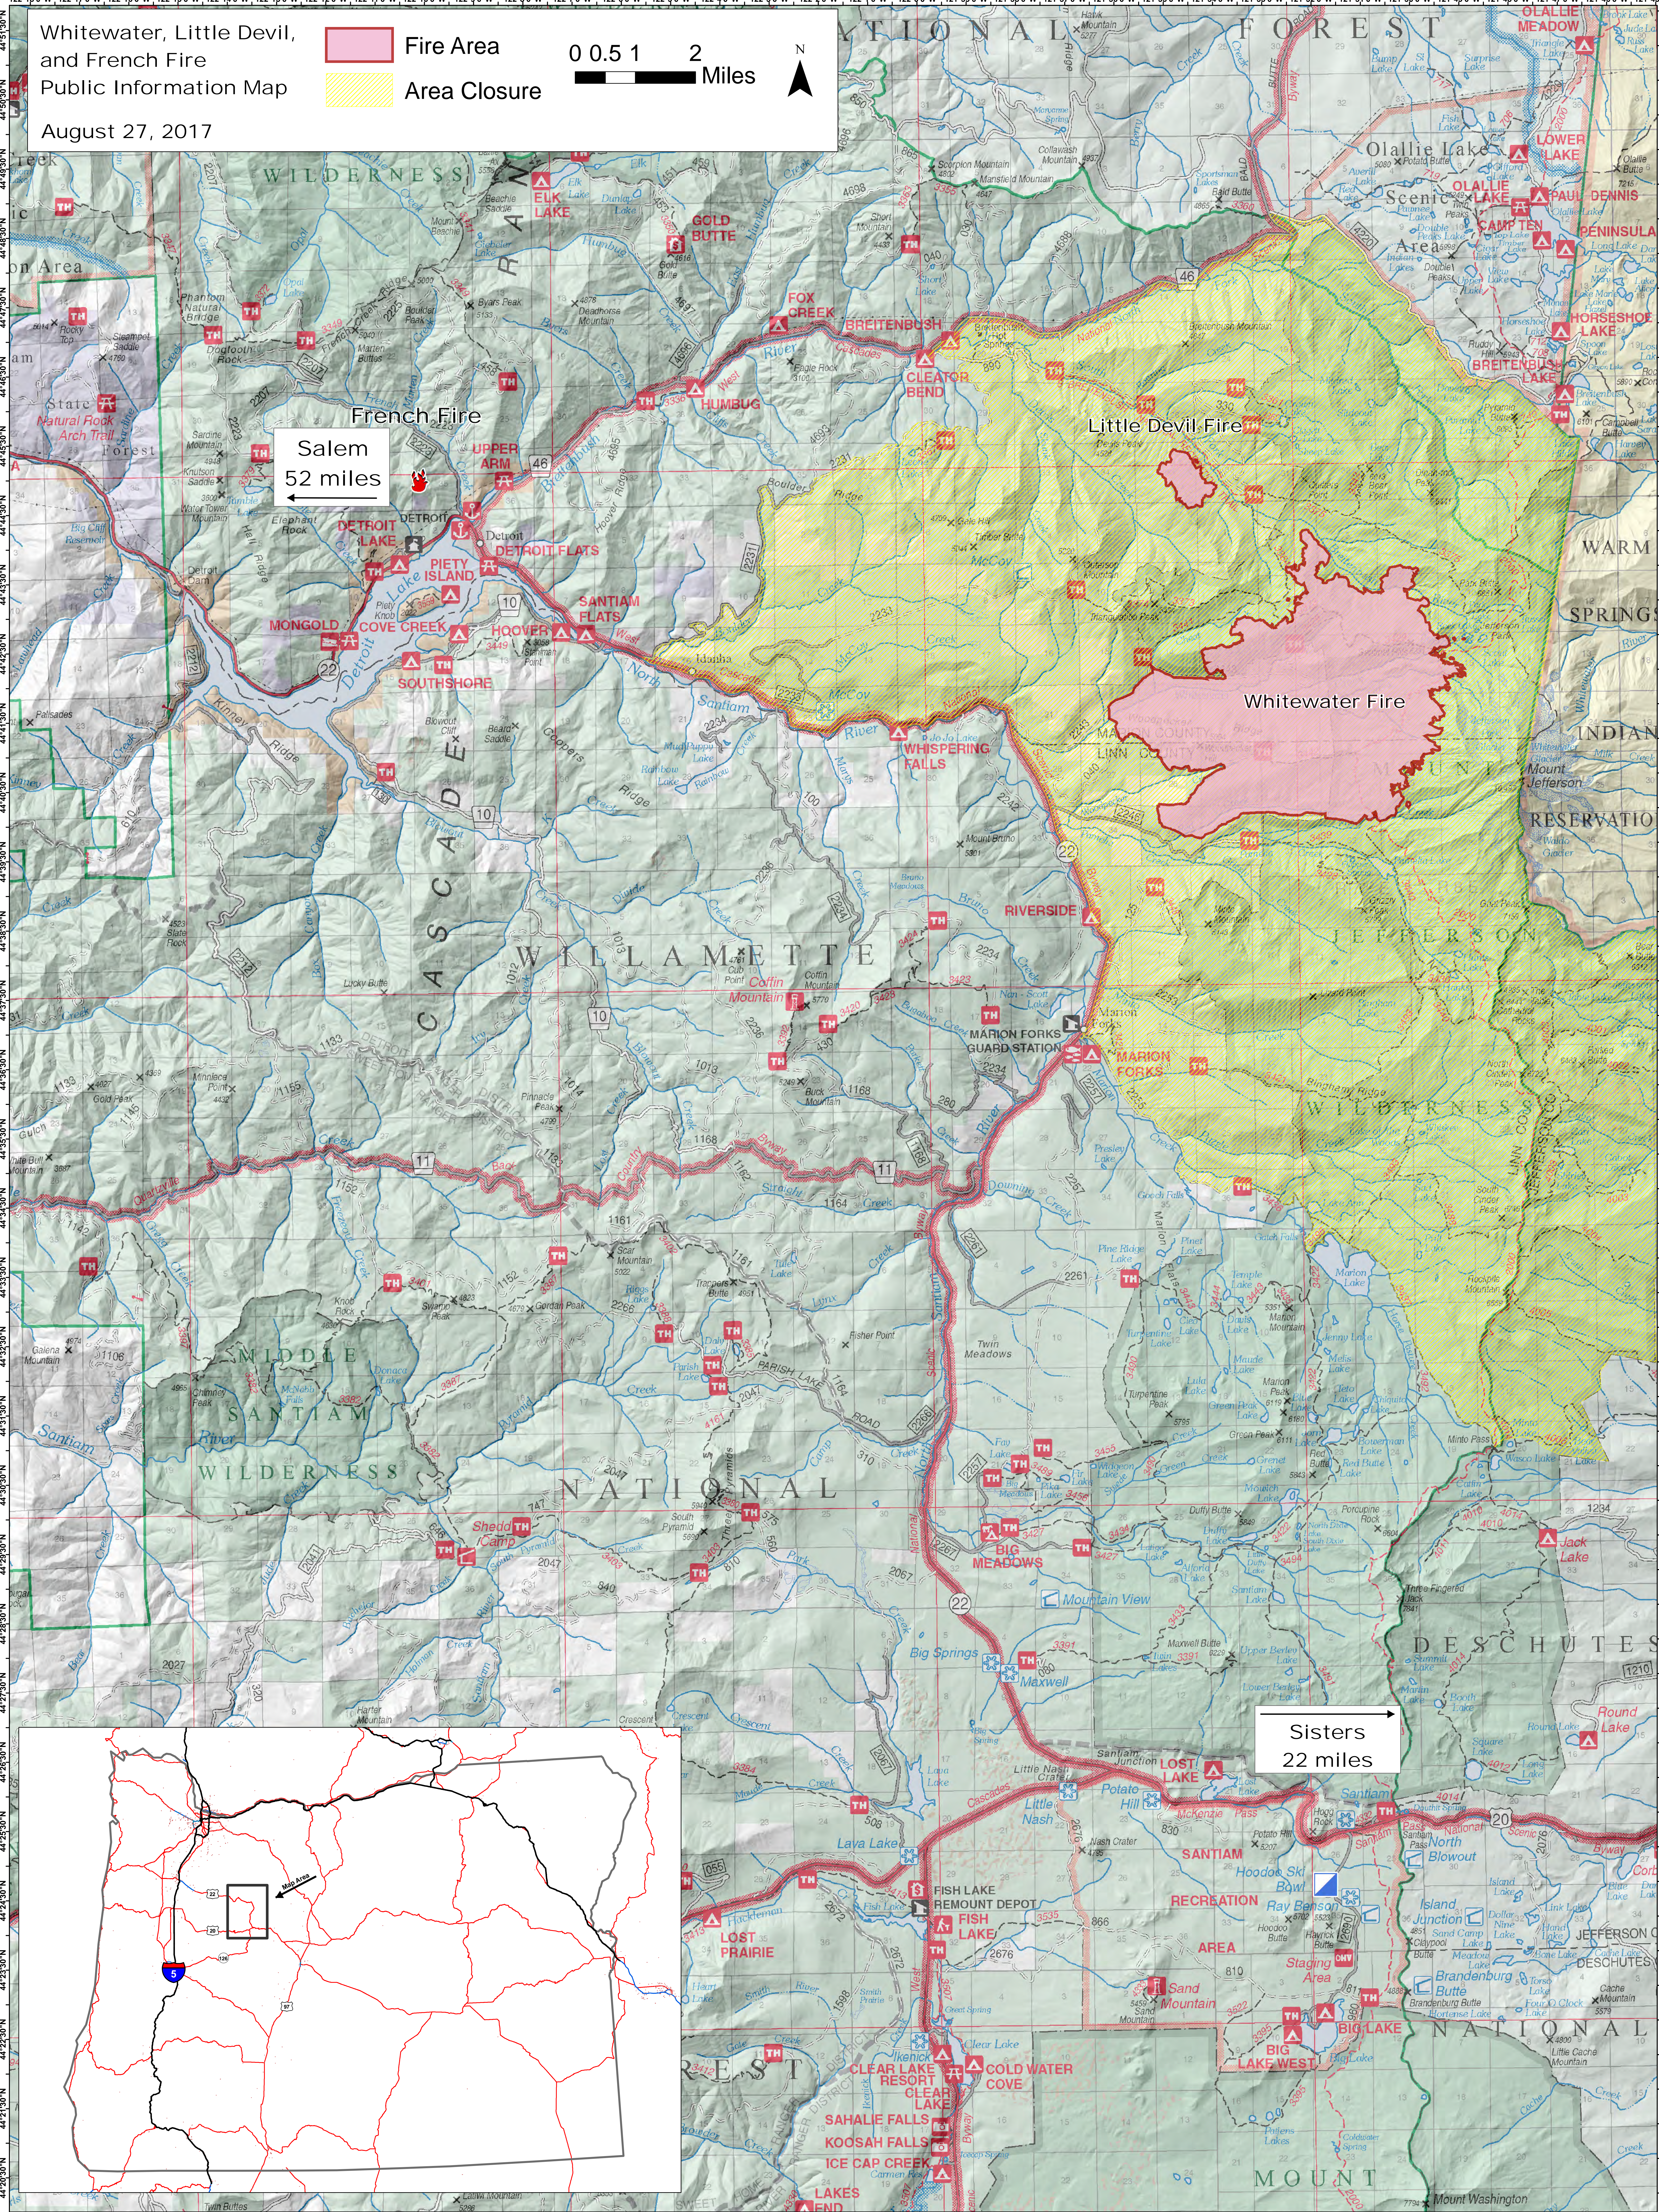

Whitwater, Little Devil,
and French Fire
Public Information Map

Fire Area
Area Closure

0 0.5 1 2
Miles

August 27, 2017

Salem
52 miles

Whitwater Fire

Sisters
22 miles