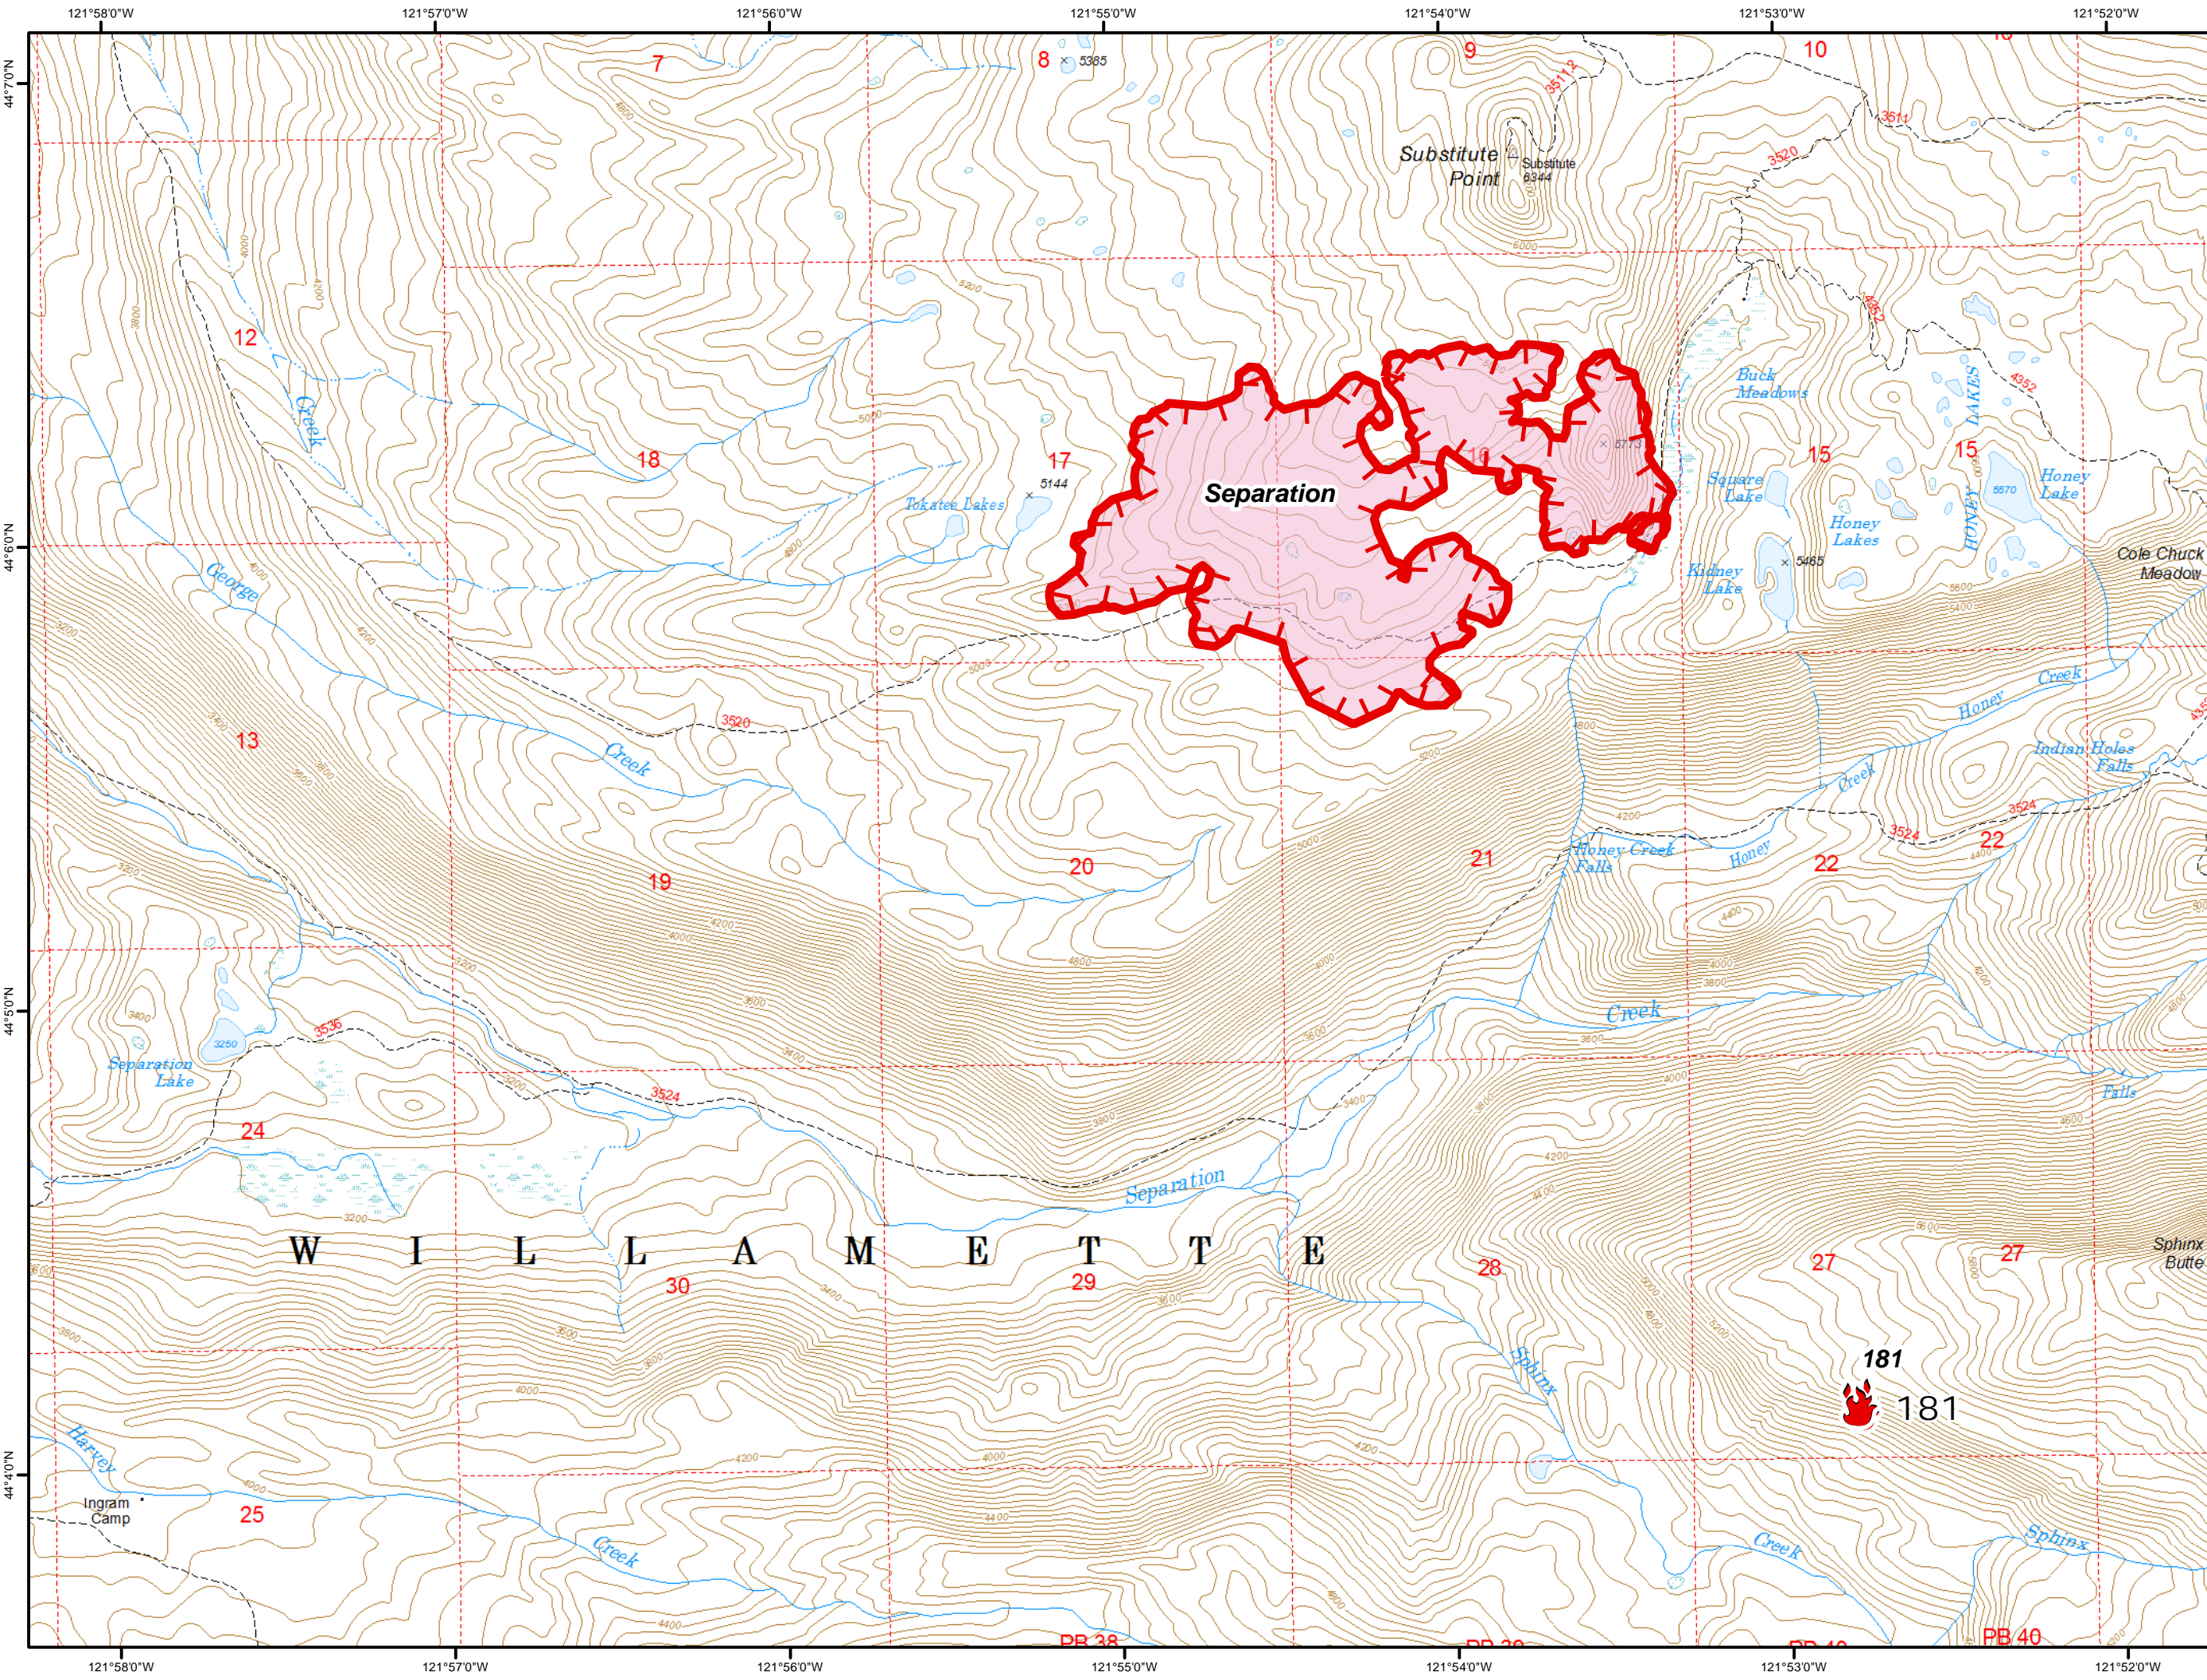

**Rebel Fire
Horse Creek Complex
IAP
Packet
August 28, 2017**

Fire Location

Uncontrolled Fire Edge
Fire Area

1:24,000

Miles