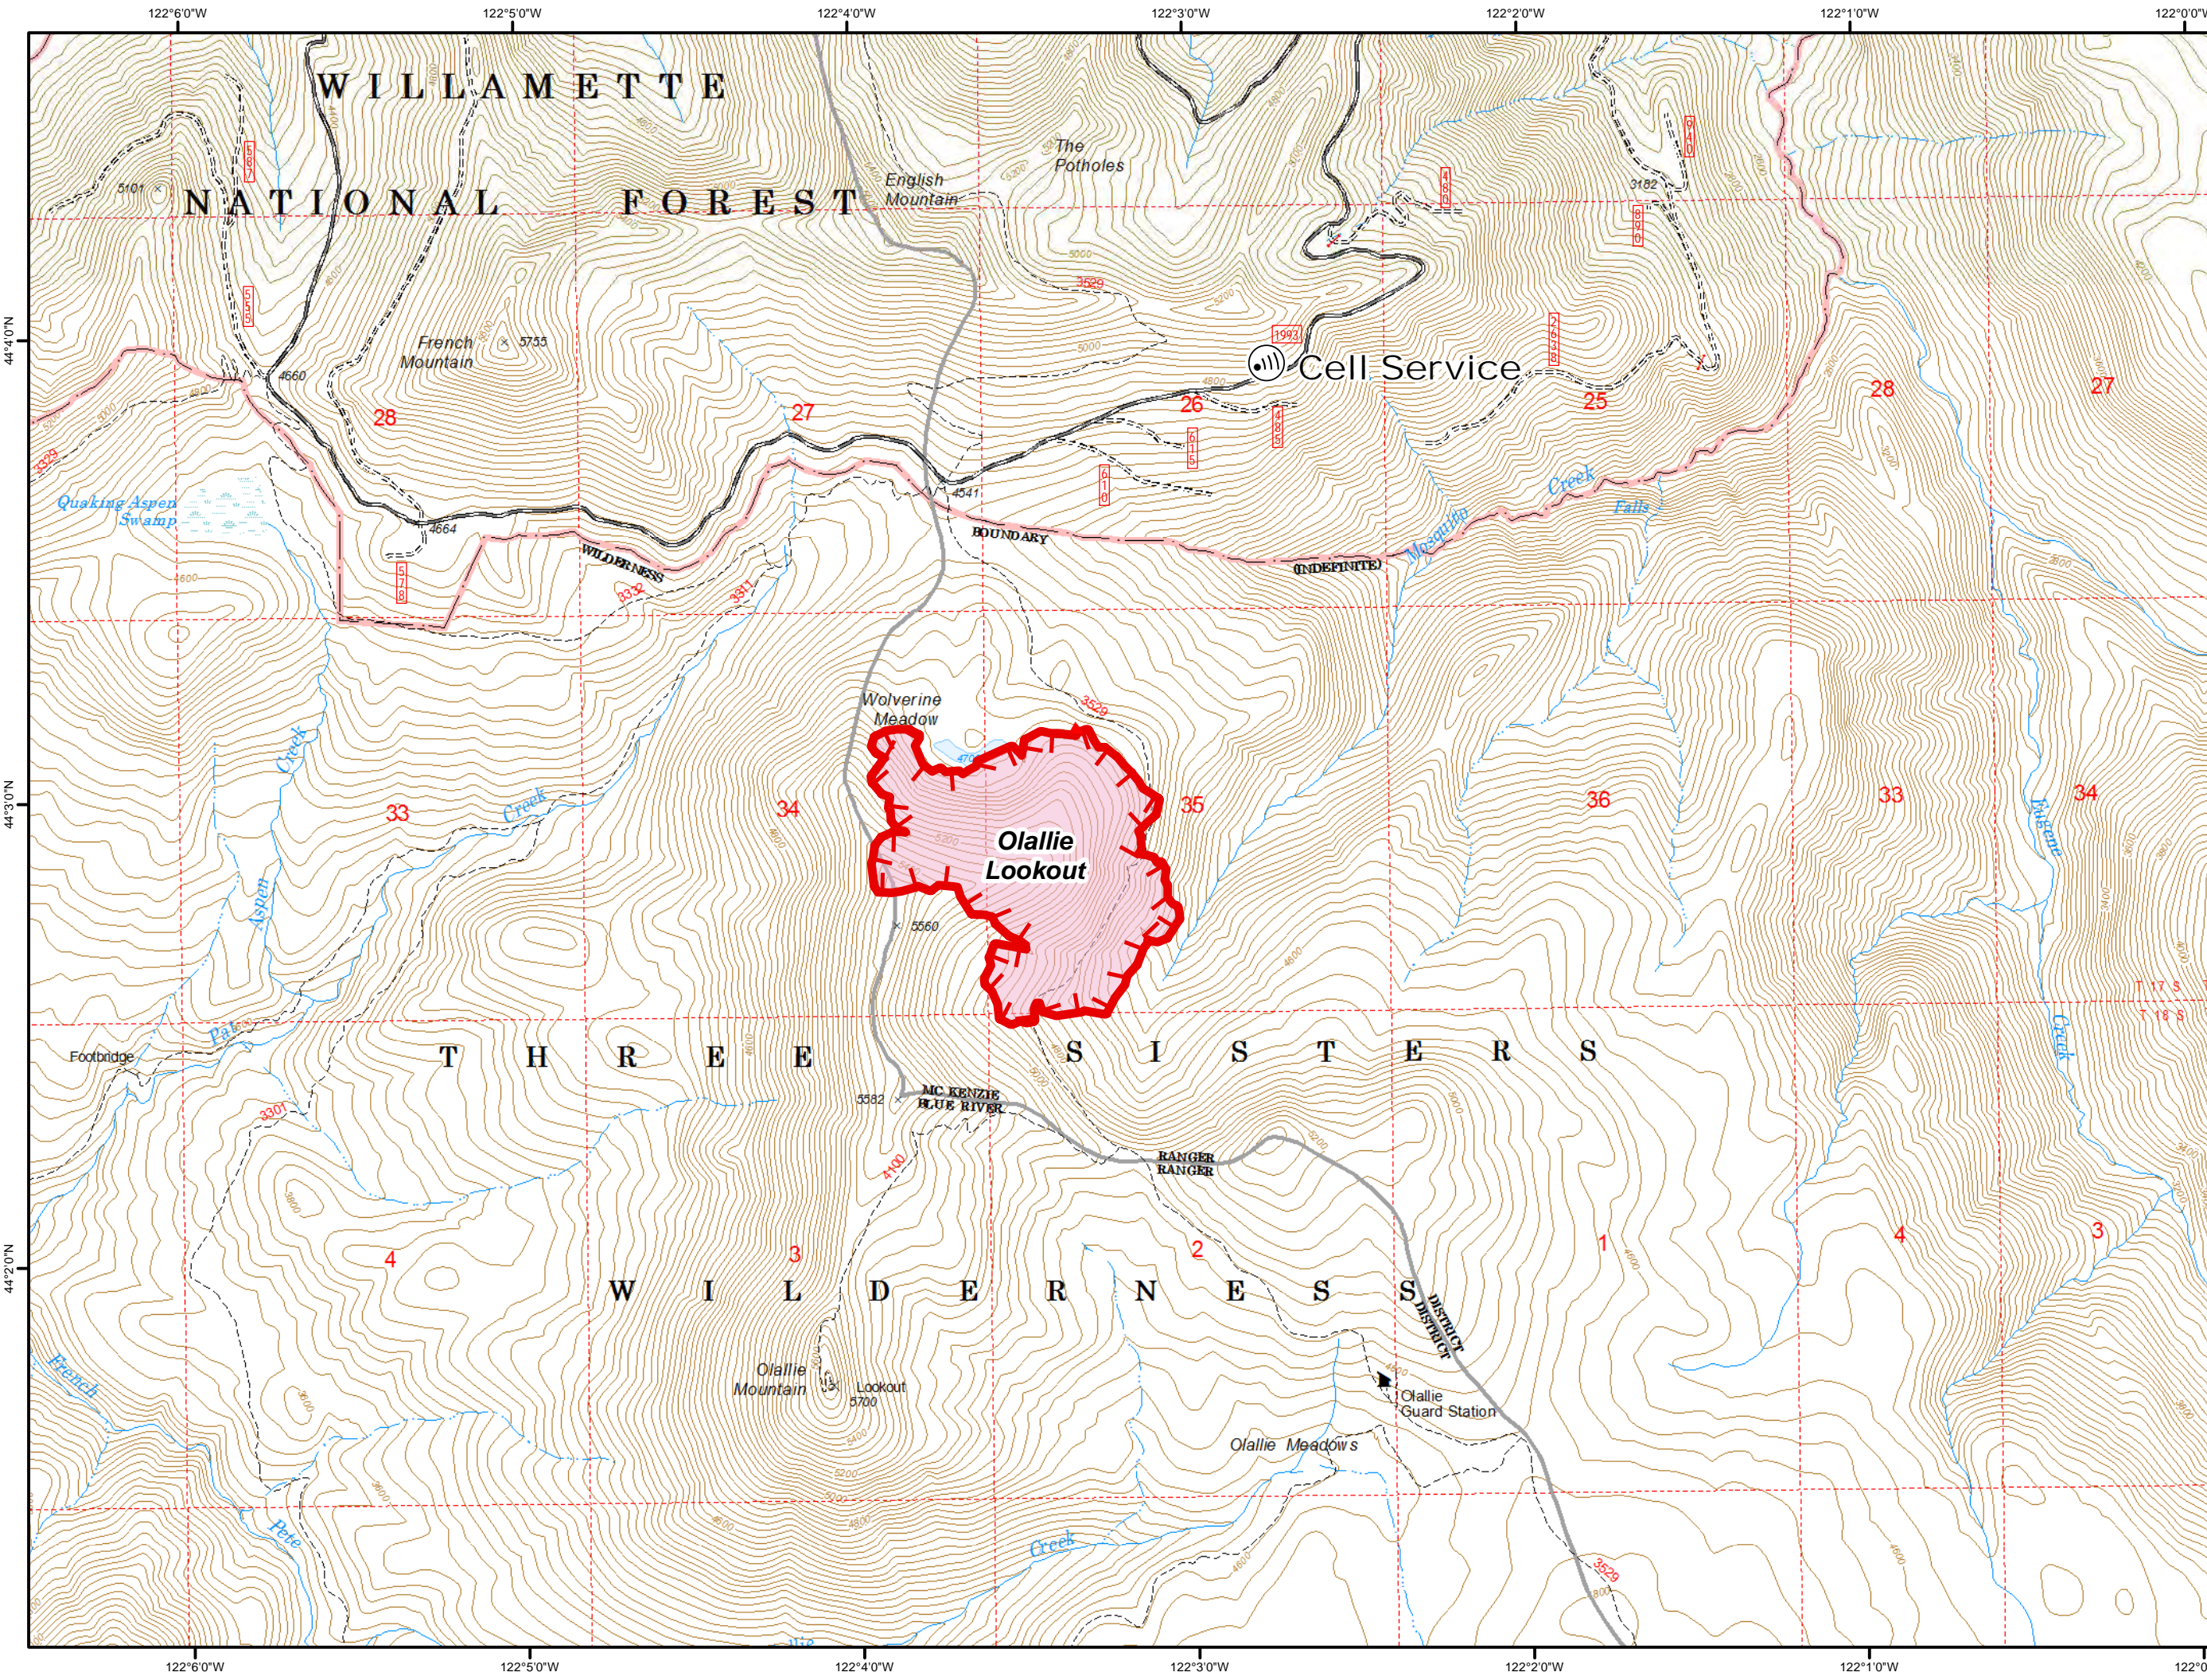

**Rebel Fire
Horse Creek Complex
IAP
Packet
August 28, 2017**

- IR Isolated Heat Source
- Internet Access
- Uncontrolled Fire Edge
- Fire Area