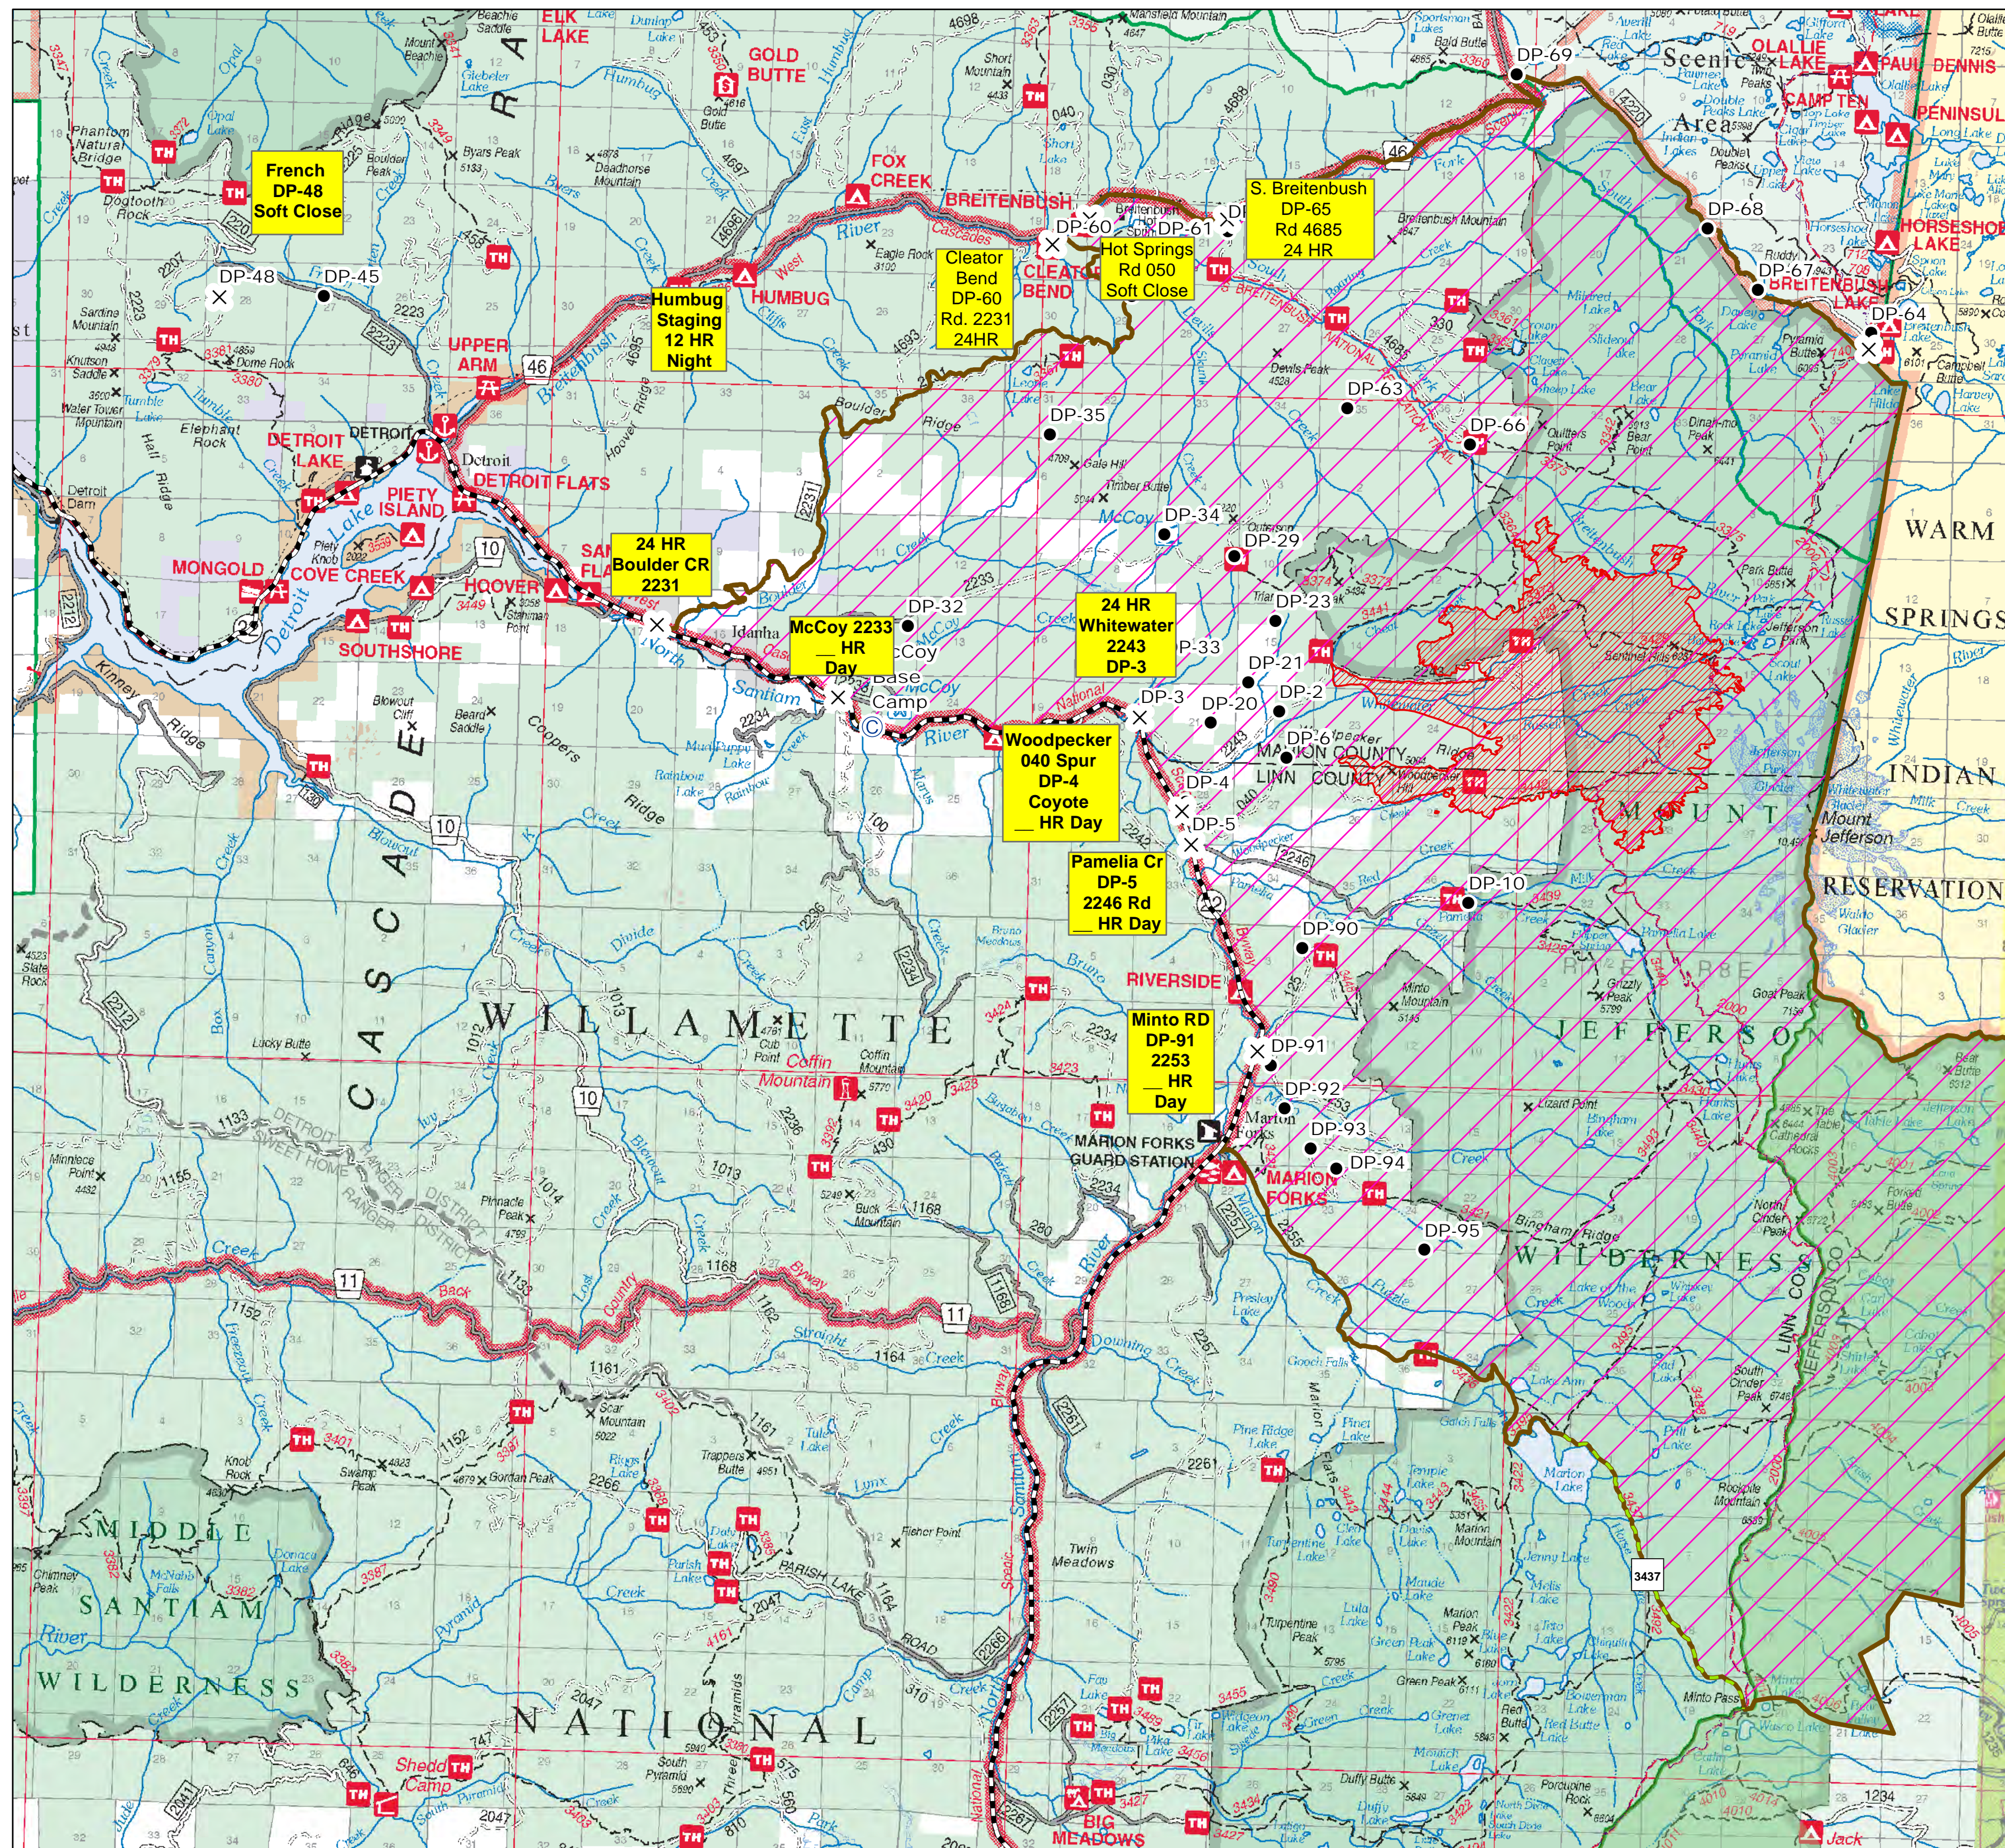

Whitewater Fire Area and Road Closures

OR-WIF-170123

August 28, 2017

- × Road Closure
- ⊙ Camp
- Drop Point
- Trail #3437 Open
- PCT
- ▨ FirePolygon
- ▨ AreaClosure (1)
- ▨ Wilderness
- ▨ Administrative Forest Boundary