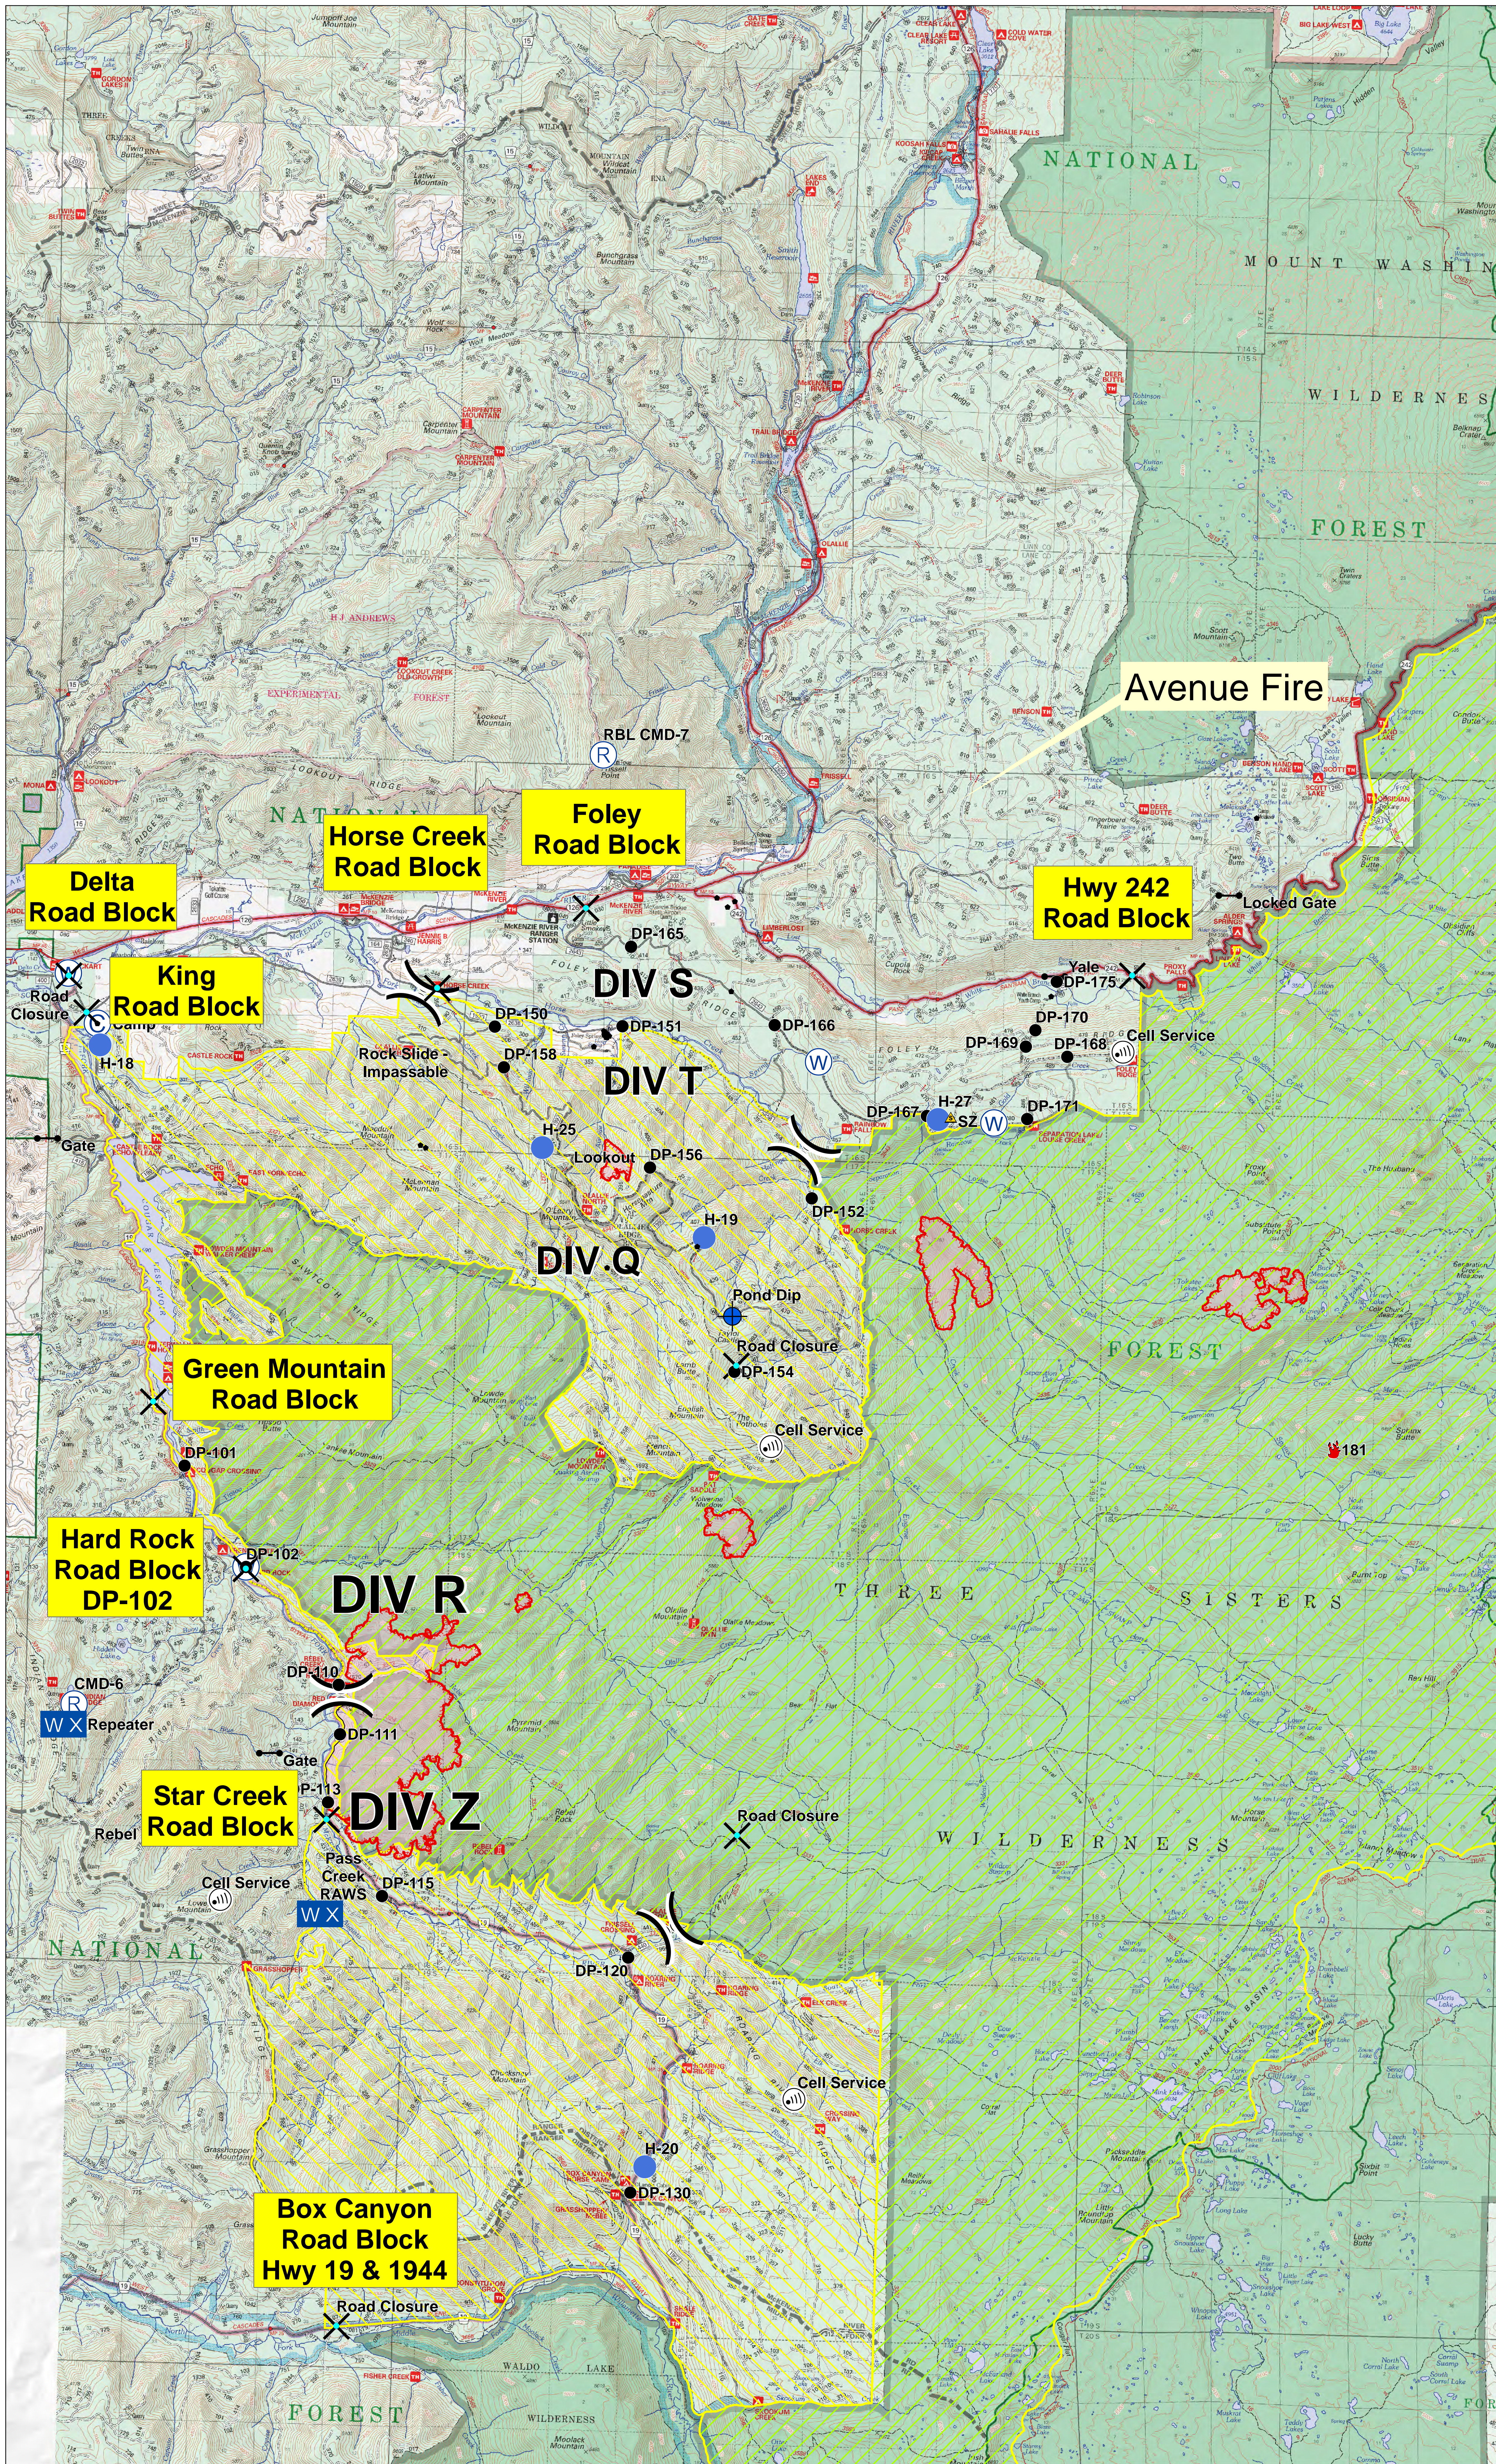

Horse Creek Complex, Rebel and Vicinity Fires Area and Road Closure Map

OR-WIF
August 27, 2017

- ◆ Structures
- ⊙ Camp
- ✕ Closure
- ⊕ Dip Site
- Drop Point
- 🔥 Fire Location
- ⚓ Gate
- ⊙ Helispot
- ⊙ IR Isolated Heat Source
- ⊙ Internet Access
- ⊙ Mobile Weather Unit
- ⊙ Repeater
- ⚠ Safety Zone
- ⊙ Water Source
- ⊙ Value at Risk
- ⊙ Other
-) (Division Break
- ▬ Uncontrolled Fire Edge
- ▬ Completed Line
- ▬ Completed Dozer Line
- ▬ Completed Hand Line
- ▬ Road as Completed Line
- ✕ Proposed Dozer Line
- ▬ Planned Fire Line
- ⊙ Other
- ▭ ThreeSistersWildernessClosureArea
- ▭ RebelFireClosureArea
- ▭ Fire Area